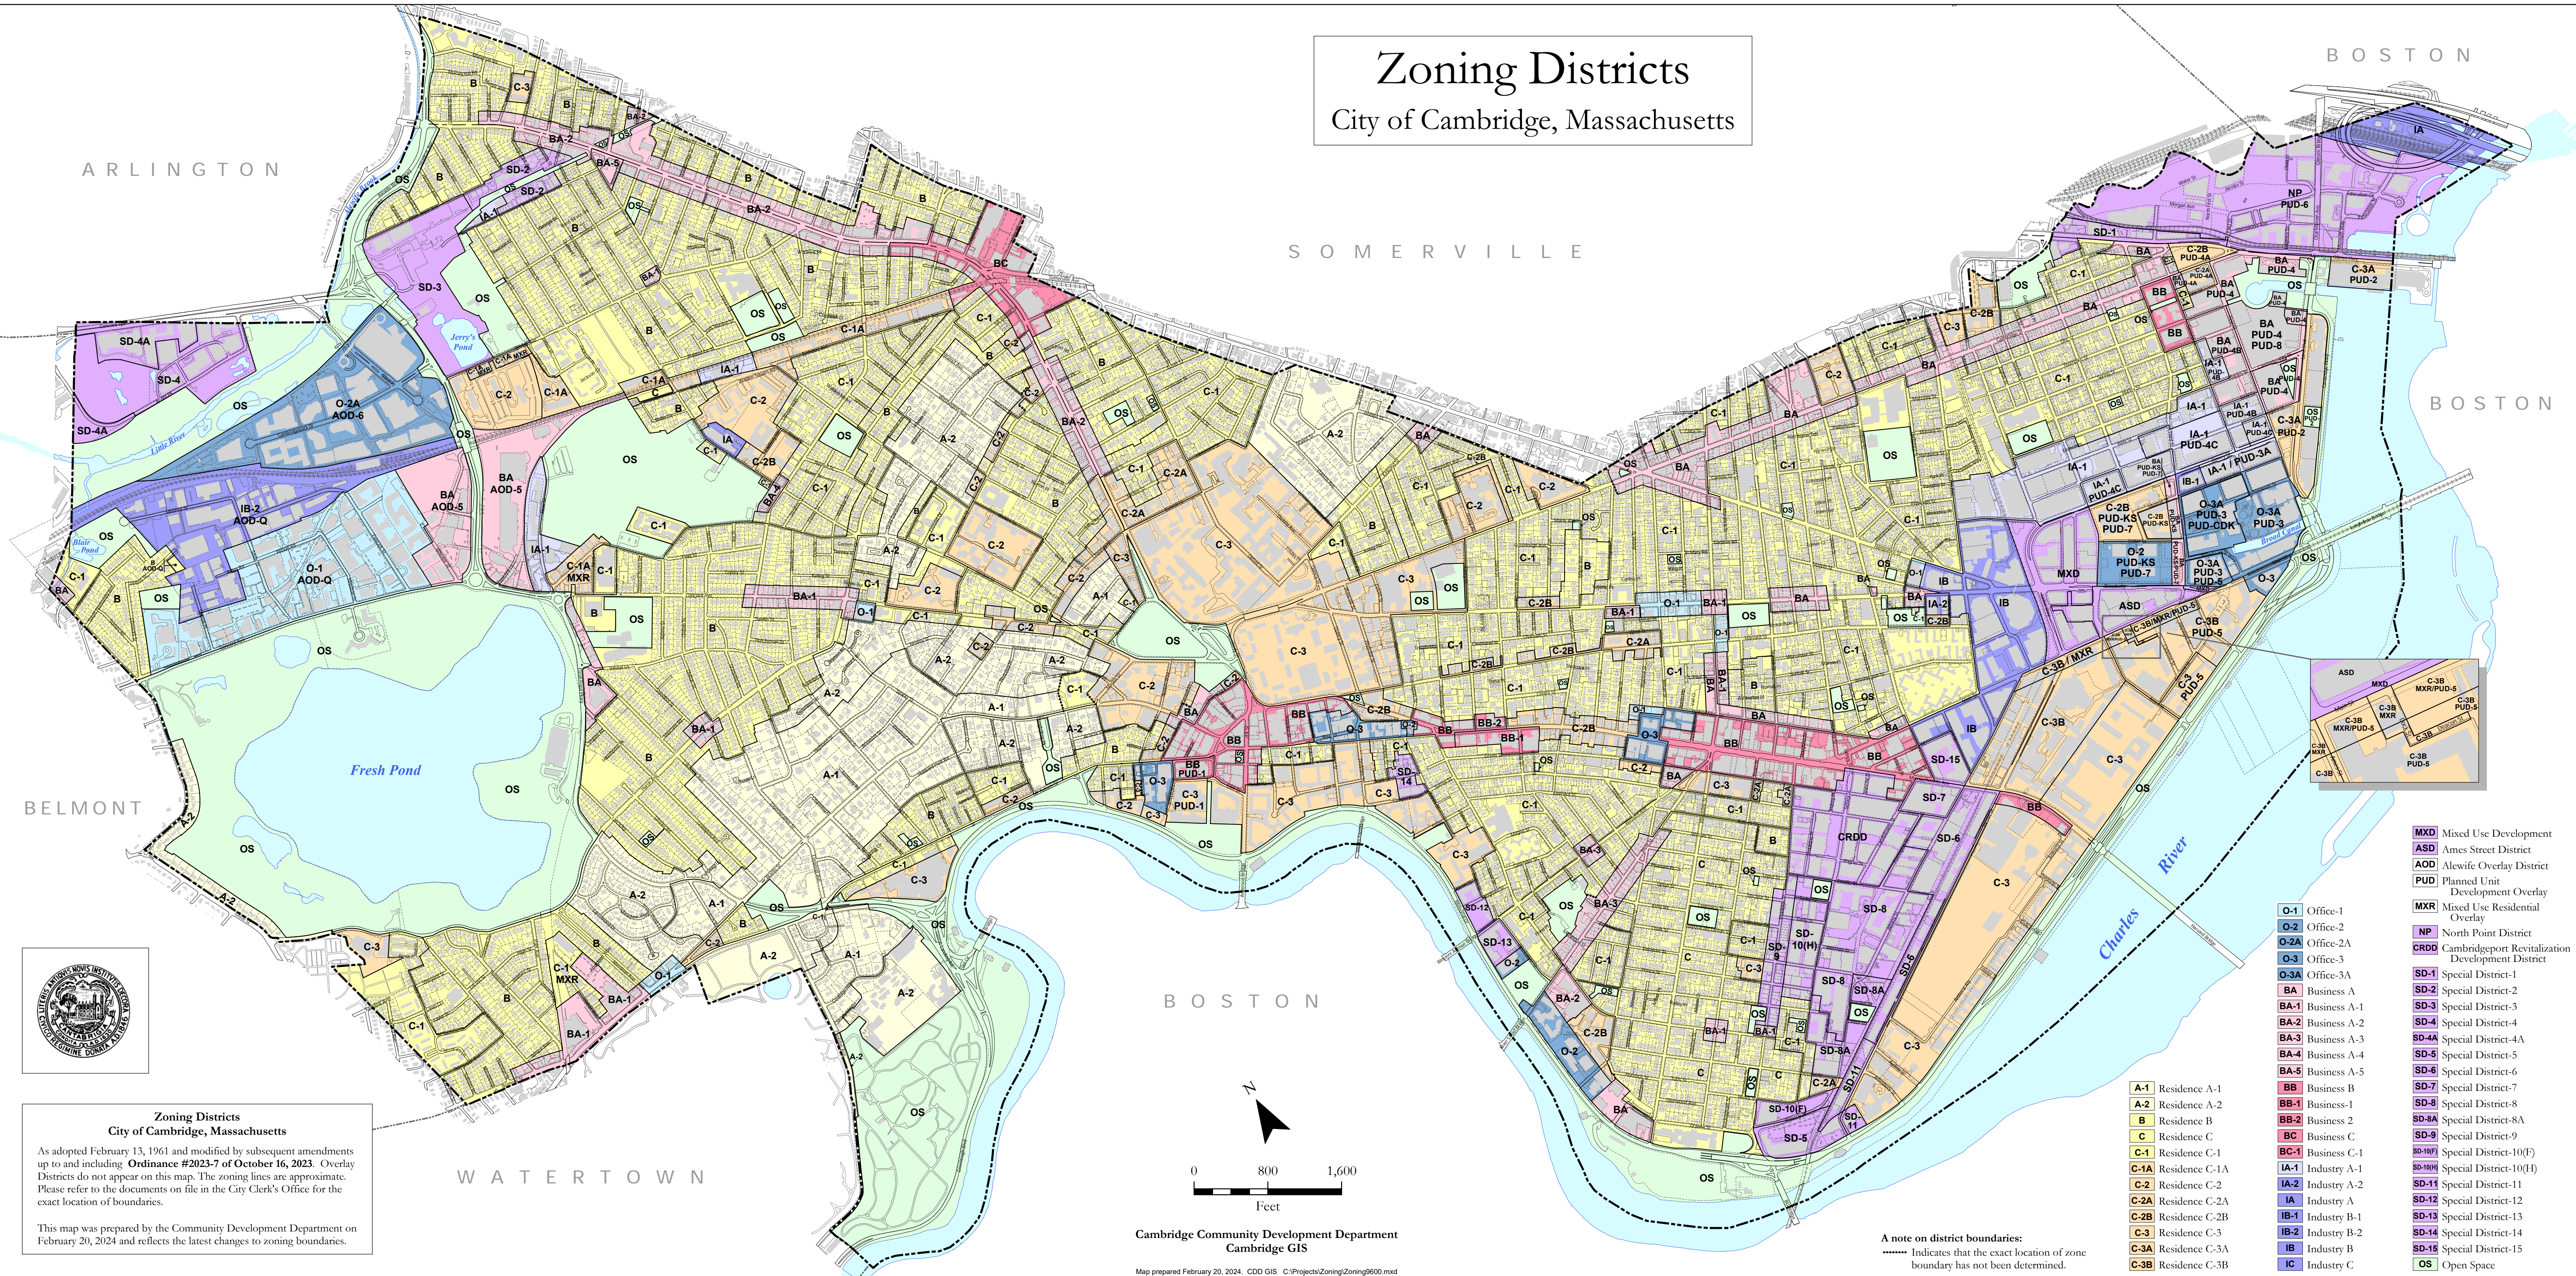

Zoning Districts

City of Cambridge, Massachusetts

Zoning Districts
City of Cambridge, Massachusetts

As adopted February 13, 1961 and modified by subsequent amendments up to and including **Ordinance #2023-7 of October 16, 2023**. Overlay Districts do not appear on this map. The zoning lines are approximate. Please refer to the documents on file in the City Clerk's Office for the exact location of boundaries.

This map was prepared by the Community Development Department on February 20, 2024 and reflects the latest changes to zoning boundaries.

0 800 1,600
Feet

Cambridge Community Development Department
Cambridge GIS