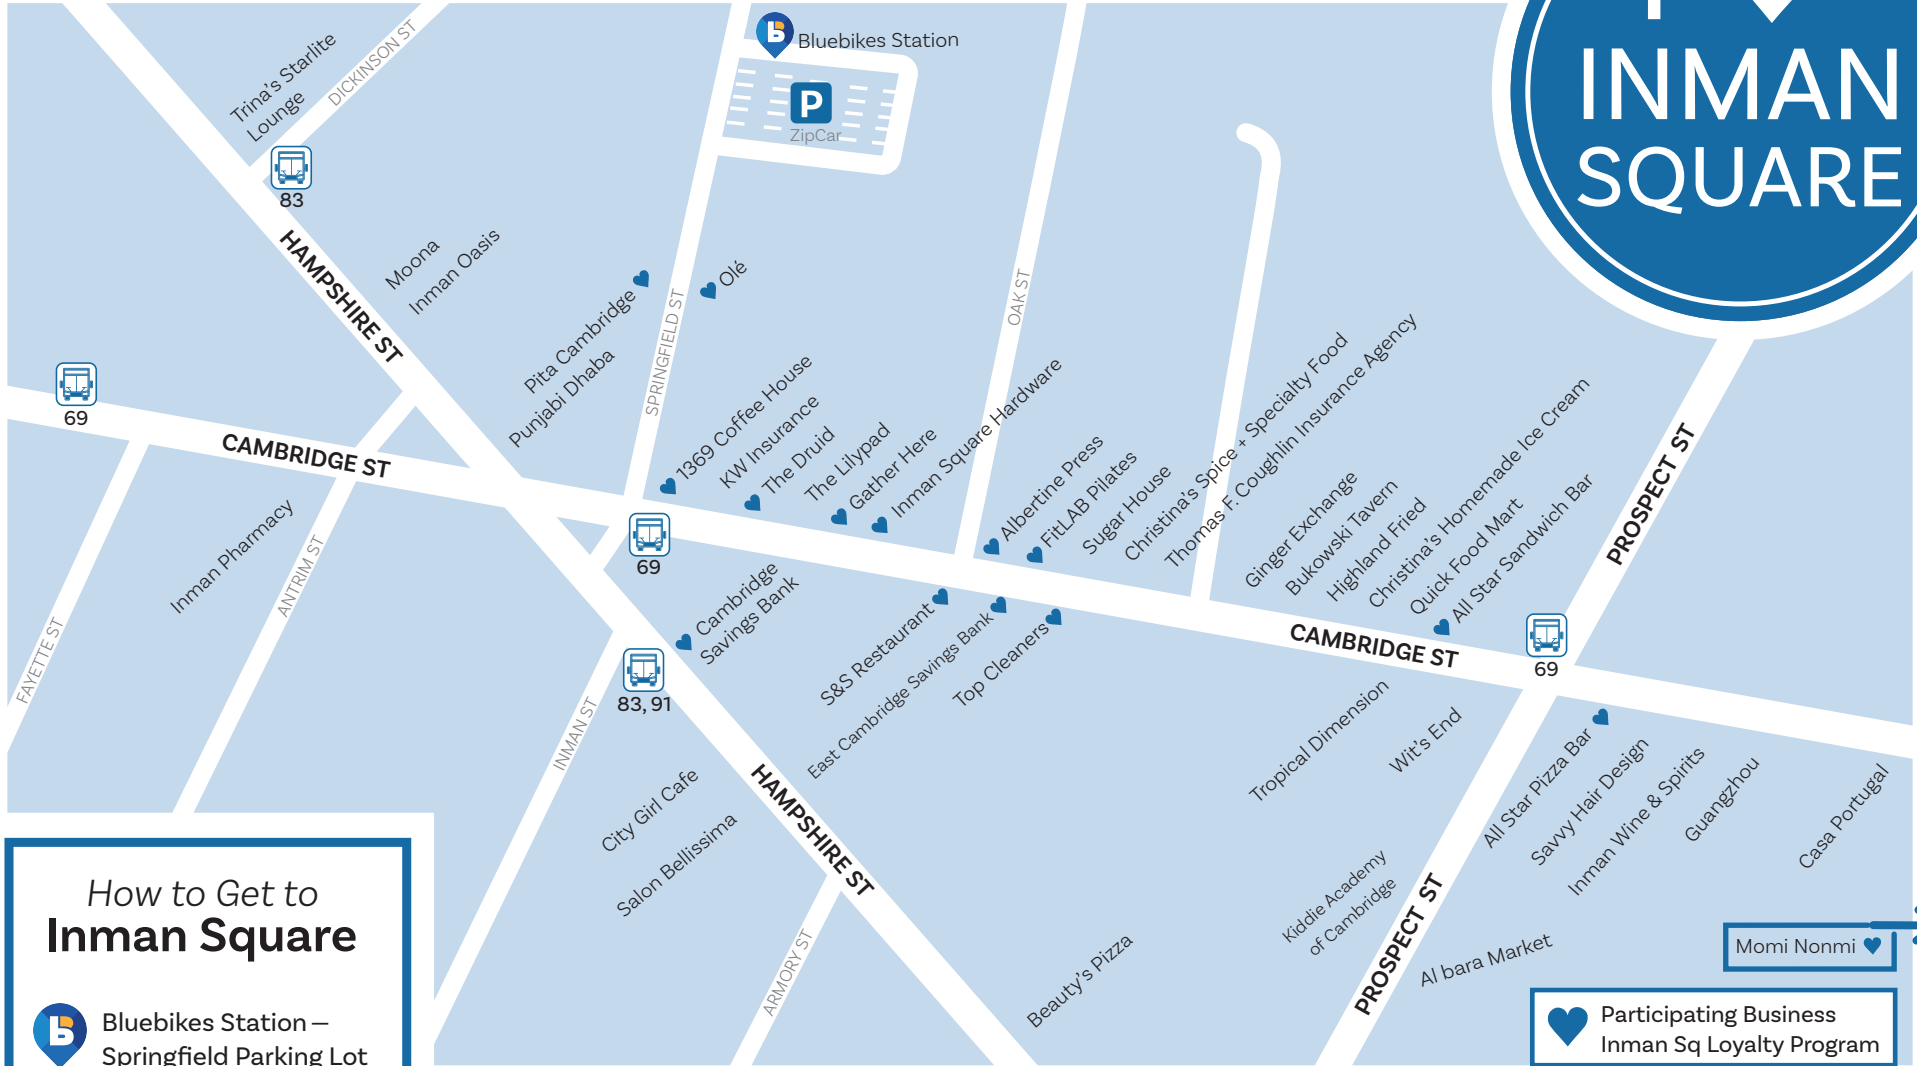

# Inman Square Loyalty Program

**How to Get to Inman Square**

- Bluebikes Station – Springfield Parking Lot
- 0.7 miles from MBTA Red Line Central Square Station
- Routes 69, 83, 91

**Support Local Businesses & Be Entered to Win a \$50 giftcard!**