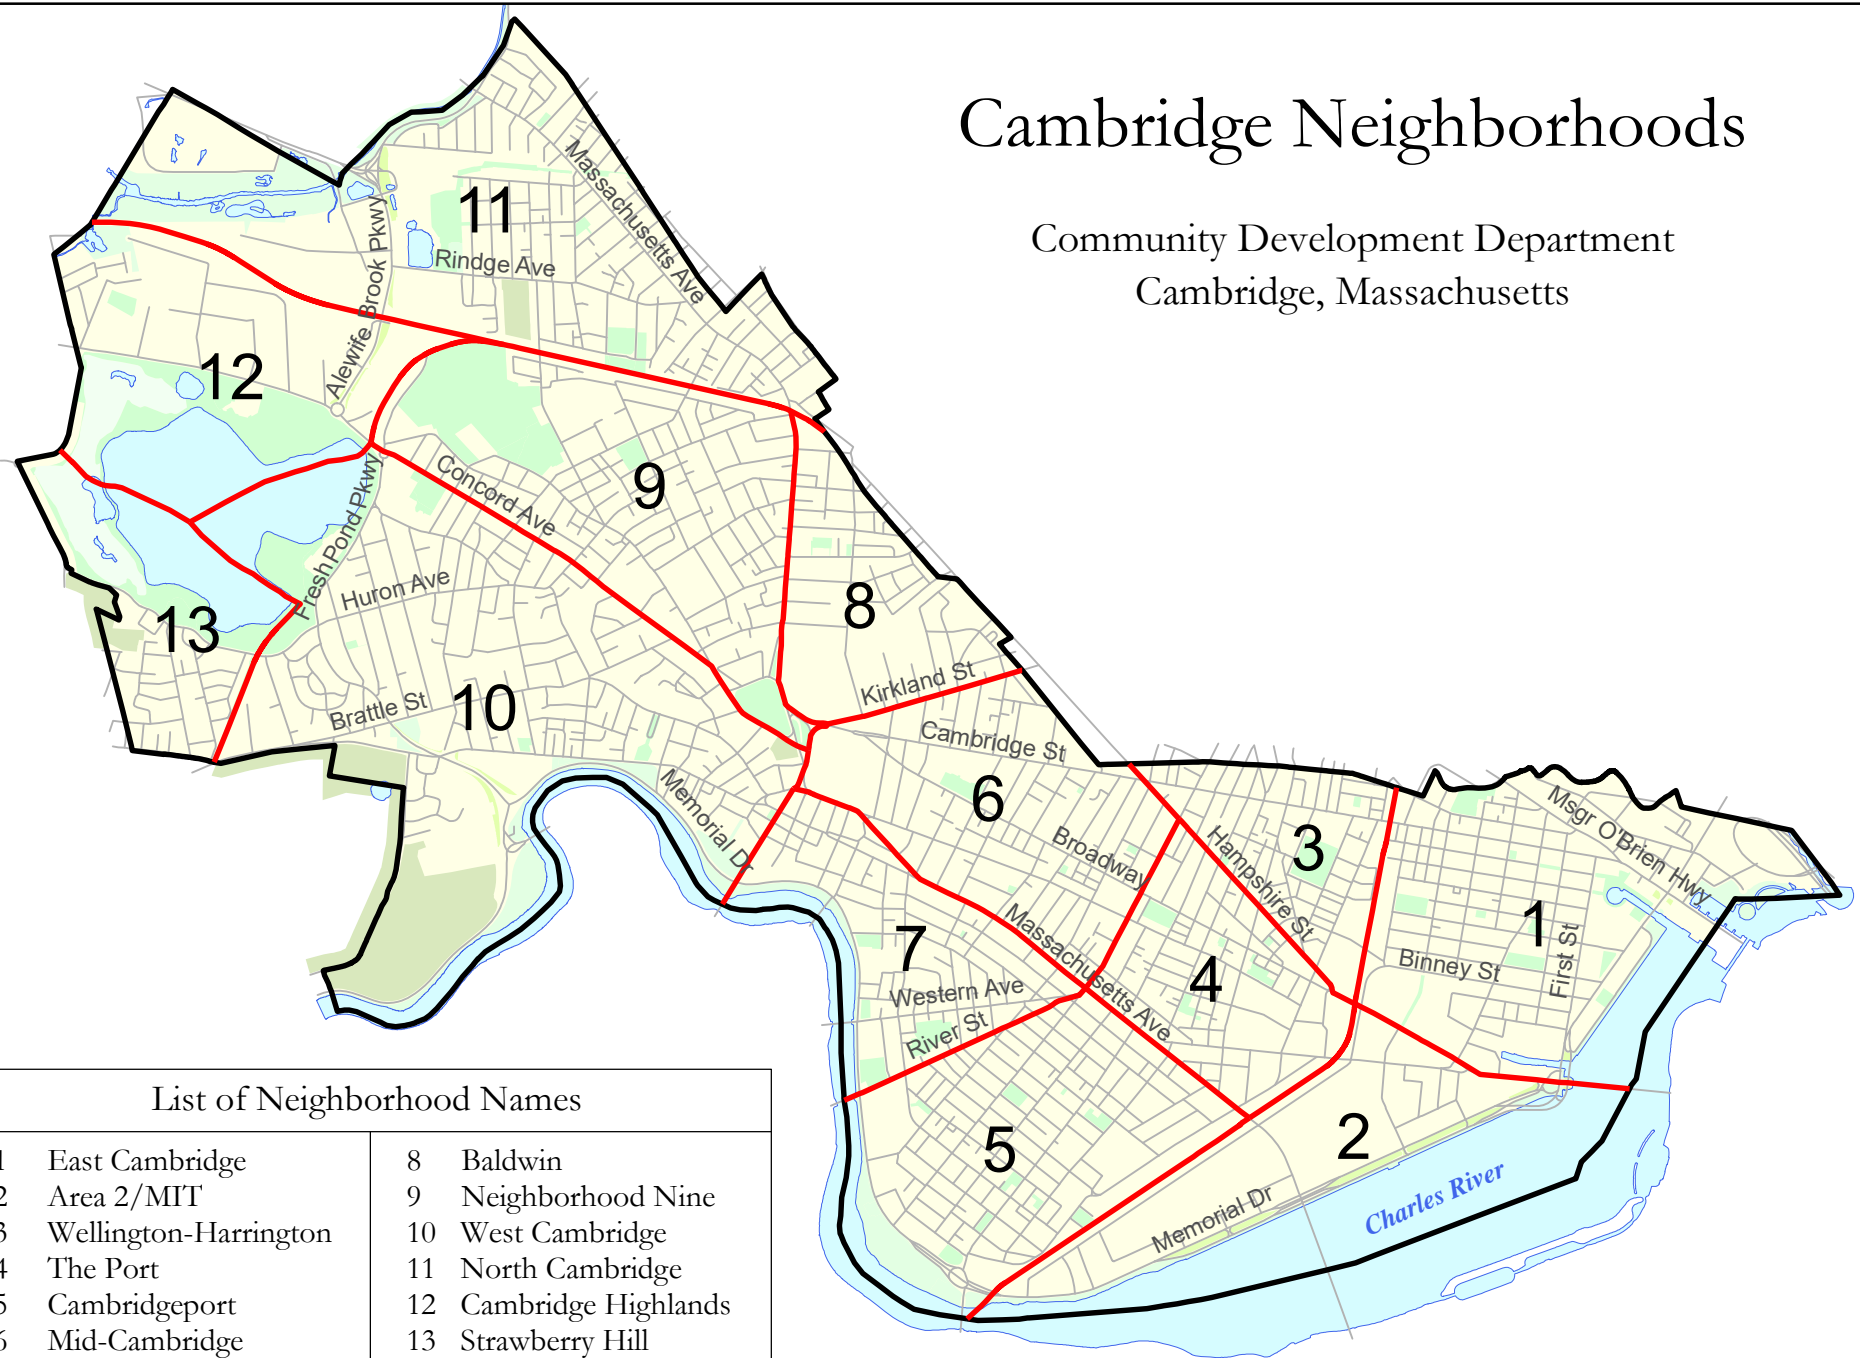

Cambridge Neighborhoods

Community Development Department
Cambridge, Massachusetts

List of Neighborhood Names

- | | | | |
|---|-----------------------|----|---------------------|
| 1 | East Cambridge | 8 | Baldwin |
| 2 | Area 2/MIT | 9 | Neighborhood Nine |
| 3 | Wellington-Harrington | 10 | West Cambridge |
| 4 | The Port | 11 | North Cambridge |
| 5 | Cambridgeport | 12 | Cambridge Highlands |
| 6 | Mid-Cambridge | 13 | Strawberry Hill |
| 7 | Riverside | | |