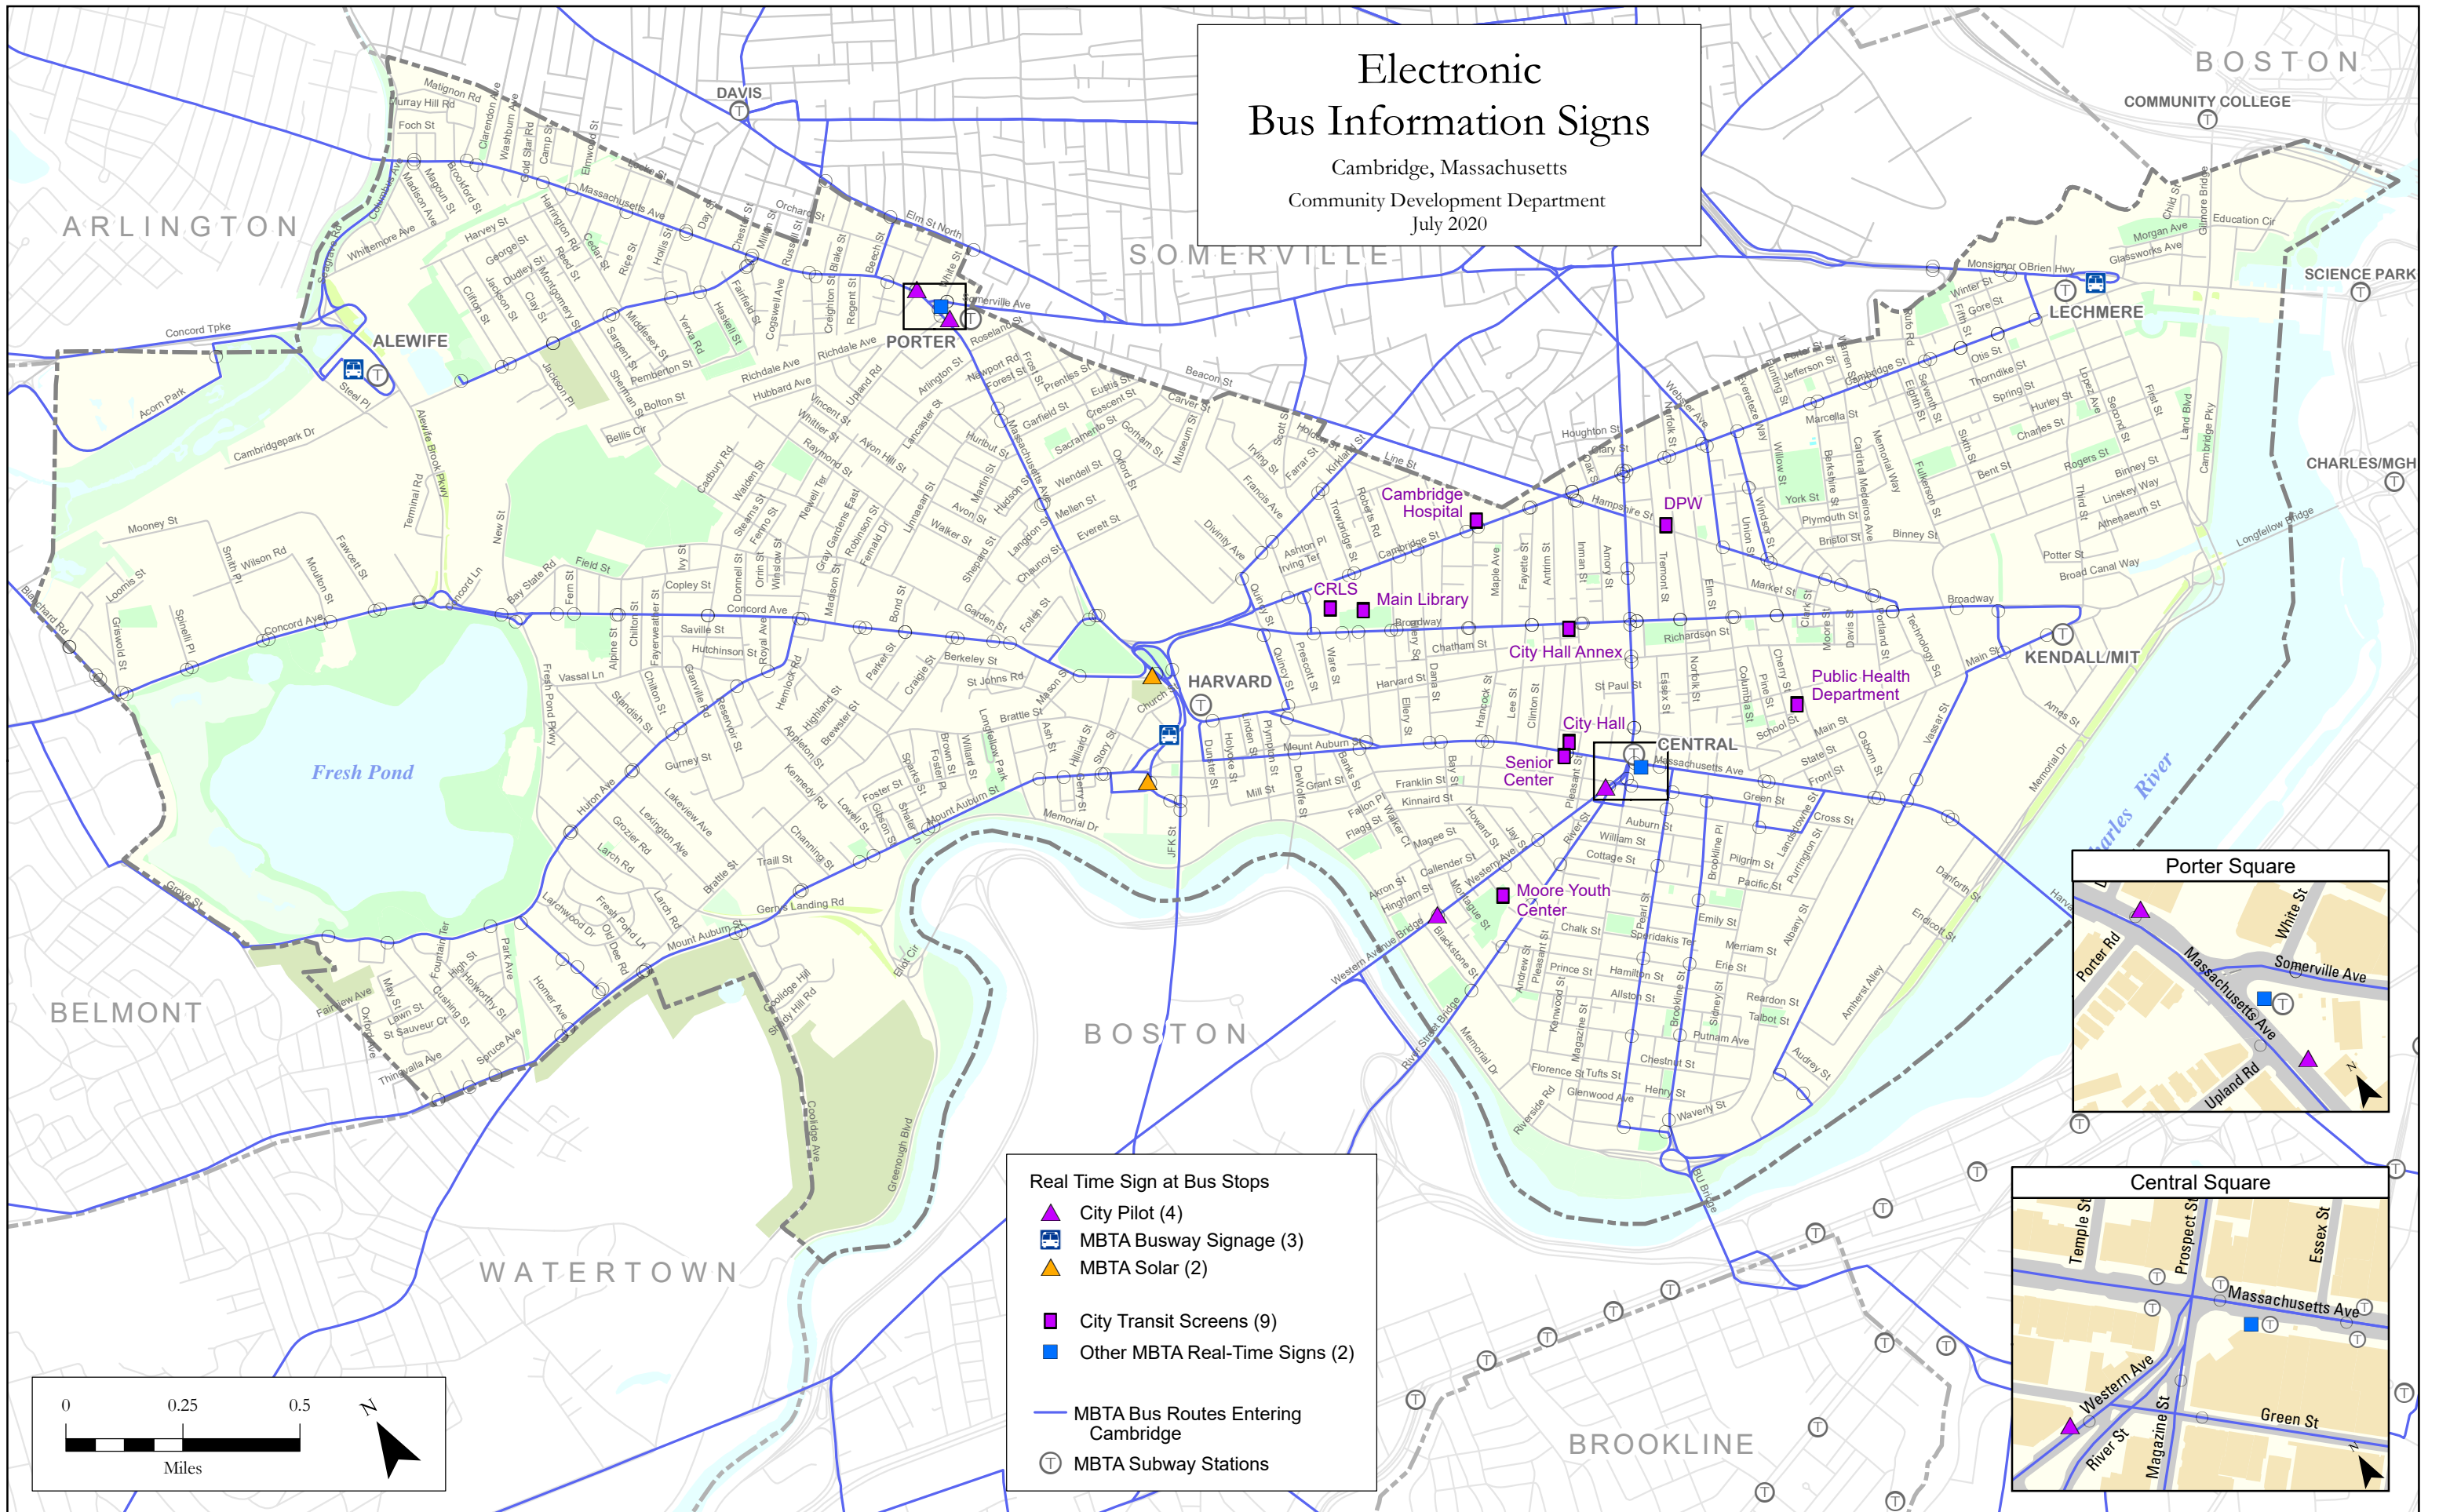

Electronic Bus Information Signs

Cambridge, Massachusetts
Community Development Department
July 2020

Real Time Sign at Bus Stops

- ▲ City Pilot (4)
- 🚏 MBTA Busway Signage (3)
- ▲ MBTA Solar (2)
- City Transit Screens (9)
- Other MBTA Real-Time Signs (2)

— MBTA Bus Routes Entering Cambridge

Ⓣ MBTA Subway Stations