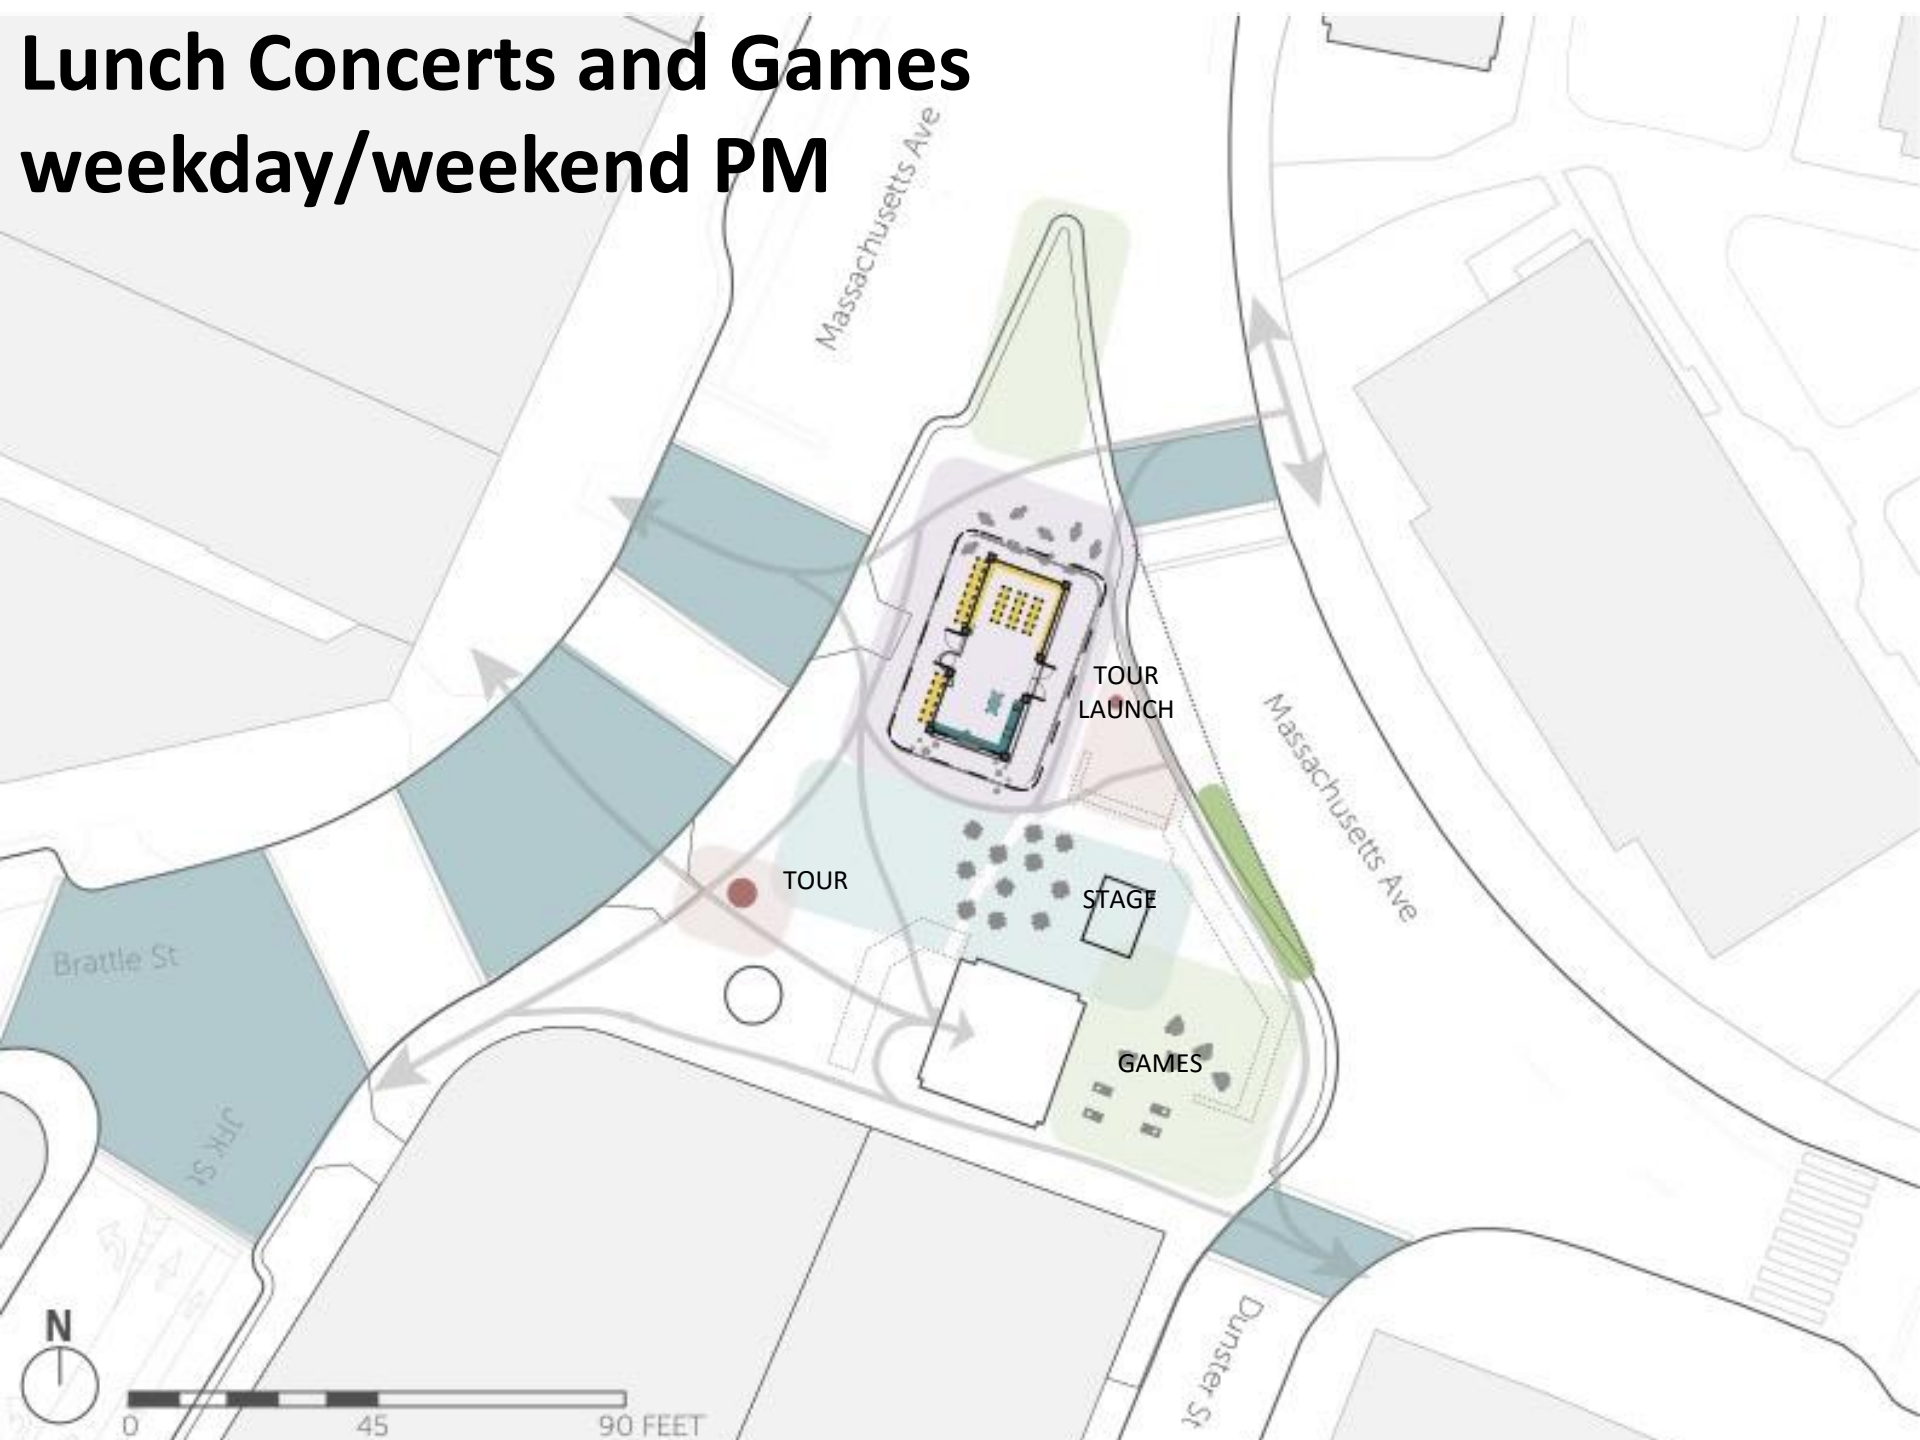

PLAZA LAYOUT

A PROGRAMMING SCHEDULE

Weekday Morning:	Coffee, breakfast meetings
Weekday Morning:	Fitness
Weekday Lunch:	Outdoor lunch concert, games
Saturday Afternoon:	Family activities
Friday Evening:	Indoor/outdoor concerts
Sunday Afternoon:	Art & Book Market, indoor retail display

Morning Coffee/ Breakfast Meetings weekday/weekend AM

GARDEN

SEATING

Fitness and Wellbeing weekday/weekend AM

Lunch Concerts and Games weekday/weekend PM

Massachusetts Ave

Massachusetts Ave

Brattle St