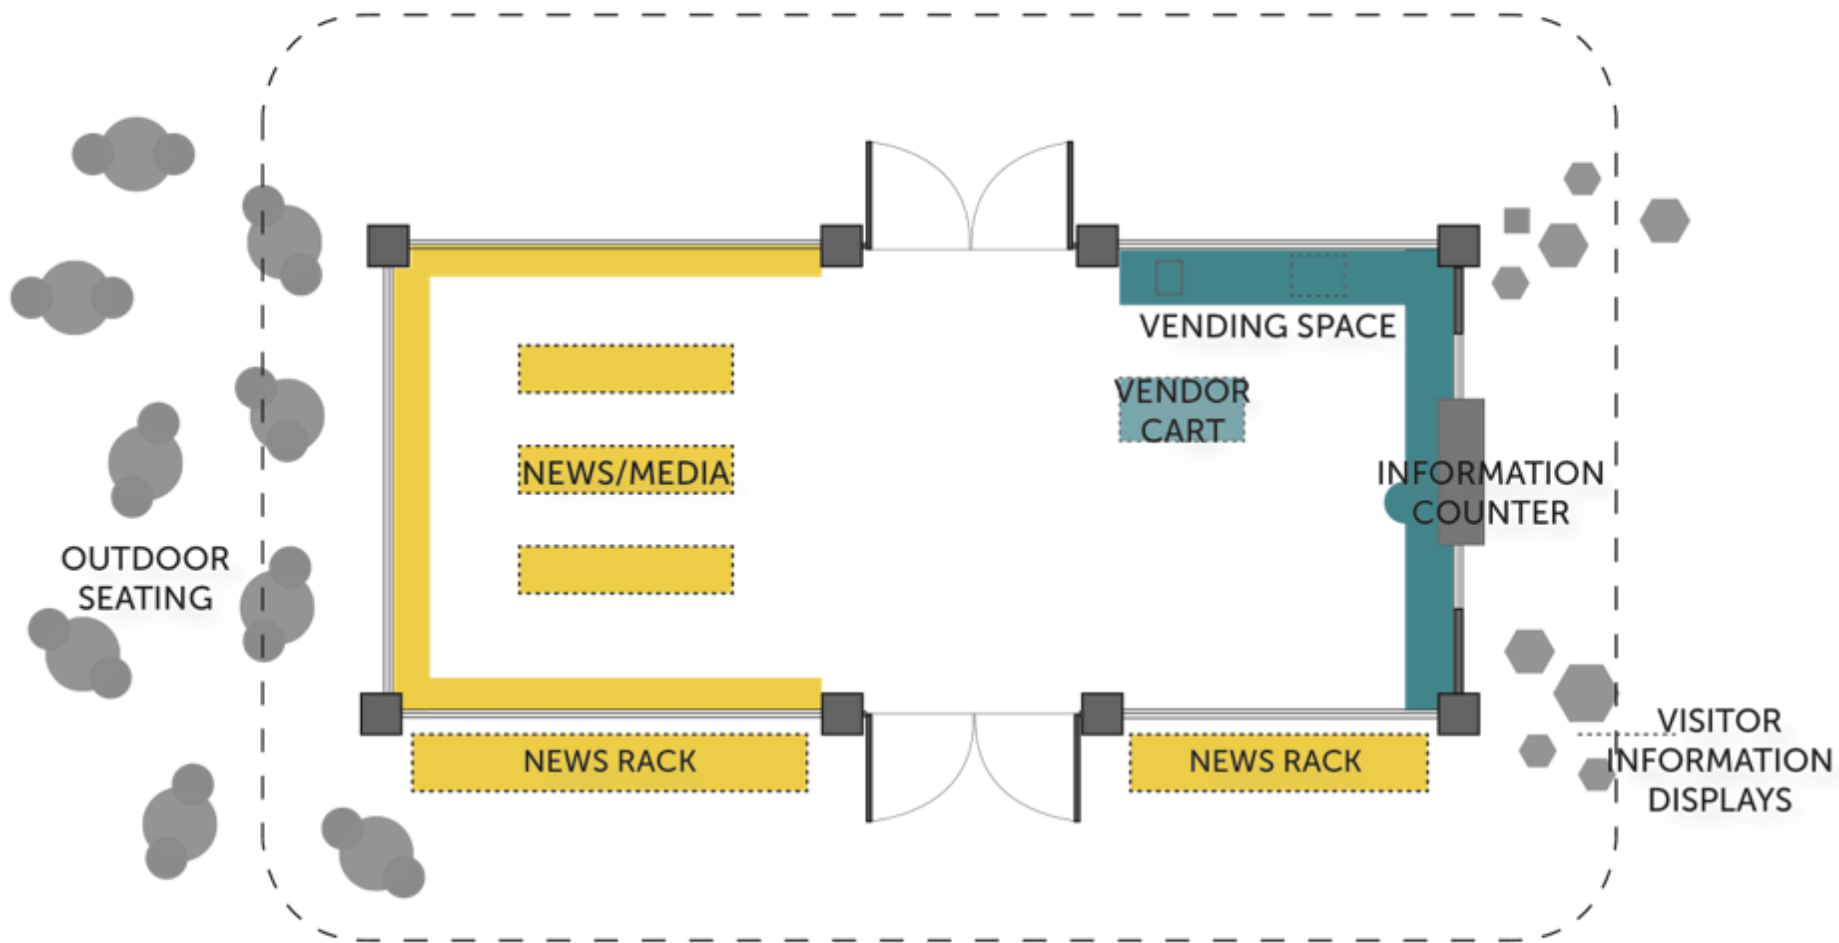

PERFORMANCE SPACE

COMMUNAL TABLE/ MEET-UP

COMMUNAL TABLE/ MEET-UP

READING ROOM

NEWS & INFORMATION

0 6 10 FEET

BOOKS AND NEWS

News Zipper

PLAZA LAYOUT

A PROGRAMMING SCHEDULE

Weekday Morning:	Coffee, breakfast meetings
Weekday Morning:	Fitness
Weekday Lunch:	Outdoor lunch concert, games
Saturday Afternoon:	Family activities
Friday Evening:	Indoor/outdoor concerts
Sunday Afternoon:	Art & Book Market, indoor retail display