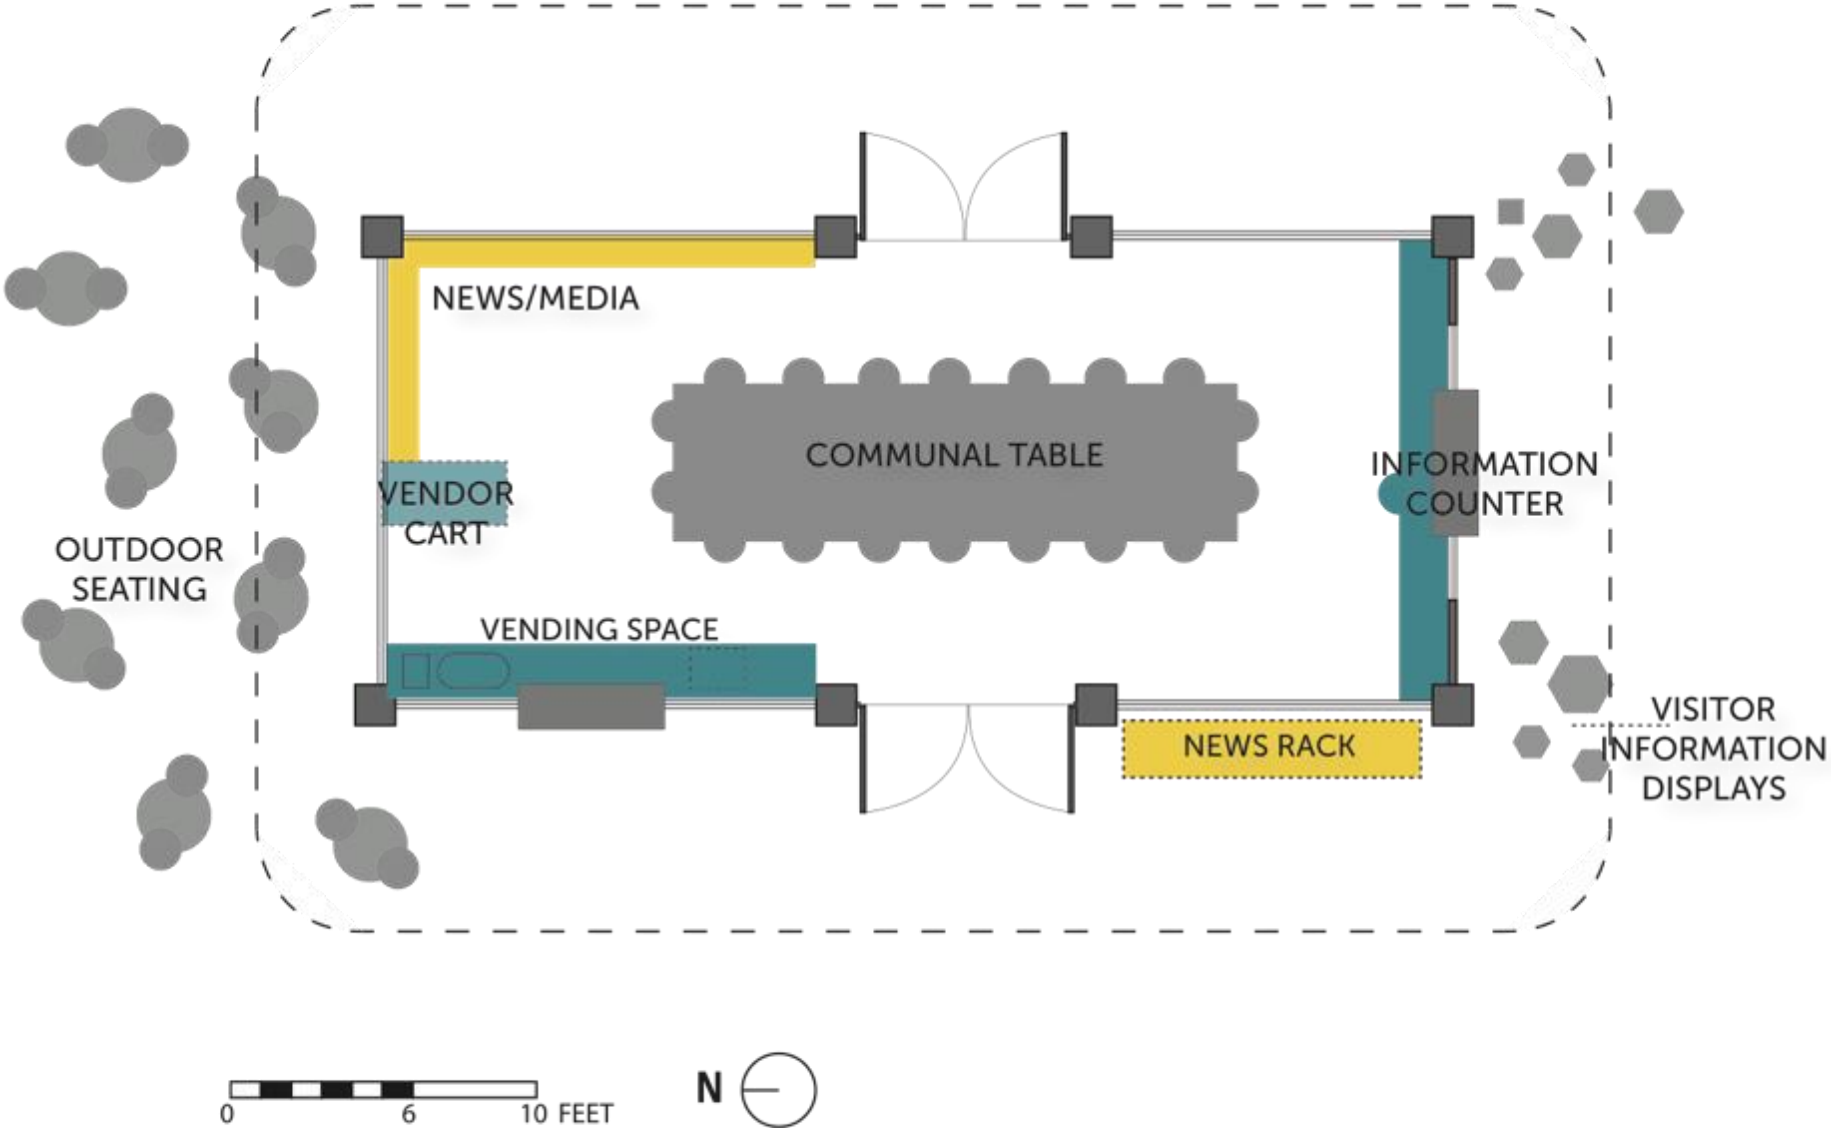

A photograph of a public plaza in Harvard Square. In the foreground, there are large, vibrant orange marigold flower arrangements. In the middle ground, several people are seated at metal tables and chairs, engaged in conversation. A woman in a dark jacket is walking towards the camera. In the background, a brick building features a large, arched glass kiosk with a red sign that reads "OUT OF TOWN NEWS". The kiosk displays various items, including a white t-shirt. To the left, a modern glass-fronted building is visible. The scene is set on a brick-paved plaza with black lampposts and a white car parked on the street to the left.

PROGRAM DEVELOPMENT
Harvard Square Kiosk and Plaza

Working Group #5
January 31, 2017

CAFÉ SEATING

COFFEE STATION

COFFEE & BAR

THE NEW.STAND
NEW YORK CITY

KIOSK PROGRAMMING

PERFORMANCE SPACE

PERFORMANCE SPACE

COMMUNAL TABLE/ MEET-UP

COMMUNAL TABLE/ MEET-UP

READING ROOM

NEWS & INFORMATION

0 6 10 FEET

BOOKS AND NEWS

News Zipper

PLAZA LAYOUT

A PROGRAMMING SCHEDULE

Weekday Morning:	Coffee, breakfast meetings
Weekday Morning:	Fitness
Weekday Lunch:	Outdoor lunch concert, games
Saturday Afternoon:	Family activities
Friday Evening:	Indoor/outdoor concerts
Sunday Afternoon:	Art & Book Market, indoor retail display