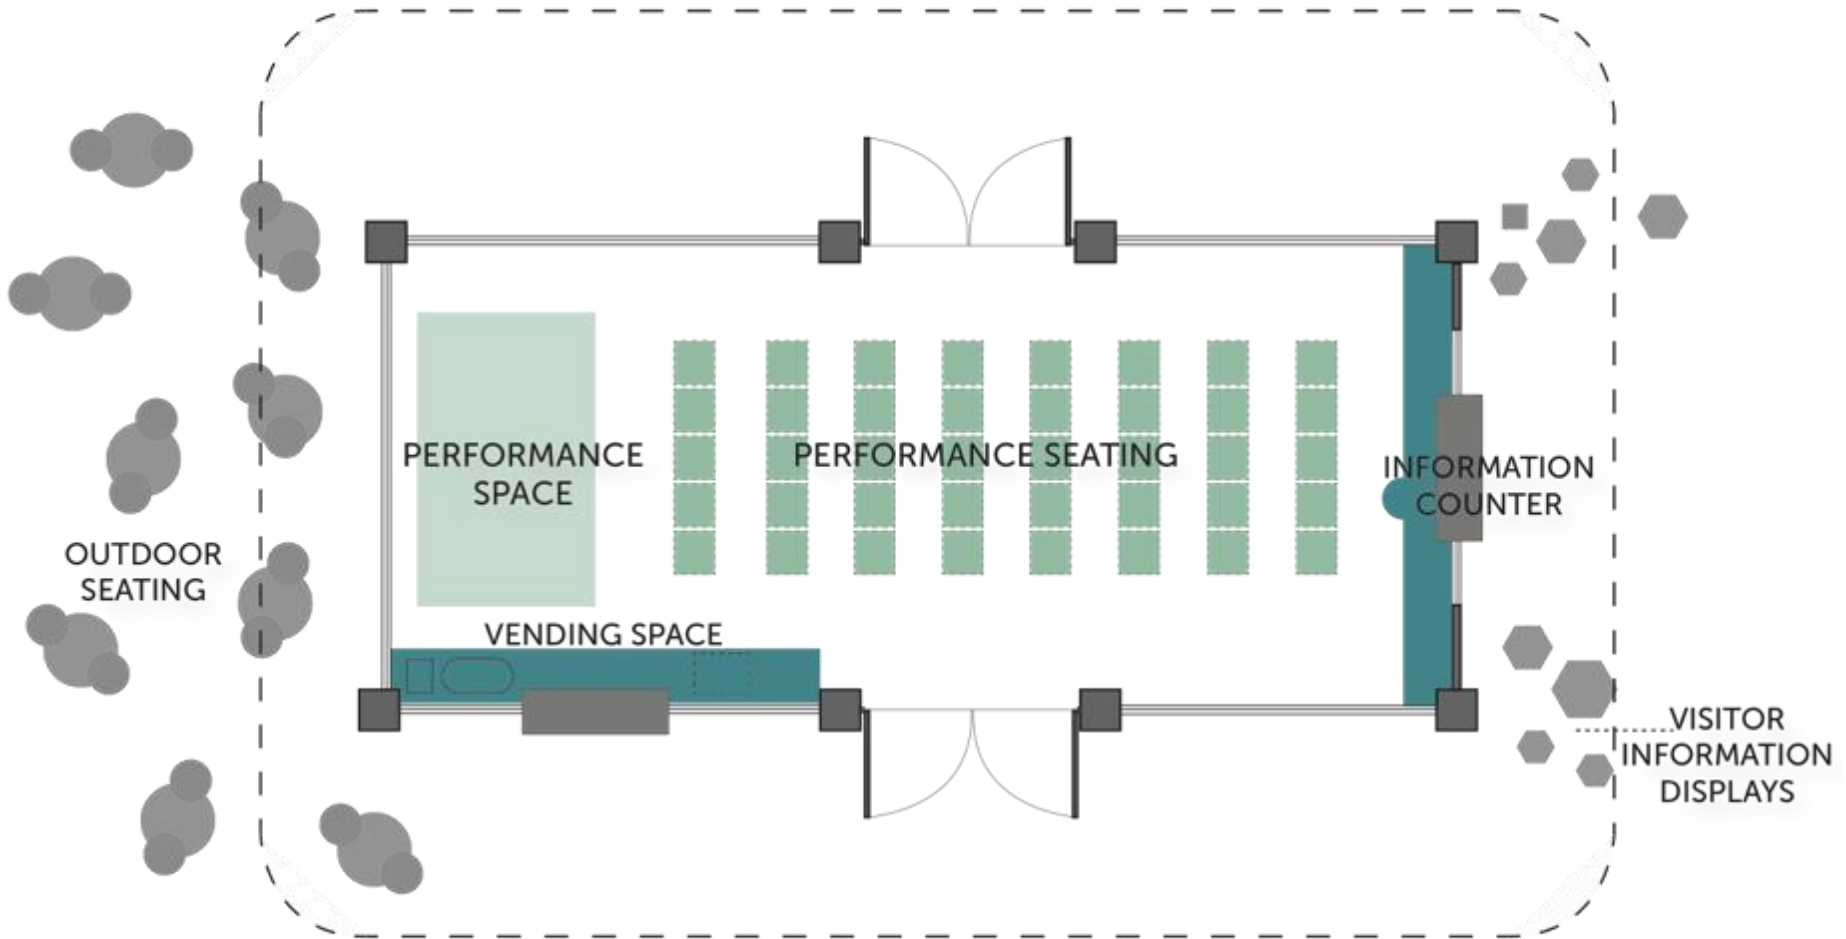

PROGRAM DEVELOPMENT
Harvard Square Kiosk and Plaza

Working Group #5
January 31, 2017

CAFÉ SEATING

COFFEE STATION

COFFEE & BAR

THE NEW.STAND
NEW YORK CITY

KIOSK PROGRAMMING

PERFORMANCE SPACE

PERFORMANCE SPACE

COMMUNAL TABLE/ MEET-UP

COMMUNAL TABLE/ MEET-UP

READING ROOM

NEWS & INFORMATION

0 6 10 FEET

BOOKS AND NEWS

News Zipper

PLAZA LAYOUT

A PROGRAMMING SCHEDULE

Weekday Morning:	Coffee, breakfast meetings
Weekday Morning:	Fitness
Weekday Lunch:	Outdoor lunch concert, games
Saturday Afternoon:	Family activities
Friday Evening:	Indoor/outdoor concerts
Sunday Afternoon:	Art & Book Market, indoor retail display