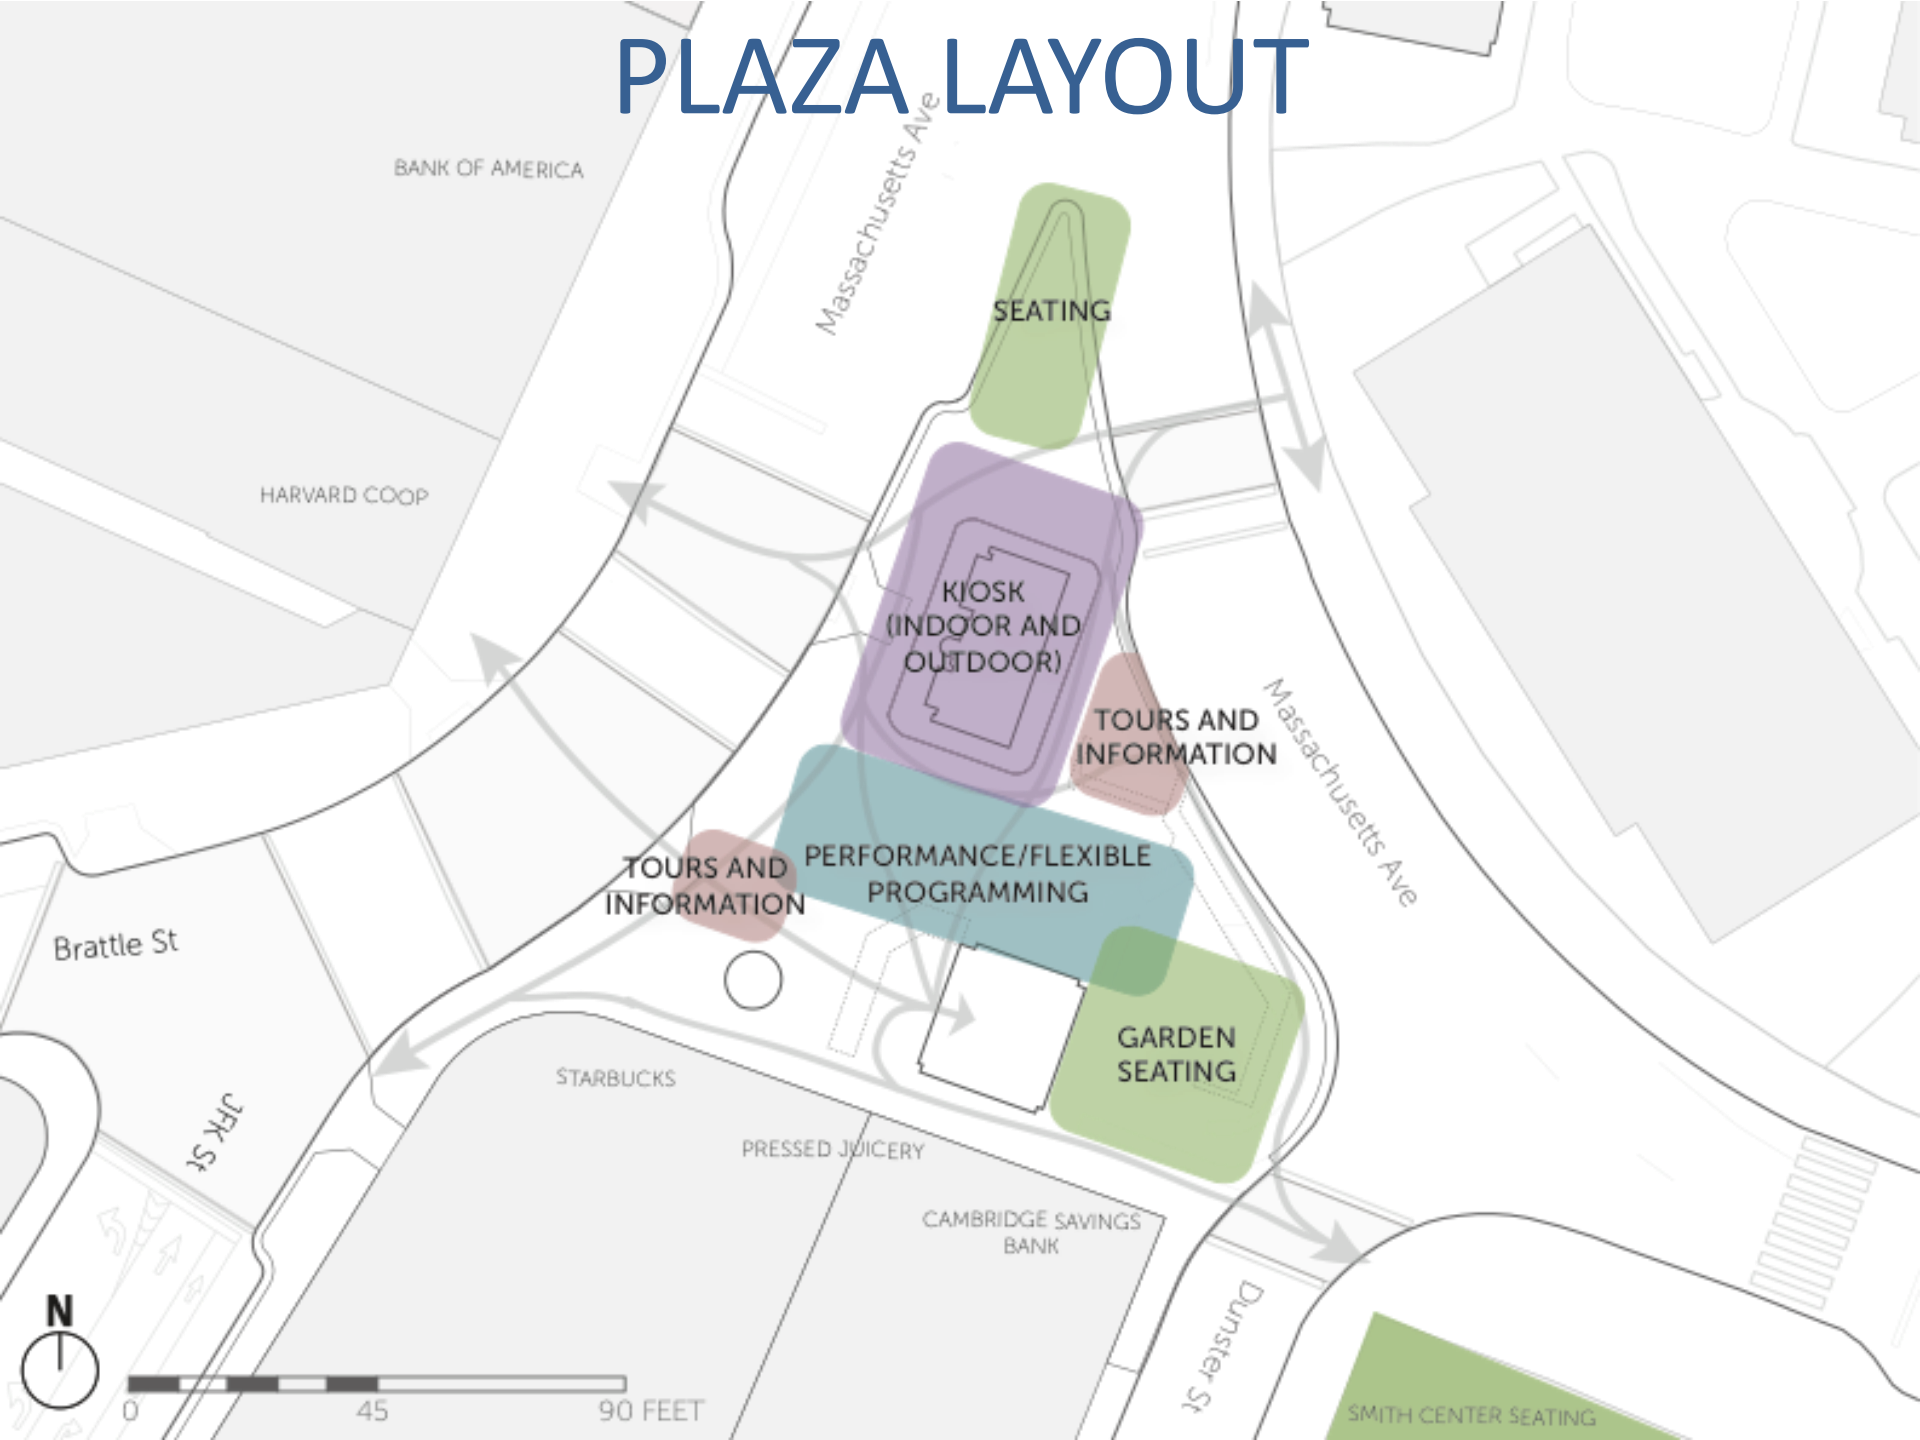

A photograph of a public plaza in Harvard Square. In the foreground, there are large, vibrant orange marigold flower arrangements. In the middle ground, several people are seated at metal tables and chairs, engaged in conversation. A woman in a dark jacket is walking towards the camera. In the background, a brick building features a large, arched glass kiosk with a red sign that reads "OUT OF TOWN NEWS". The kiosk displays various items, including a white t-shirt. To the left, a modern glass-fronted building is visible. The scene is set on a brick-paved plaza with black lampposts and a white car parked on the street to the left.

PERFORMANCE SPACE

COMMUNAL TABLE/ MEET-UP

COMMUNAL TABLE/ MEET-UP

READING ROOM

NEWS & INFORMATION

0 6 10 FEET

BOOKS AND NEWS

News Zipper

PLAZA LAYOUT

A PROGRAMMING SCHEDULE

Weekday Morning:	Coffee, breakfast meetings
Weekday Morning:	Fitness
Weekday Lunch:	Outdoor lunch concert, games
Saturday Afternoon:	Family activities
Friday Evening:	Indoor/outdoor concerts
Sunday Afternoon:	Art & Book Market, indoor retail display