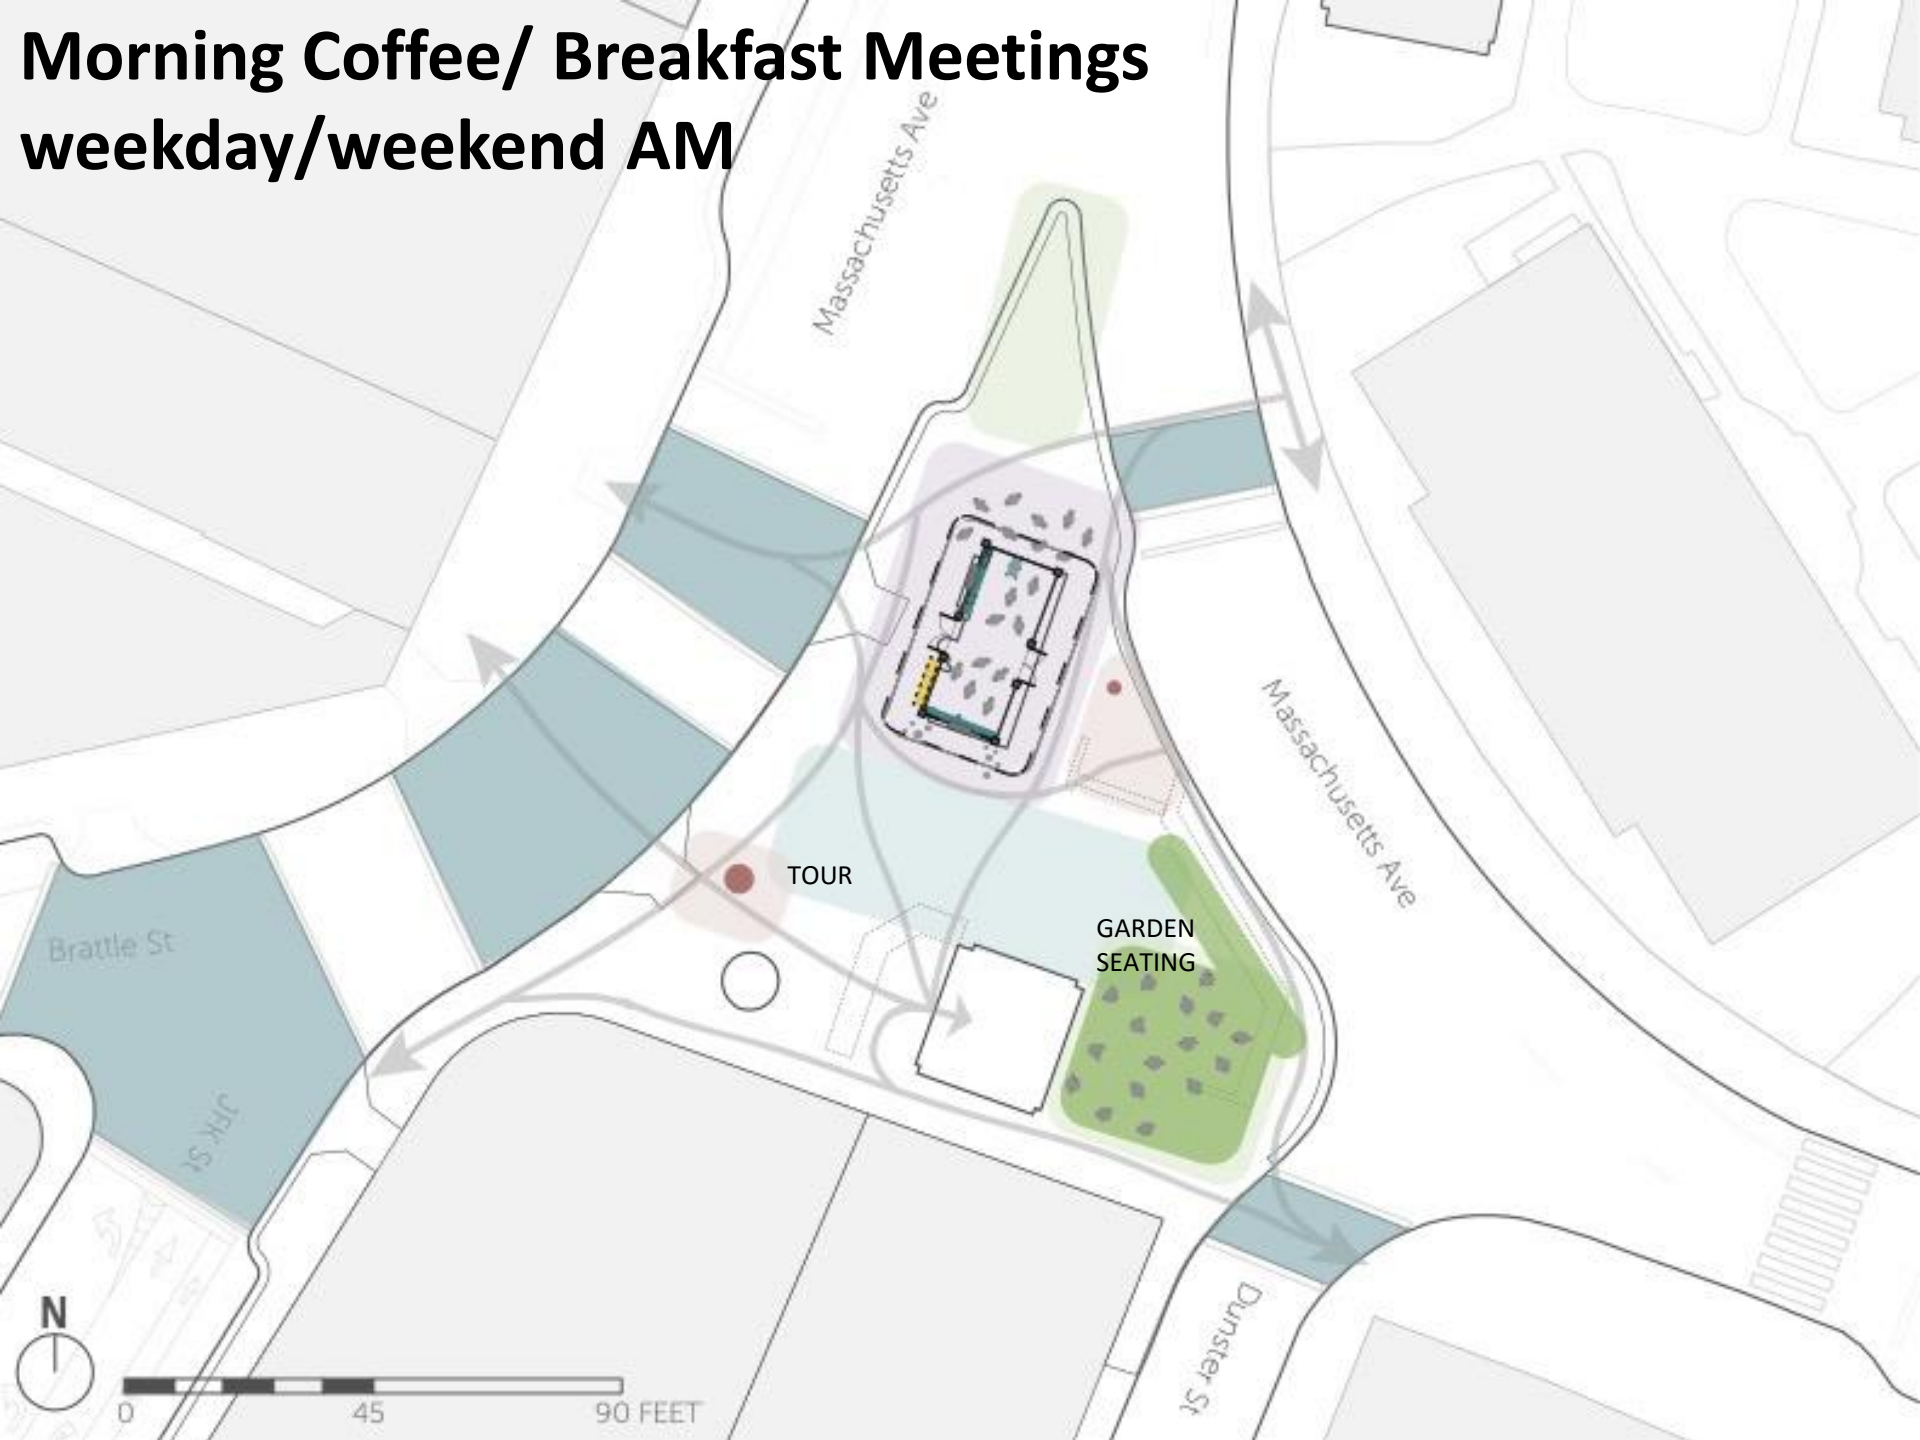

Morning Coffee/ Breakfast Meetings weekday/weekend AM