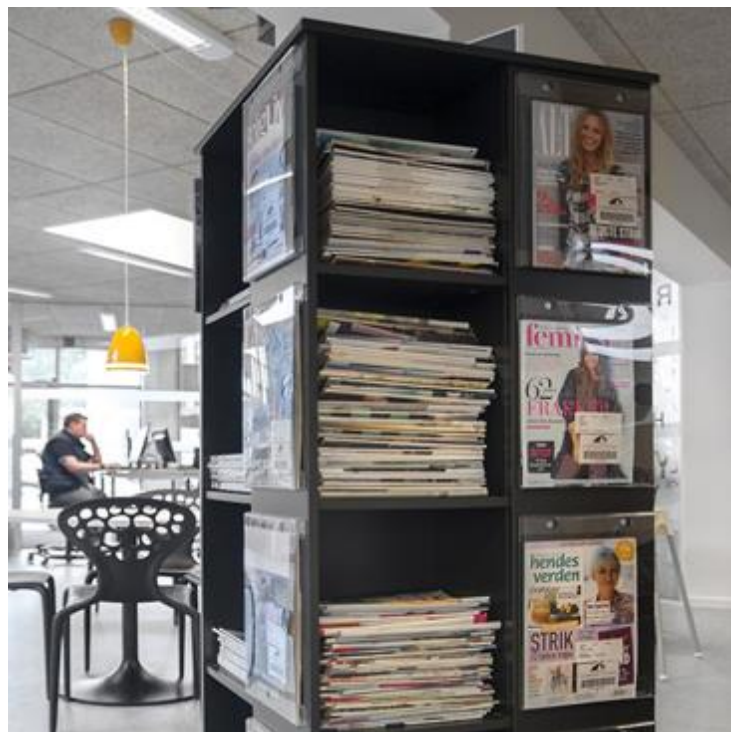

PROGRAM DEVELOPMENT
Harvard Square Kiosk and Plaza

Working Group #5
January 31, 2017

CAFÉ SEATING

COFFEE STATION

COFFEE & BAR

THE NEW.STAND
NEW YORK CITY

KIOSK PROGRAMMING

PERFORMANCE SPACE

PERFORMANCE SPACE

COMMUNAL TABLE/ MEET-UP

COMMUNAL TABLE/ MEET-UP

READING ROOM

NEWS & INFORMATION

0 6 10 FEET

BOOKS AND NEWS

News Zipper

PLAZA LAYOUT

A PROGRAMMING SCHEDULE

Weekday Morning:	Coffee, breakfast meetings
Weekday Morning:	Fitness
Weekday Lunch:	Outdoor lunch concert, games
Saturday Afternoon:	Family activities
Friday Evening:	Indoor/outdoor concerts
Sunday Afternoon:	Art & Book Market, indoor retail display