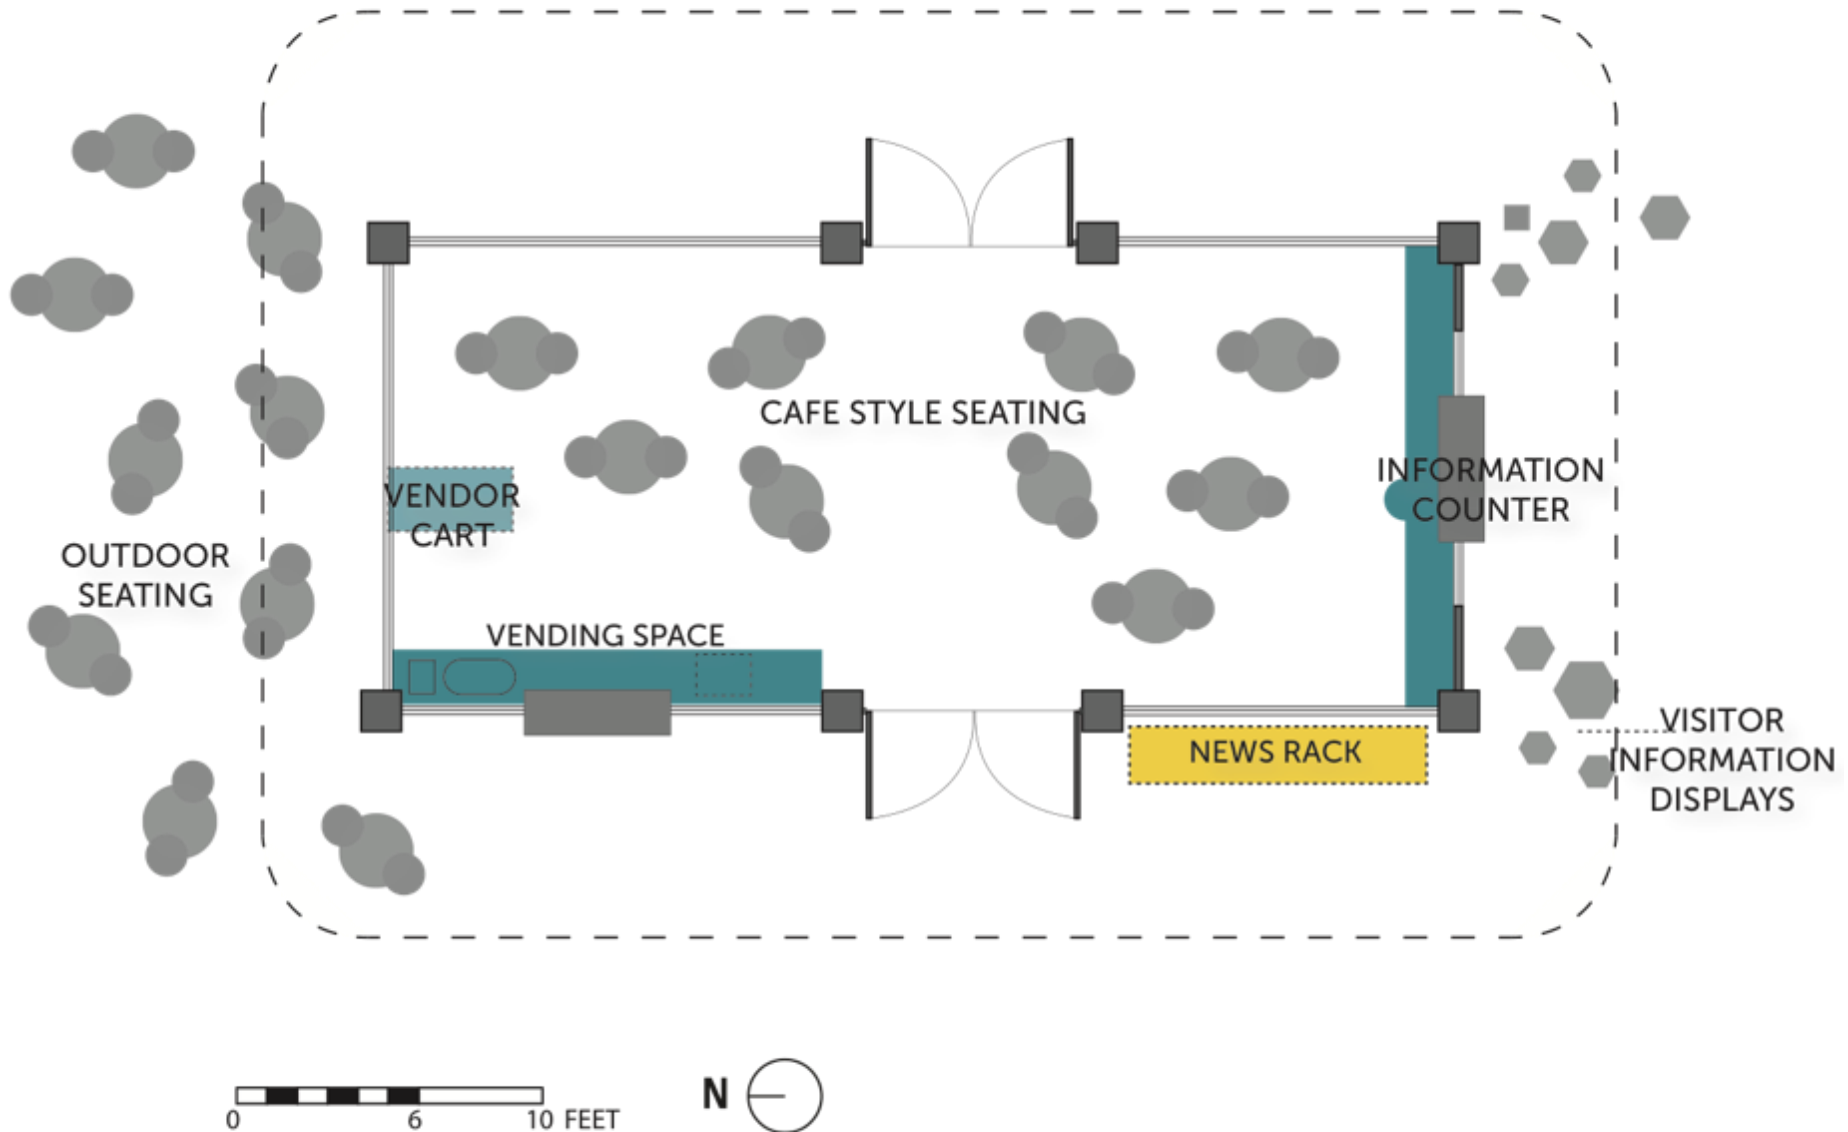

A photograph of a public plaza in Harvard Square. In the foreground, there are large, vibrant orange marigold flower arrangements. In the middle ground, several people are seated at metal tables and chairs, engaged in conversation. A woman in a dark jacket is walking towards the camera. In the background, a brick building features a large, arched glass kiosk with a red sign that reads "OUT OF TOWN NEWS". The kiosk displays various items, including a white t-shirt. To the left, a modern glass-fronted building is visible. The scene is set on a brick-paved plaza with black lampposts and a white car parked on the street to the left.

PROGRAM DEVELOPMENT
Harvard Square Kiosk and Plaza

Working Group #5
January 31, 2017

CAFÉ SEATING

COFFEE STATION

COFFEE & BAR

THE NEW.STAND
NEW YORK CITY

KIOSK PROGRAMMING

PERFORMANCE SPACE

PERFORMANCE SPACE

COMMUNAL TABLE/ MEET-UP

COMMUNAL TABLE/ MEET-UP

READING ROOM

NEWS & INFORMATION

0 6 10 FEET

BOOKS AND NEWS

News Zipper

PLAZA LAYOUT

A PROGRAMMING SCHEDULE

Weekday Morning:	Coffee, breakfast meetings
Weekday Morning:	Fitness
Weekday Lunch:	Outdoor lunch concert, games
Saturday Afternoon:	Family activities
Friday Evening:	Indoor/outdoor concerts
Sunday Afternoon:	Art & Book Market, indoor retail display