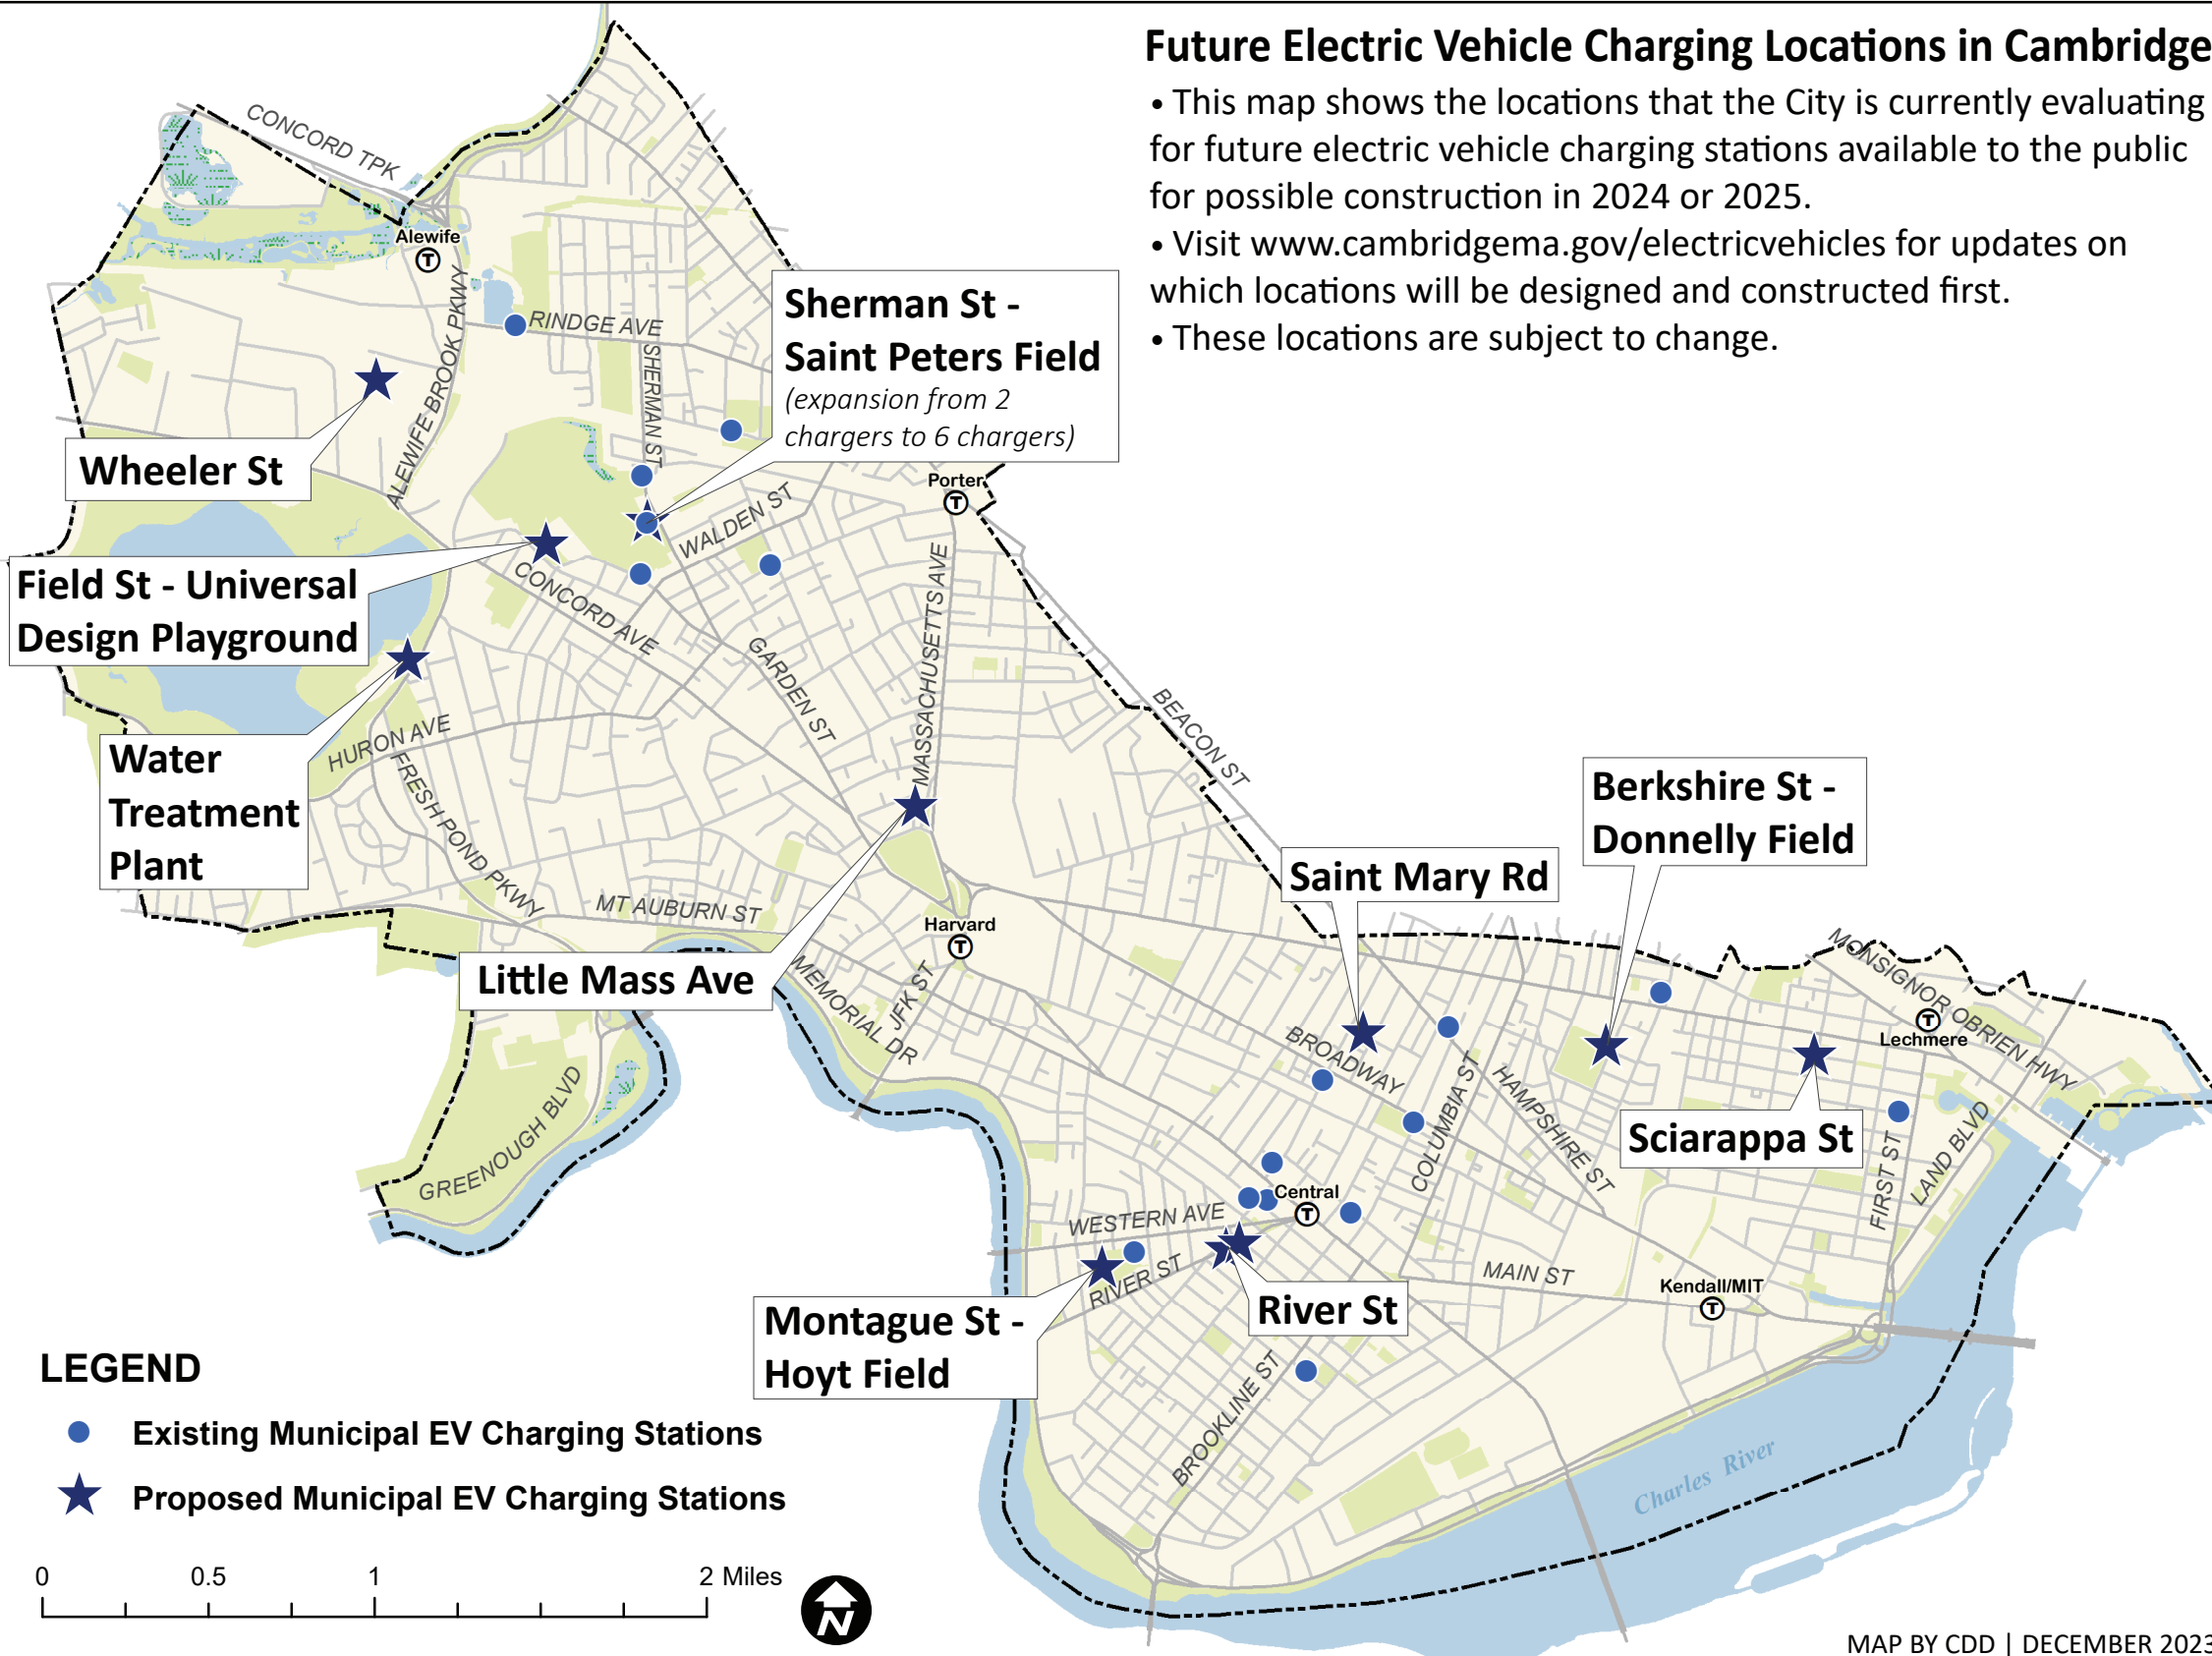

Future Electric Vehicle Charging Locations in Cambridge

- This map shows the locations that the City is currently evaluating for future electric vehicle charging stations available to the public for possible construction in 2024 or 2025.
- Visit www.cambridgema.gov/electricvehicles for updates on which locations will be designed and constructed first.
- These locations are subject to change.

LEGEND

- Existing Municipal EV Charging Stations
- ★ Proposed Municipal EV Charging Stations

0 0.5 1 2 Miles