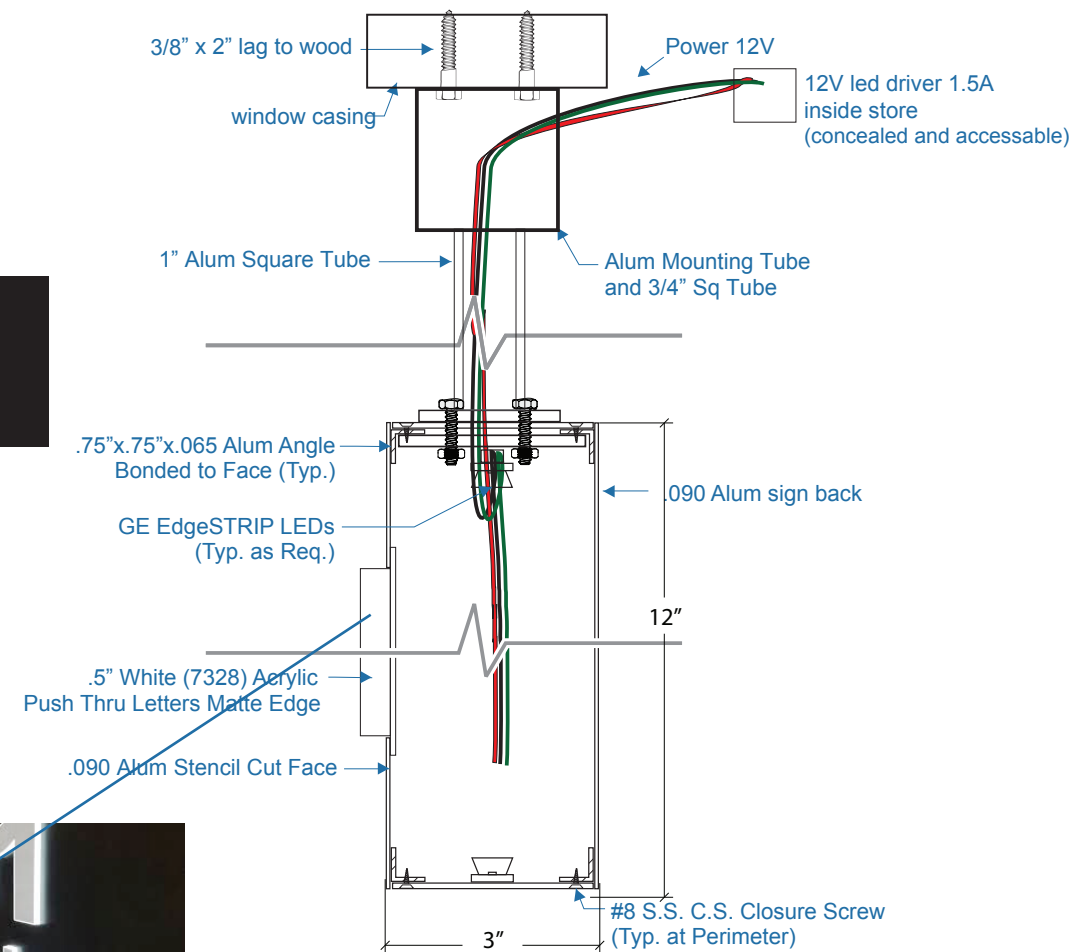

proposed

26.33 feet of frontage

Projecting sign
133" to top of sign
109" to bottom of sign
31.8 pound sign

Pan sign
122" to top of sign
112" to bottom of sign
48.3 pound sign

1 Front View- Proposed Signage
N.T.S.