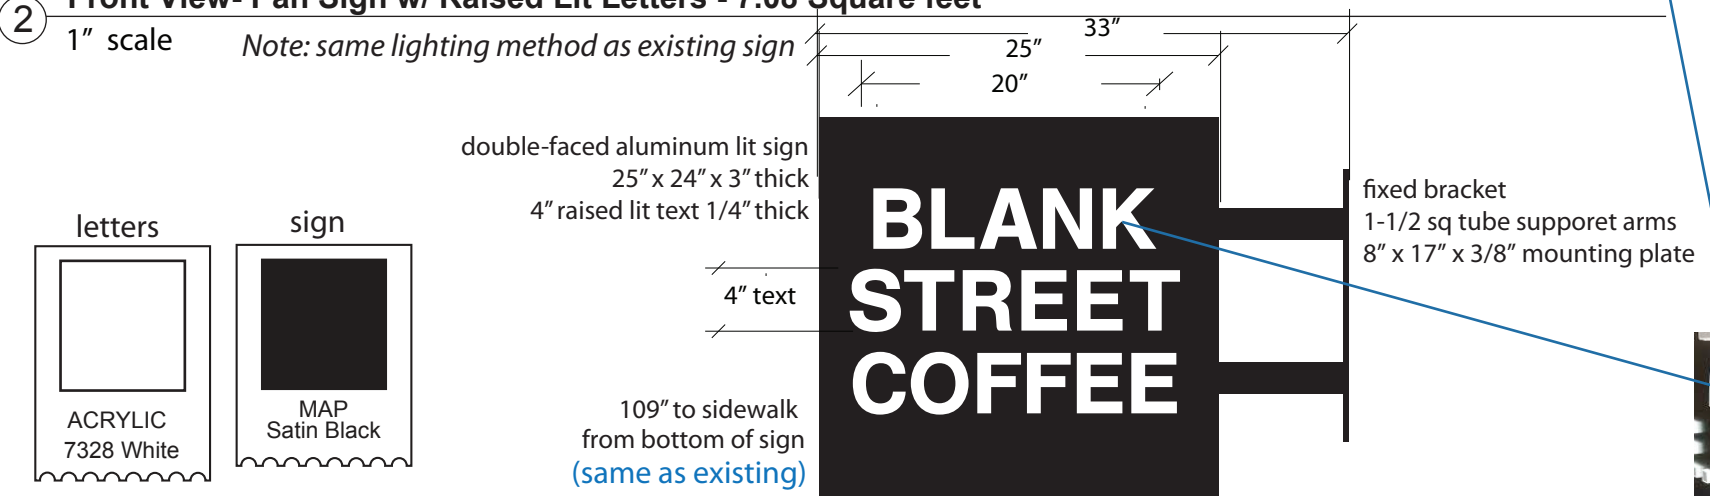

existing

A Front View- Existing Sign
N.T.S.

2 Front View- Pan Sign w/ Raised Lit Letters - 7.08 Square feet
1" scale Note: same lighting method as existing sign

3 Front View- Proposed Sign - 4.16 square feet
1" scale Note: same lighting method as pan sign

proposed

26.33 feet of frontage

Projecting sign
133" to top of sign
109" to bottom of sign
31.8 pound sign

Pan sign
122" to top of sign
112" to bottom of sign
48.3 pound sign

1 Front View- Proposed Signage
N.T.S.