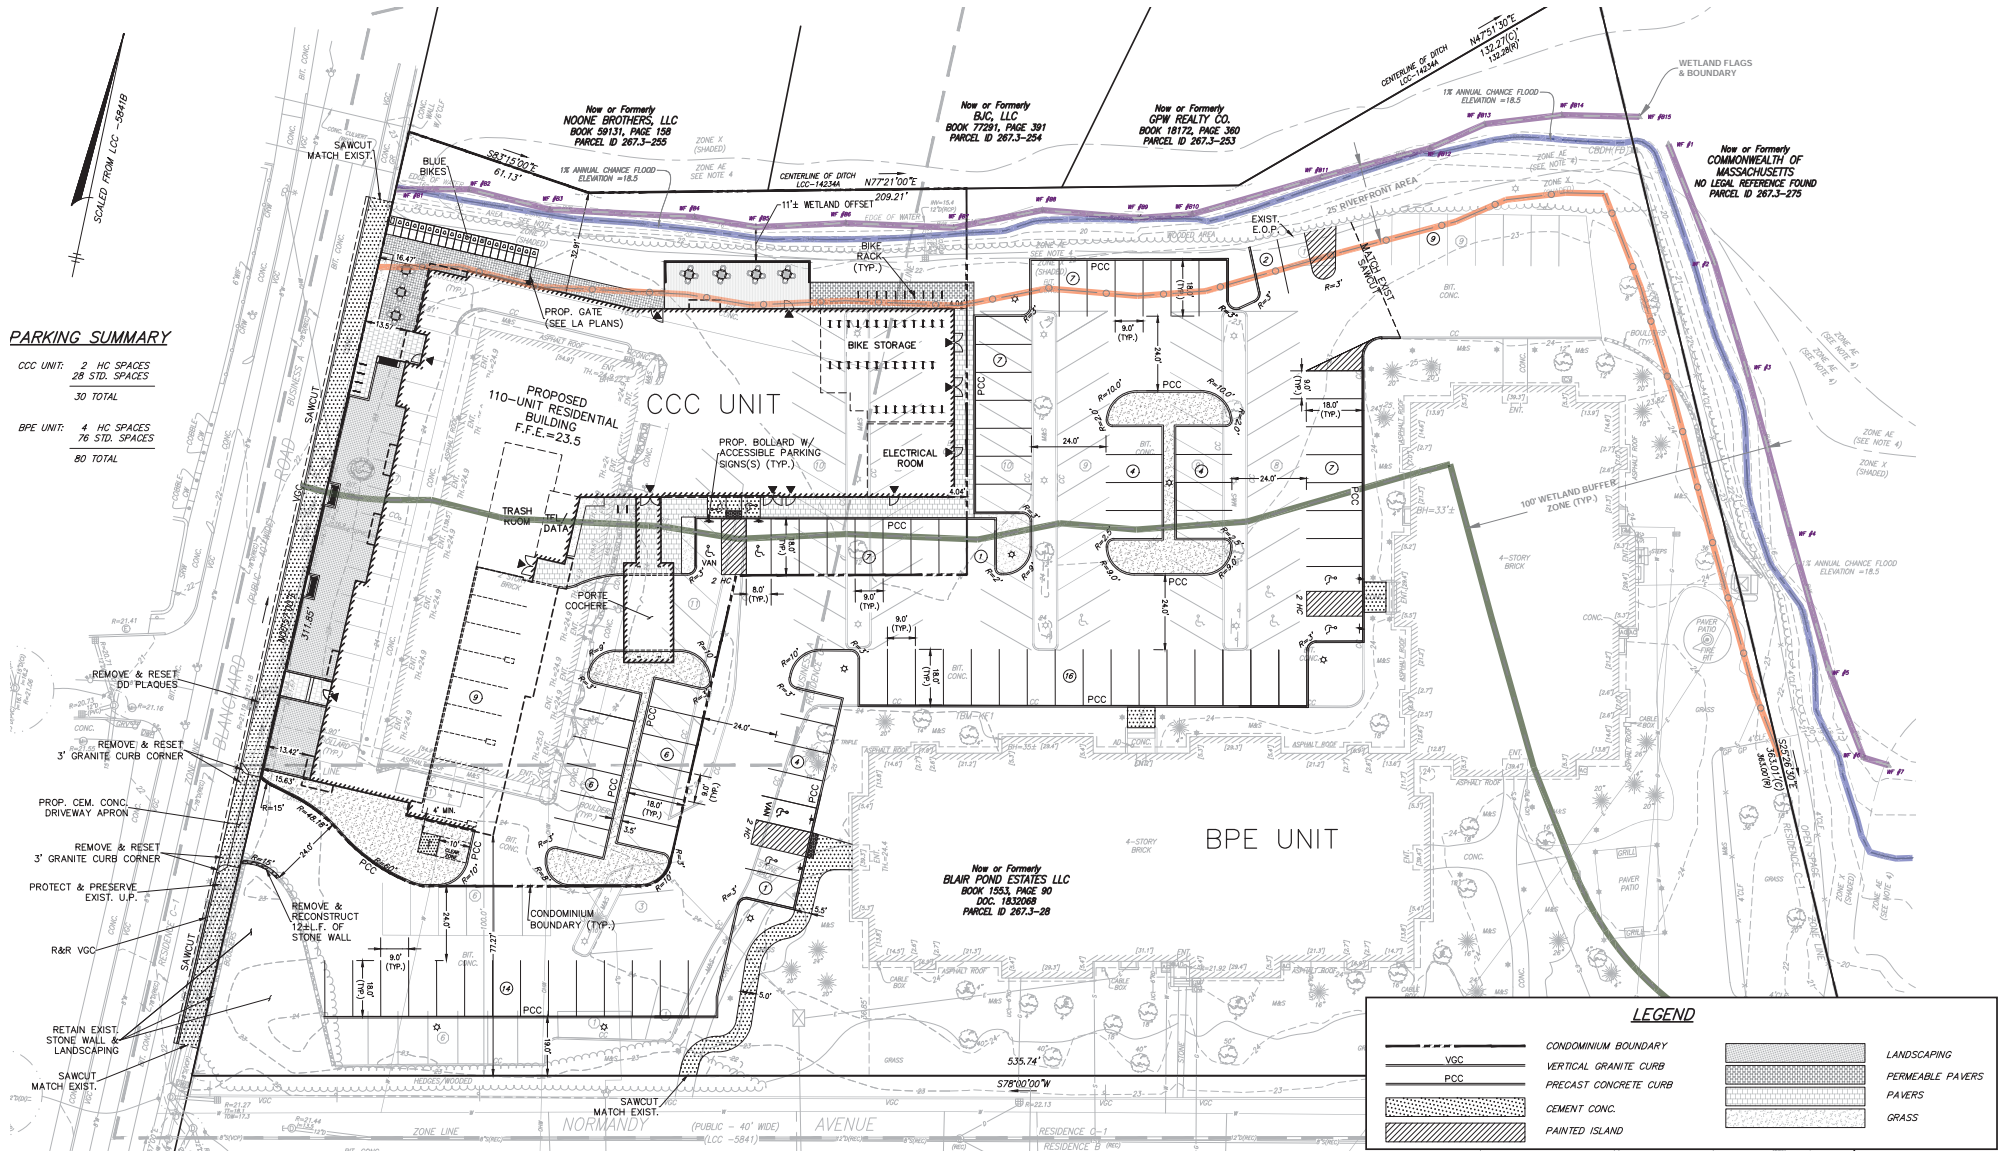

Site Layout and Materials Plan | Scale 1" = 40'-0"

87-101 Blanchard Road, Cambridge