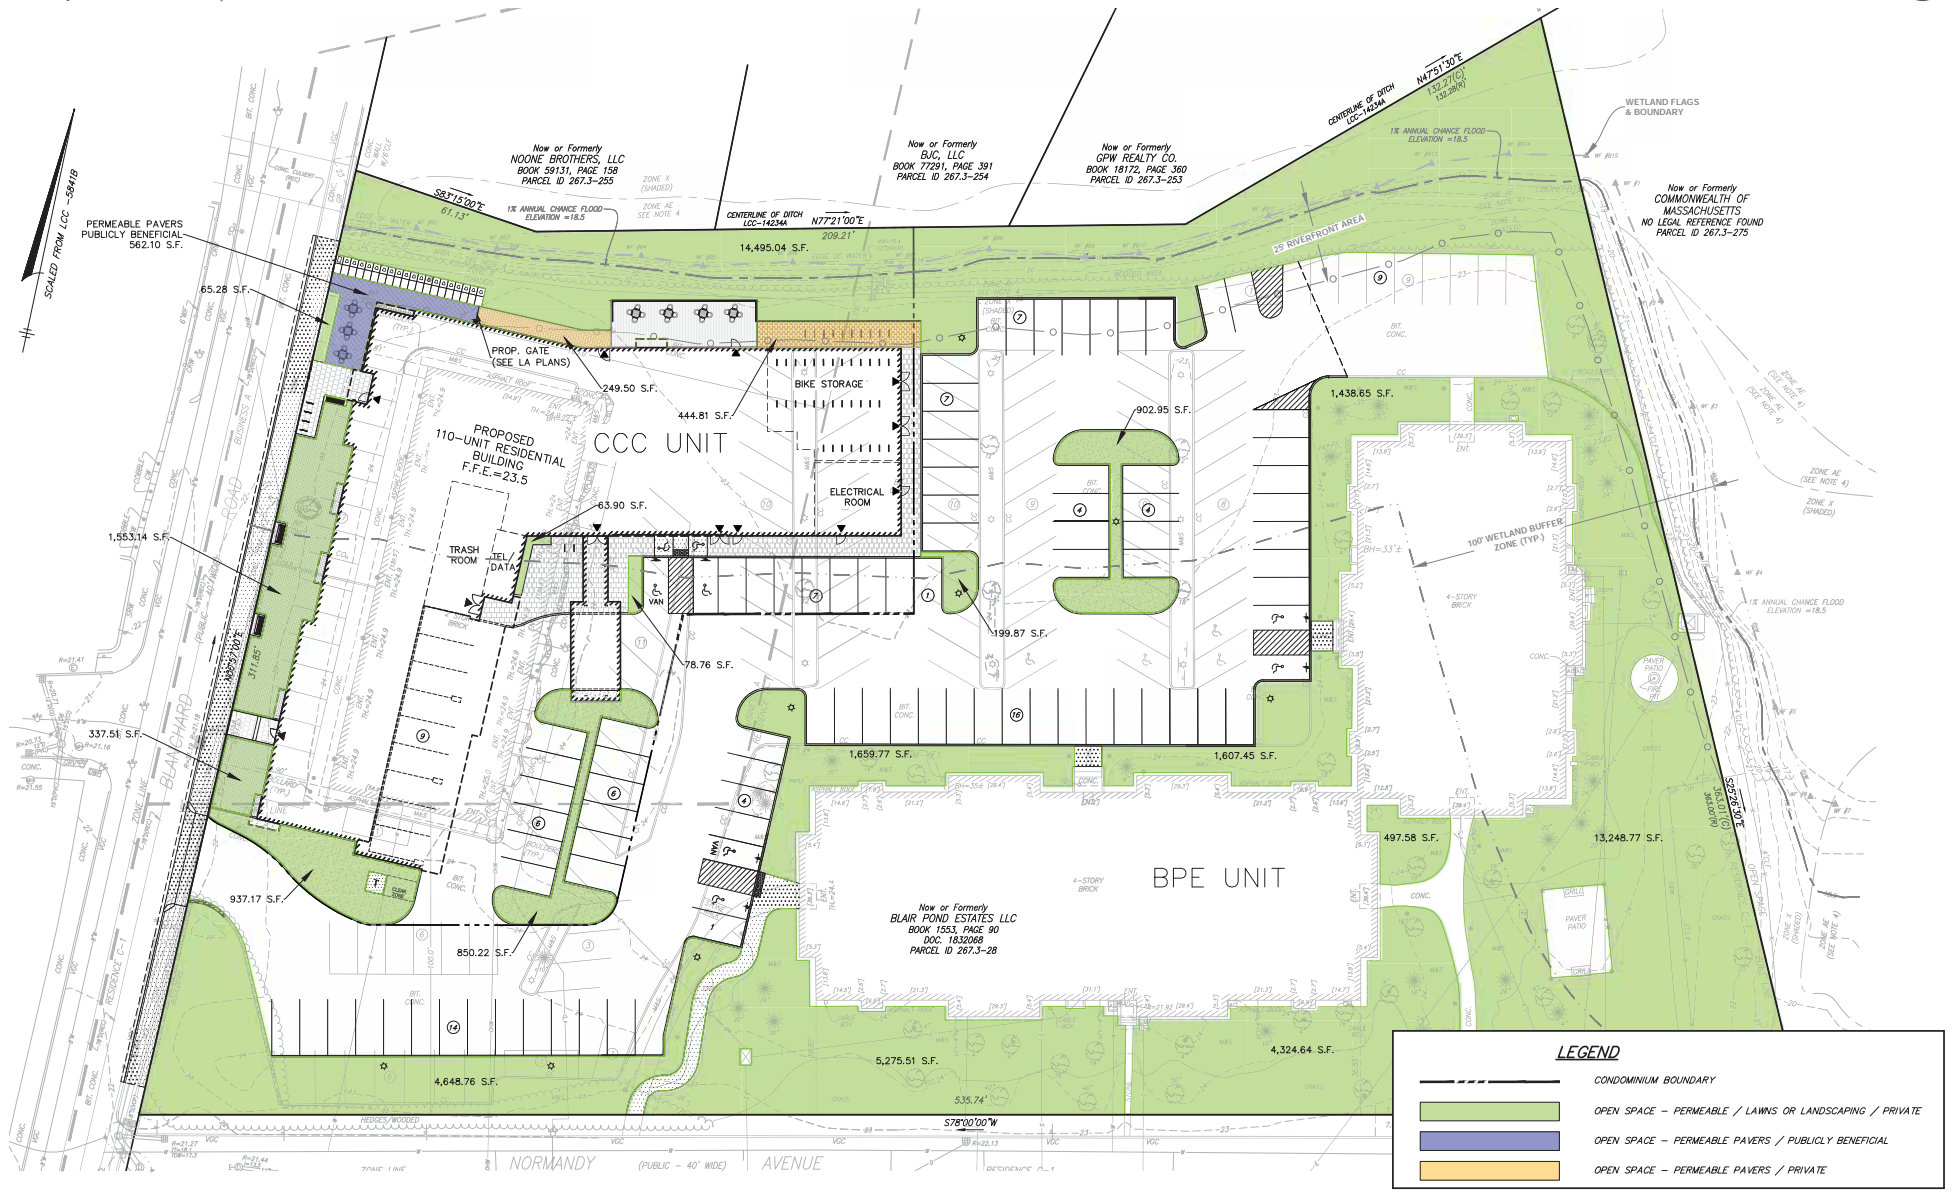

87-101 Blanchard Road, Cambridge