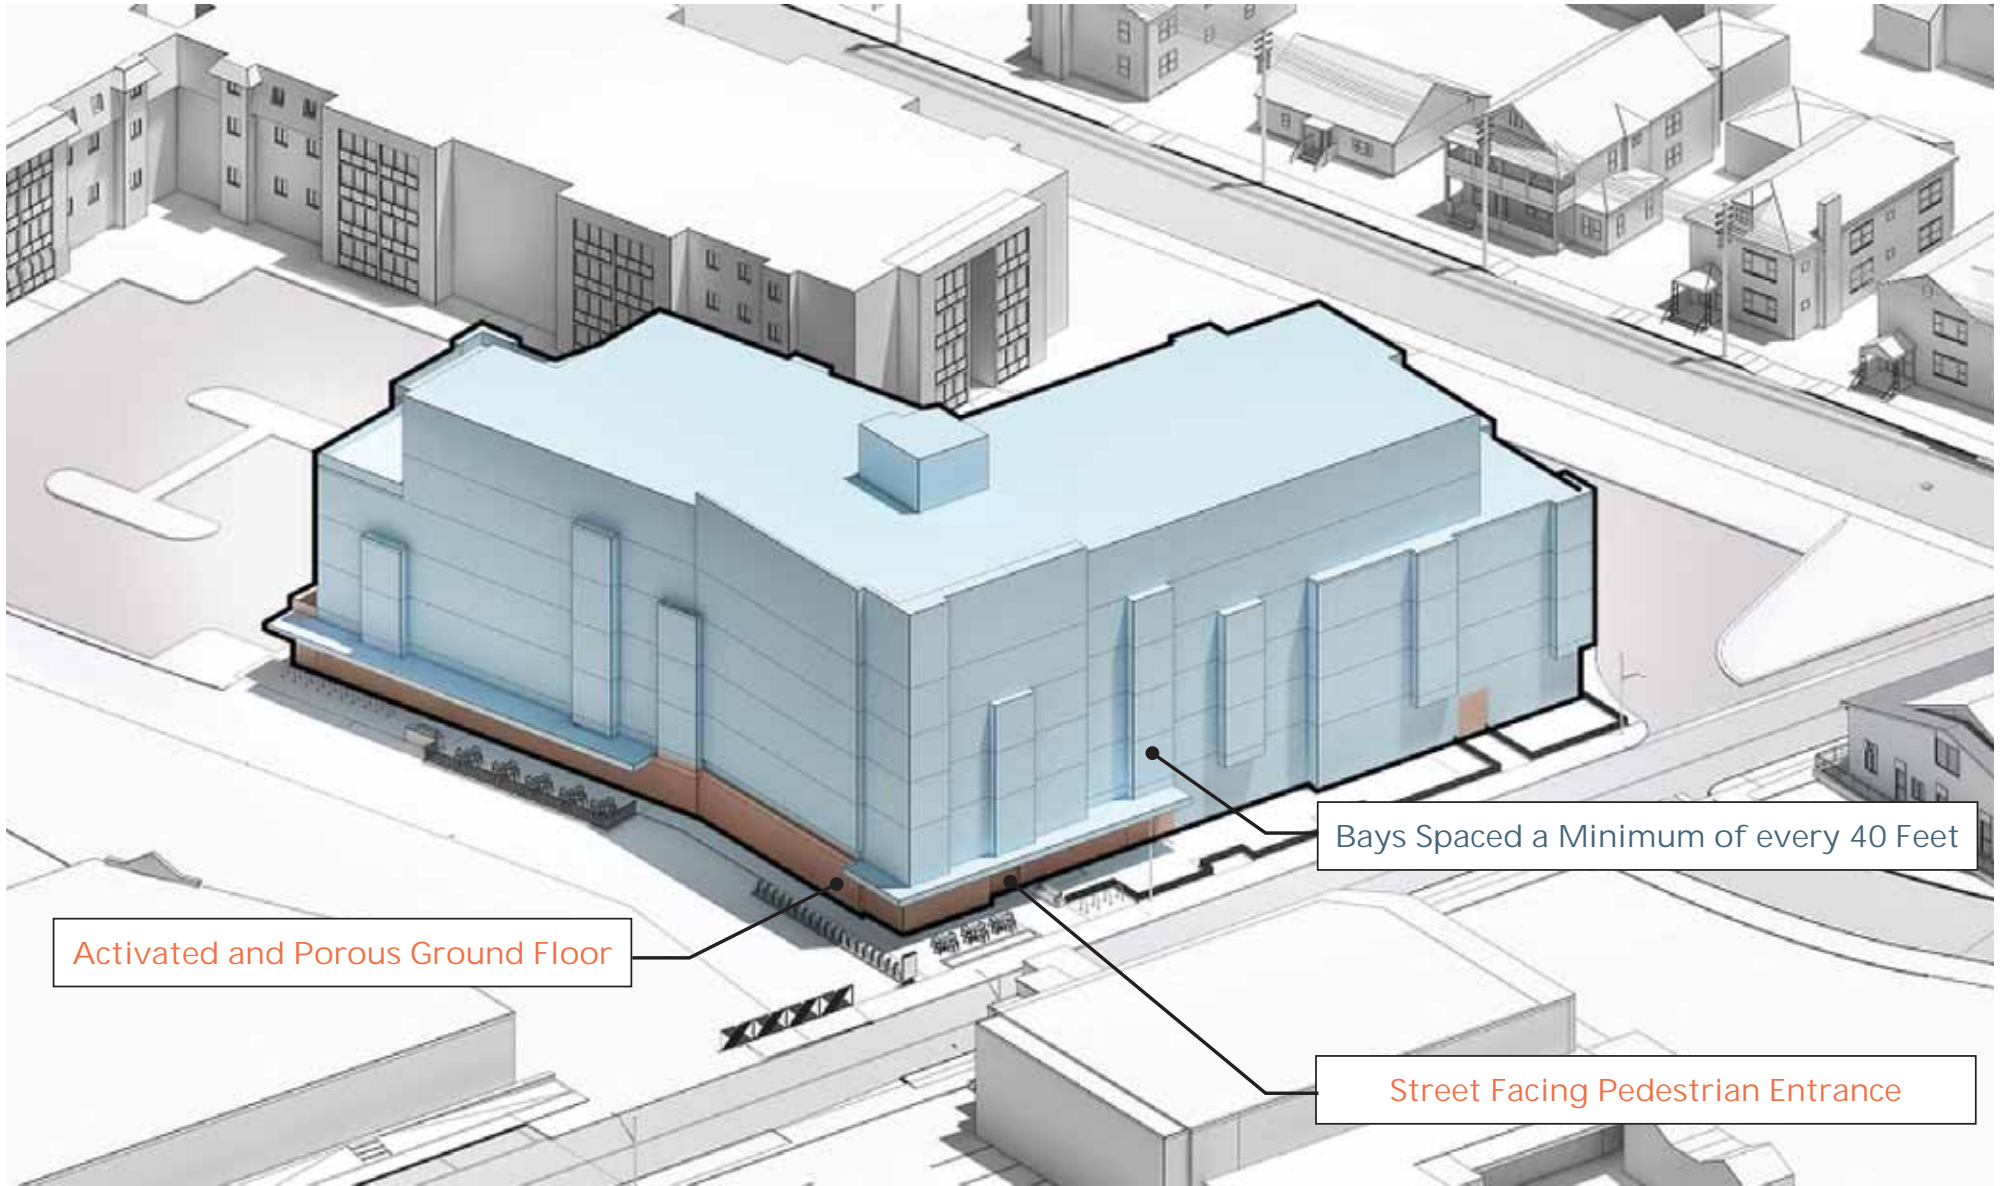

Facade Articulation Diagram

87-101 Blanchard Road, Cambridge