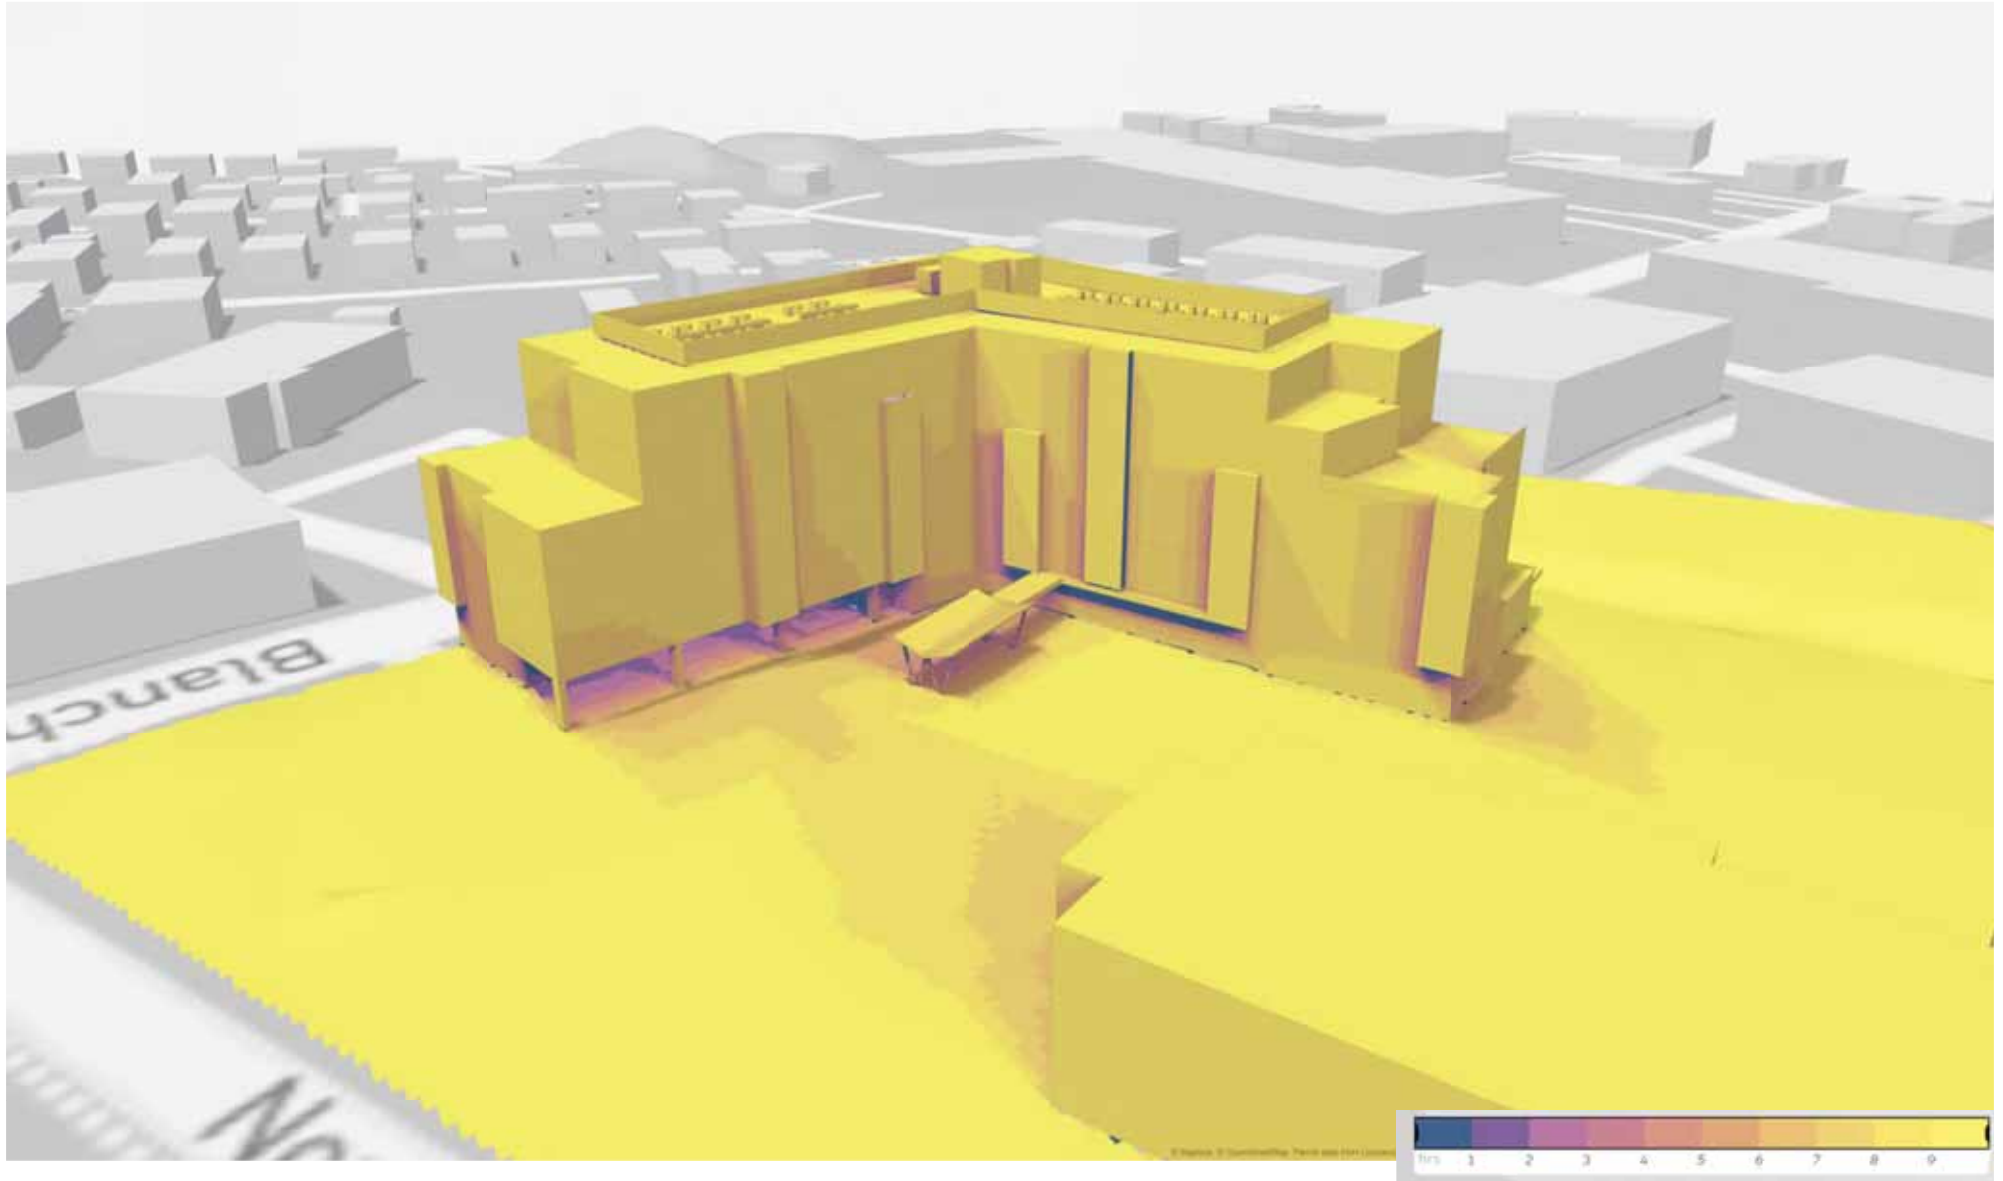

Sunlight Analysis | June 21st

87-101 Blanchard Road, Cambridge

Cambridge, MA | November 29, 2023 | 22100 | © The Architectural Team, Inc.

B'NAI B'RITH HOUSING

HANCOCK ASSOCIATES
Surveyors | Engineers | Architects

ground tat