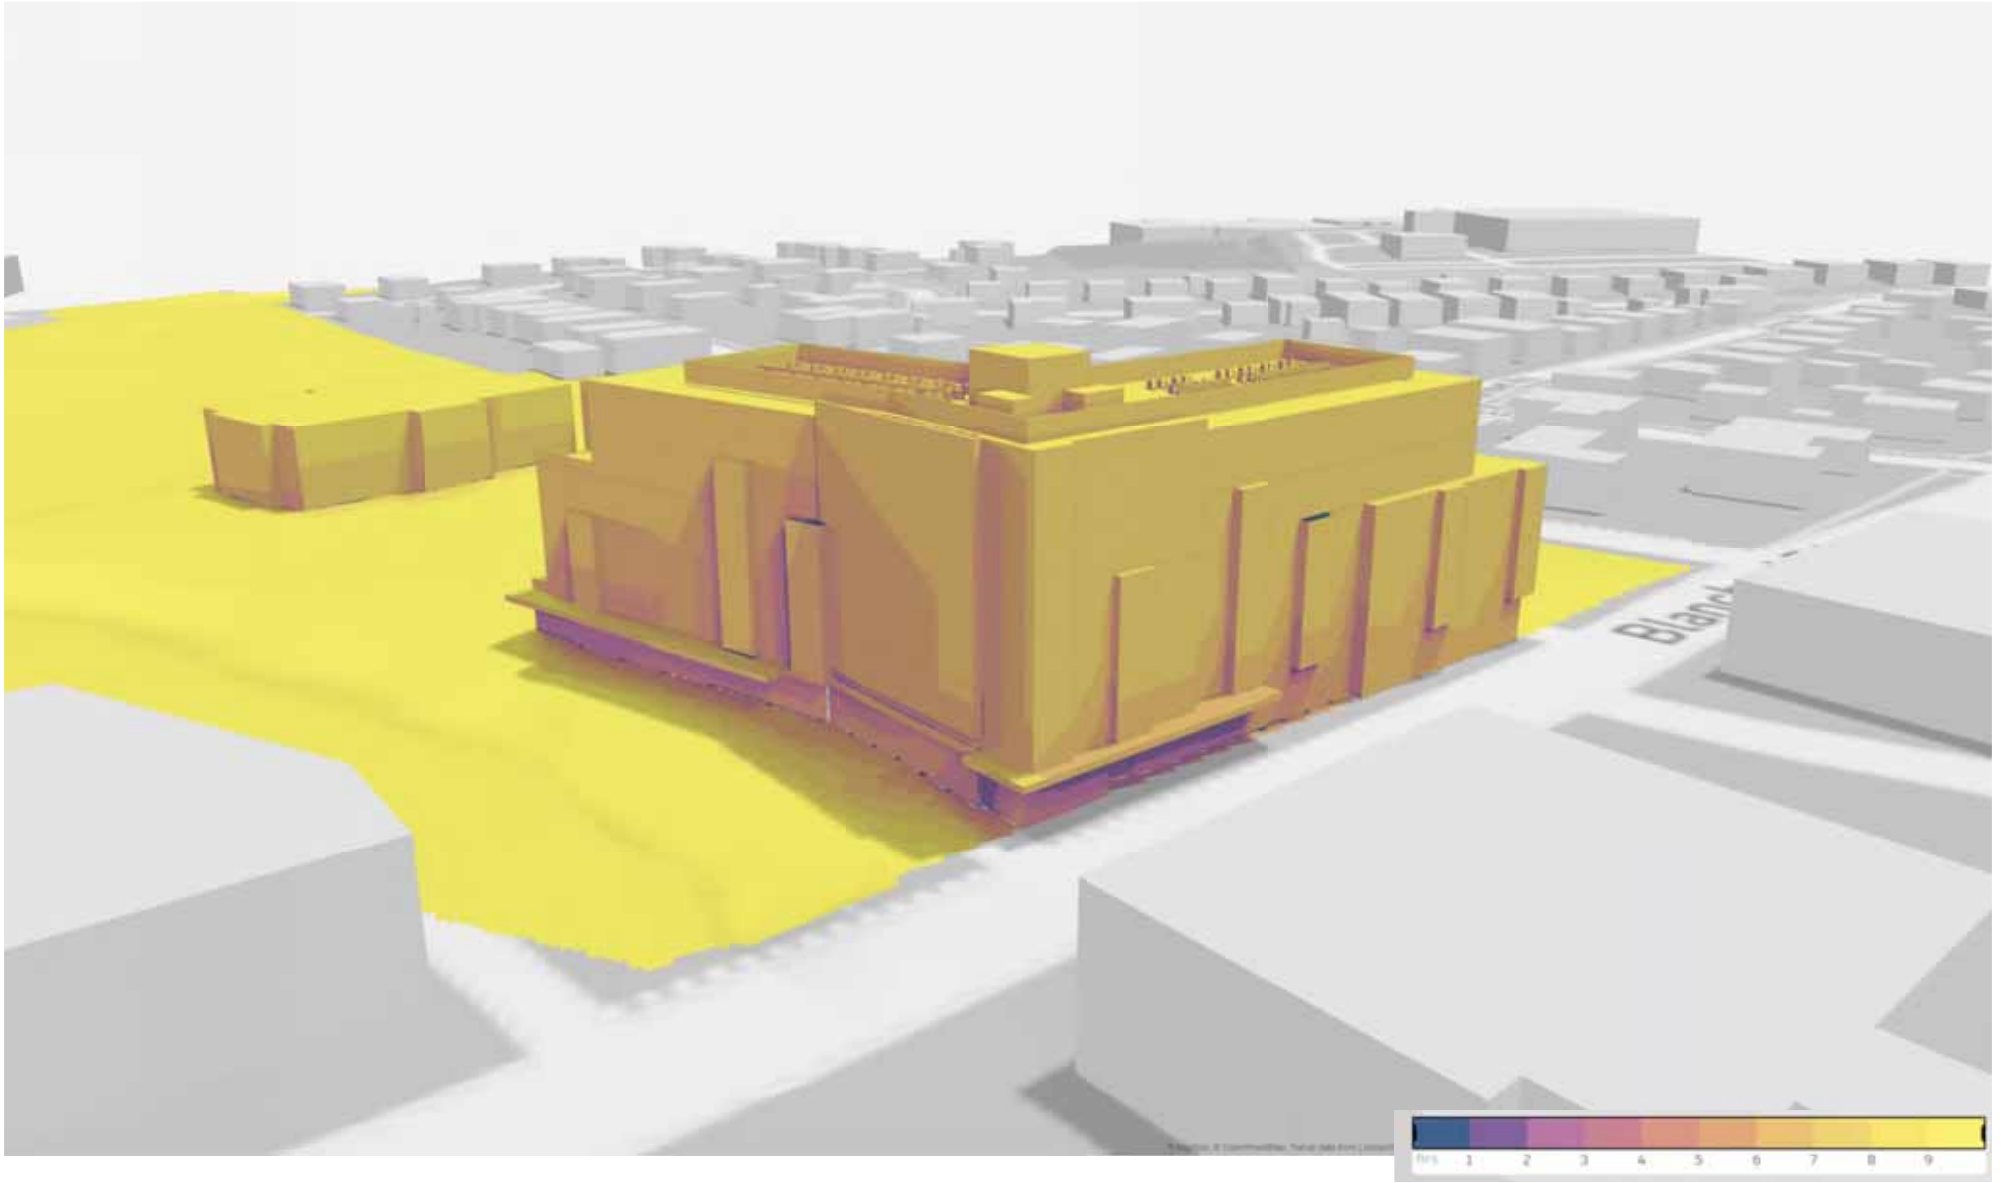

Sunlight Analysis | June 21st

87-101 Blanchard Road, Cambridge