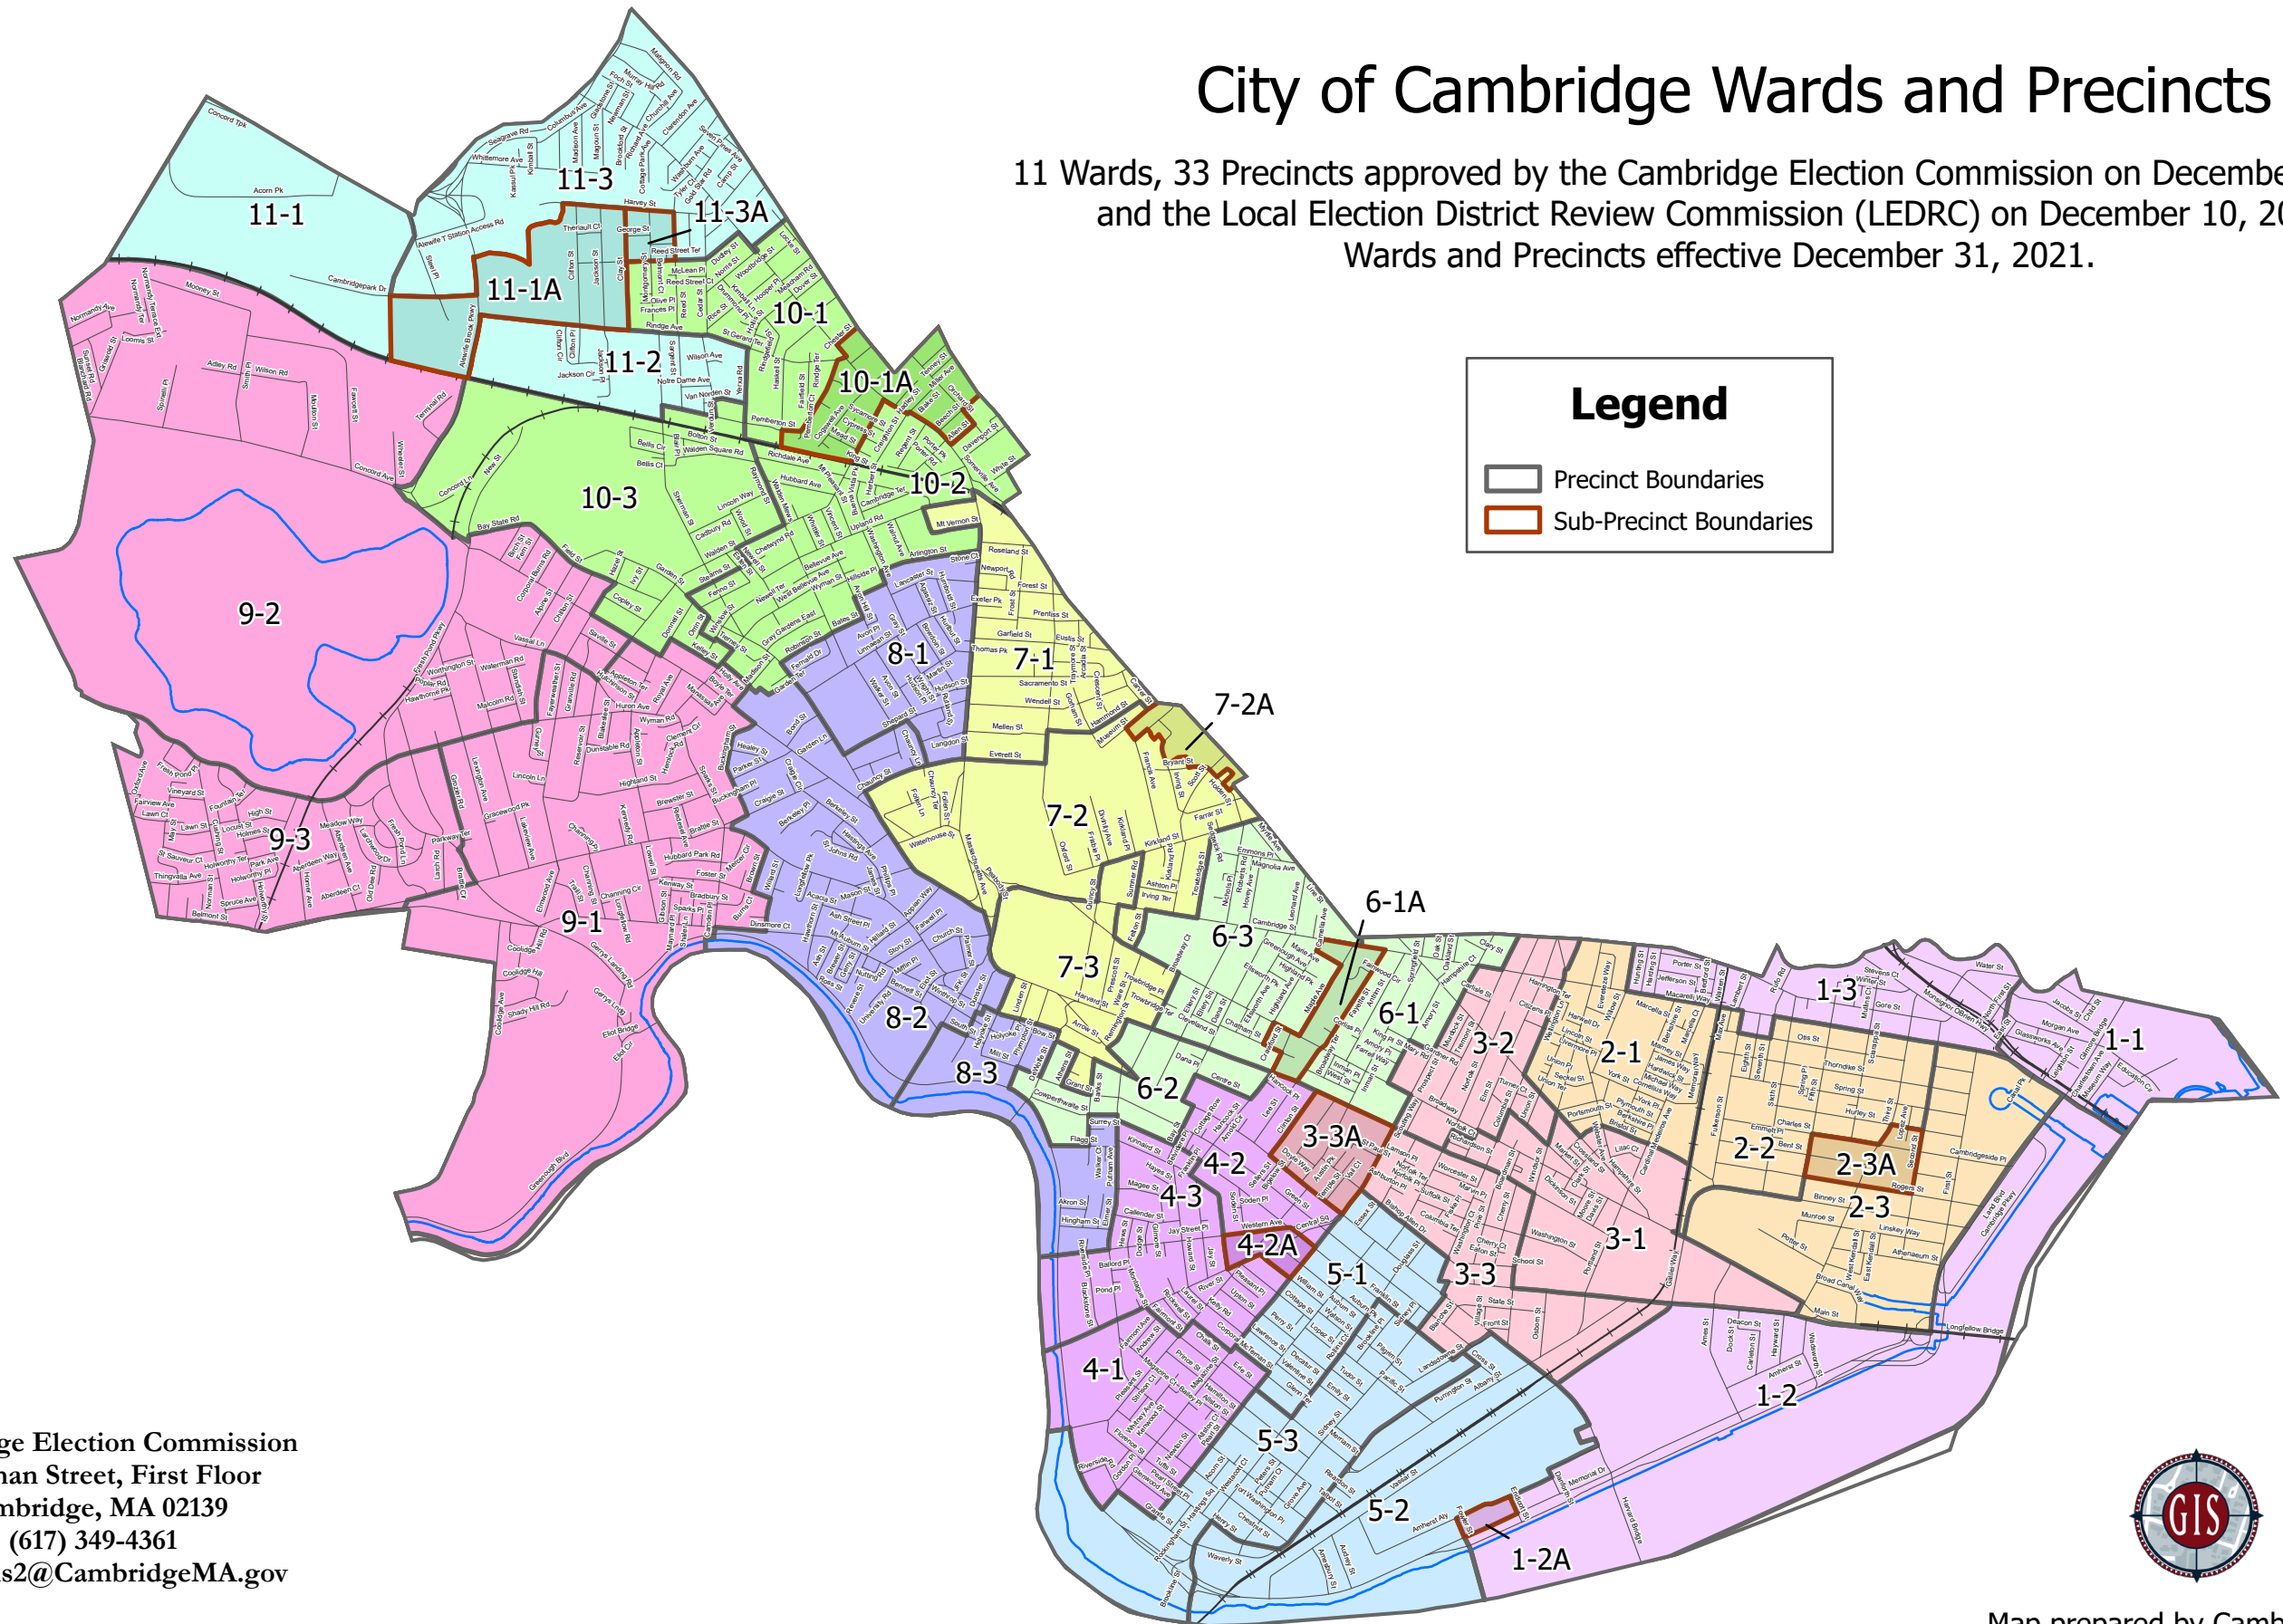

# City of Cambridge Wards and Precincts

11 Wards, 33 Precincts approved by the Cambridge Election Commission on December 8, 2021 and the Local Election District Review Commission (LEDRC) on December 10, 2021. Wards and Precincts effective December 31, 2021.