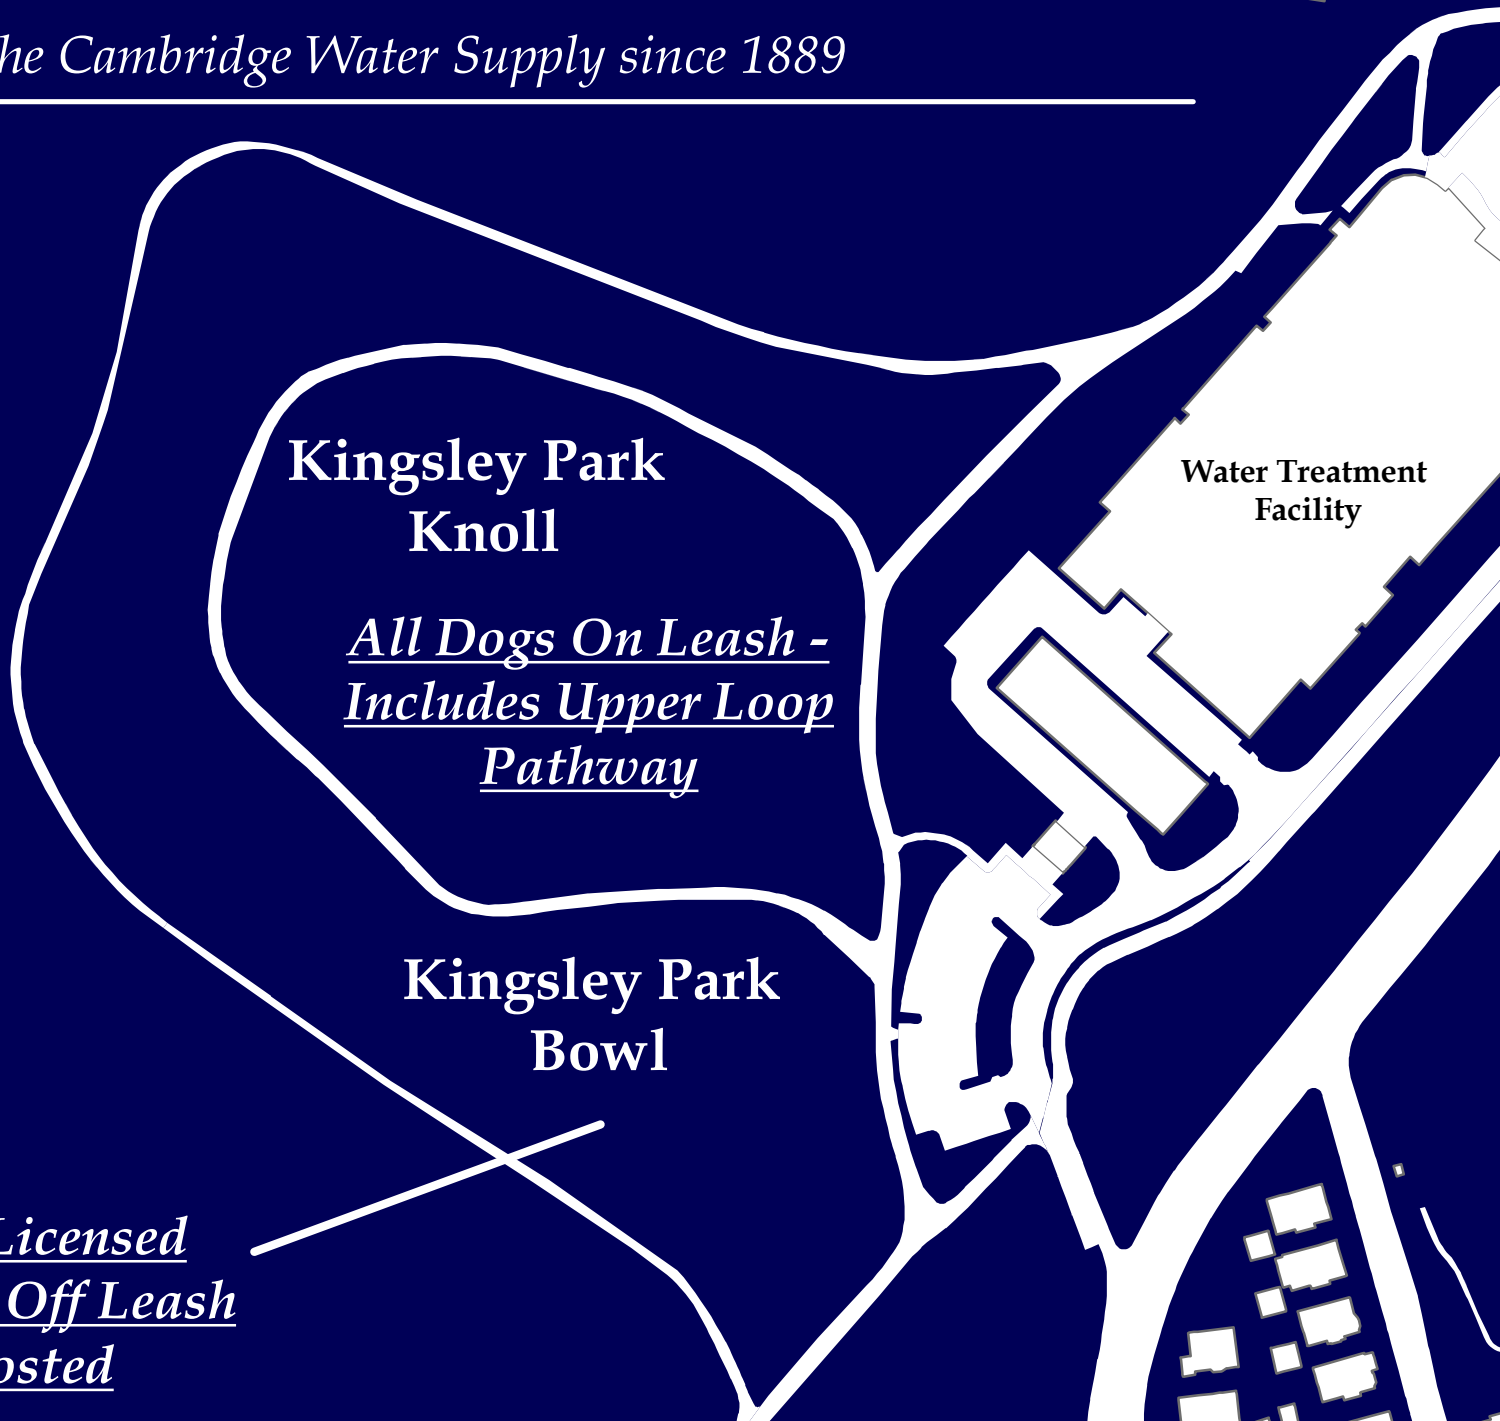

# Fresh Pond Reservation

*Protecting the Cambridge Water Supply since 1889*

**Kingsley Park  
Knoll**

*All Dogs On Leash -  
Includes Upper Loop  
Pathway*

**Kingsley Park  
Bowl**

**Water Treatment  
Facility**

*Cambridge-Licensed  
Dogs Allowed Off Leash  
Unless Posted*