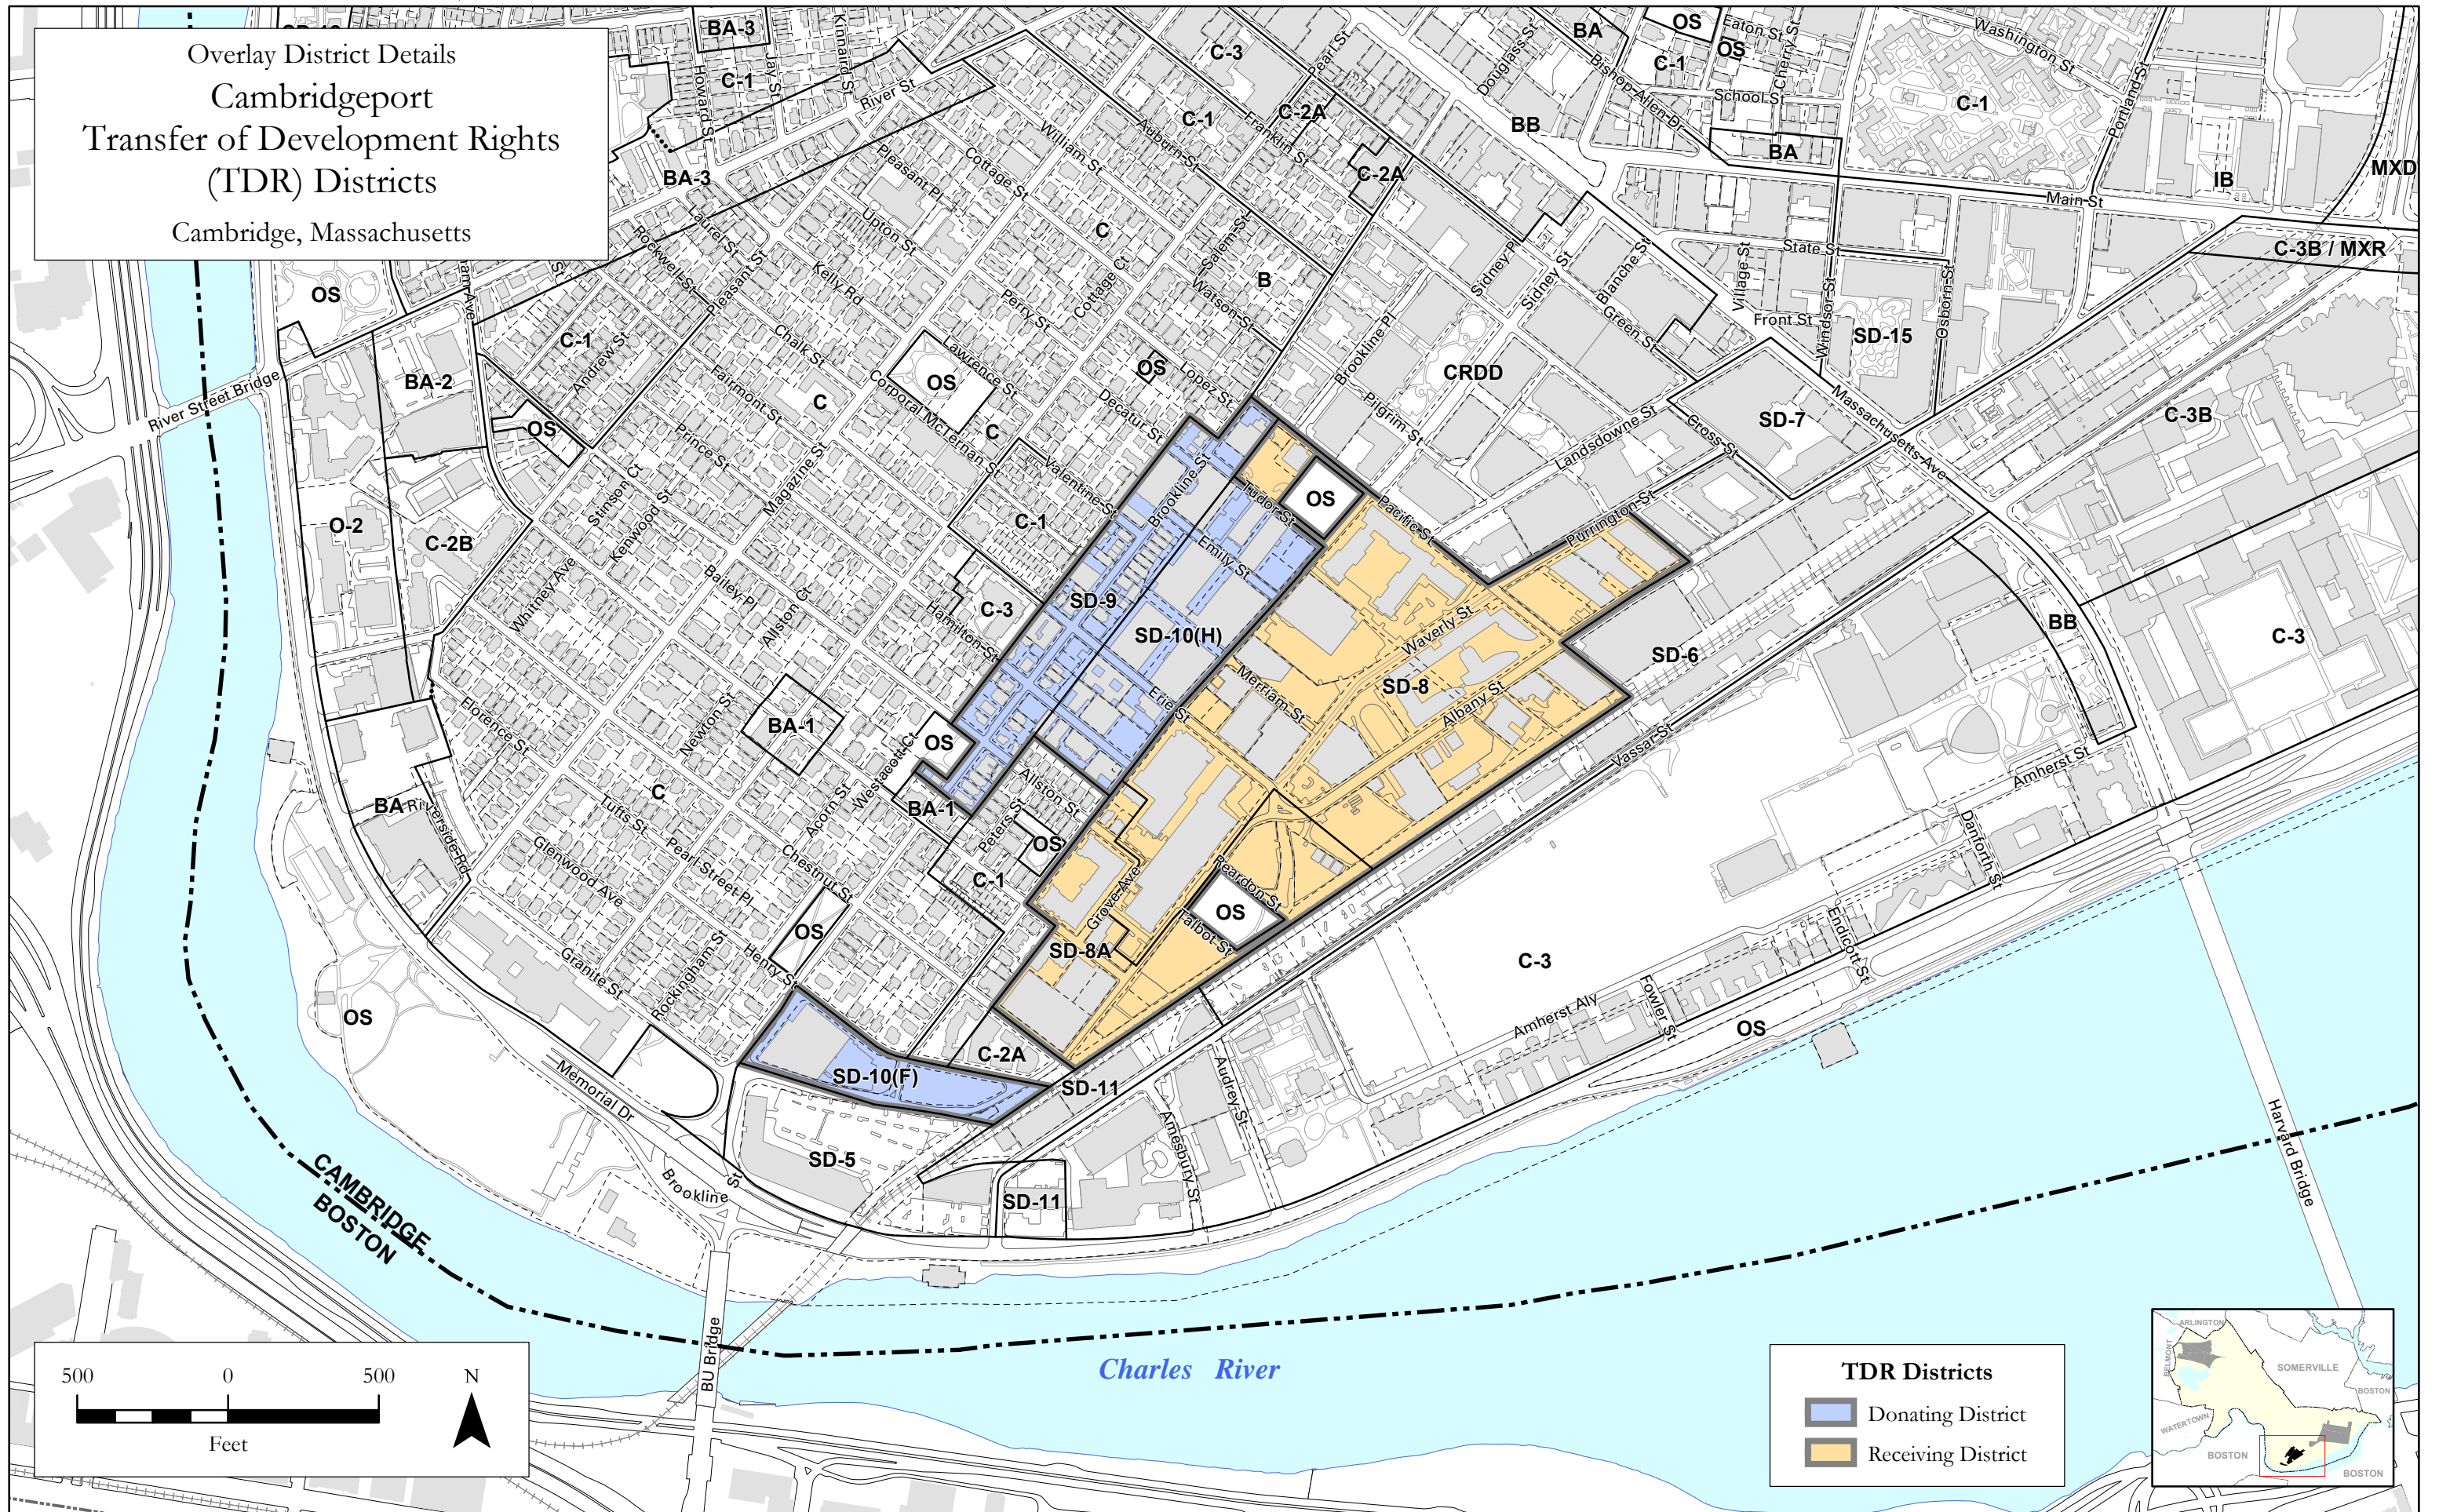

Overlay District Details
 Cambridgeport
 Transfer of Development Rights
 (TDR) Districts
 Cambridge, Massachusetts

TDR Districts

- Donating District
- Receiving District

500 0 500
 Feet N