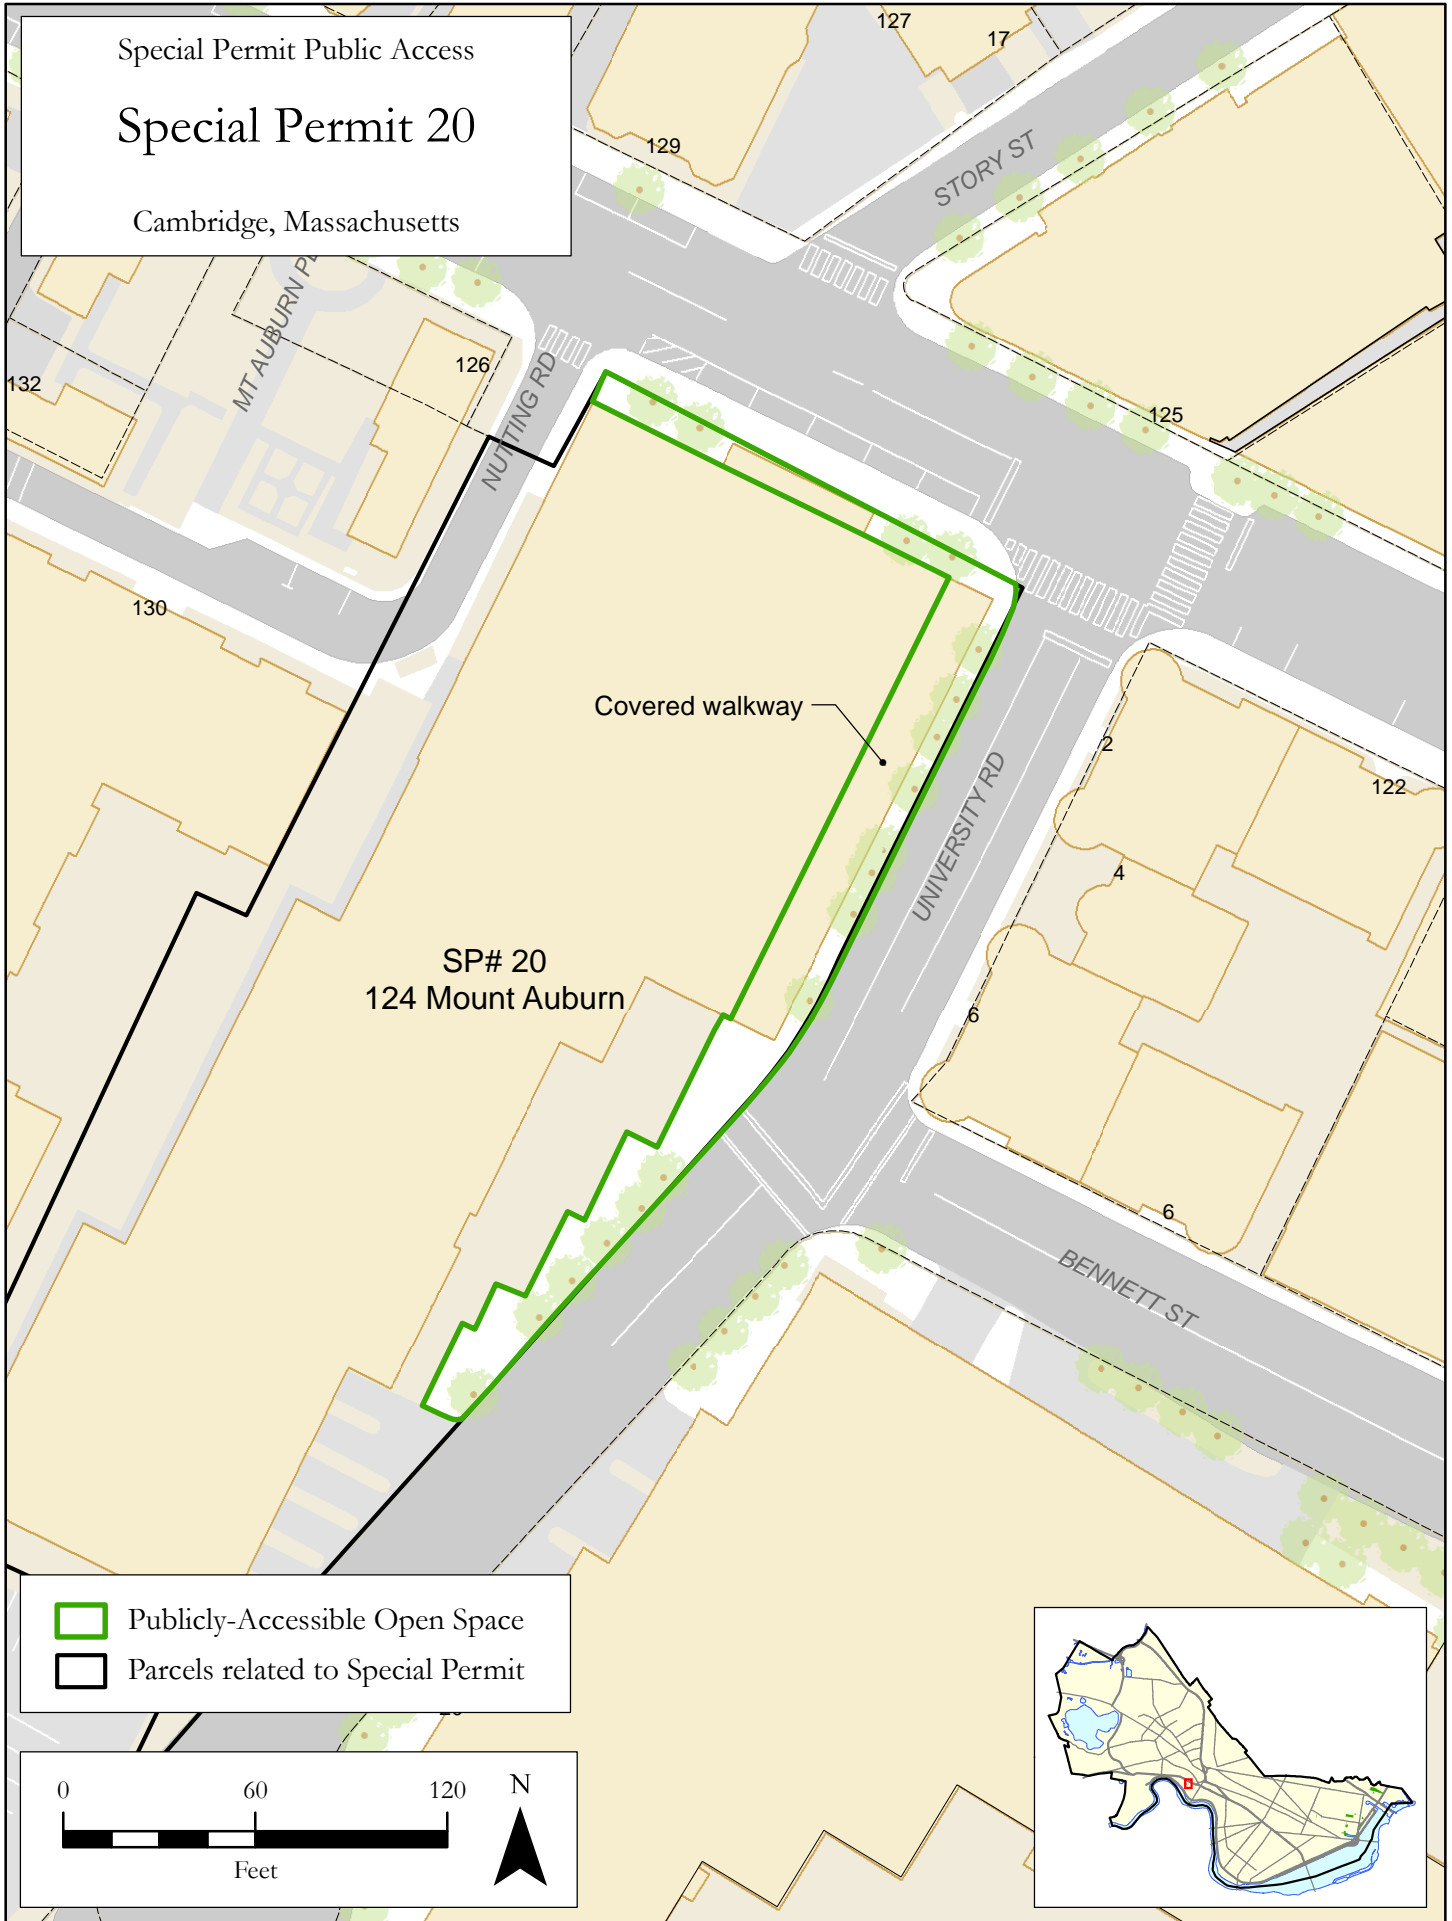

Special Permit Public Access

Special Permit 20

Cambridge, Massachusetts

-  Publicly-Accessible Open Space
-  Parcels related to Special Permit