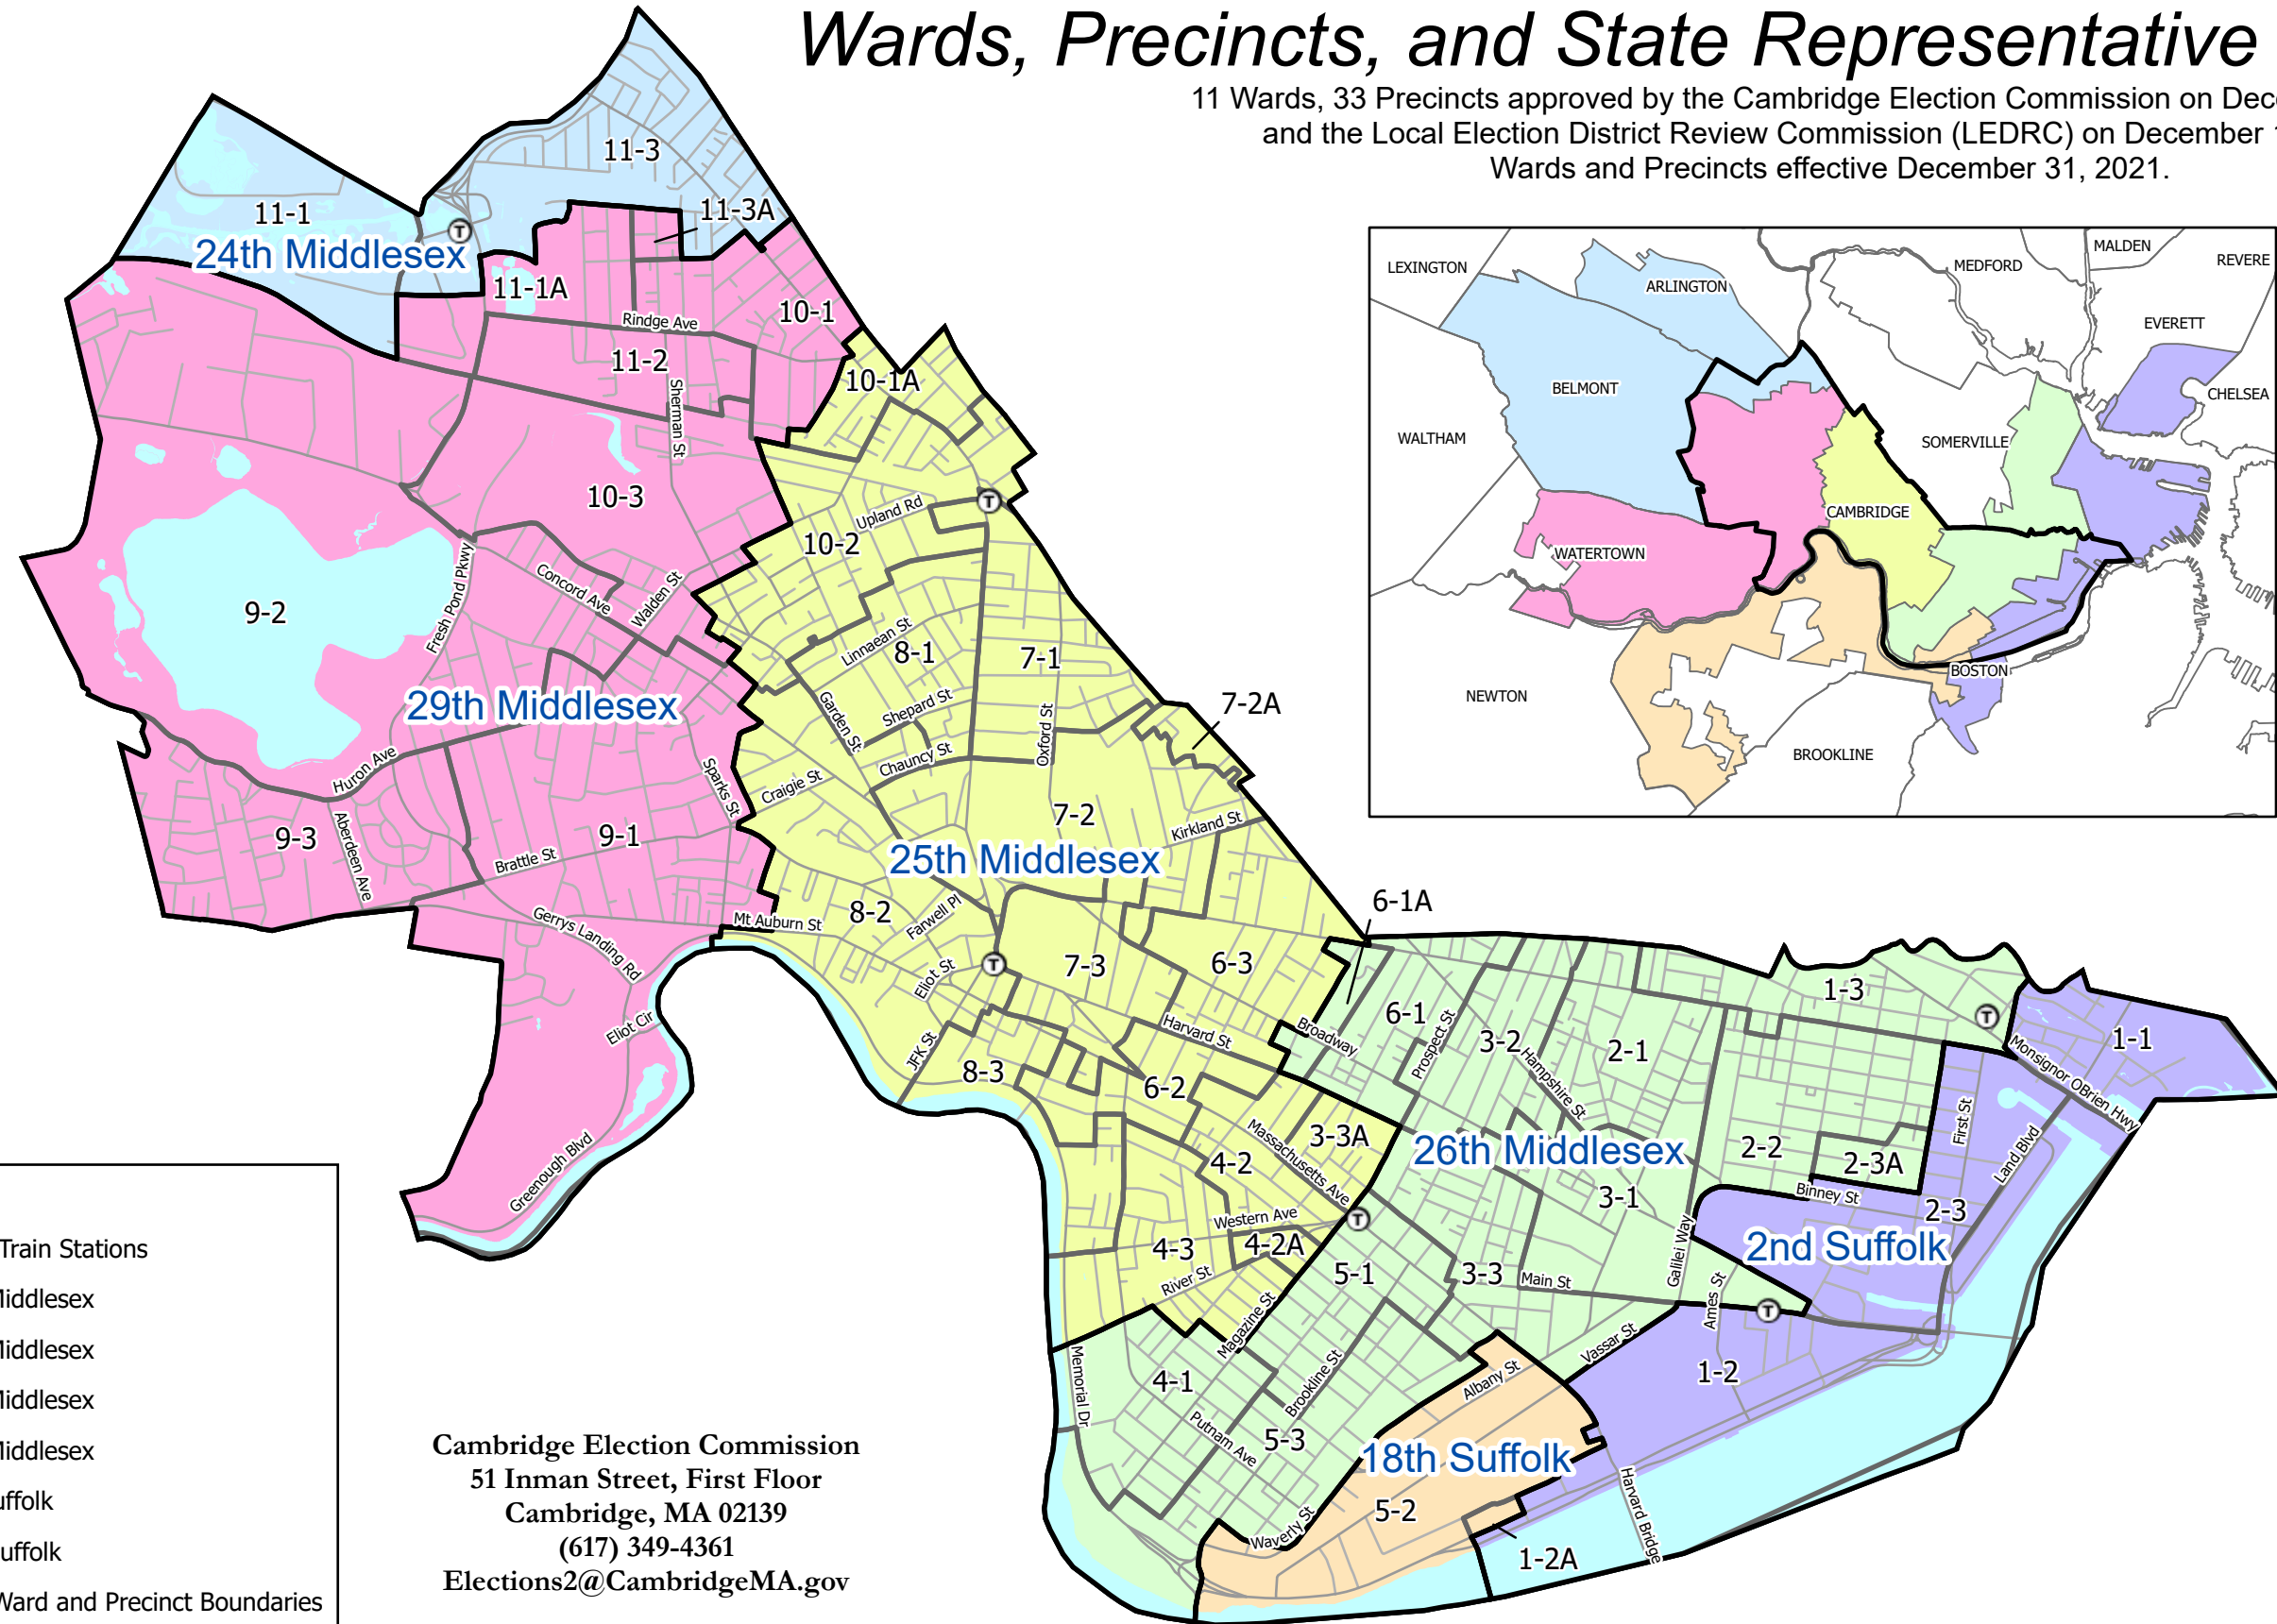

City of Cambridge

Wards, Precincts, and State Representative Districts

11 Wards, 33 Precincts approved by the Cambridge Election Commission on December 8, 2021
and the Local Election District Review Commission (LEDRC) on December 10, 2021.
Wards and Precincts effective December 31, 2021.

Legend

- MBTA Train Stations
- 24th Middlesex
- 25th Middlesex
- 26th Middlesex
- 29th Middlesex
- 2nd Suffolk
- 18th Suffolk
- 2022 Ward and Precinct Boundaries

Cambridge Election Commission
51 Inman Street, First Floor
Cambridge, MA 02139
(617) 349-4361
Elections2@CambridgeMA.gov