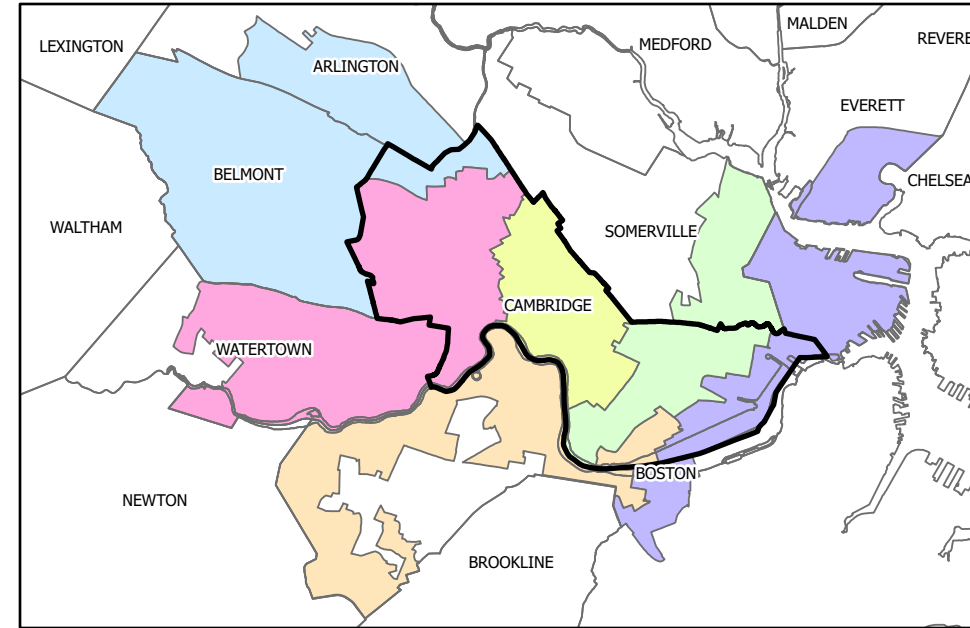

City of Cambridge

Wards, Precincts, and State Representative Districts

11 Wards, 33 Precincts approved by the Cambridge Election Commission on December 8, 2021
and the Local Election District Review Commission (LEDRC) on December 10, 2021.
Wards and Precincts effective December 31, 2021.

Legend

- MBTA Train Stations
- 24th Middlesex
- 25th Middlesex
- 26th Middlesex
- 29th Middlesex
- 2nd Suffolk
- 18th Suffolk
- 2022 Ward and Precinct Boundaries

Cambridge Election Commission
51 Inman Street, First Floor
Cambridge, MA 02139
(617) 349-4361
Elections2@CambridgeMA.gov