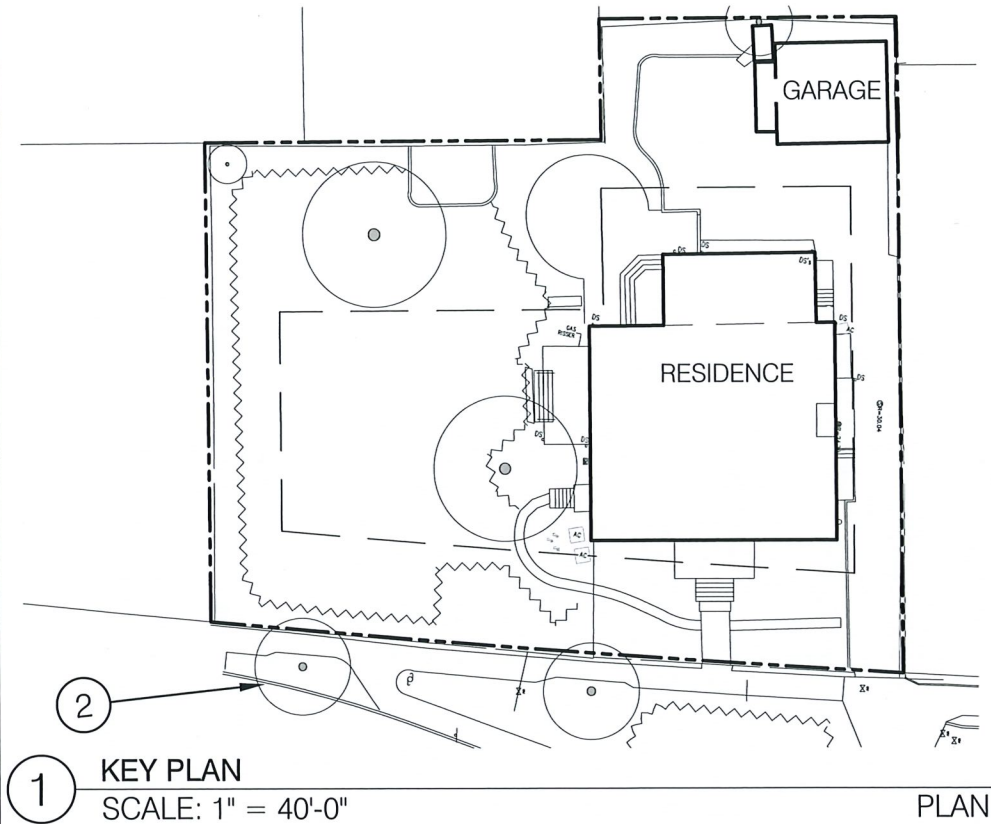

Sheet Reference: -

Scale: 1/16" = 1'-0" Date: 12 SEPTEMBER 2023

Drawn By: Project Number: 22008

2 EXISTING SITE CONDITIONS
SCALE: N.T.S.

IMAGE

95 IRVING STREET, CAMBRIDGE, MA	EXISTING CONDITIONS IMAGE	Sheet Reference: -		2
GREGORY LOMBARDI DESIGN INCORPORATED Landscape Architecture 221 Boston Road North Billerica, Massachusetts 01862 Phone 617.492.2808 Fax 617.492.2904		Scale: AS SHOWN	Date: 10 OCTOBER 2023	
		Drawn By:	Project Number: 22008	