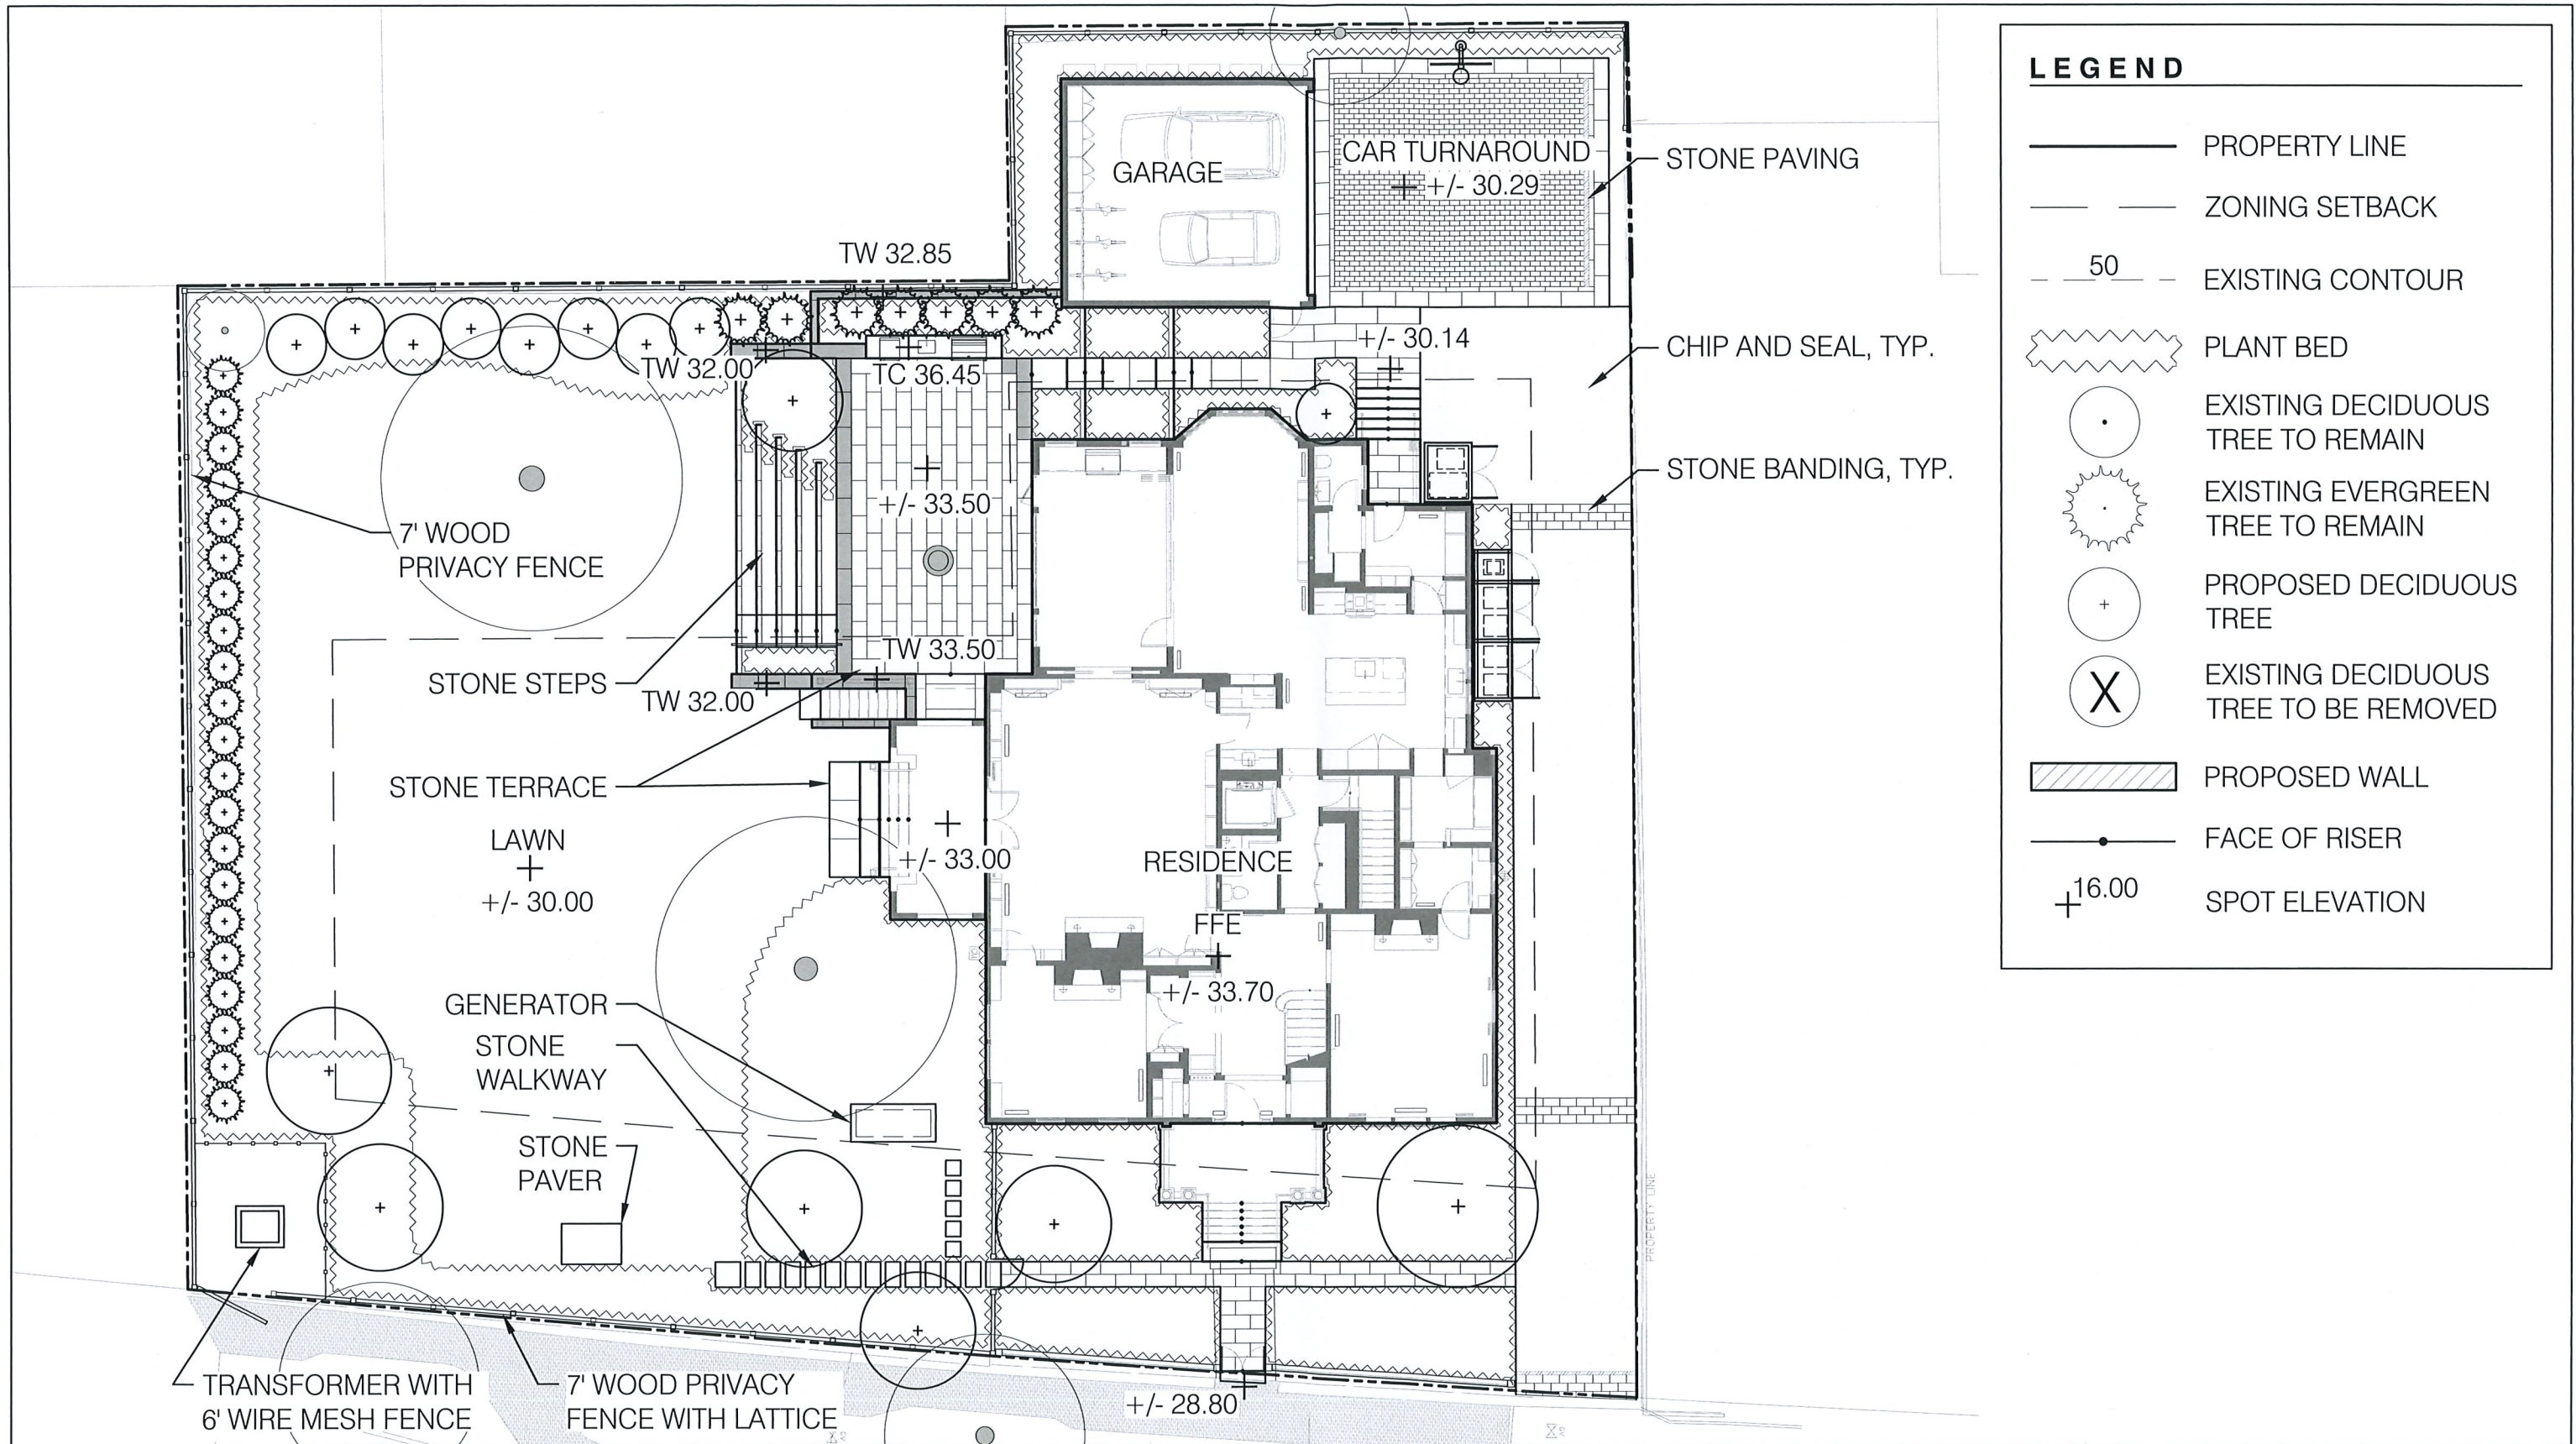

95 IRVING STREET, CAMBRIDGE, MA		PROPOSED SITE PLAN		Sheet Reference: -
GREGORY LOMBARDI DESIGN INCORPORATED Landscape Architecture 221 Boston Road North Billerica, Massachusetts 01862 Phone 617.492.2808 Fax 617.492.2904				Scale: 1/16" = 1'-0" Date: 10 OCTOBER 2023
				Drawn By: Project Number: 22008
				4