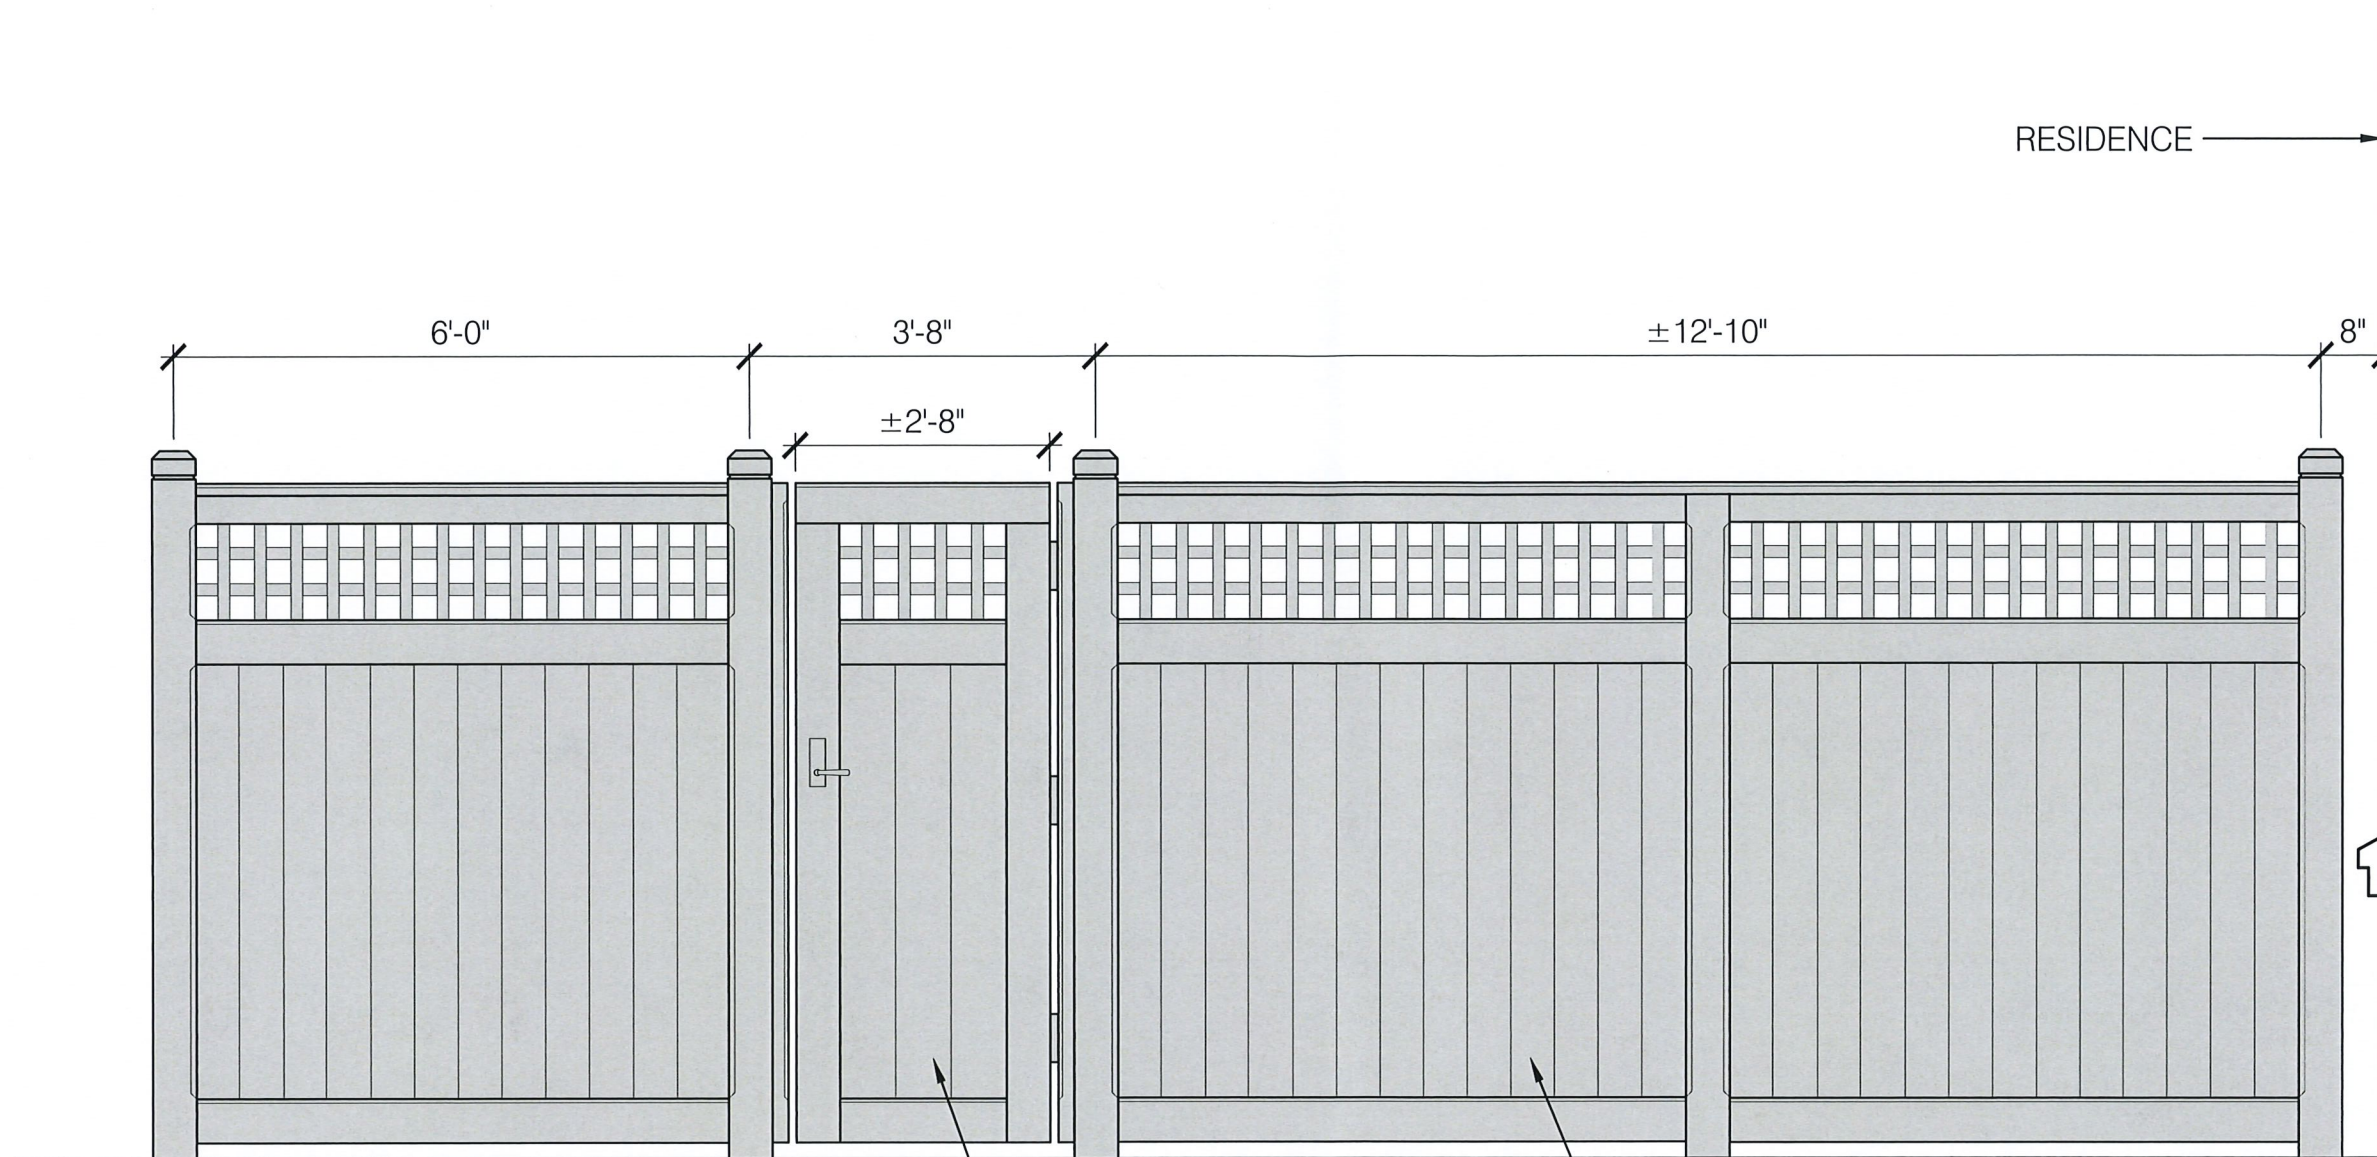

PROPOSED 7' GATE WITH LATTICE; SEE DETAILS

PROPOSED 7' FENCE WITH LATTICE; SEE DETAILS

95 IRVING STREET, CAMBRIDGE, MA

7' PRIVACY FENCE WITH LATTICE AND GATE ELEVATION

Sheet Reference: -

GREGORY LOMBARDI DESIGN INCORPORATED
Landscape Architecture
221 Boston Road
North Billerica, Massachusetts 01862
Phone 617.492.2808 Fax 617.492.2904

Scale: 1/2" = 1'-0"

Date: 10 OCTOBER 2023

Drawn By:

Project Number: 22008