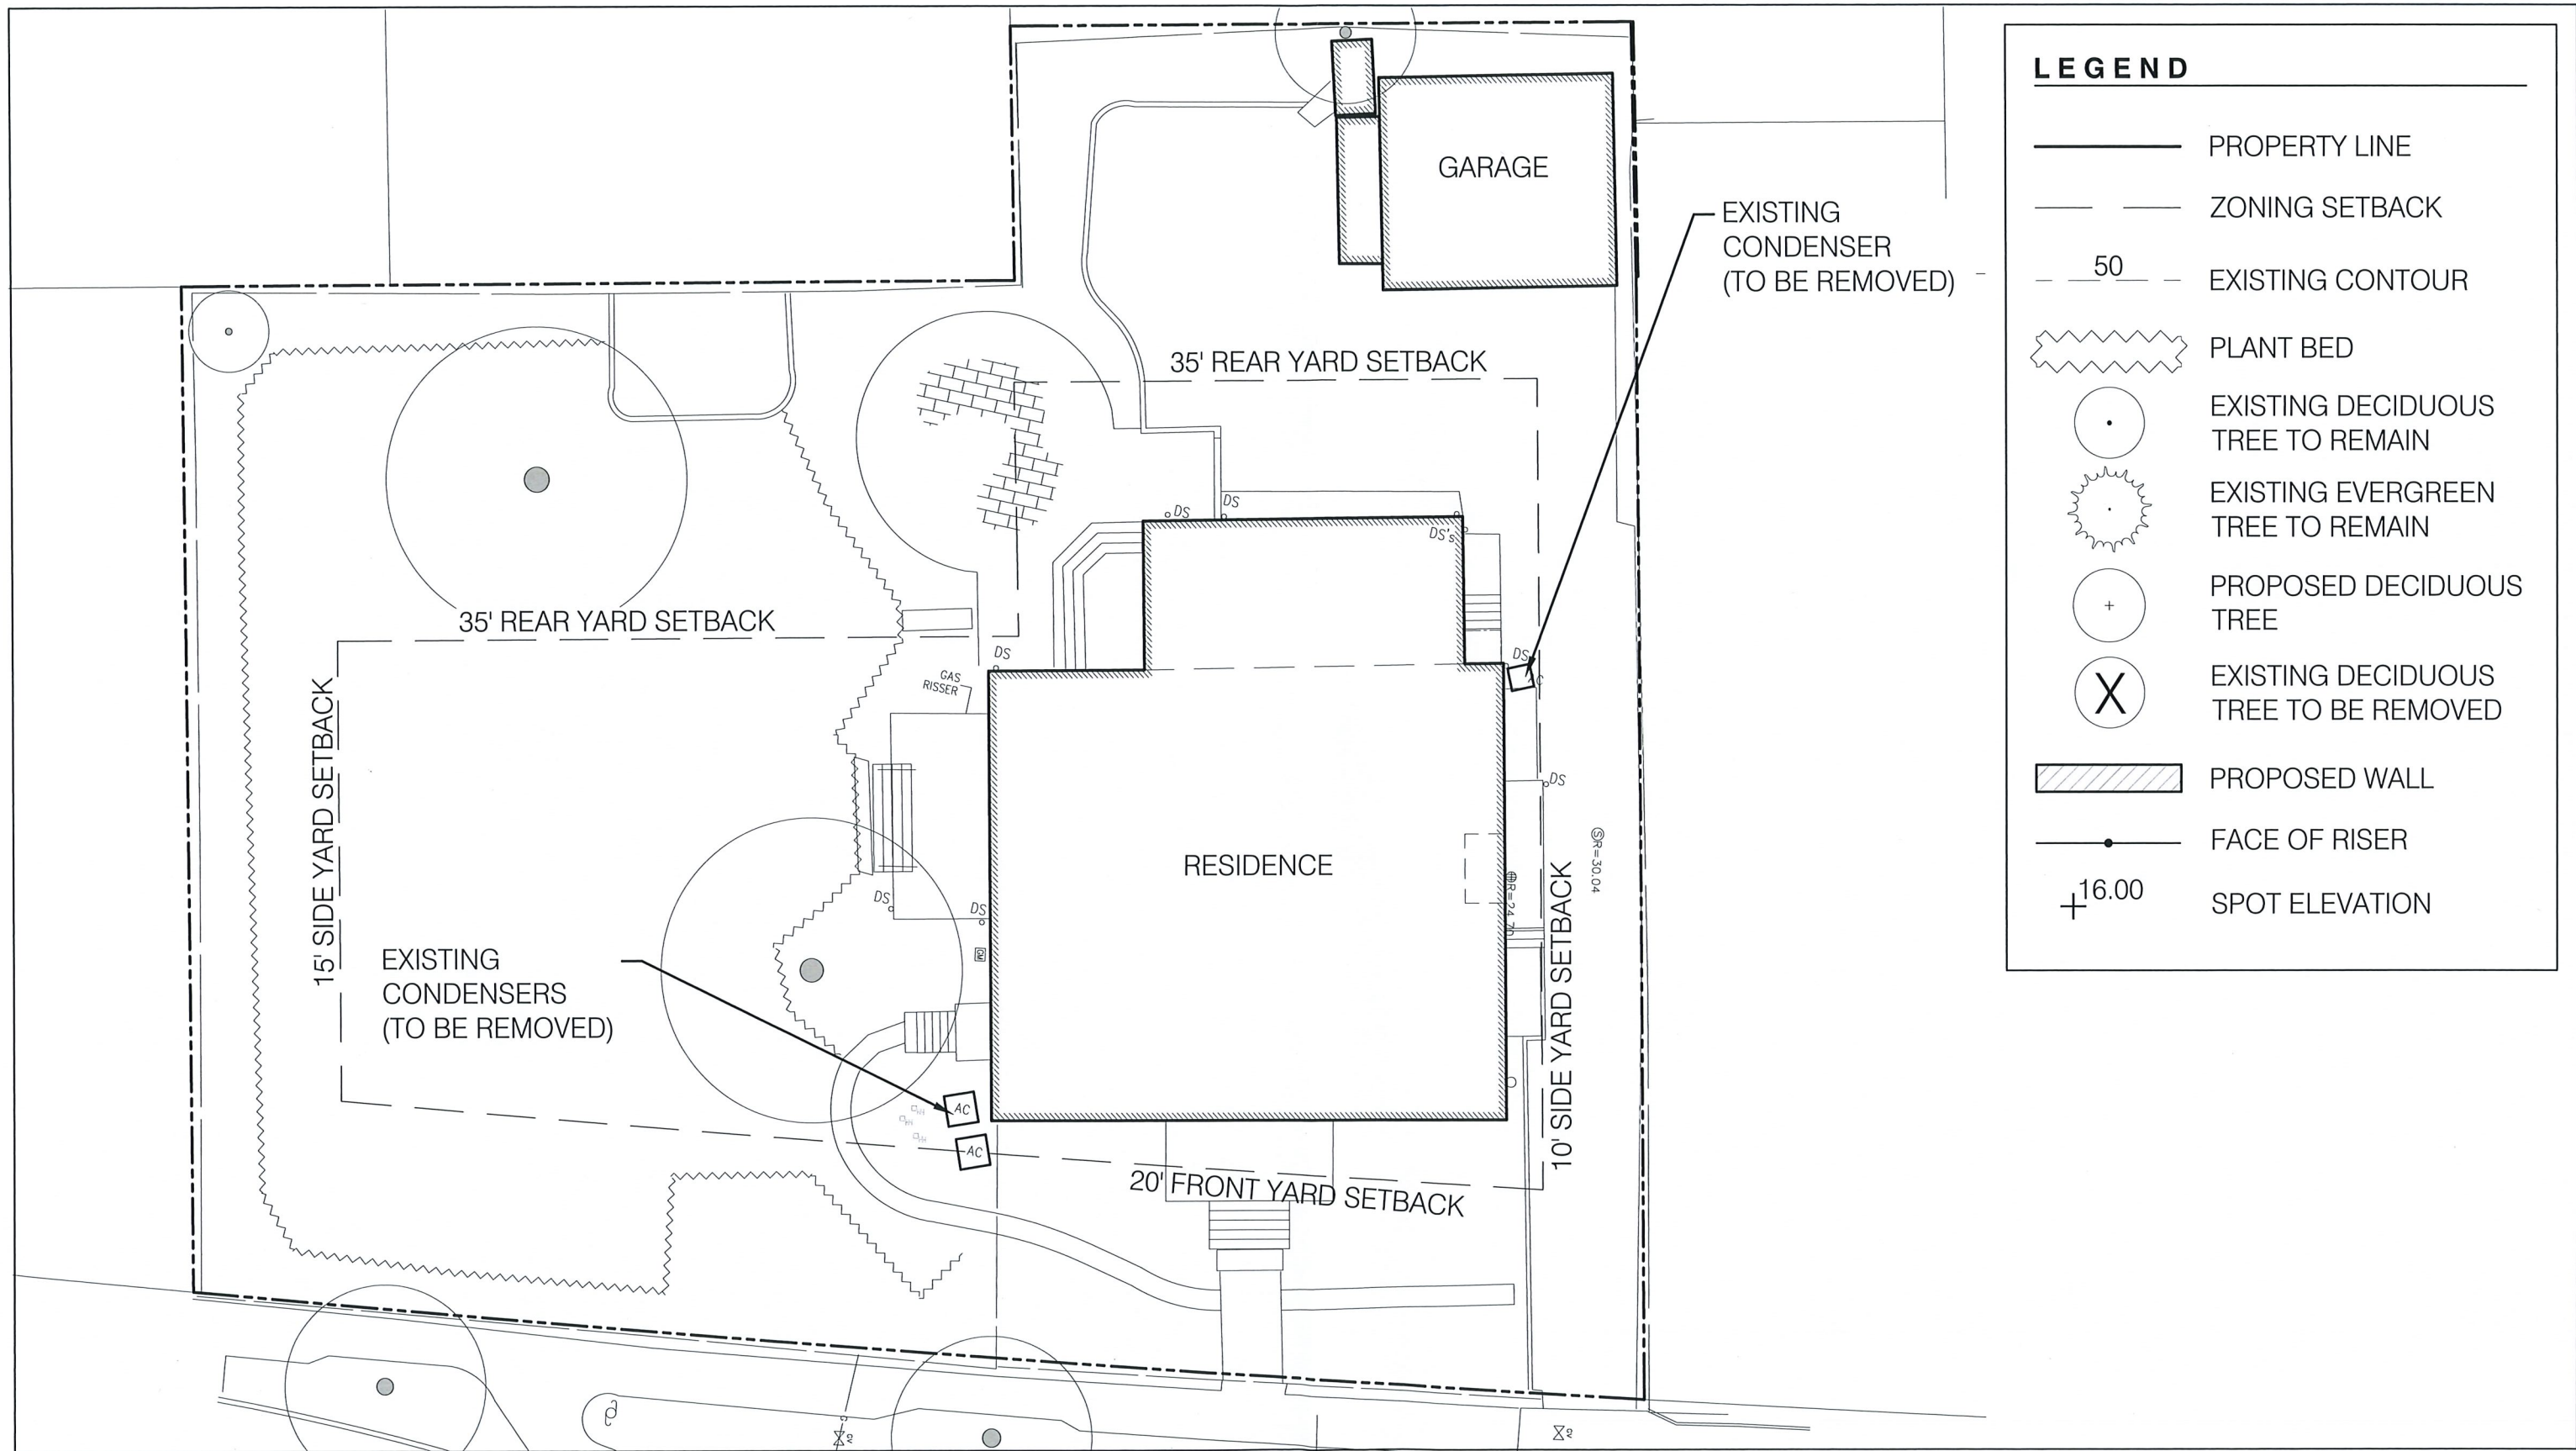

95 IRVING STREET, CAMBRIDGE, MA

GREGORY LOMBARDI DESIGN INCORPORATED
Landscape Architecture
221 Boston Road
North Billerica, Massachusetts 01862
Phone 617.492.2808 Fax 617.492.2904

EXISTING CONDITIONS

Sheet Reference: -

Scale: 1/16" = 1'-0" Date: 10 OCTOBER 2023

Drawn By: Project Number: 22008