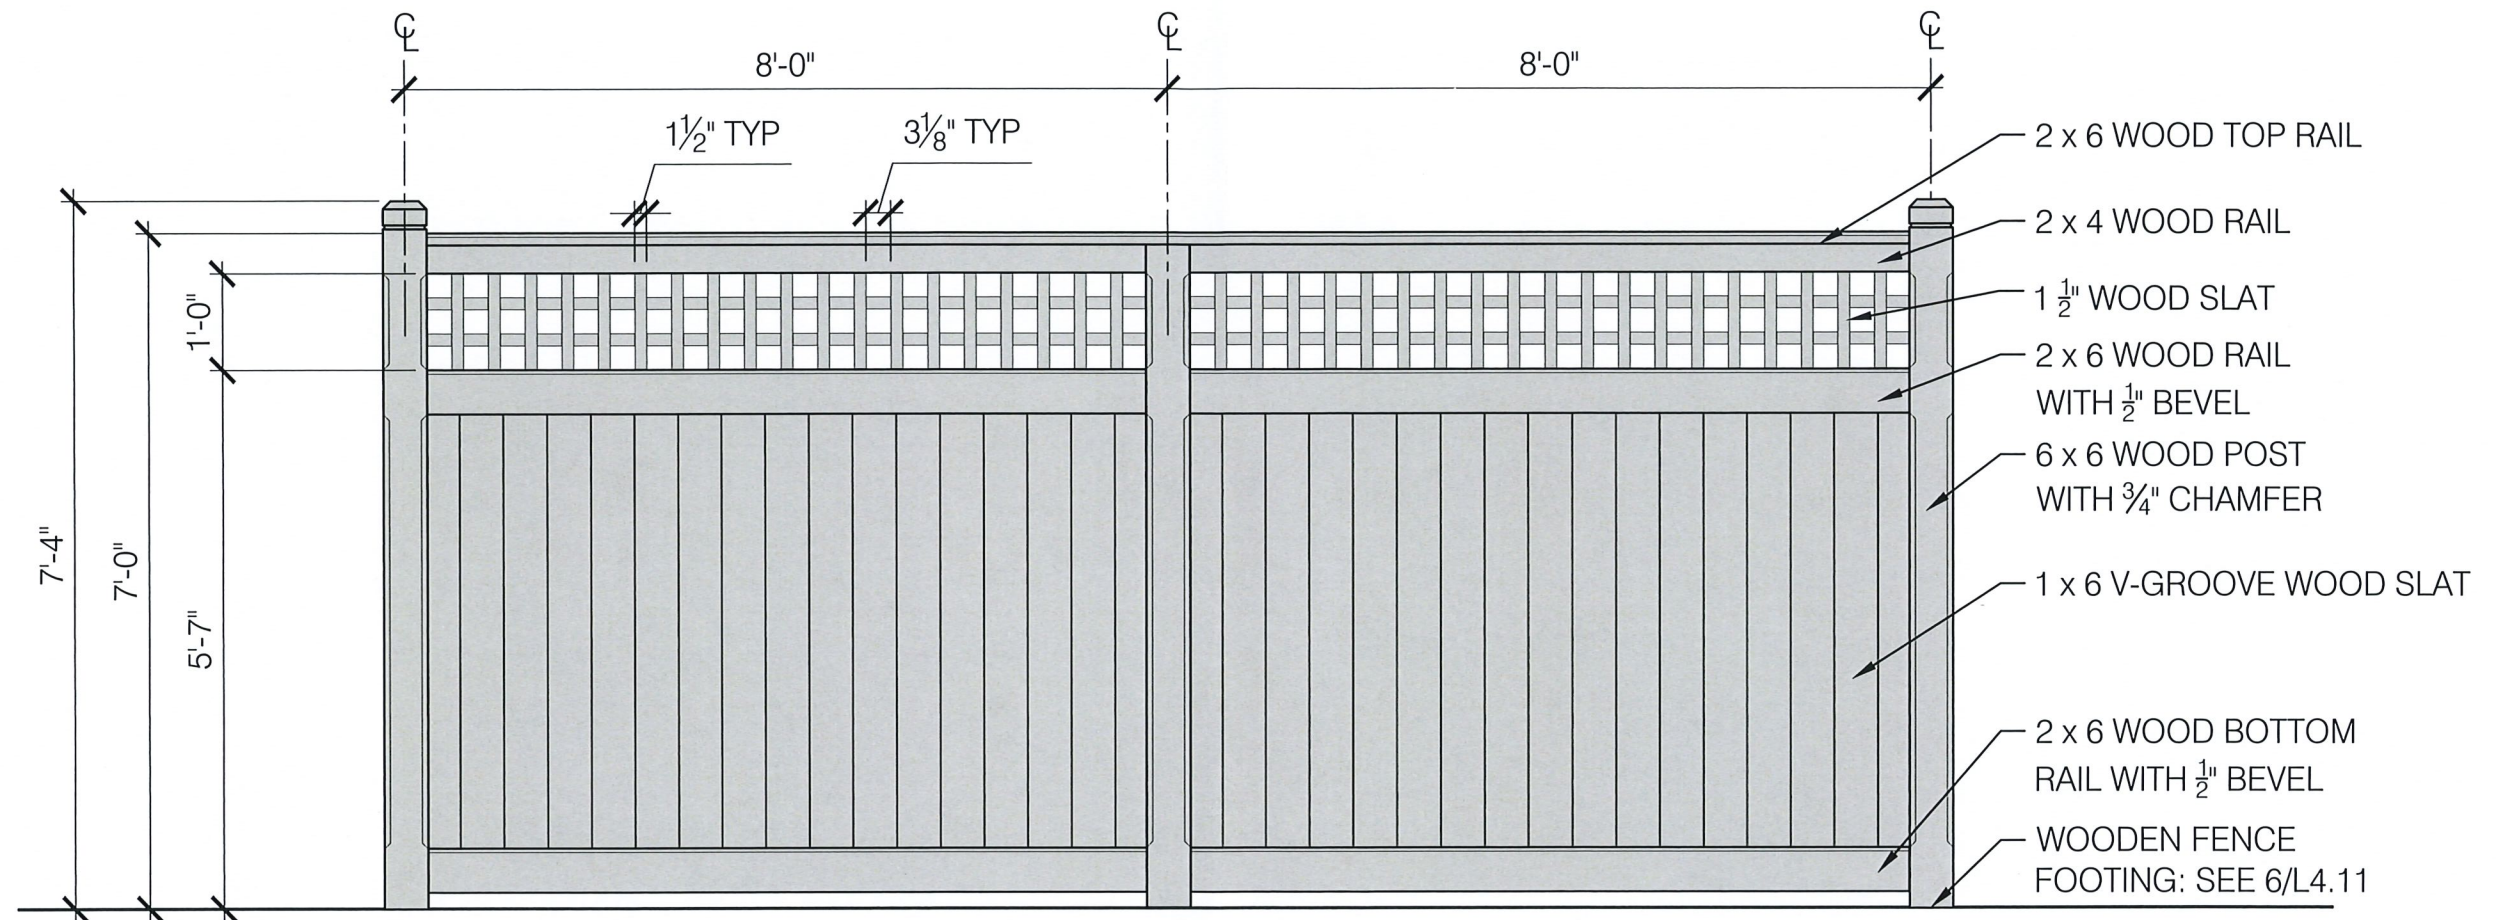

95 IRVING STREET, CAMBRIDGE, MA

7' PRIVACY FENCE TYPICAL PANEL WITH LATTICE DETAIL

Sheet Reference: -

GREGORY LOMBARDI DESIGN INCORPORATED
Landscape Architecture
221 Boston Road
North Billerica, Massachusetts 01862
Phone 617.492.2808 Fax 617.492.2904

Scale: 1/2" = 1'-0"

Date: 10 OCTOBER 2023

Drawn By:

Project Number: 22008