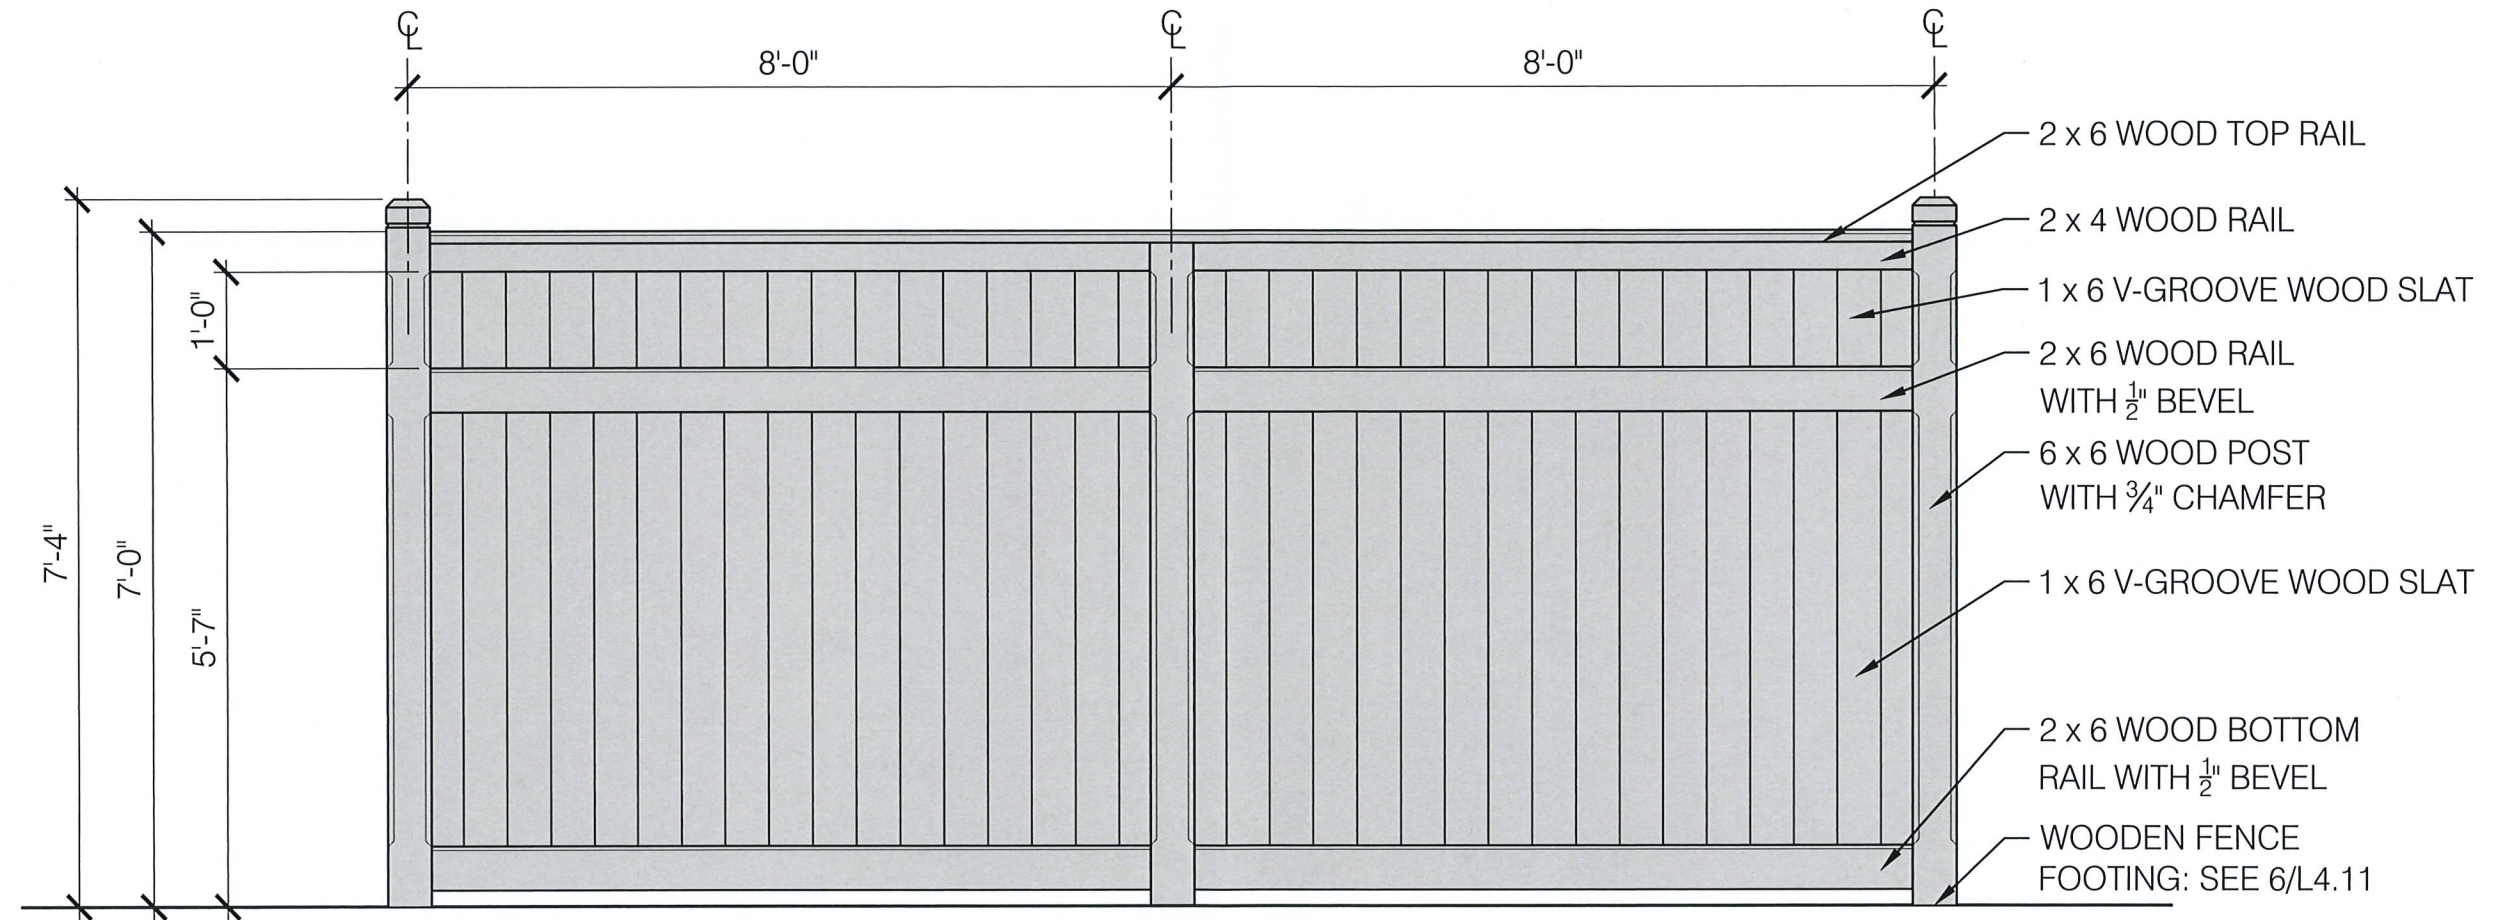

95 IRVING STREET, CAMBRIDGE, MA

7' PRIVACY FENCE TYPICAL PANEL

Sheet Reference: -

GREGORY LOMBARDI DESIGN INCORPORATED
Landscape Architecture
221 Boston Road
North Billerica, Massachusetts 01862
Phone 617.492.2808 Fax 617.492.2904

Scale: 1/2" = 1'-0"

Date: 10 OCTOBER 2023

Drawn By:

Project Number: 22008

10