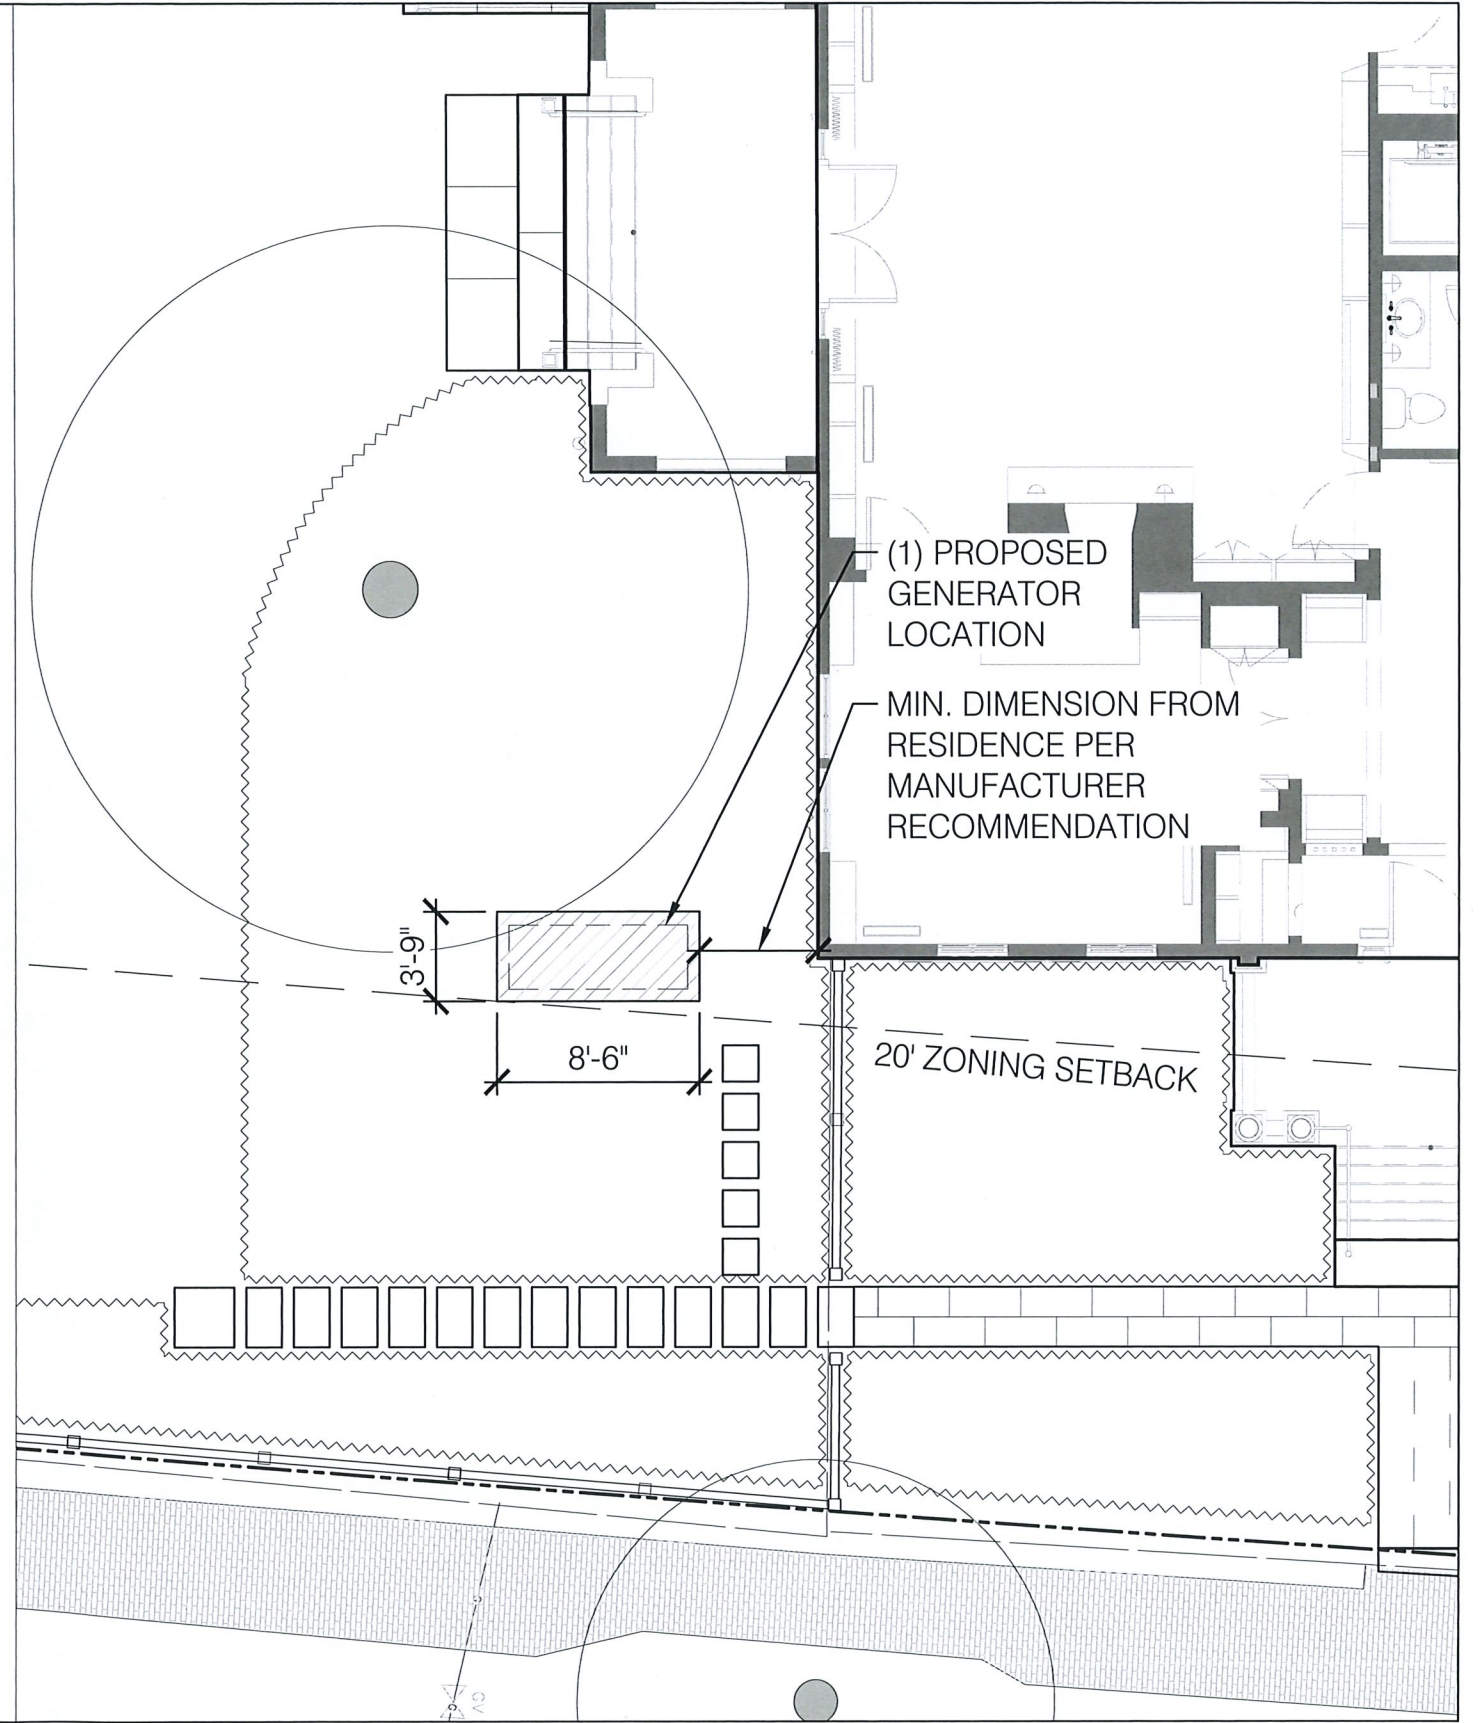

95 IRVING STREET, CAMBRIDGE, MA

EXISTING CONDENSERS AND PROPOSED GENERATOR LOCATION

Sheet Reference: -

GREGORY LOMBARDI DESIGN INCORPORATED
Landscape Architecture
221 Boston Road
North Billerica, Massachusetts 01862
Phone 617.492.2808 Fax 617.492.2904

Scale: 1/8" = 1'-0"

Date: 10 OCTOBER 2023

Drawn By:

Project Number: 22008

16