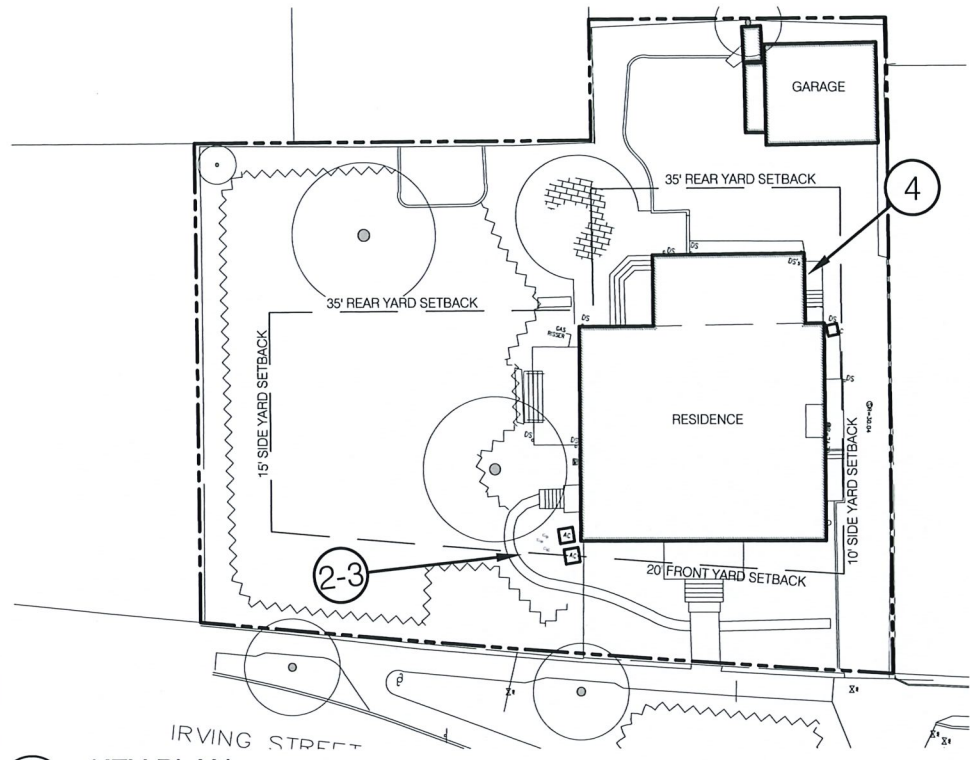

Scale: 1/2" = 1'-0"

Date: 10 OCTOBER 2023

Drawn By:

Project Number: 22008

10

GENERATOR

95 IRVING STREET, CAMBRIDGE, MA

GREGORY LOMBARDI DESIGN INCORPORATED
Landscape Architecture
221 Boston Road
North Billerica, Massachusetts 01862
Phone 617.492.2808 Fax 617.492.2904

Sheet Reference: -

Scale: 1/16" = 1'-0"

Date: 10 OCTOBER 2023

Drawn By:

Project Number: 22008

95 IRVING STREET, CAMBRIDGE, MA

GREGORY LOMBARDI DESIGN INCORPORATED
Landscape Architecture
221 Boston Road
North Billerica, Massachusetts 01862
Phone 617.492.2808 Fax 617.492.2904

EXISTING CONDITIONS

Sheet Reference: -

Scale: 1/16" = 1'-0" Date: 10 OCTOBER 2023

Drawn By: Project Number: 22008

1 KEY PLAN
SCALE: 1" = 40'-0"
PLAN

2 EXISTING SITE CONDITIONS
SCALE: N.T.S.
IMAGE

3 EXISTING SITE CONDITIONS
SCALE: N.T.S.
IMAGE