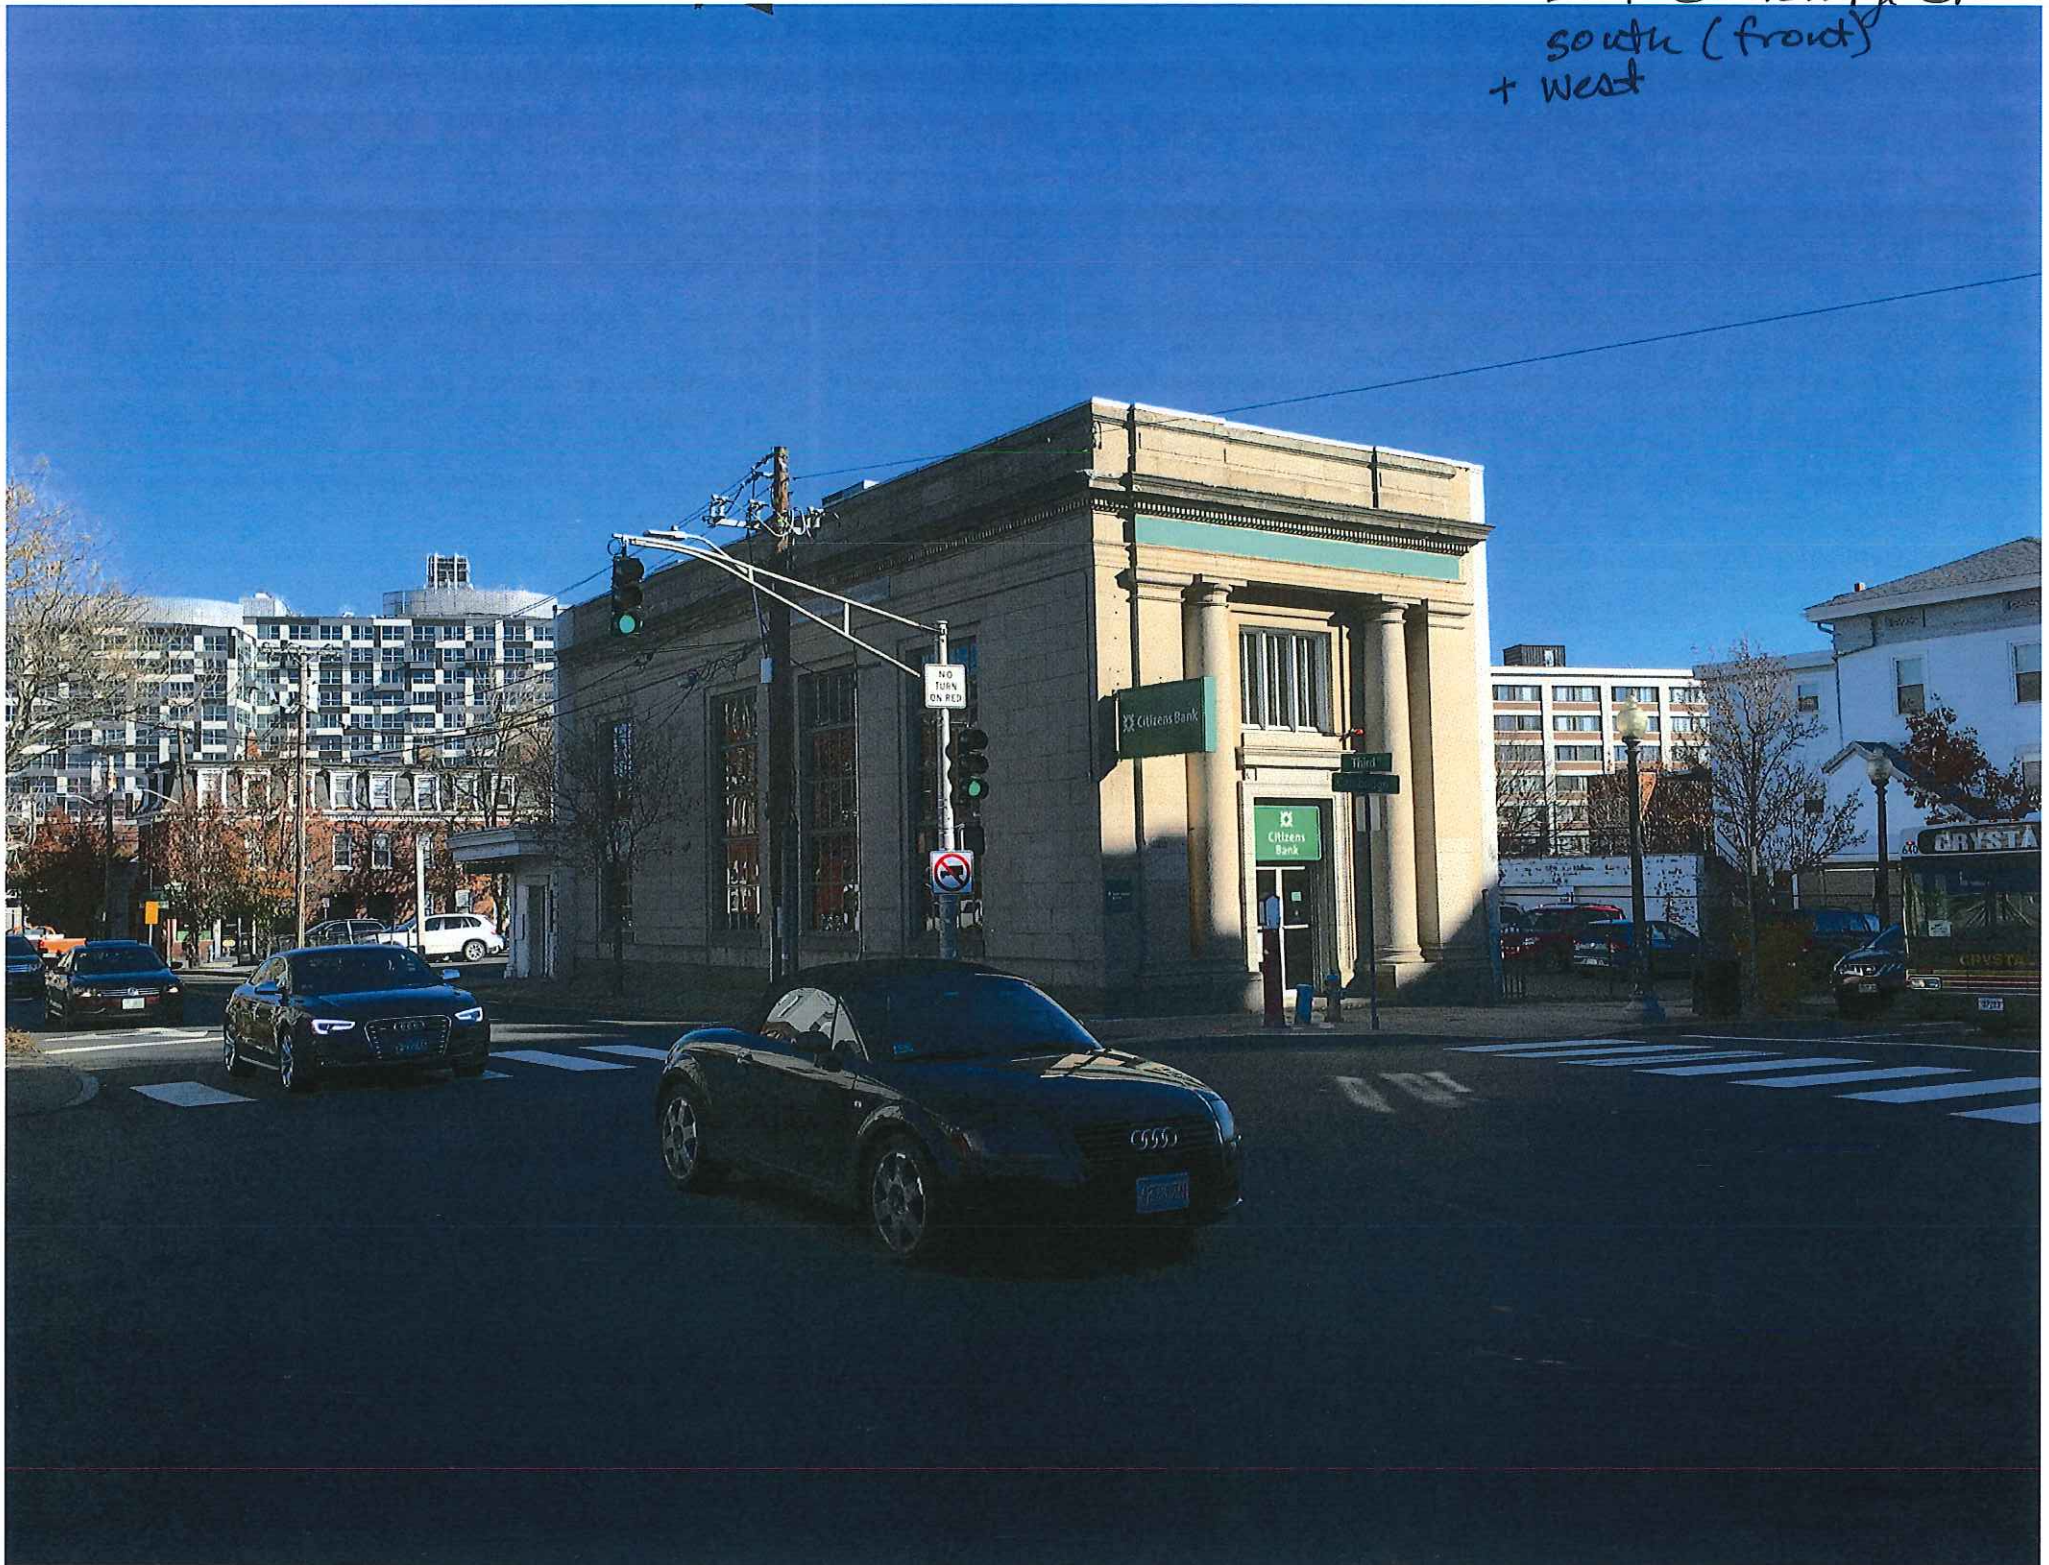

207 Cambridge St
RECEIVED
south (front) + east
JAN 04 2016

CAMBRIDGE HISTORICAL COMMISSION

RECEIVED
207 Cambridge St
JAN 04 2016
South (front)
CAMBRIDGE HISTORICAL COMMISSION

RECEIVED

207 Cambridge St
West side

JAN 04 2013

CAMBRIDGE HISTORICAL COMMISSION

RECEIVED

JAN 04 2016

207 Cambridge St
West/South

CAMBRIDGE HISTORICAL COMMISSION

227 Cambridge St
East

227 Cambridge St
South

227 Cambridge St.
south (front)
+ west

227 Cambridge St
West

227 Cambridge St
north (rear)