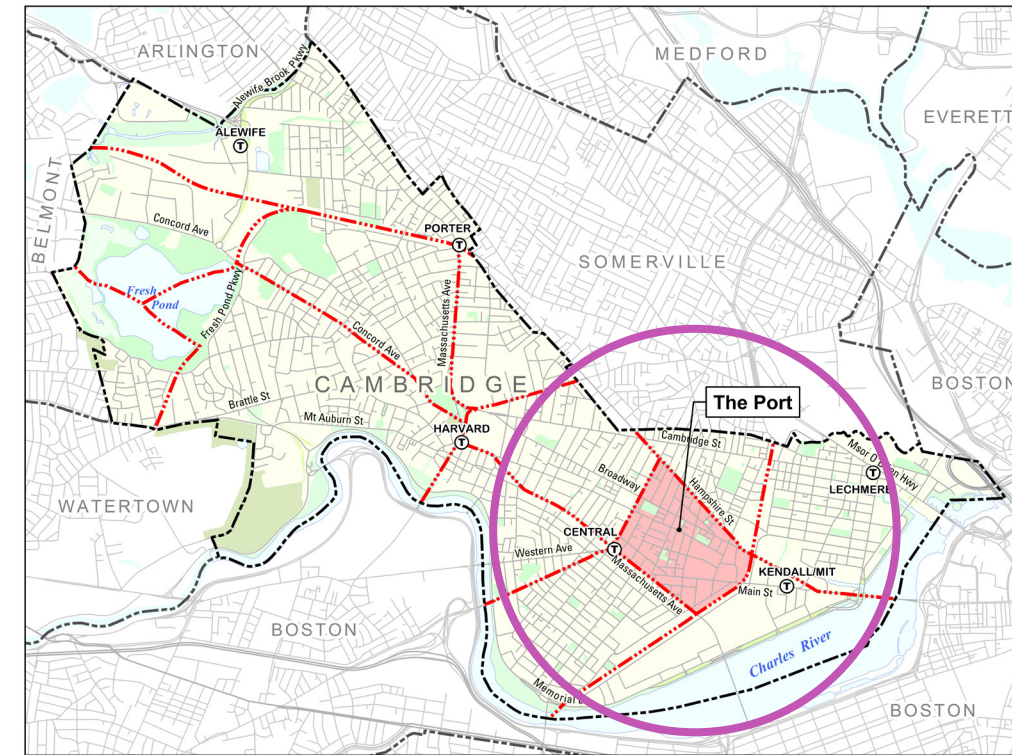

CAMBRIDGE

ARTS

flow.

A GRANT PROGRAM FOR THE PORT

Calling all individuals, collaborative groups, organizations, artists, businesses, youth, or schools who have an idea for a community-building public project for The Port neighborhood that places the arts in a central role.