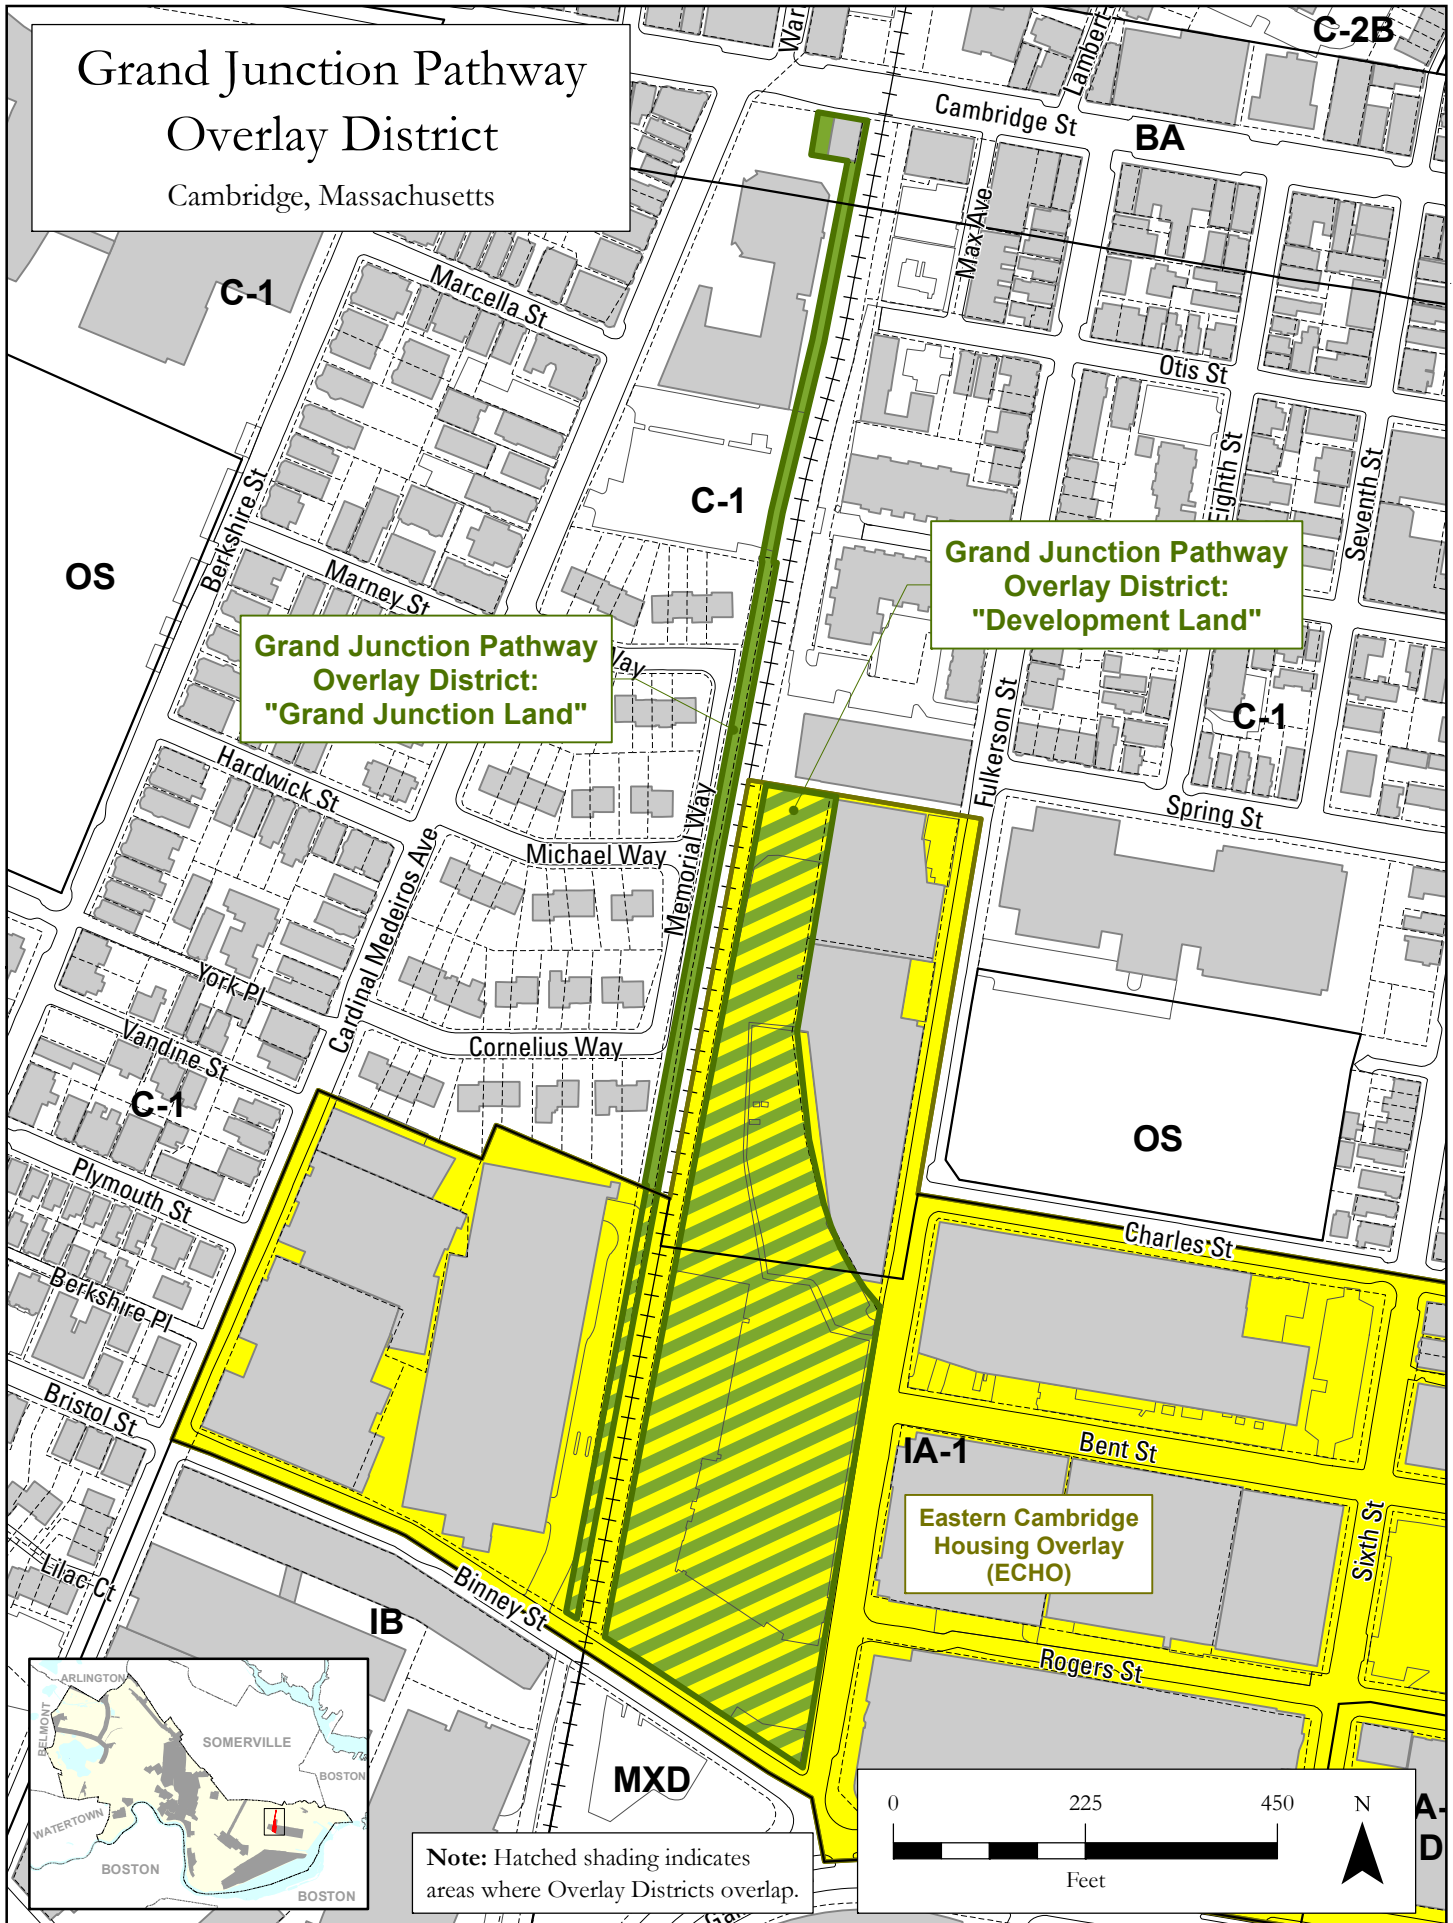

Grand Junction Pathway Overlay District

Cambridge, Massachusetts

Grand Junction Pathway
Overlay District:
"Grand Junction Land"

Grand Junction Pathway
Overlay District:
"Development Land"

Eastern Cambridge
Housing Overlay
(ECHO)

Note: Hatched shading indicates
areas where Overlay Districts overlap.