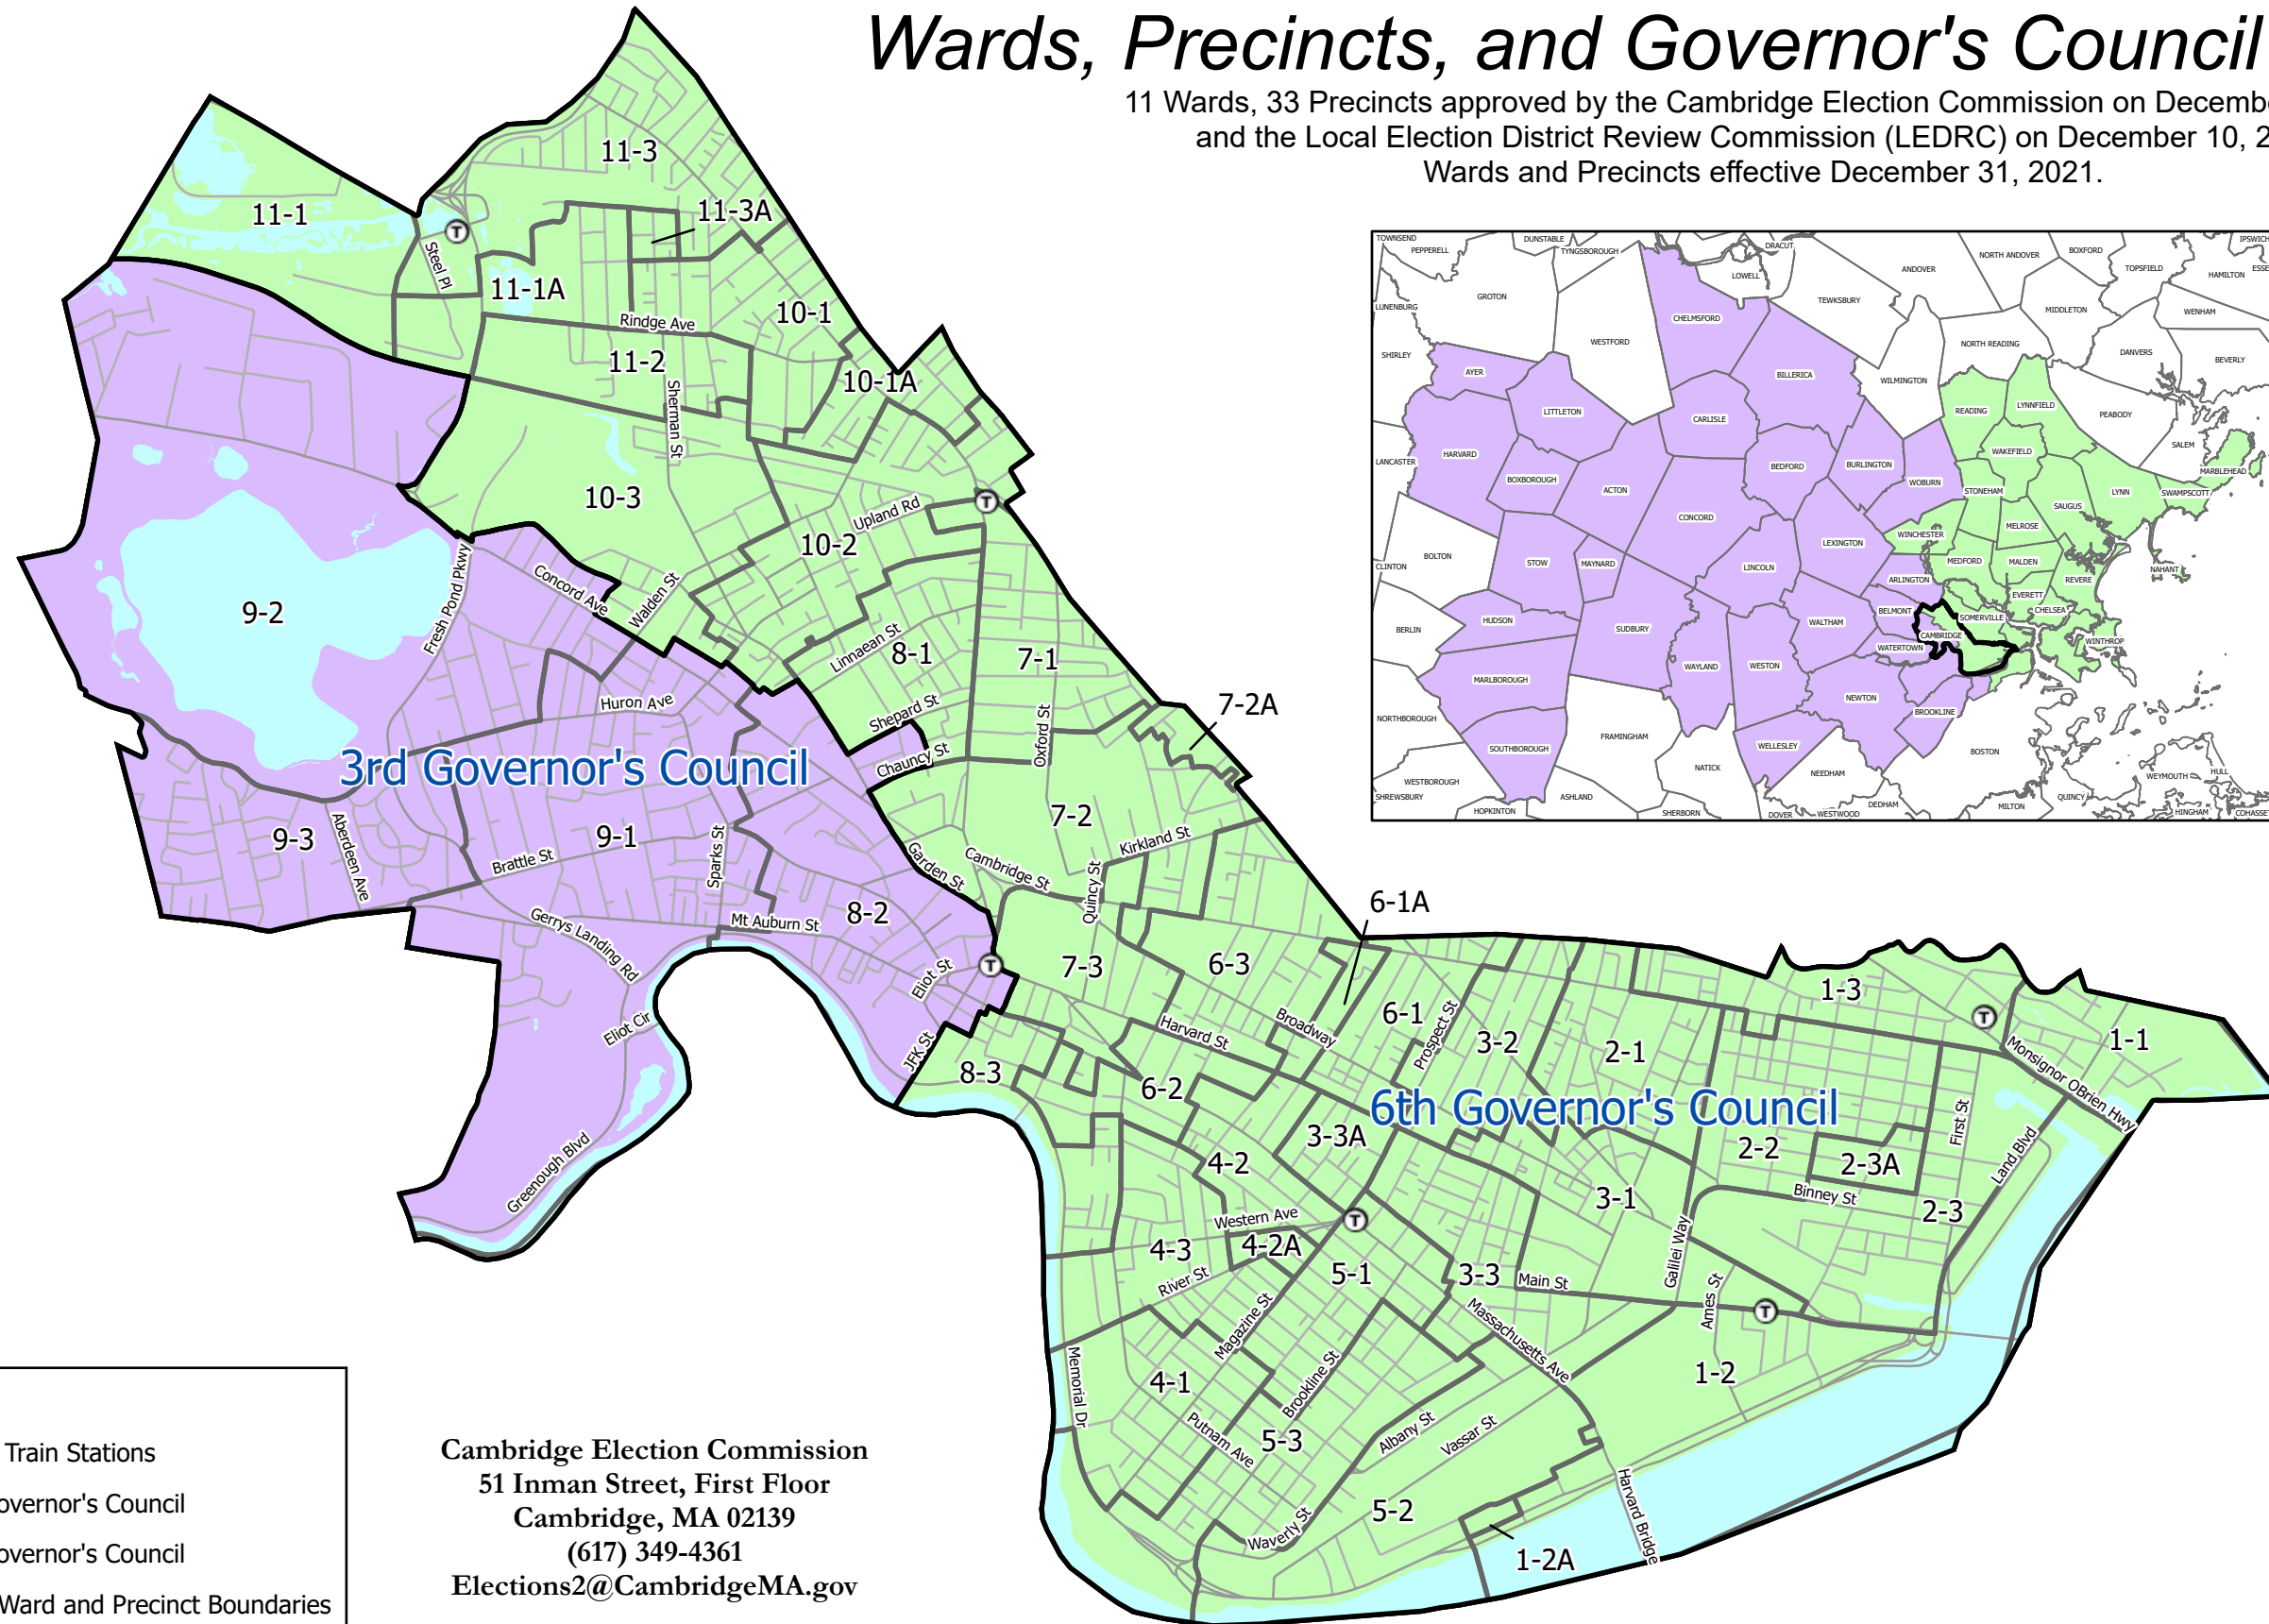

# City of Cambridge

## Wards, Precincts, and Governor's Council Districts

11 Wards, 33 Precincts approved by the Cambridge Election Commission on December 8, 2021  
 and the Local Election District Review Commission (LEDRC) on December 10, 2021.  
 Wards and Precincts effective December 31, 2021.