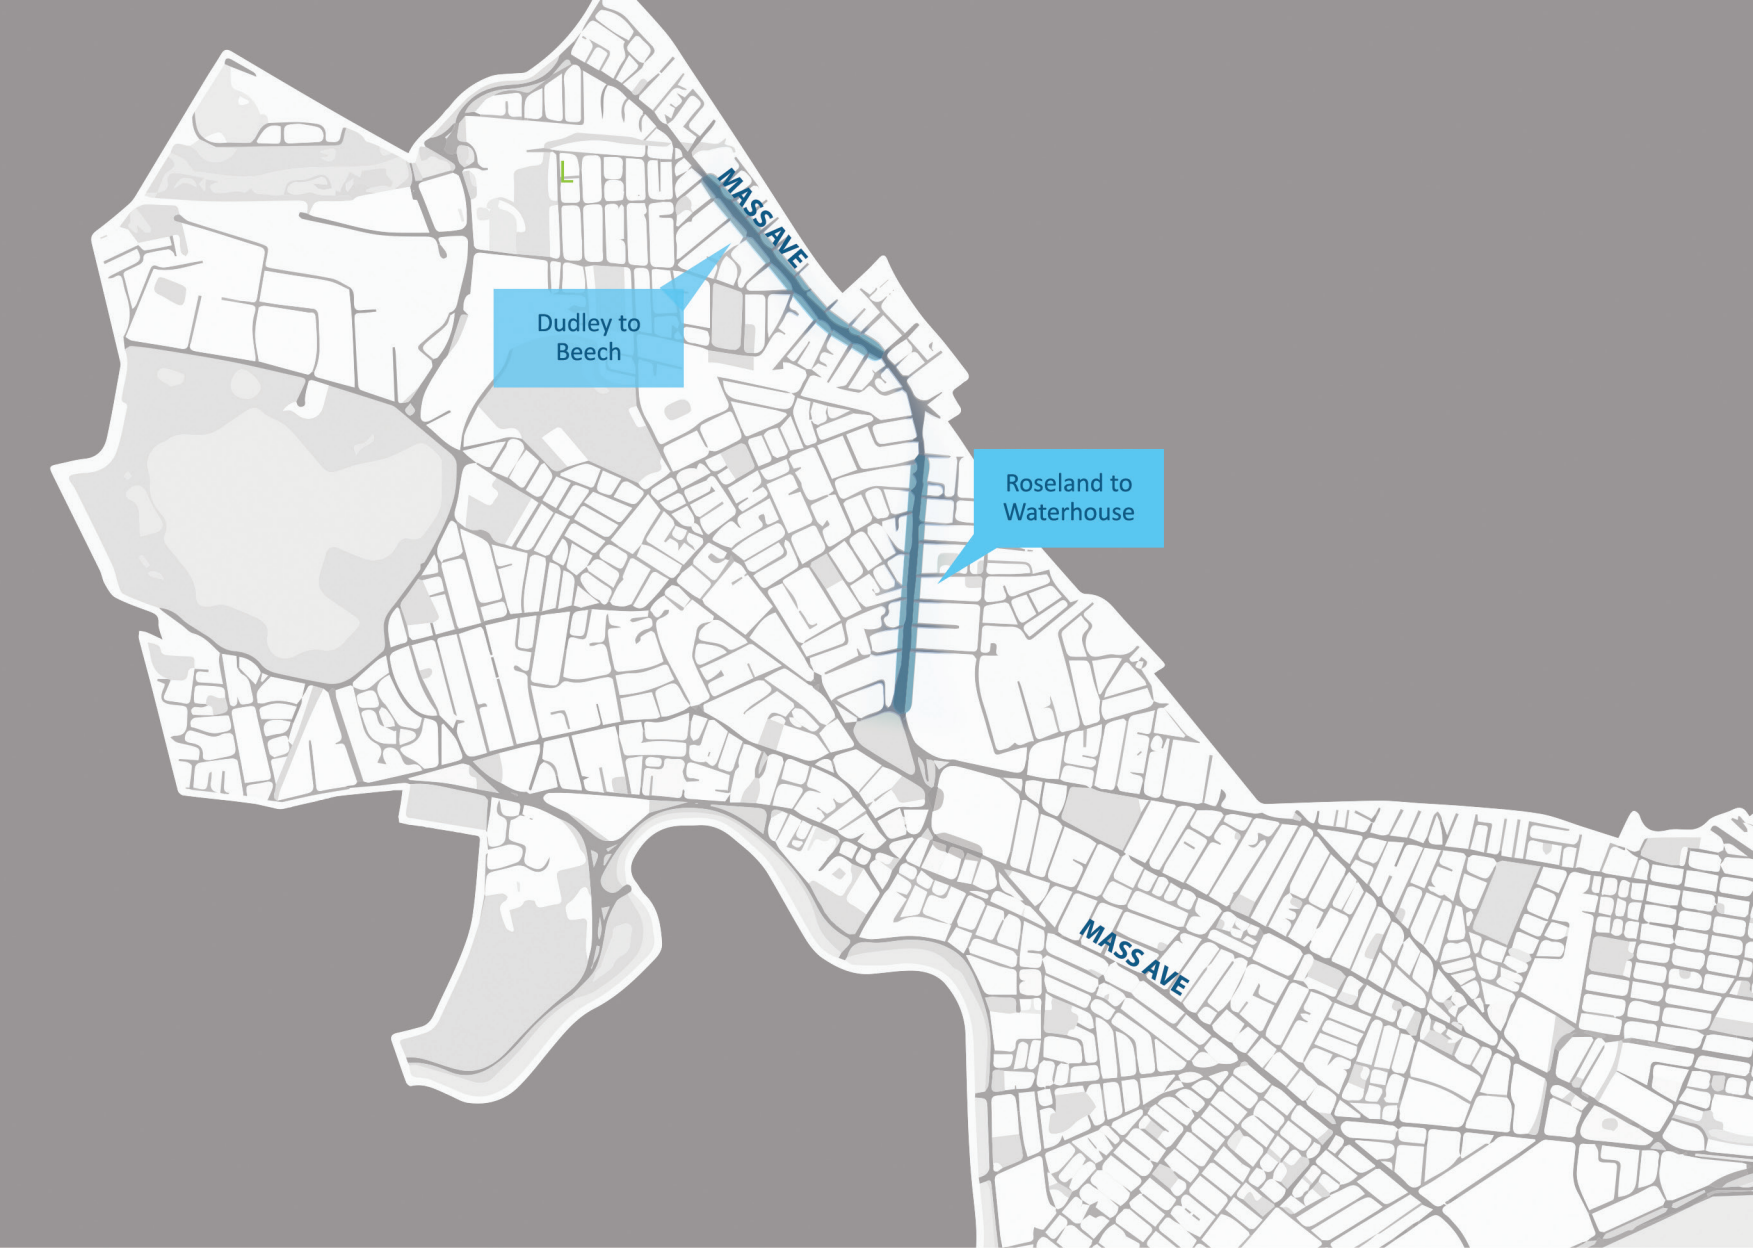

Mass Ave Bicycle Lanes - Start Here!

Please sign in so we know you were here

Want more information or to complete the survey?
Visit the project website:
cambridgema.gov/CyclingSafetyOrdinance

Point your phone camera here to access the project website.

Each Station focuses on a different part of Mass Ave.
Walk around to stations, talk to the project team, and let us know your thoughts.

Station 1 Dudley to Beech; Roseland to Waterhouse

Station 2 Harvard Bus Stops

Station 3 Porter Square