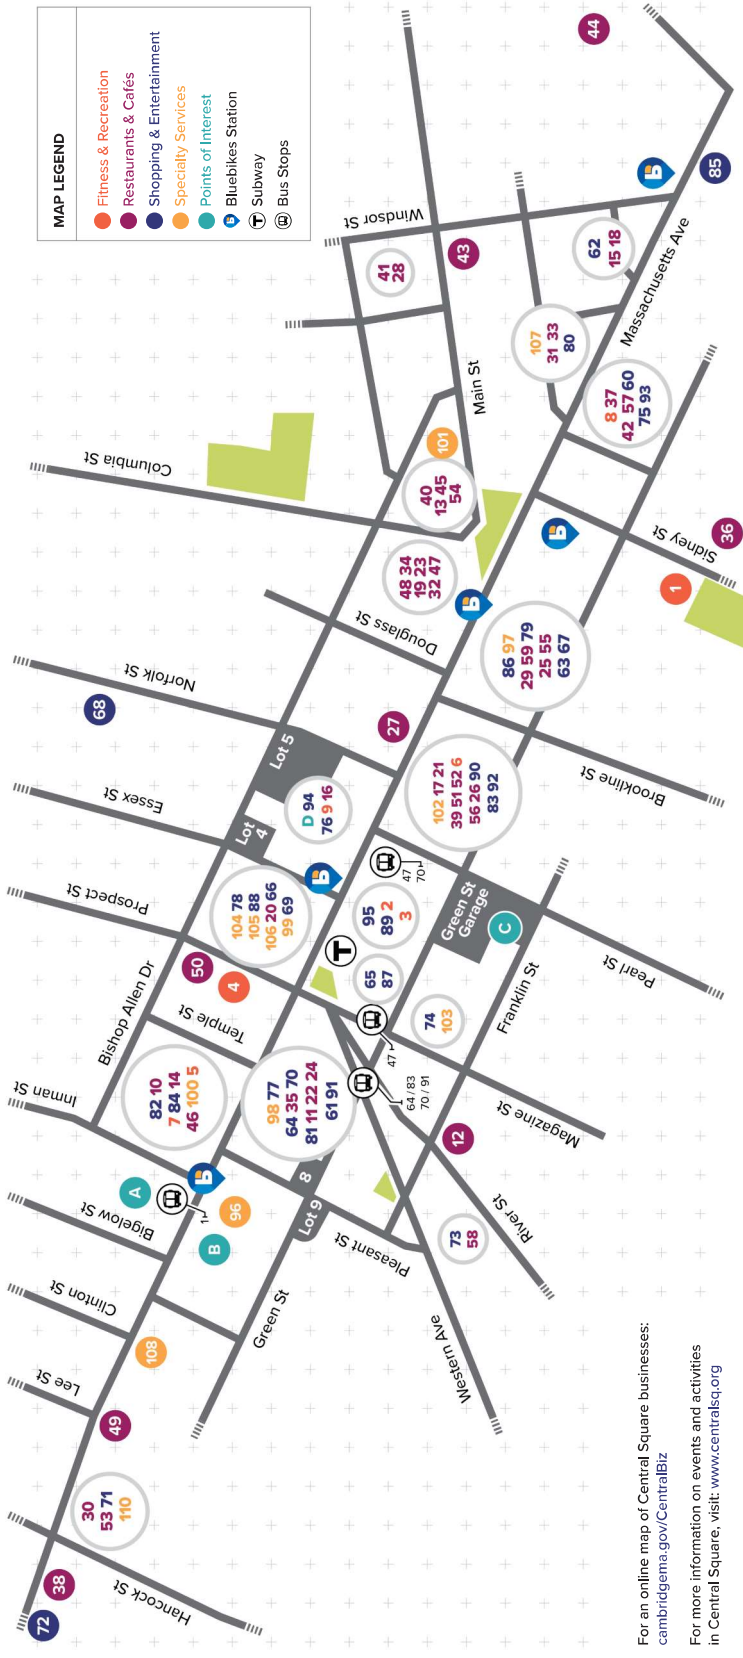

For an online map of Central Square businesses: cambridgema.gov/CentralBiz
For more information on events and activities in Central Square, visit: www.centrlsq.org