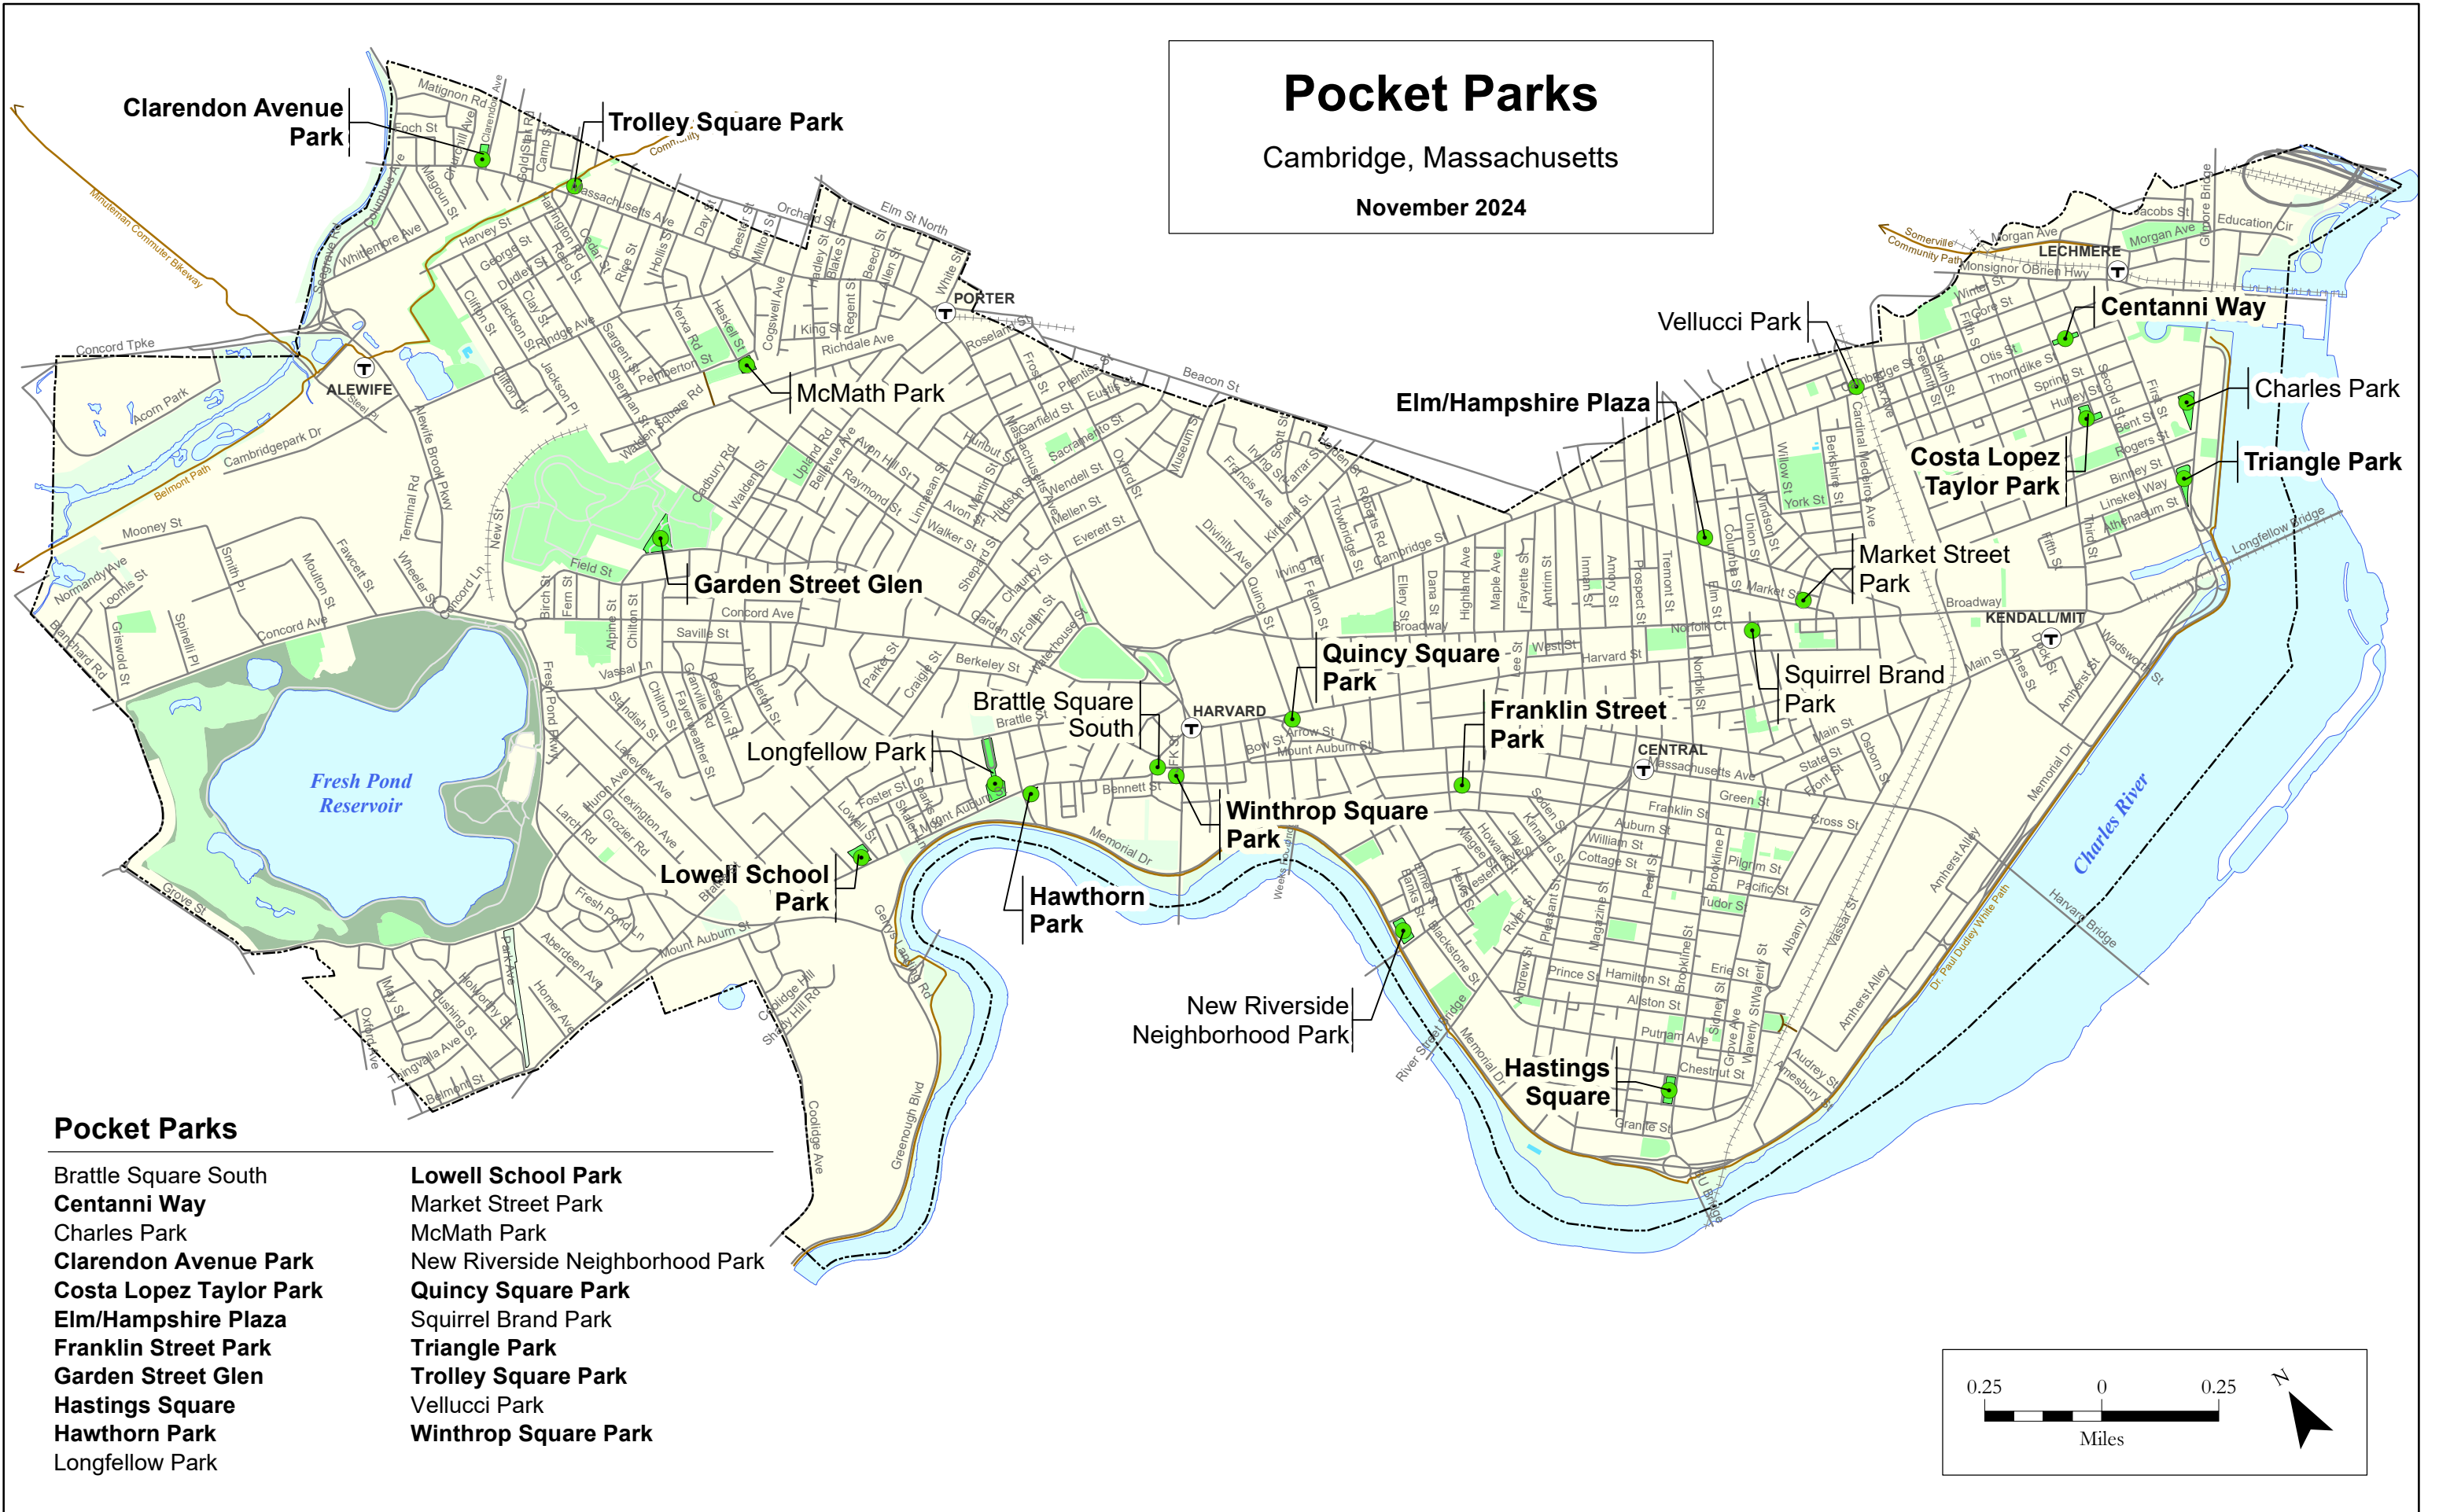

Pocket Parks

Cambridge, Massachusetts

November 2024

Pocket Parks

- Brattle Square South
- Centanni Way
- Charles Park
- Clarendon Avenue Park
- Costa Lopez Taylor Park
- Elm/Hampshire Plaza
- Franklin Street Park
- Garden Street Glen
- Hastings Square
- Hawthorn Park
- Longfellow Park
- Lowell School Park
- Lowell School Park
- Market Street Park
- McMath Park
- New Riverside Neighborhood Park
- Quincy Square Park
- Squirrel Brand Park
- Triangle Park
- Trolley Square Park
- Vellucci Park
- Winthrop Square Park