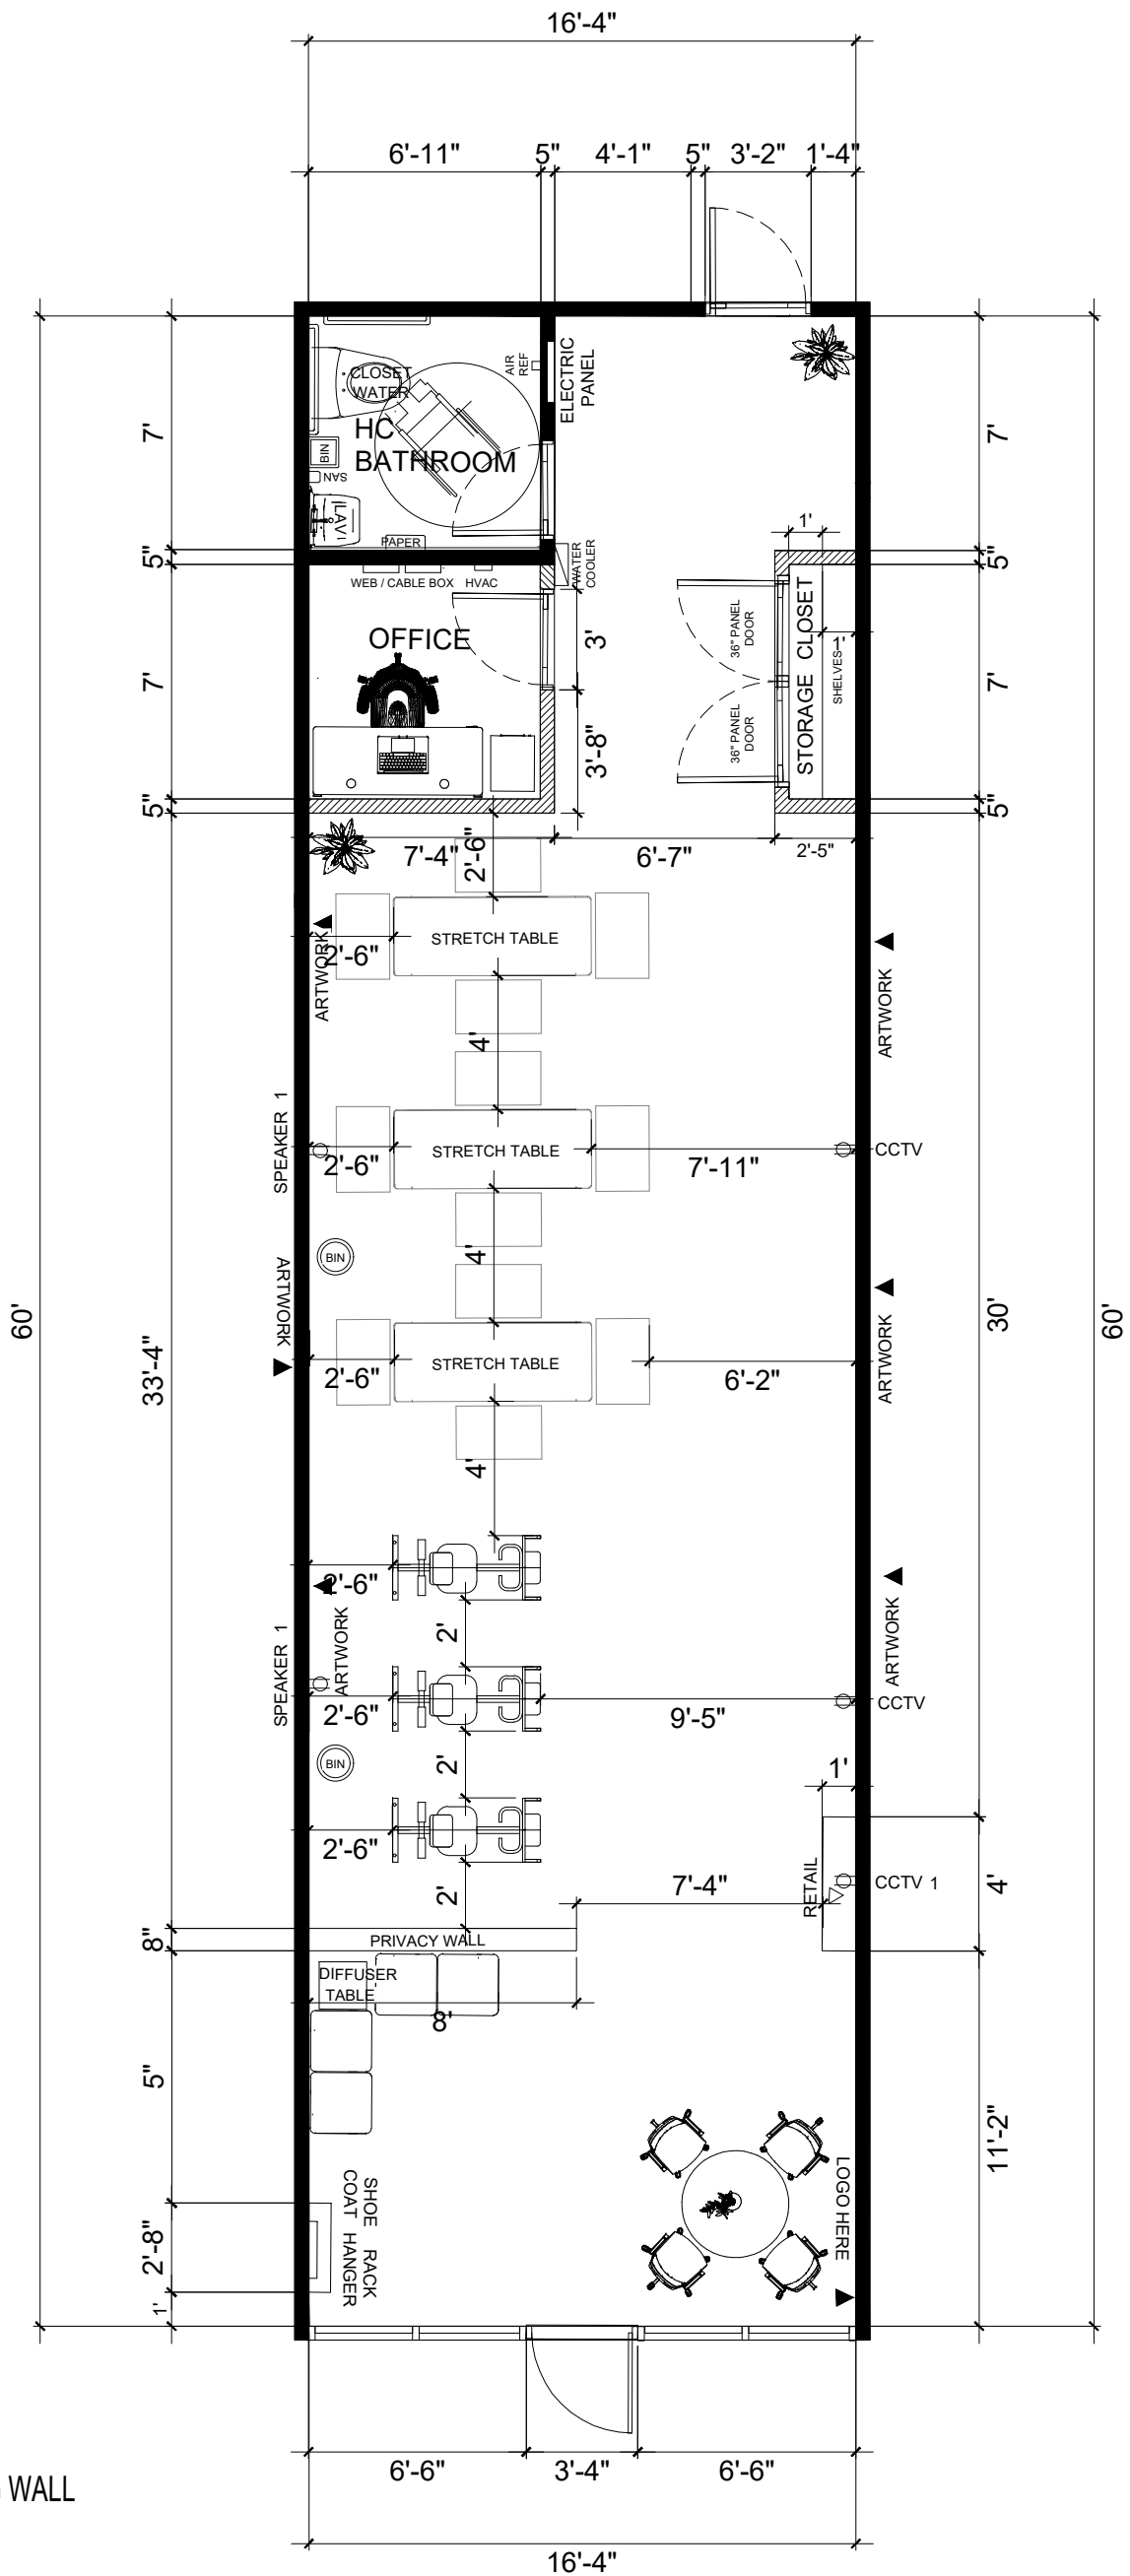

STRETCHMED®

COMING SOON!

 **STRETCHMED**
Owned and Operated by
T.W.M., LLC

(702) 488-1476
www.stretchmed.com

The window display features a central black sign with yellow text and a logo. To the left, a man in a black shirt is performing a physical therapy session on a man in a blue shirt lying on a table. To the right, a woman in a black top is performing a physical therapy session on a woman in a blue top lying on a table. The background of the window shows a modern interior with colorful abstract art on the walls.

LEGENDS

— EXISTING WALL

— NEW DRY WALL INSTALLATION

1
A-100

FURNITURE LAYOUT

SCALE

1 : 50

AREA 980 SQ. FT.-
CEILING HEIGHT 10 FT.