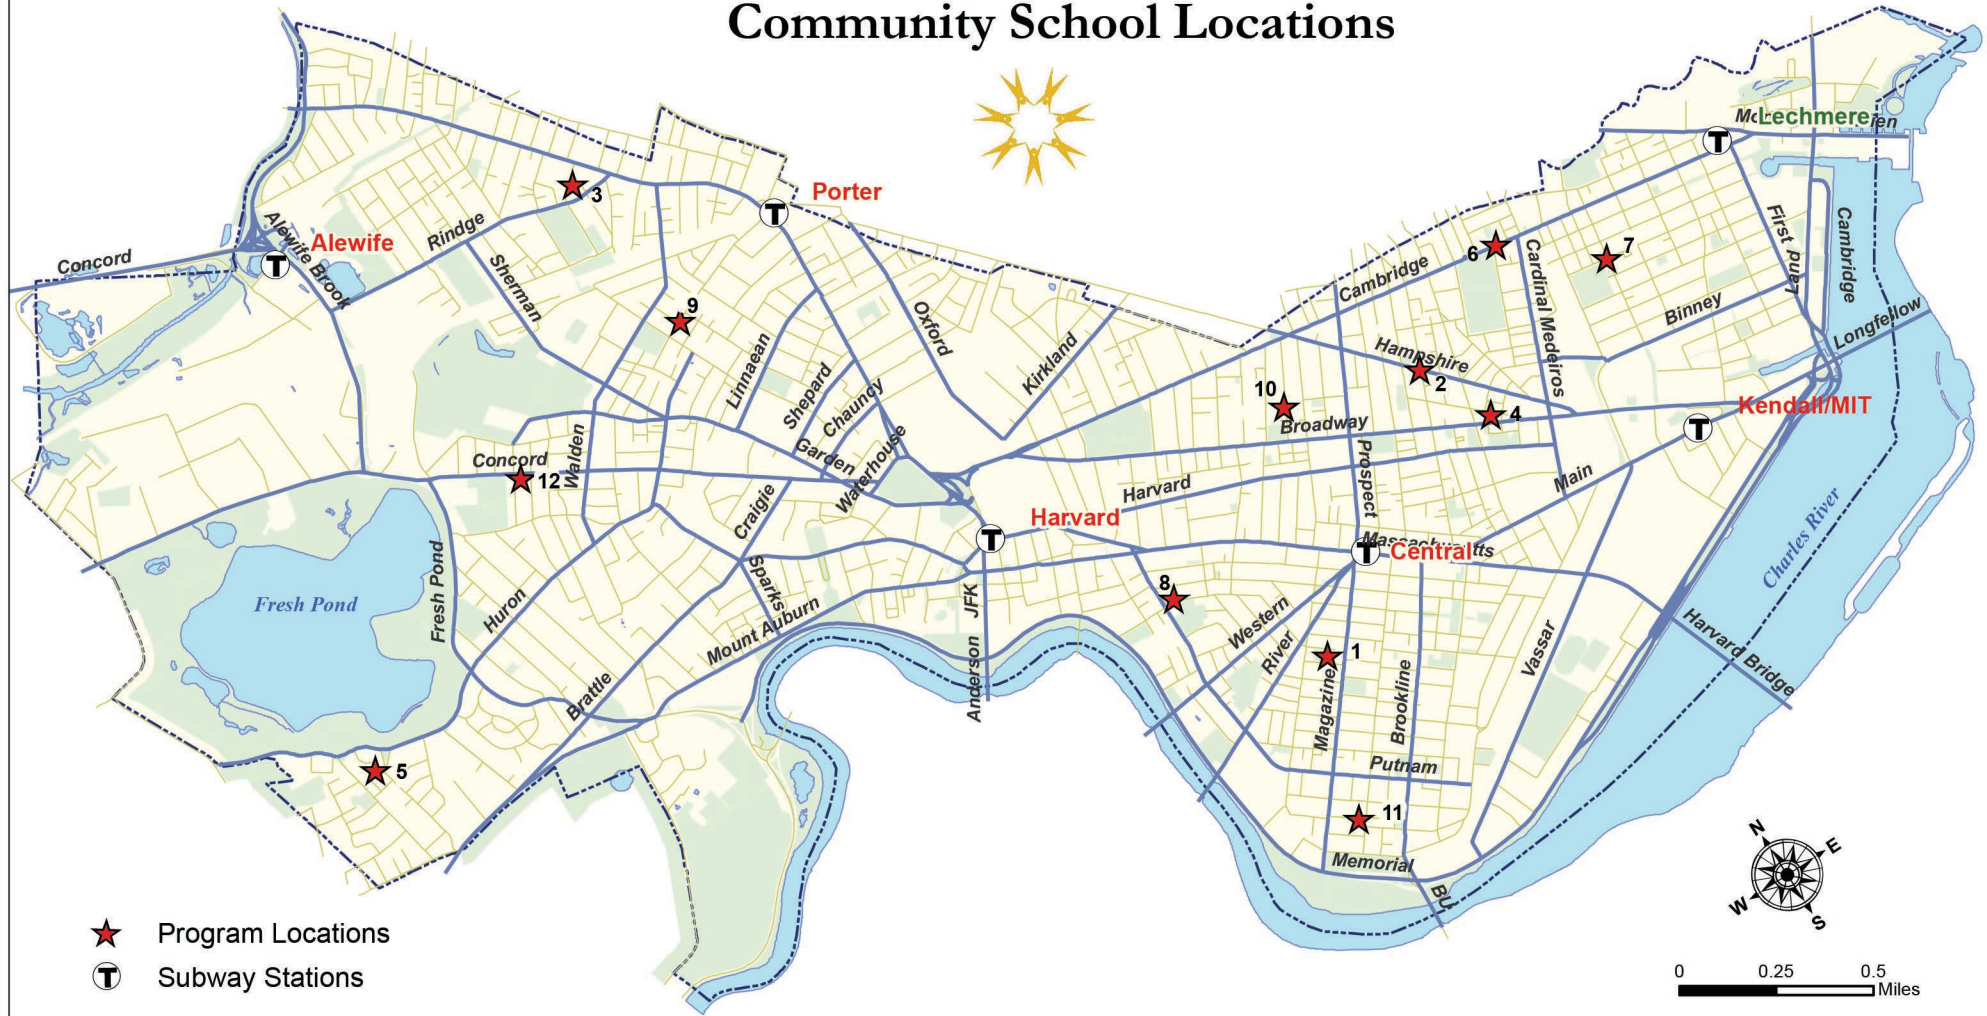

# City of Cambridge Community School Locations

## Community Schools

- |   |   |  |  |
|---|---|--|--|
| <p>1. Amigos Community School<br/>15 Upton Street</p> <p>2. Elm Street Community School<br/>89 Elm Street</p> <p>3. Fitzgerald Neighborhood Council &amp; Community School at Peabody School<br/>70 Rindge Avenue</p> | <p>4. Fletcher Maynard Neighborhood Council &amp; Community School<br/>225 Windsor Street</p> <p>5. Haggerty Neighborhood Council &amp; Community School<br/>110 Cushing Street</p> <p>6. Harrington Neighborhood Council &amp; Community School at King Open School<br/>850 Cambridge Street</p> | <p>7. Kennedy Neighborhood Council &amp; Community School at Kennedy-Longfellow School<br/>158 Spring Street</p> <p>8. King Neighborhood Council and Community School<br/>102 Putnam Avenue</p> <p>9. Linnaean Neighborhood Council &amp; Community School at Graham &amp; Parks School<br/>44 Linnaean Street</p> | <p>10. Longfellow Neighborhood Council &amp; Community School<br/>359 Broadway</p> <p>11. Morse Neighborhood Council &amp; Community School<br/>40 Granite Street</p> <p>12. Tobin Neighborhood Council &amp; Community School<br/>197 Vassal Lane</p> |
|---|---|--|--|