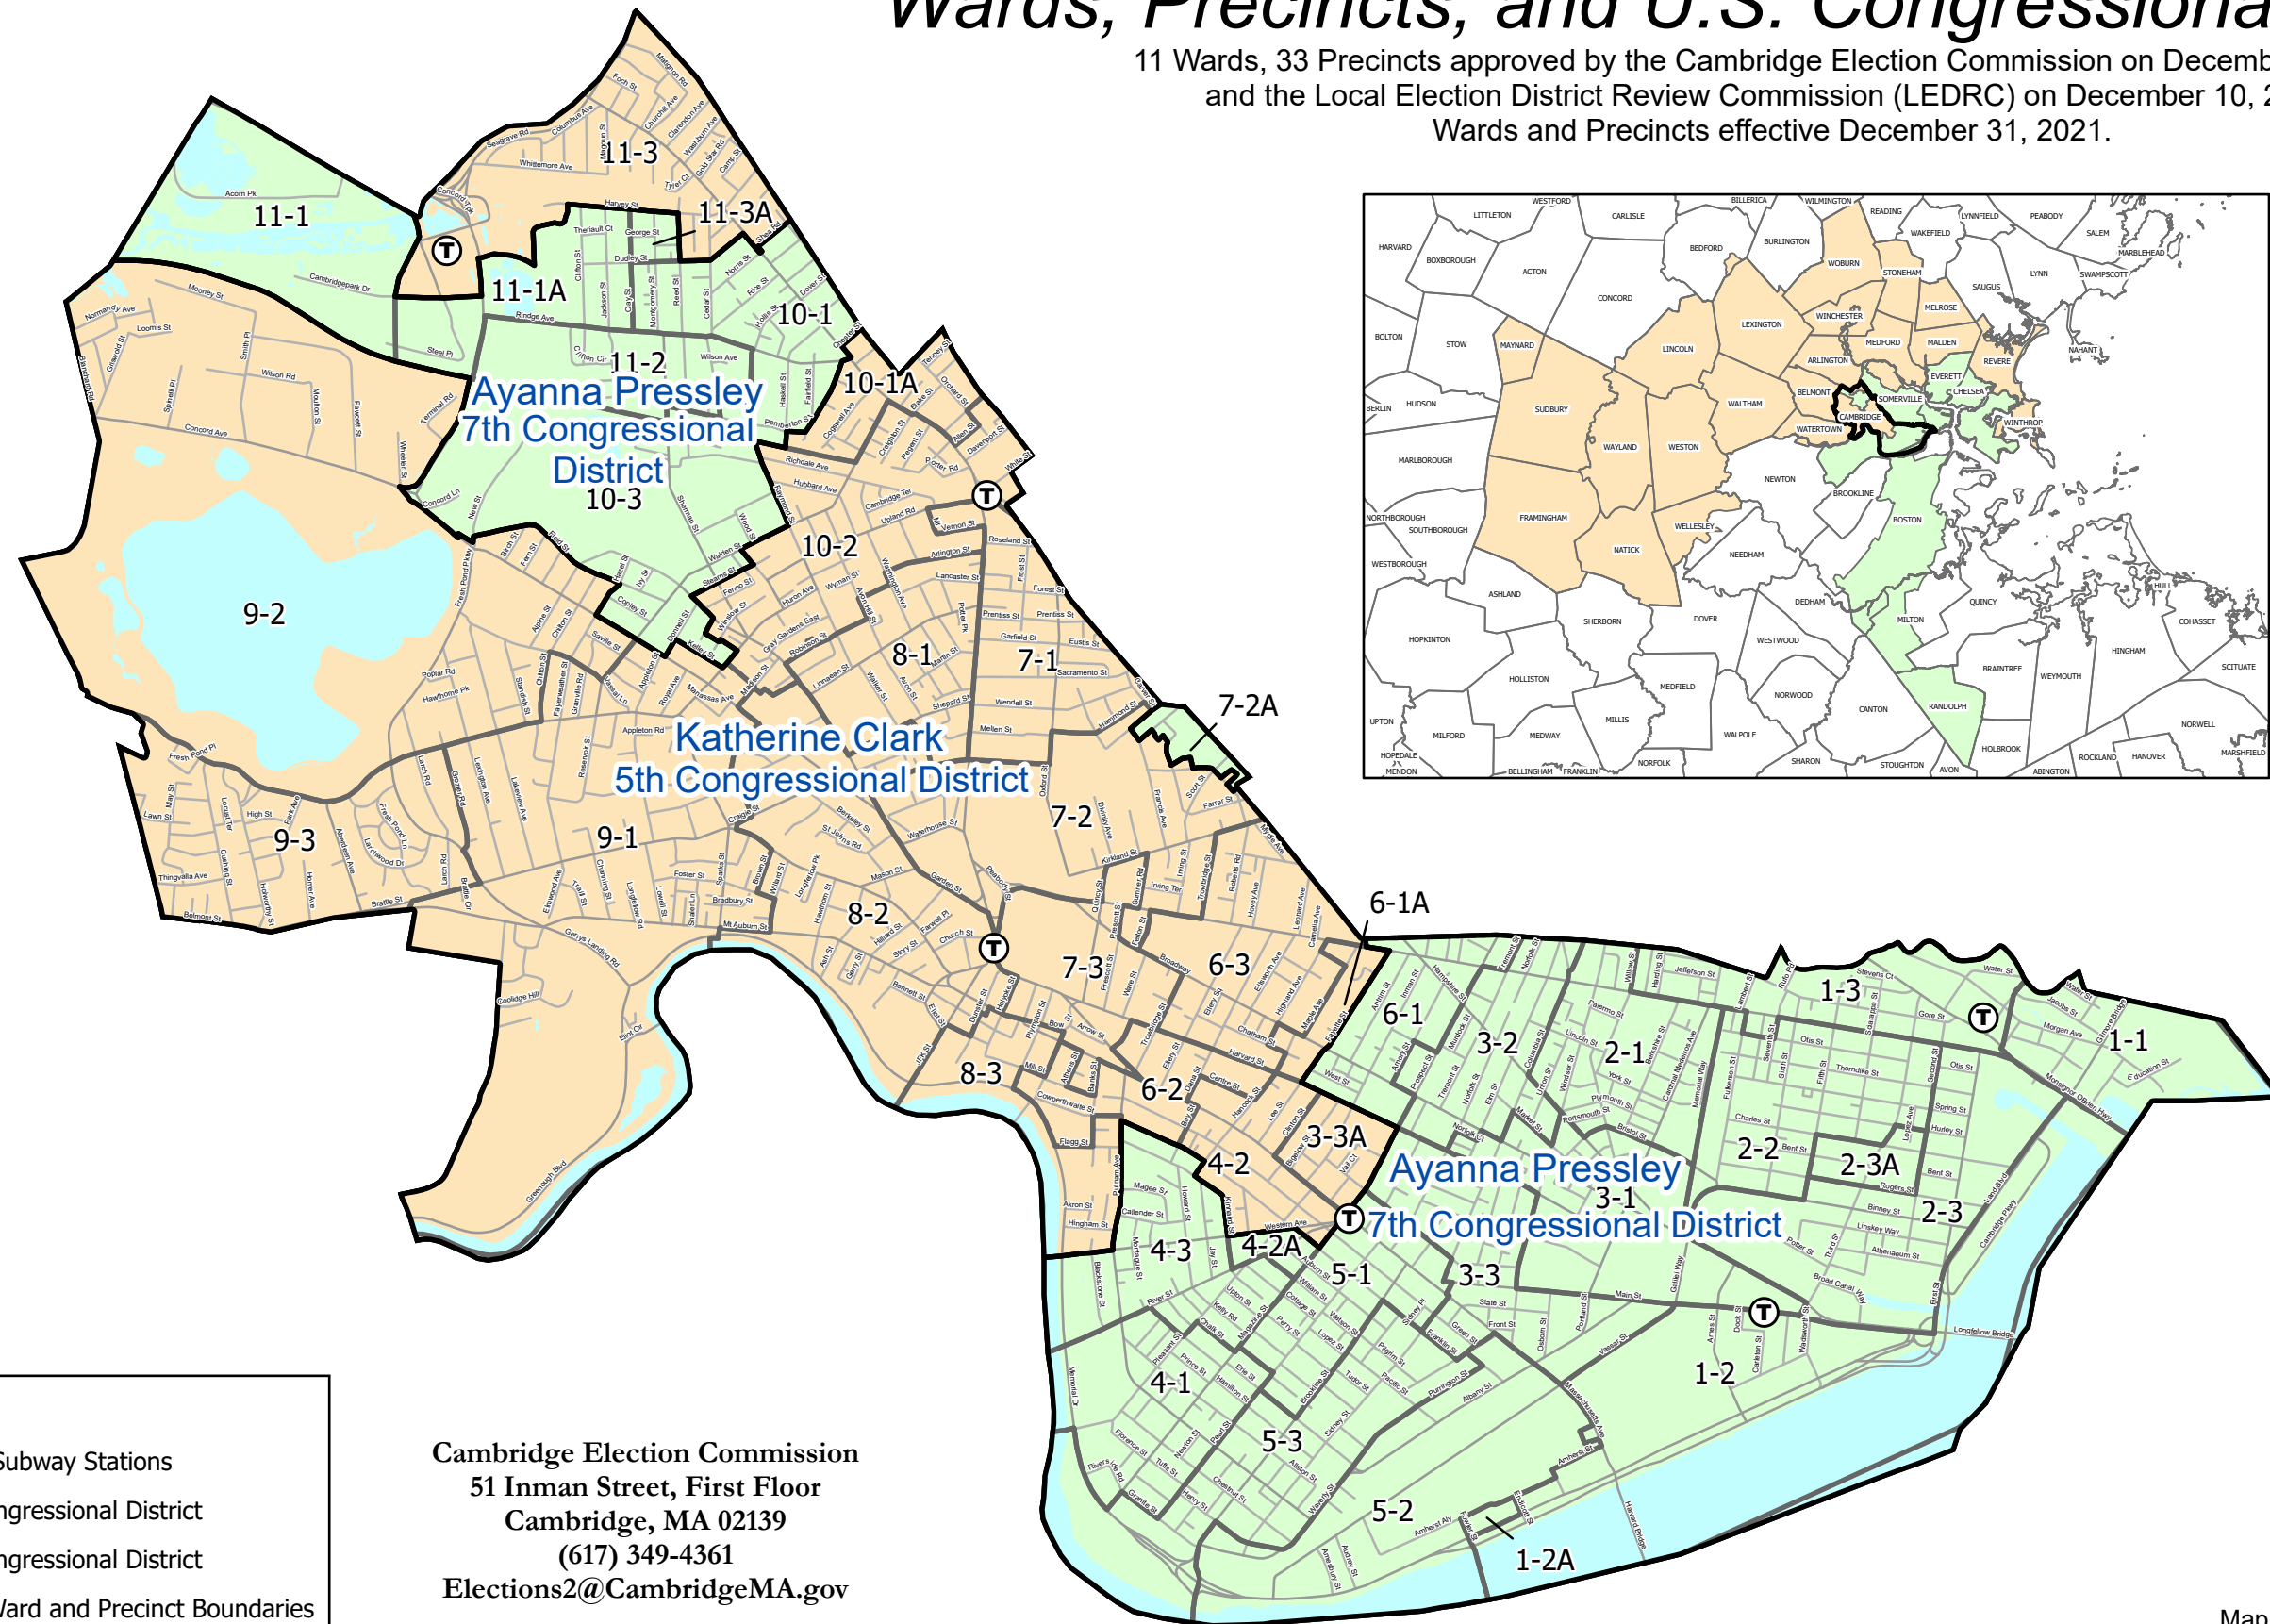

City of Cambridge

Wards, Precincts, and U.S. Congressional Districts

11 Wards, 33 Precincts approved by the Cambridge Election Commission on December 8, 2021
and the Local Election District Review Commission (LEDRC) on December 10, 2021.
Wards and Precincts effective December 31, 2021.

Legend

-  MBTA Subway Stations
-  5th Congressional District
-  7th Congressional District
-  2022 Ward and Precinct Boundaries

Cambridge Election Commission
51 Inman Street, First Floor
Cambridge, MA 02139
(617) 349-4361
Elections2@CambridgeMA.gov

Map prepared by Cambridge GIS
January 26, 2023