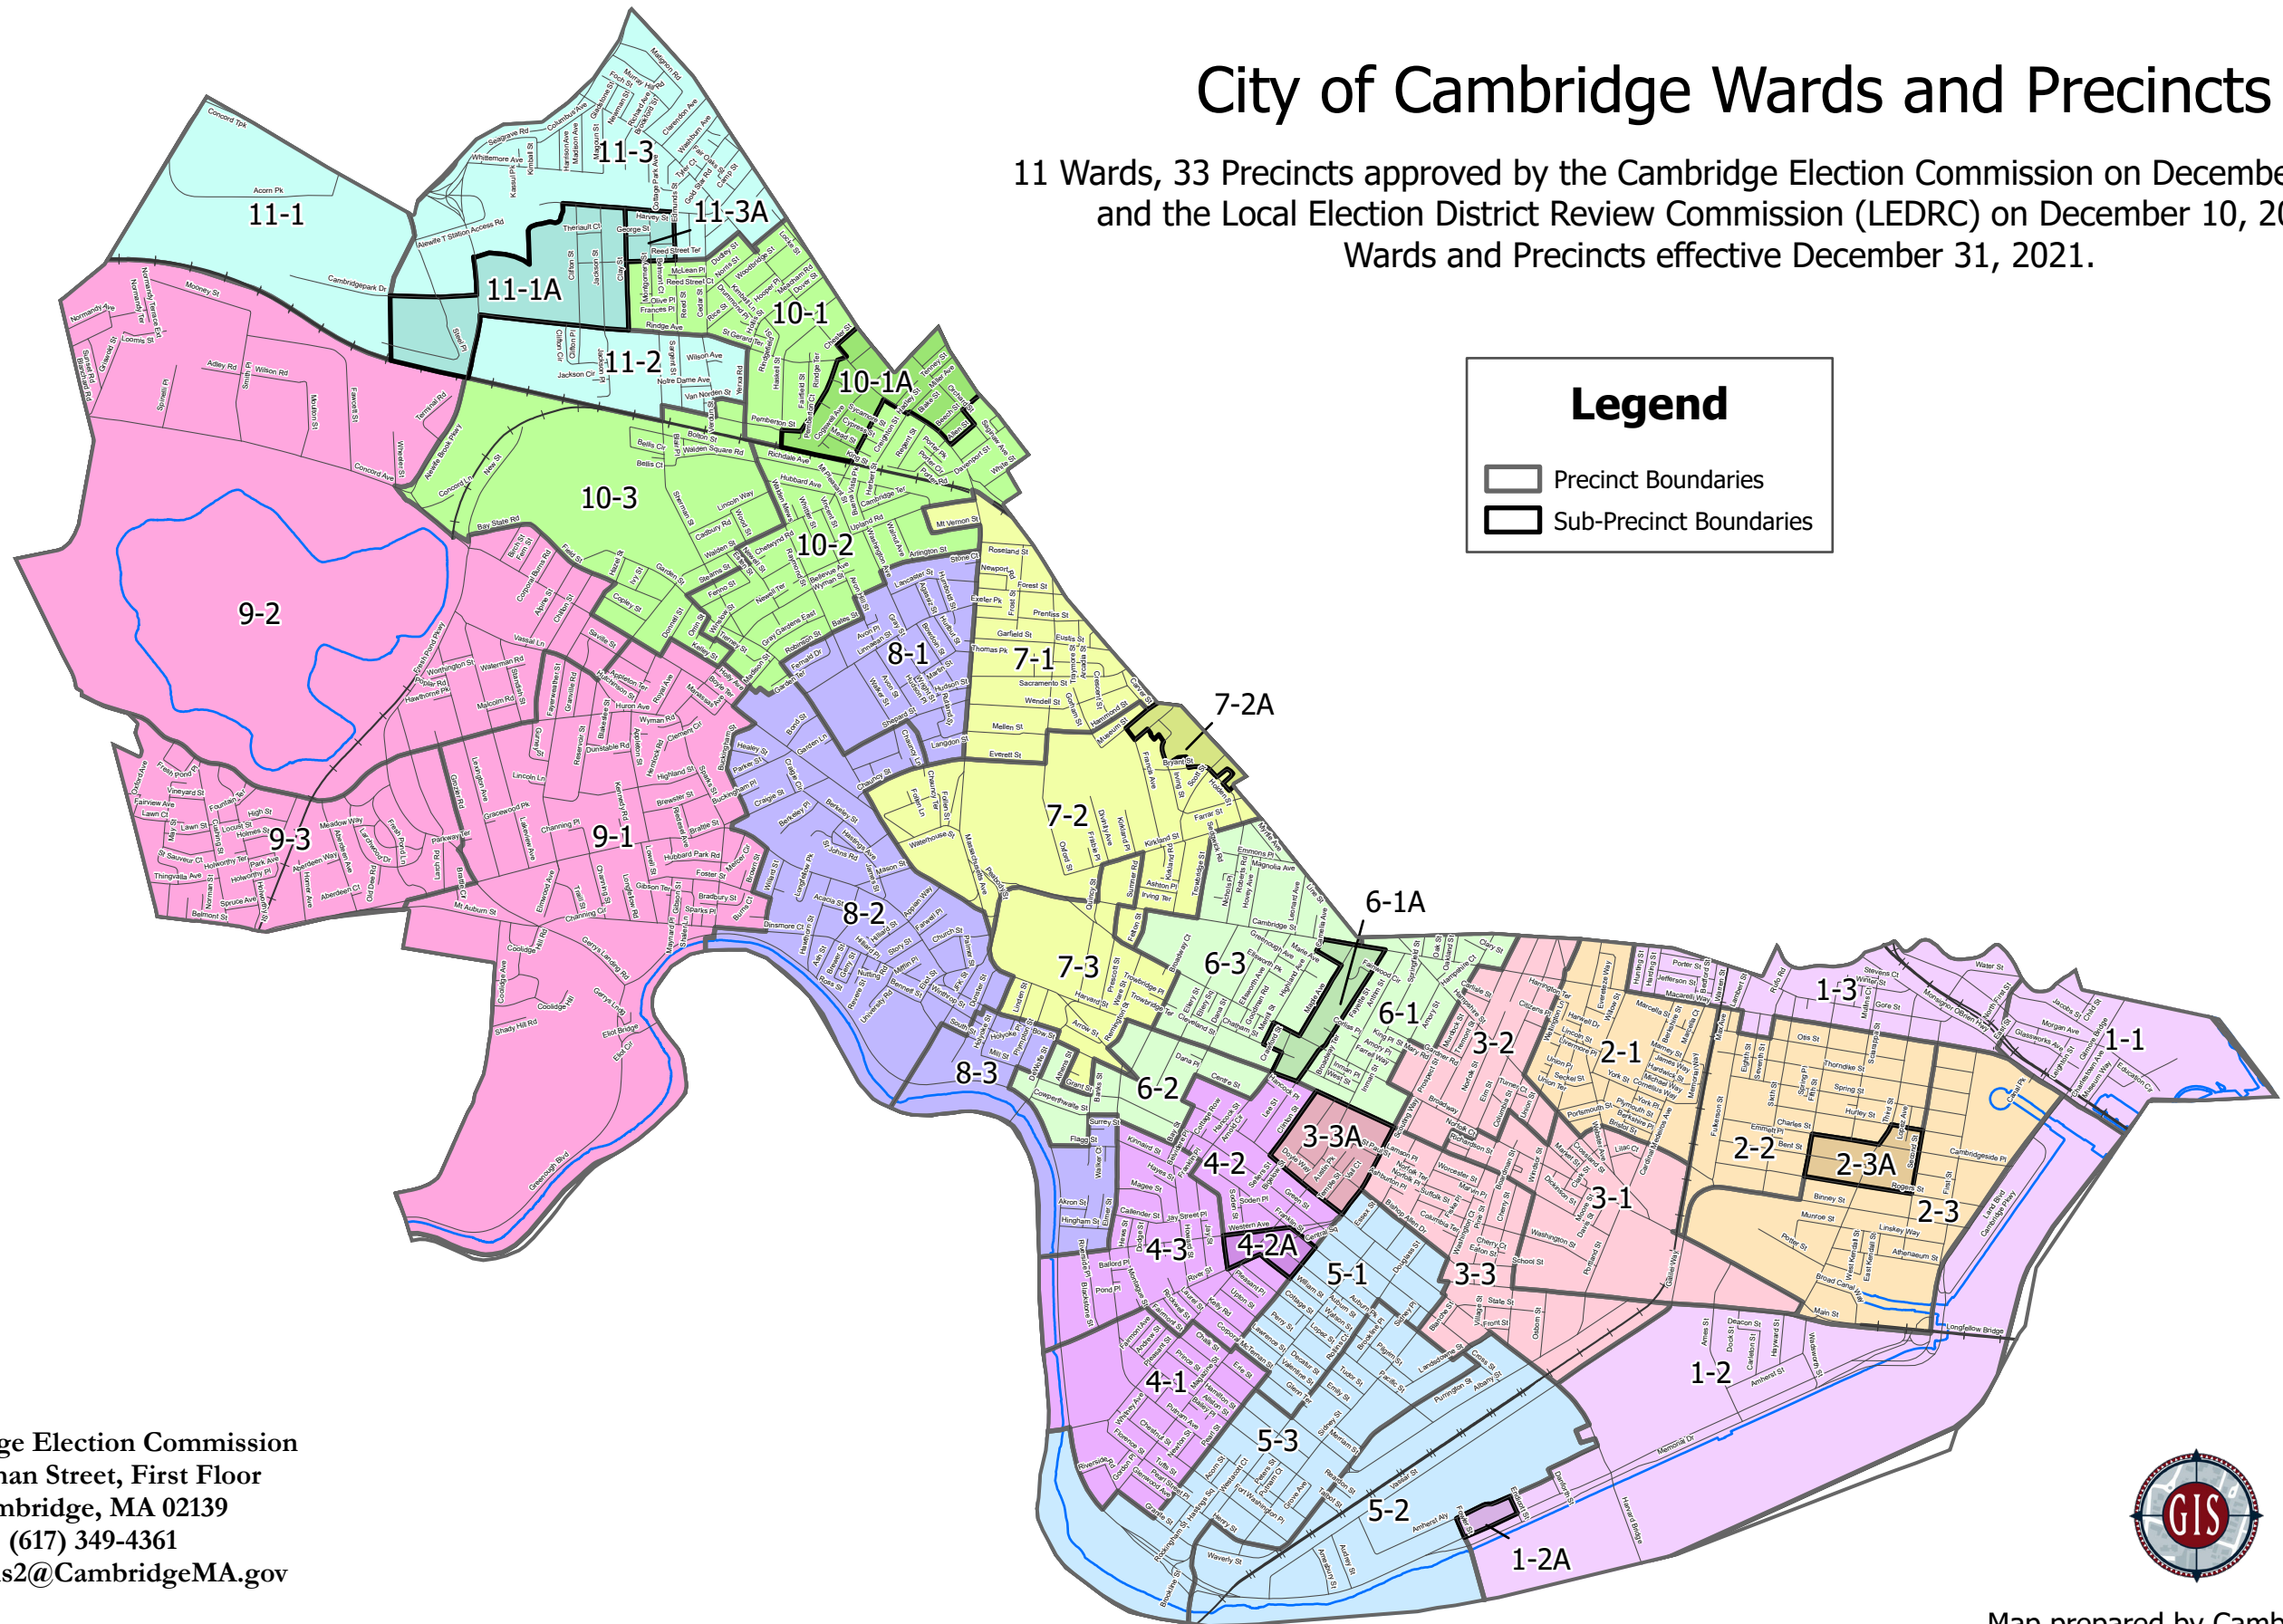

# City of Cambridge Wards and Precincts

11 Wards, 33 Precincts approved by the Cambridge Election Commission on December 8, 2021  
and the Local Election District Review Commission (LEDRC) on December 10, 2021.  
Wards and Precincts effective December 31, 2021.