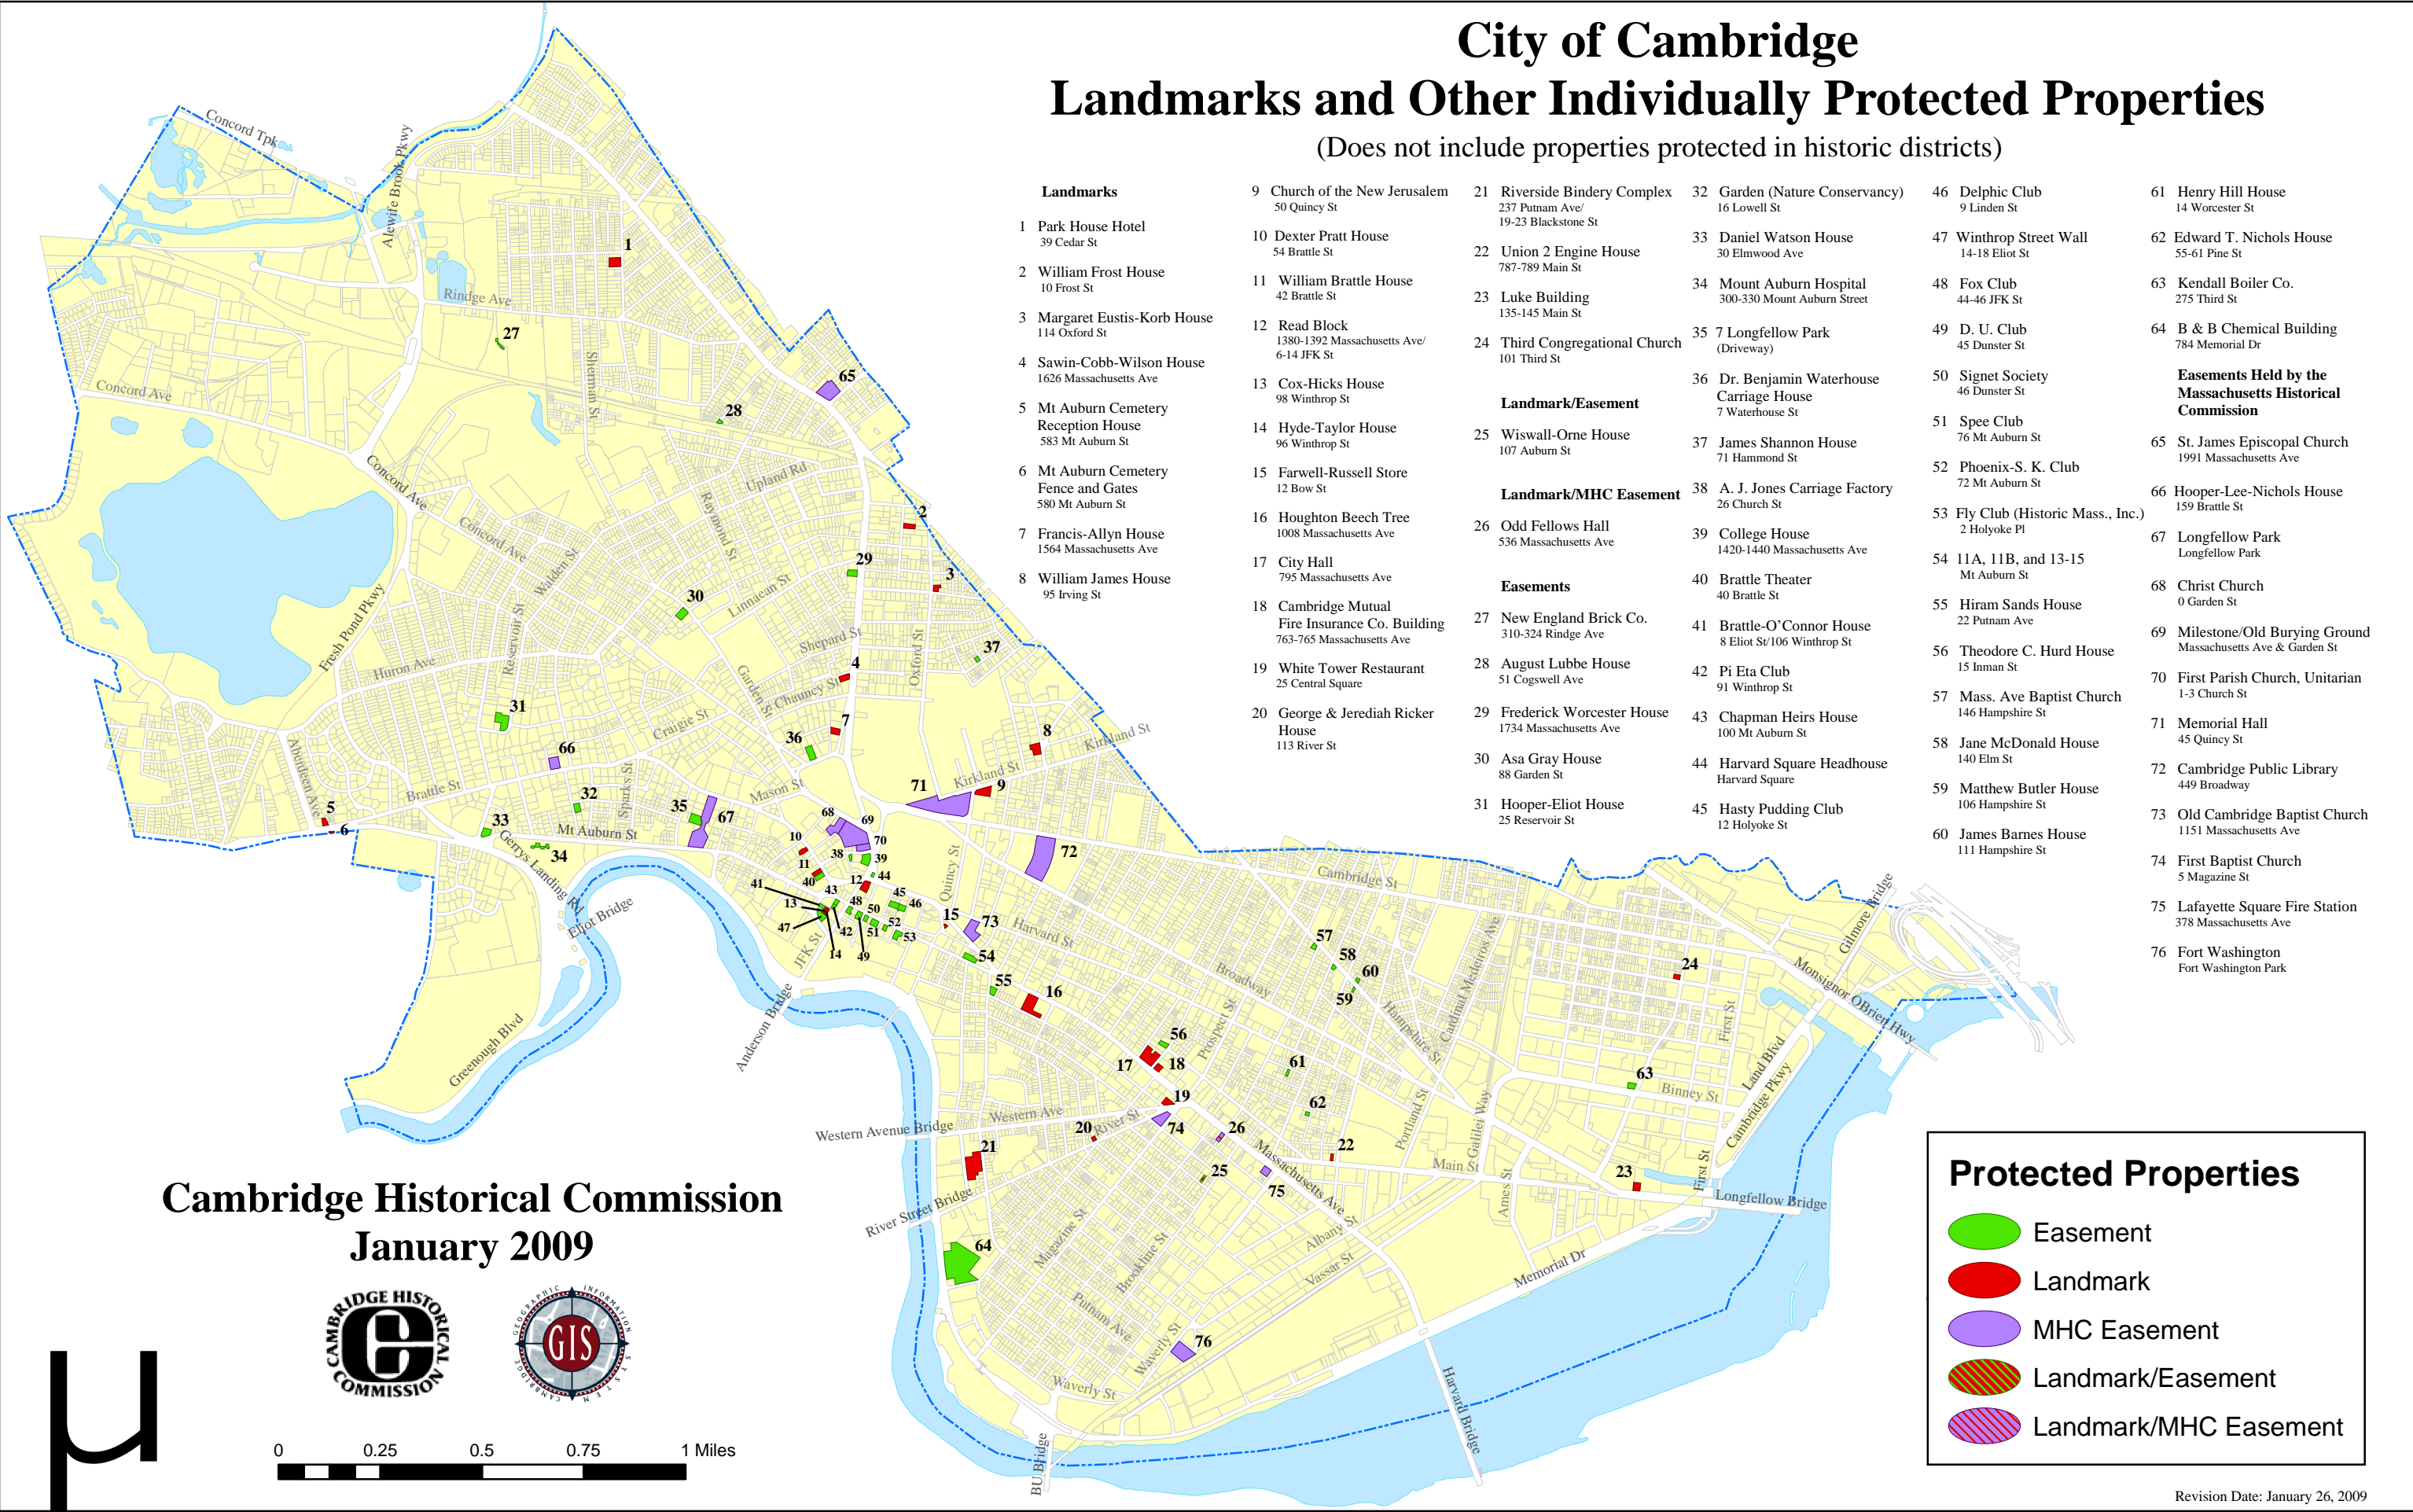

City of Cambridge

Landmarks and Other Individually Protected Properties

(Does not include properties protected in historic districts)

- | | | | | | |
|---|---|--|---|--|--|
| Landmarks | 9 Church of the New Jerusalem
50 Quincy St | 21 Riverside Bindery Complex
237 Putnam Ave/
19-23 Blackstone St | 32 Garden (Nature Conservancy)
16 Lowell St | 46 Delphic Club
9 Linden St | 61 Henry Hill House
14 Worcester St |
| 1 Park House Hotel
39 Cedar St | 10 Dexter Pratt House
54 Brattle St | 22 Union 2 Engine House
787-789 Main St | 33 Daniel Watson House
30 Elmwood Ave | 47 Winthrop Street Wall
14-18 Eliot St | 62 Edward T. Nichols House
55-61 Pine St |
| 2 William Frost House
10 Frost St | 11 William Brattle House
42 Brattle St | 23 Luke Building
135-145 Main St | 34 Mount Auburn Hospital
300-330 Mount Auburn Street | 48 Fox Club
44-46 JFK St | 63 Kendall Boiler Co.
275 Third St |
| 3 Margaret Eustis-Korb House
114 Oxford St | 12 Read Block
1380-1392 Massachusetts Ave/
6-14 JFK St | 24 Third Congregational Church
101 Third St | 35 7 Longfellow Park
(Driveway) | 49 D. U. Club
45 Dunster St | 64 B & B Chemical Building
784 Memorial Dr |
| 4 Sawin-Cobb-Wilson House
1626 Massachusetts Ave | 13 Cox-Hicks House
98 Winthrop St | Landmark/Easement | 36 Dr. Benjamin Waterhouse
Carriage House
7 Waterhouse St | 50 Signet Society
46 Dunster St | Easements Held by the
Massachusetts Historical
Commission |
| 5 Mt Auburn Cemetery
Reception House
583 Mt Auburn St | 14 Hyde-Taylor House
96 Winthrop St | 25 Wiswall-Orne House
107 Auburn St | 37 James Shannon House
71 Hammond St | 51 Spee Club
76 Mt Auburn St | 65 St. James Episcopal Church
1991 Massachusetts Ave |
| 6 Mt Auburn Cemetery
Fence and Gates
580 Mt Auburn St | 15 Farwell-Russell Store
12 Bow St | Landmark/MHC Easement | 38 A. J. Jones Carriage Factory
26 Church St | 52 Phoenix-S. K. Club
72 Mt Auburn St | 66 Hooper-Lee-Nichols House
159 Brattle St |
| 7 Francis-Allyn House
1564 Massachusetts Ave | 16 Houghton Beech Tree
1008 Massachusetts Ave | 26 Odd Fellows Hall
536 Massachusetts Ave | 39 College House
1420-1440 Massachusetts Ave | 53 Fly Club (Historic Mass., Inc.)
2 Holyoke Pl | 67 Longfellow Park
Longfellow Park |
| 8 William James House
95 Irving St | 17 City Hall
795 Massachusetts Ave | Easements | 40 Brattle Theater
40 Brattle St | 54 11A, 11B, and 13-15
Mt Auburn St | 68 Christ Church
0 Garden St |
| | 18 Cambridge Mutual
Fire Insurance Co. Building
763-765 Massachusetts Ave | 27 New England Brick Co.
310-324 Rindge Ave | 41 Brattle-O'Connor House
8 Eliot St/106 Winthrop St | 55 Hiram Sands House
22 Putnam Ave | 69 Milestone/Old Burying Ground
Massachusetts Ave & Garden St |
| | 19 White Tower Restaurant
25 Central Square | 28 August Lubbe House
51 Cogswell Ave | 42 Pi Eta Club
91 Winthrop St | 56 Theodore C. Hurd House
15 Inman St | 70 First Parish Church, Unitarian
1-3 Church St |
| | 20 George & Jerediah Ricker
House
113 River St | 29 Frederick Worcester House
1734 Massachusetts Ave | 43 Chapman Heirs House
100 Mt Auburn St | 57 Mass. Ave Baptist Church
146 Hampshire St | 71 Memorial Hall
45 Quincy St |
| | | 30 Asa Gray House
88 Garden St | 44 Harvard Square Headhouse
Harvard Square | 58 Jane McDonald House
140 Elm St | 72 Cambridge Public Library
449 Broadway |
| | | 31 Hooper-Eliot House
25 Reservoir St | 45 Hasty Pudding Club
12 Holyoke St | 59 Matthew Butler House
106 Hampshire St | 73 Old Cambridge Baptist Church
1151 Massachusetts Ave |
| | | | | 60 James Barnes House
111 Hampshire St | 74 First Baptist Church
5 Magazine St |
| | | | | | 75 Lafayette Square Fire Station
378 Massachusetts Ave |
| | | | | | 76 Fort Washington
Fort Washington Park |