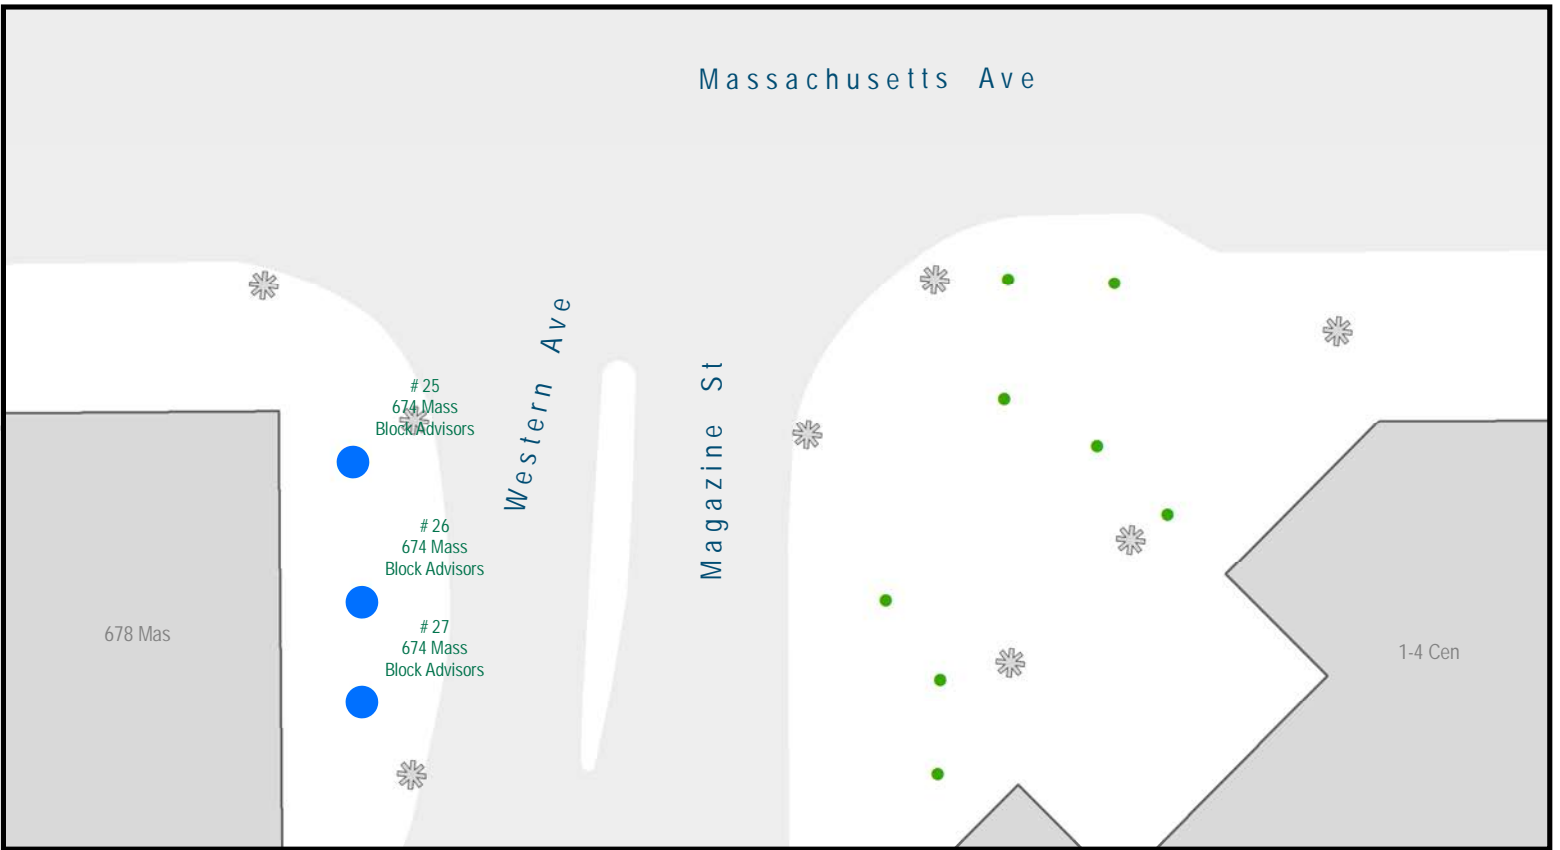

## CENTRAL SQUARE

STREETLIGHTS

WITH OUTLETS

CITY TREES

STRING LIGHTS - REMOVE / REPLACE