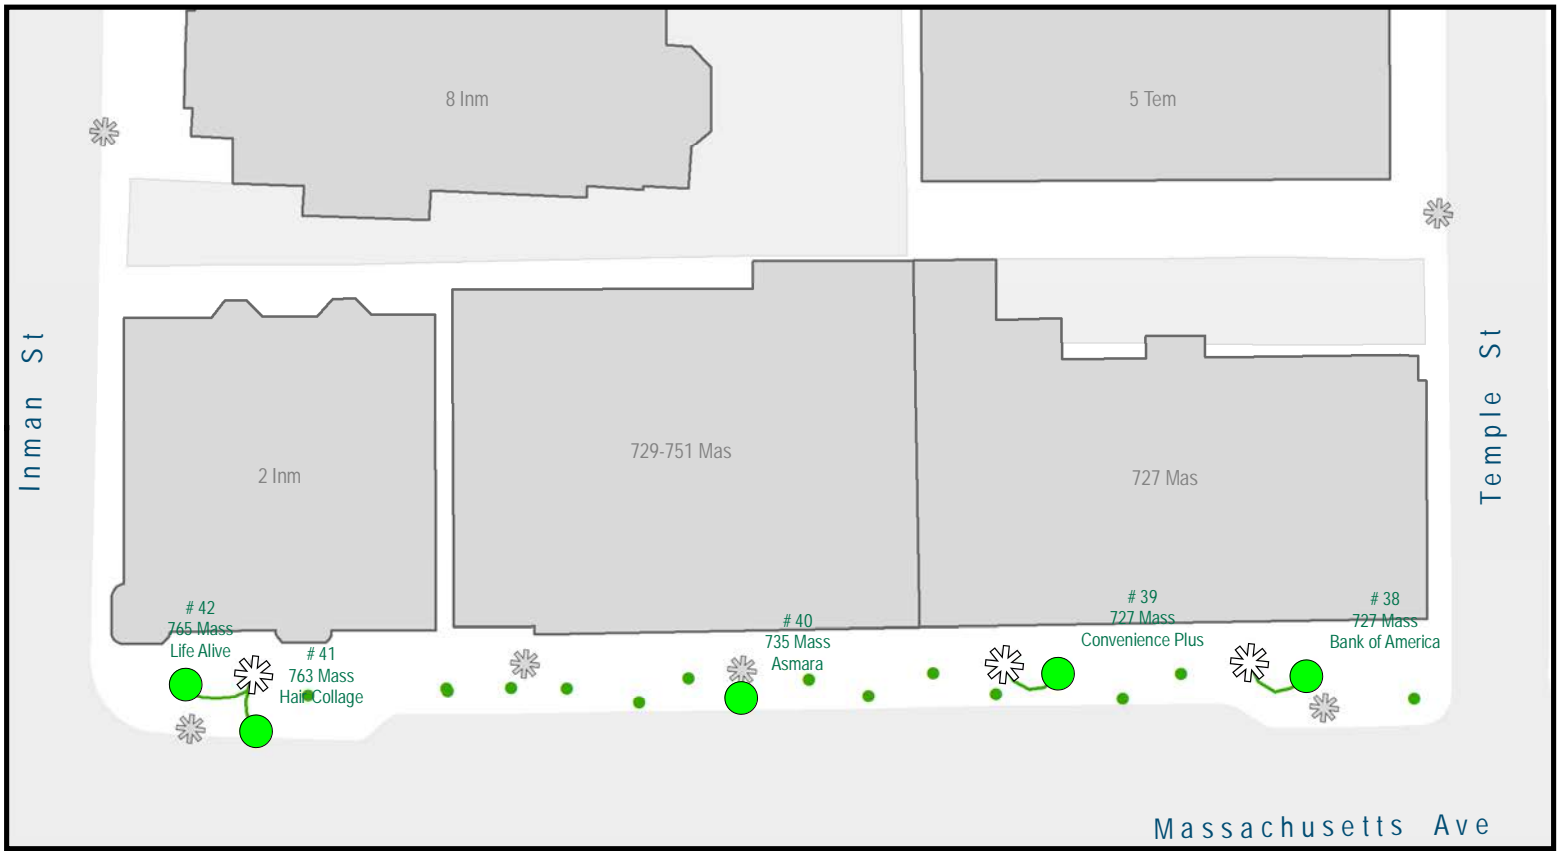

## CENTRAL SQUARE

STREETLIGHTS  
WITH OUTLETS

CITY TREES

SPHERE LIGHTS - EXISTING TO REMAIN

STRING LIGHTS - NEW INSTALL

## CENTRAL SQUARE

STREETLIGHTS  
WITH OUTLETS

CITY TREES

STRING LIGHTS - NEW INSTALL