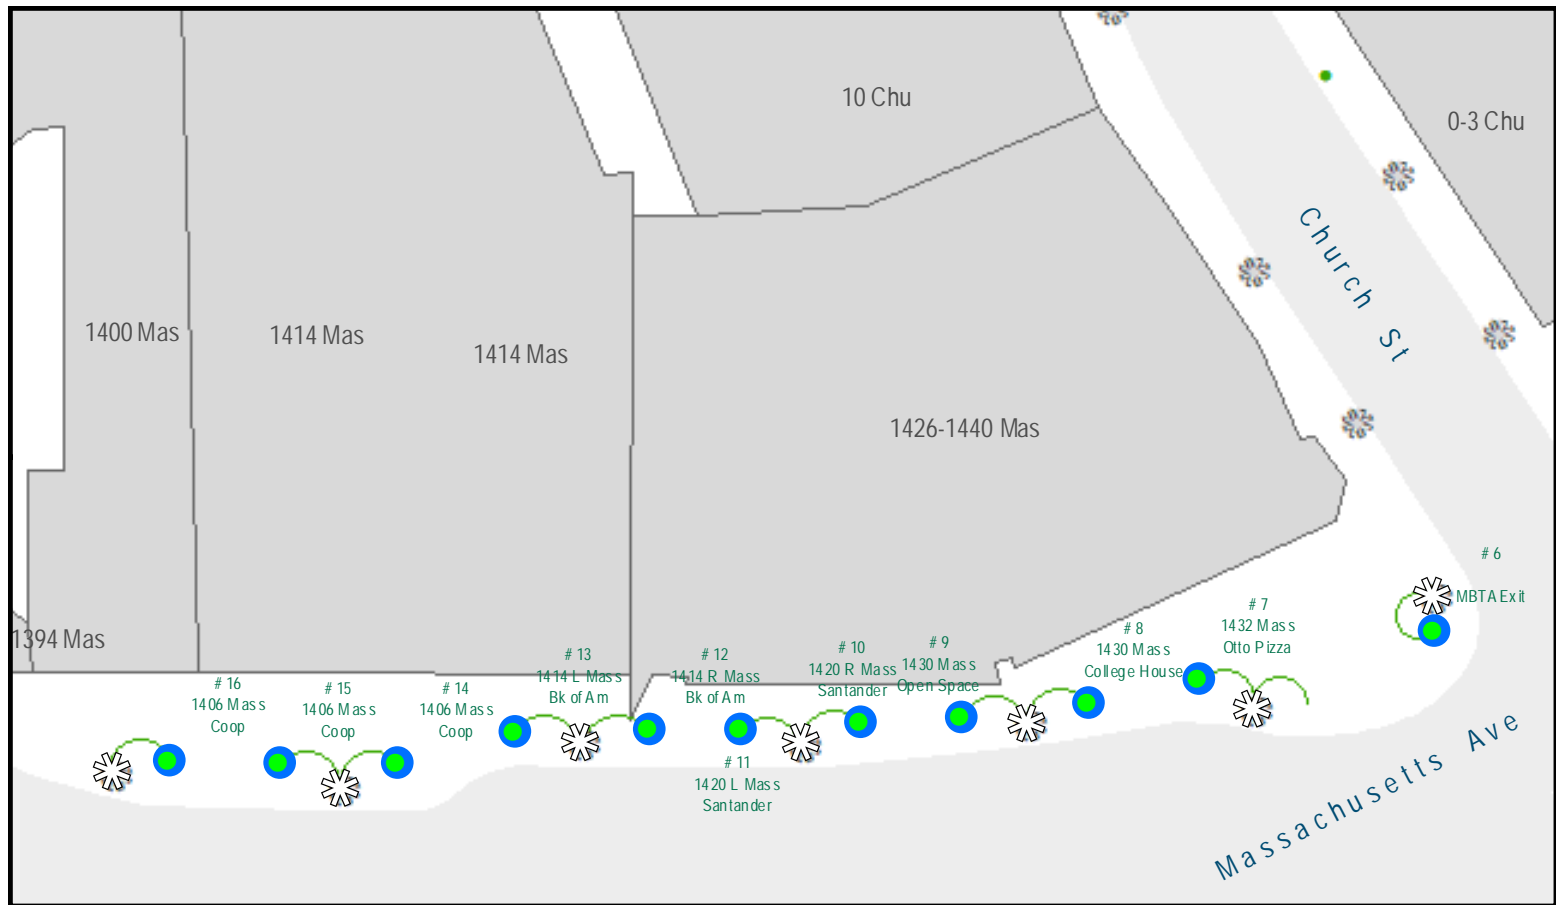

## CENTRAL SQUARE

STREETLIGHTS  
WITH OUTLETS

CITY TREES

STRING LIGHTS - NEW INSTALL

## HARVARD SQUARE

STREETLIGHTS  
WITH OUTLETS

CITY TREES

STRING LIGHTS - REMOVE / REPLACE