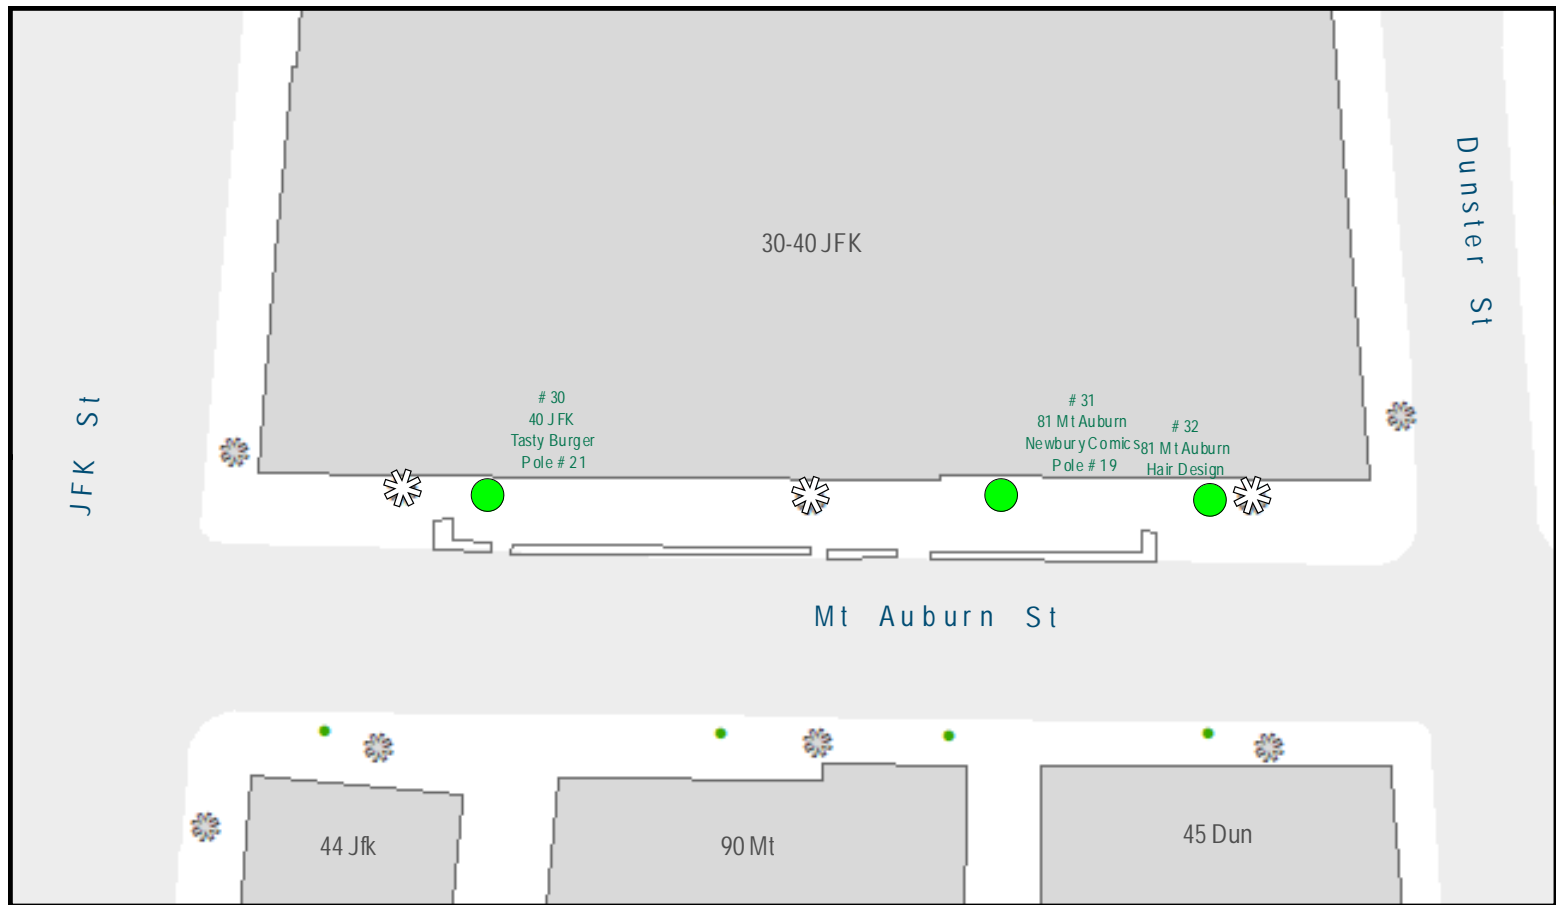

## HARVARD SQUARE

STREETLIGHTS  
WITH OUTLETS

CITY TREES

STRING LIGHTS - REMOVE / REPLACE