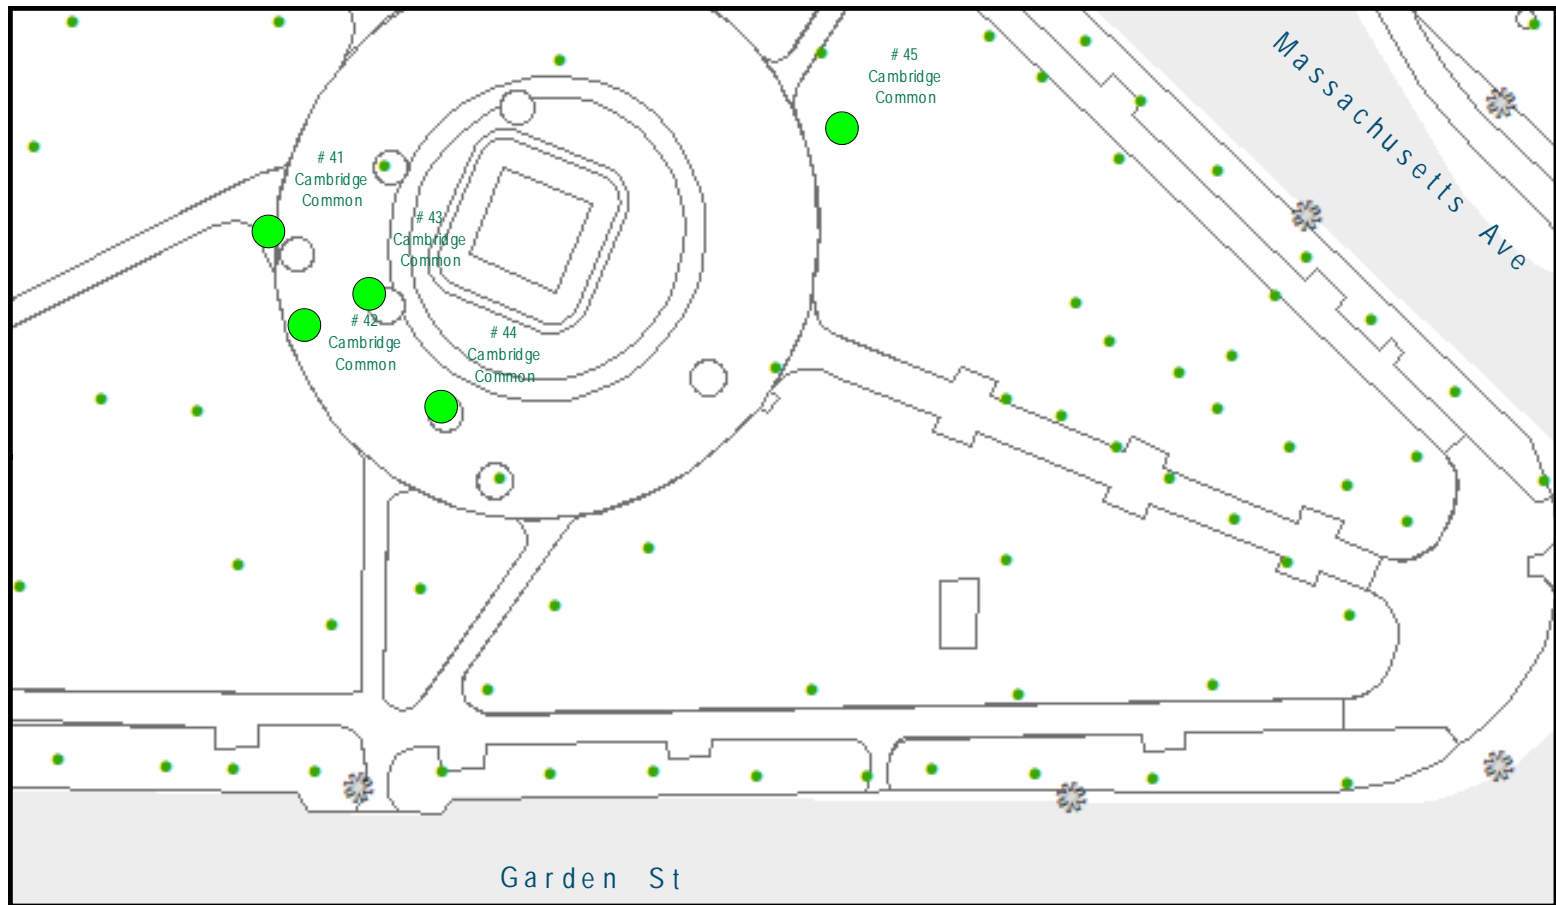

## HARVARD SQUARE

STREETLIGHTS  
WITH OUTLETS

CITY TREES

STRING LIGHTS - REMOVE / REPLACE

### HARVARD SQUARE

STREETLIGHTS  
WITH OUTLETS

CITY TREES

STRING LIGHTS - REMOVE / REPLACE

STRING LIGHTS - NEW INSTALL

**HARVARD SQUARE**

STREETLIGHTS  
WITH OUTLETS

CITY TREES