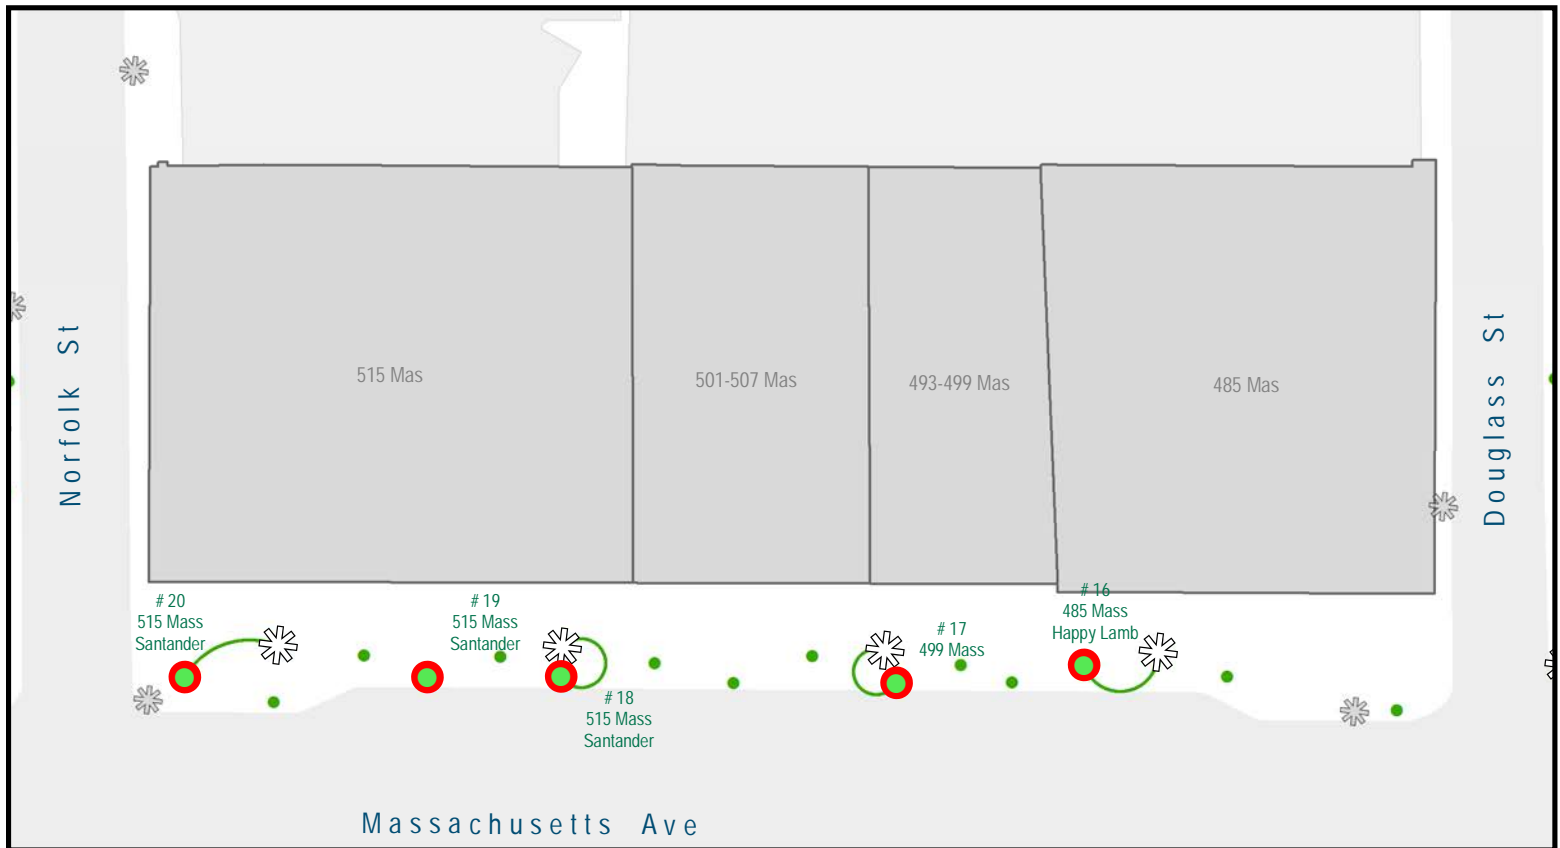

## CENTRAL SQUARE

STREETLIGHTS

WITH OUTLETS

CITY TREES

STRING LIGHTS - REMOVE / REPLACE