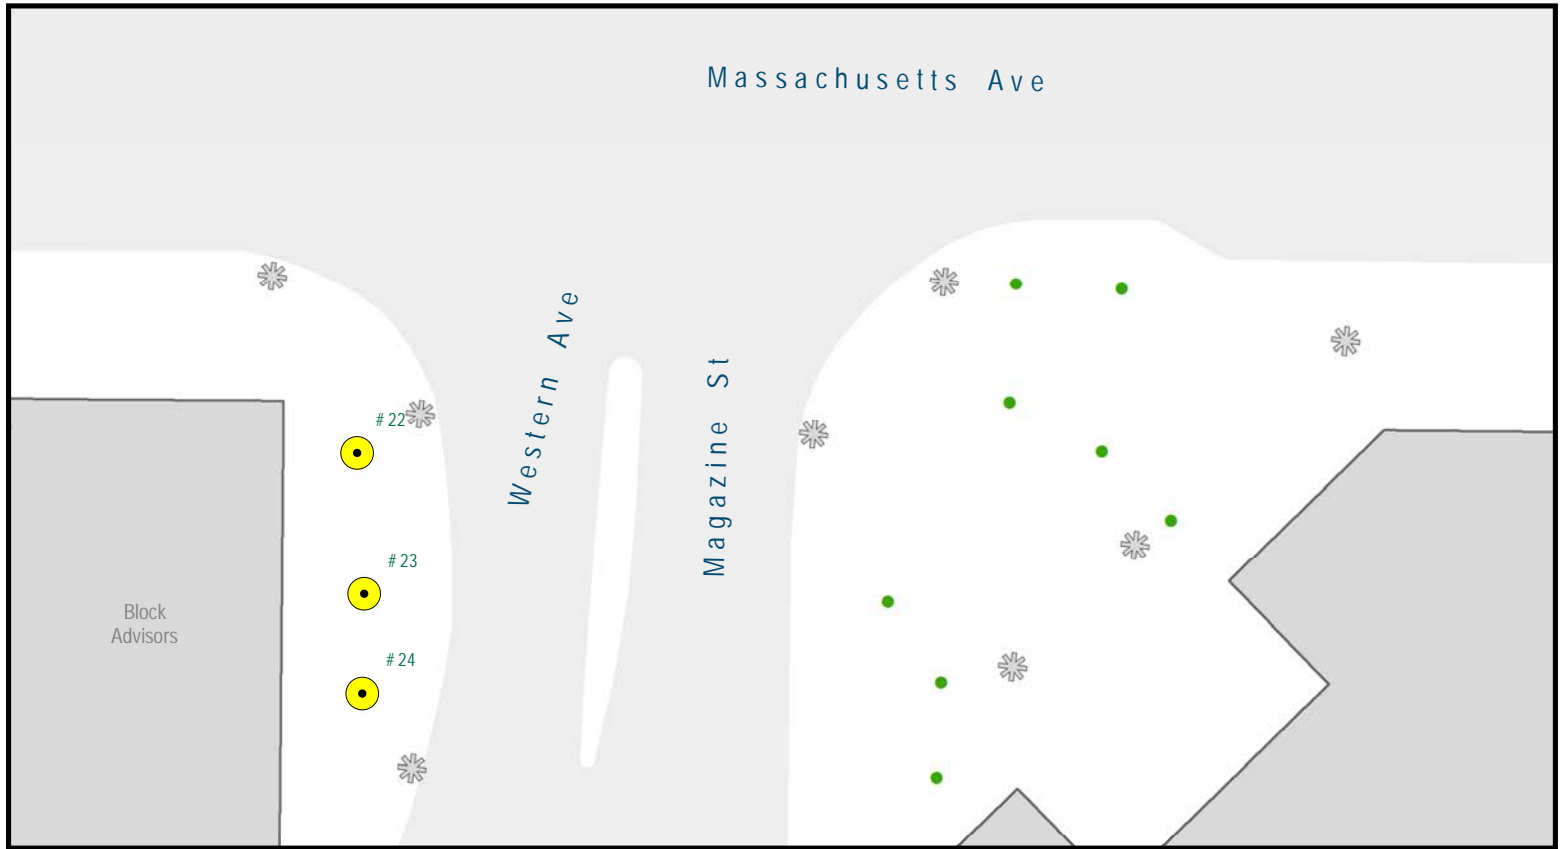

### CENTRAL SQUARE

-  STREETLIGHTS
-  WITH OUTLETS
-  CITY TREES
-  REMOVE STRING LIGHTS
-  REMOVE STRING / INSTALL GRAPEVINE SPHERE

## CENTRAL SQUARE

STREETLIGHTS  
WITH OUTLETS

CITY TREES

REMOVE STRING LIGHTS

REMOVE STRING / INSTALL GRAPEVINE SPHERE

## CENTRAL SQUARE

-  STREETLIGHTS
-  WITH OUTLETS
-  CITY TREES
-  REMOVE STRING LIGHTS
-  REMOVE STRING / INSTALL GRAPEVINE SPHERE