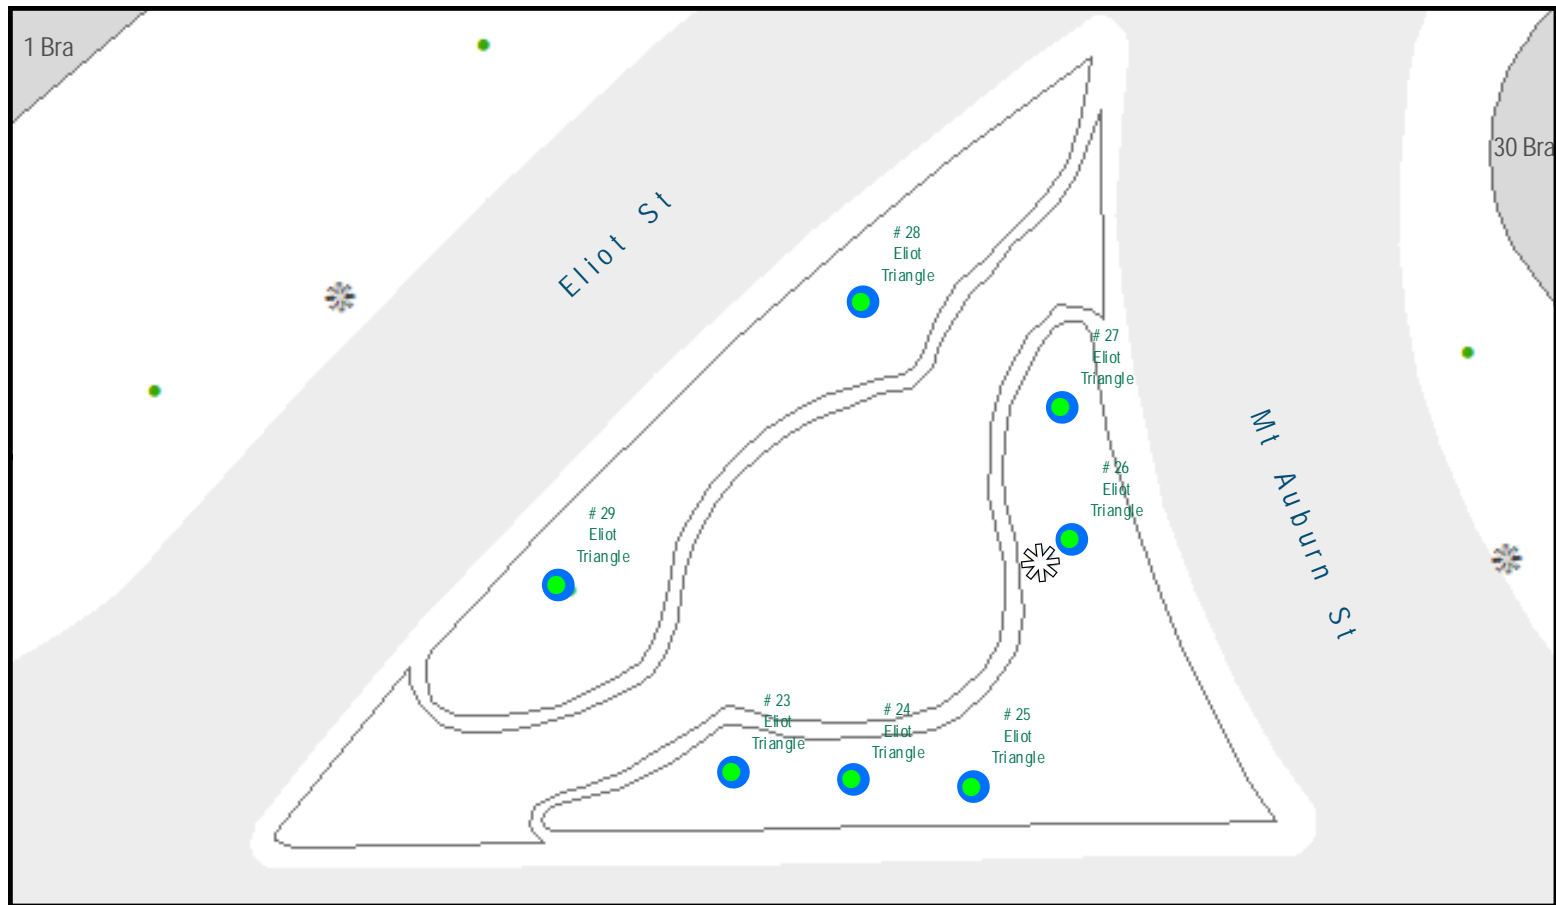

## HARVARD SQUARE

STREETLIGHTS  
WITH OUTLETS

CITY TREES

STRING LIGHTS - REMOVE / REPLACE