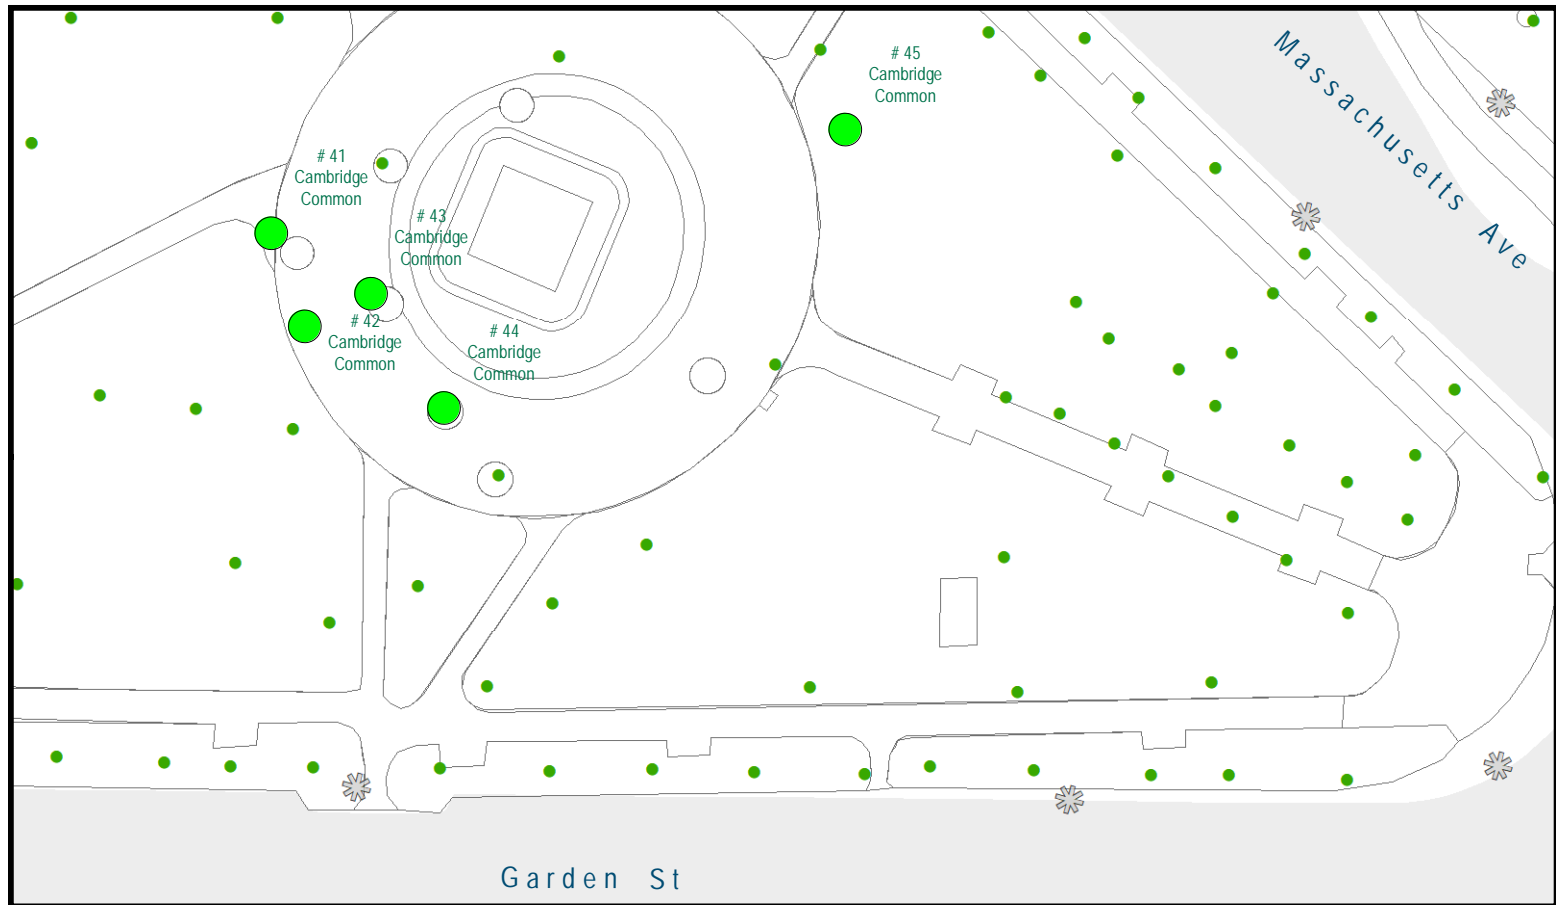

## HARVARD SQUARE

STREETLIGHTS  
WITH OUTLETS

CITY TREES  
STRING LIGHTS - EXISTING

## HARVARD SQUARE

STREETLIGHTS  
WITH OUTLETS

CITY TREES  
STRING LIGHTS - EXISTING

STRING LIGHTS - NEW INSTALL