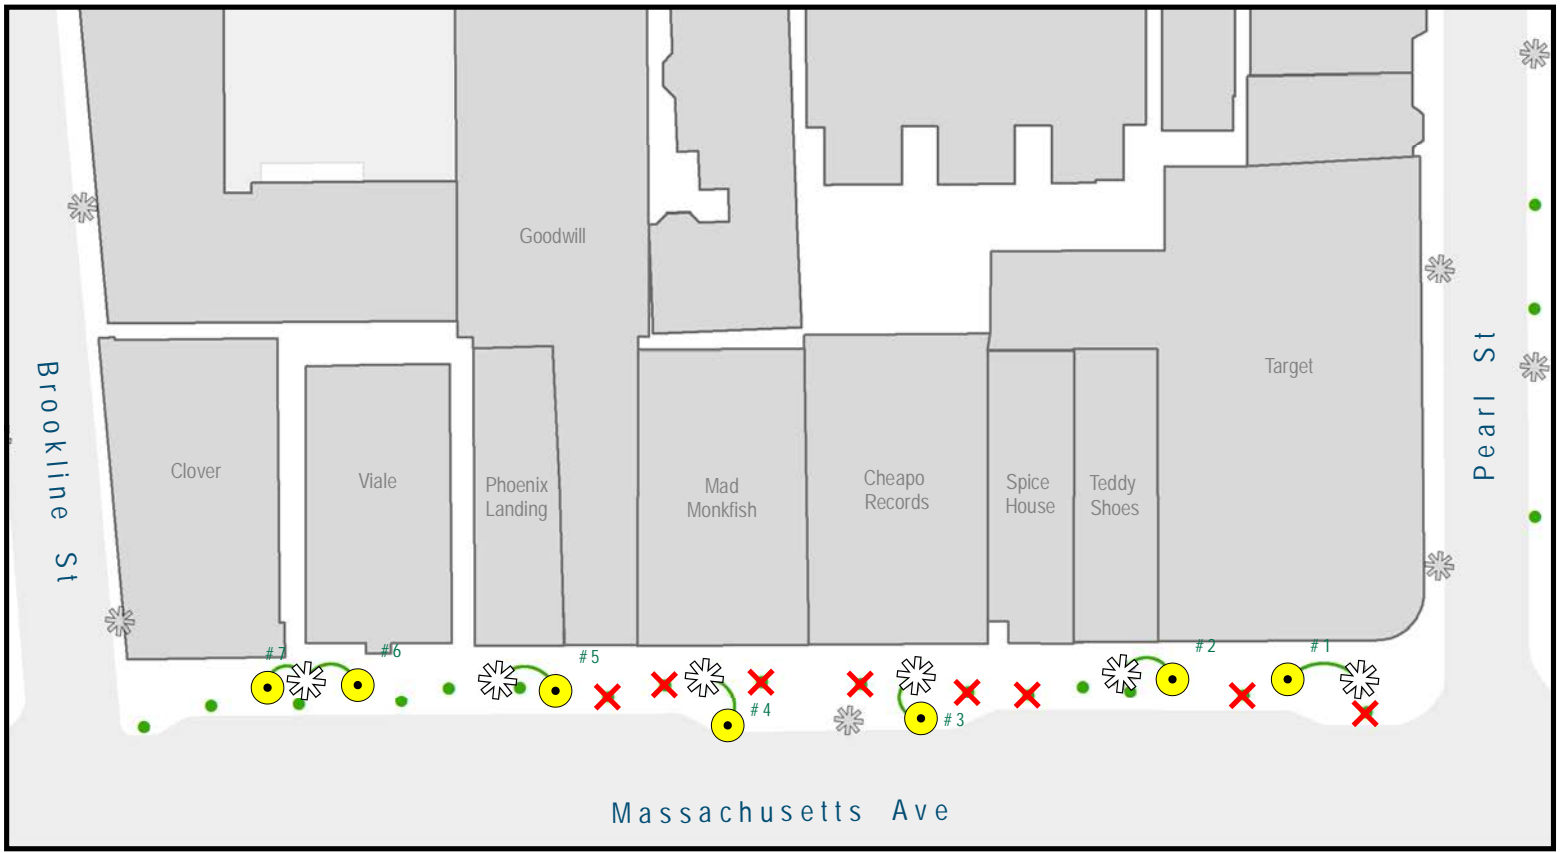

### CENTRAL SQUARE

-  STREETLIGHTS
-  WITH OUTLETS
-  CITY TREES
-  REMOVE STRING LIGHTS
-  REMOVE STRING / INSTALL GRAPEVINE SPHERE

## CENTRAL SQUARE

STREETLIGHTS  
WITH OUTLETS

CITY TREES

REMOVE STRING LIGHTS

REMOVE STRING / INSTALL GRAPEVINE SPHERE