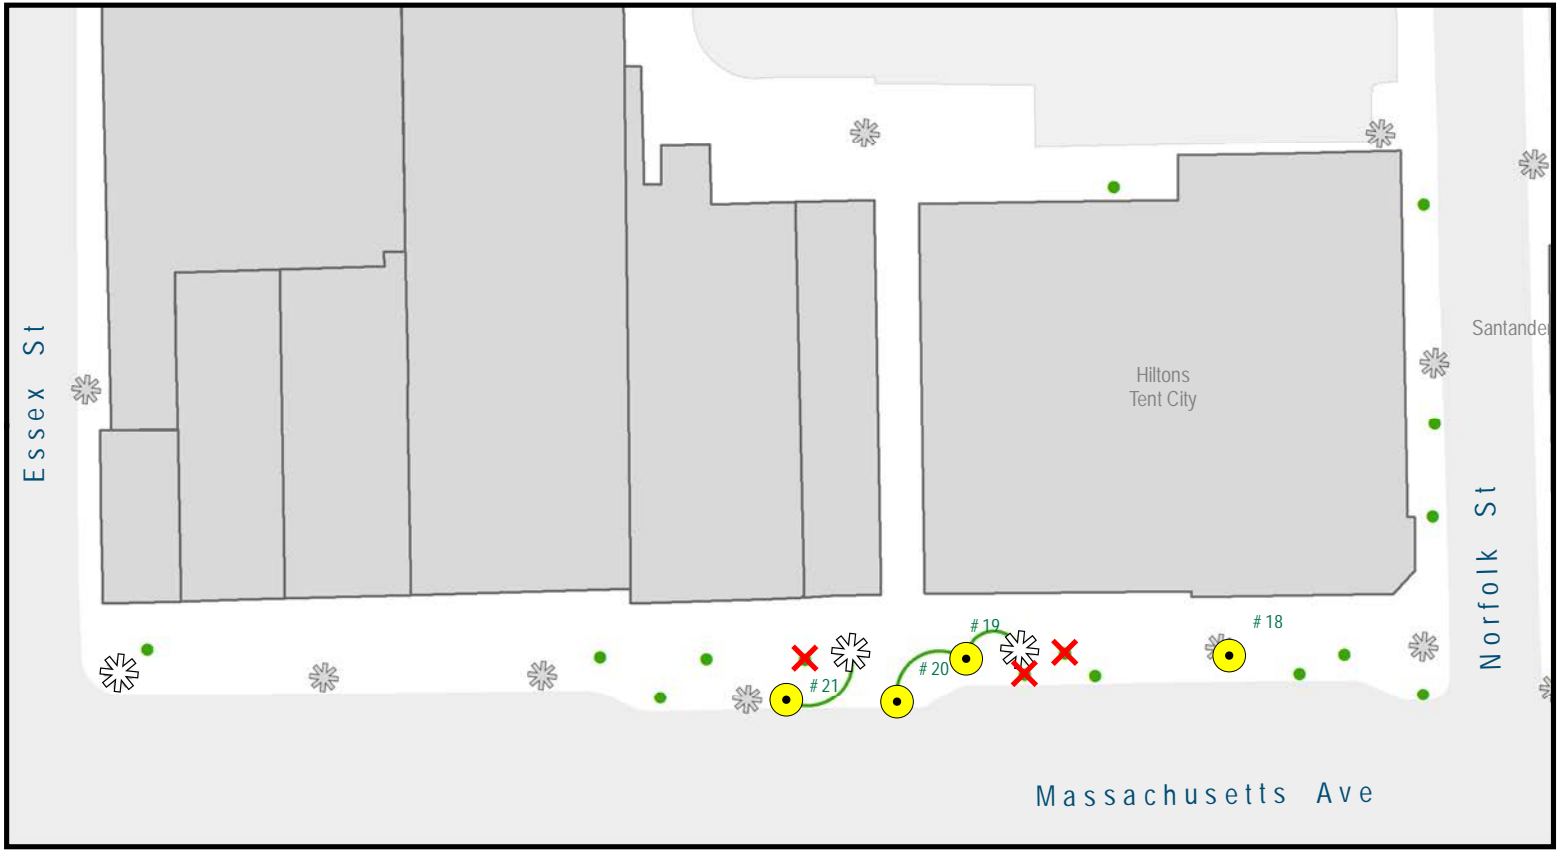

### CENTRAL SQUARE

-  STREETLIGHTS
-  WITH OUTLETS
-  CITY TREES
-  REMOVE STRING LIGHTS
-  REMOVE STRING / INSTALL GRAPEVINE SPHERE

## CENTRAL SQUARE

STREETLIGHTS  
WITH OUTLETS

CITY TREES

REMOVE STRING LIGHTS

REMOVE STRING / INSTALL GRAPEVINE SPHERE

## CENTRAL SQUARE

-  STREETLIGHTS
-  WITH OUTLETS
-  CITY TREES
-  REMOVE STRING LIGHTS
-  REMOVE STRING / INSTALL GRAPEVINE SPHERE