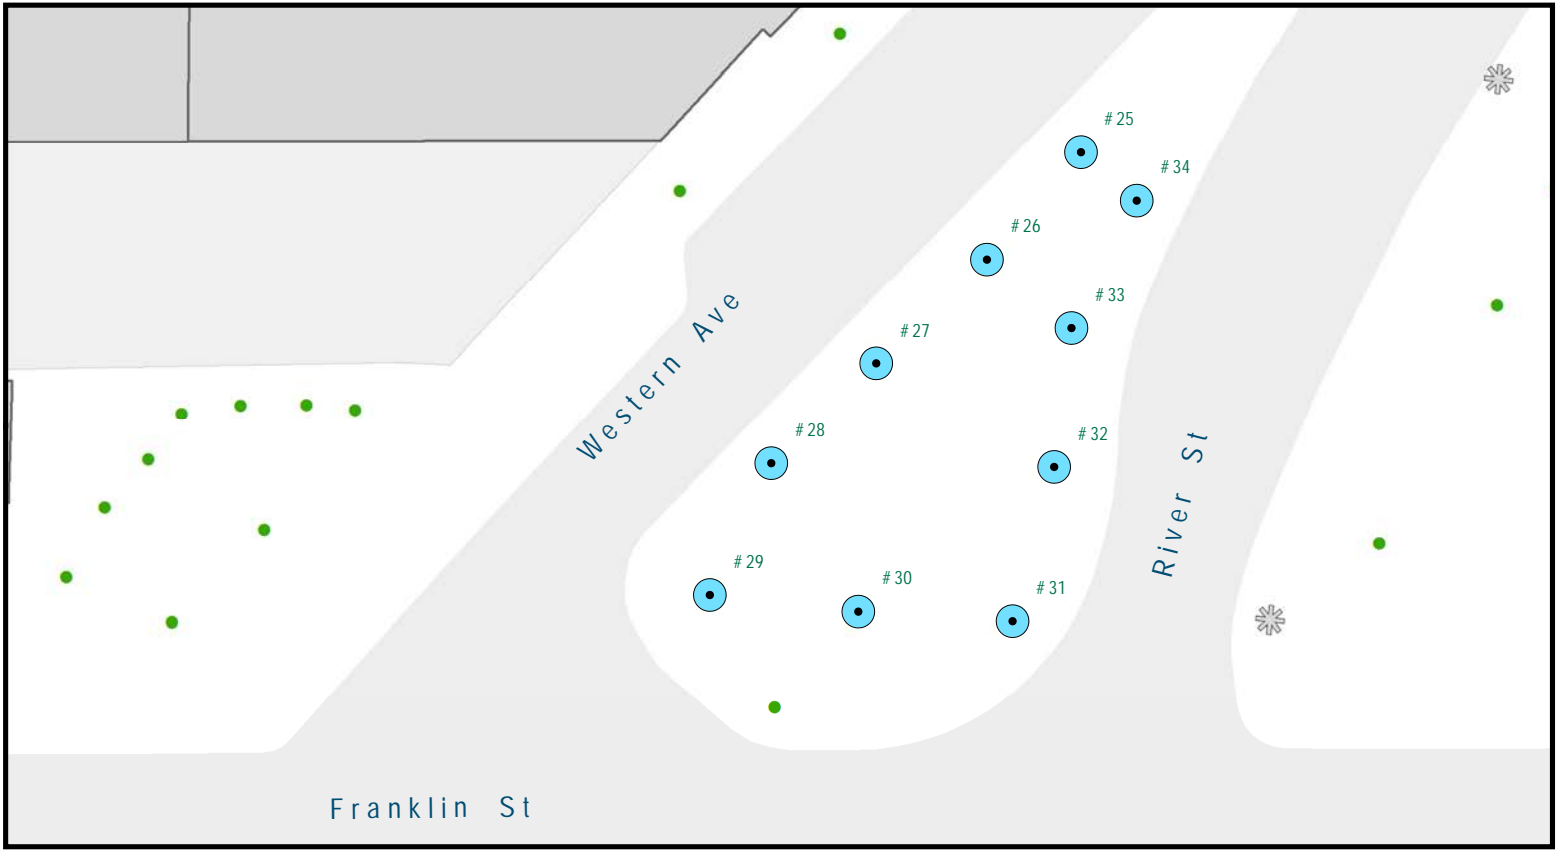

### CENTRAL SQUARE

-  STREETLIGHTS
-  WITH OUTLETS
-  CITY TREES
-  REMOVE STRING LIGHTS
-  REMOVE STRING / INSTALL GRAPEVINE SPHERE

## CENTRAL SQUARE

STREETLIGHTS  
WITH OUTLETS

CITY TREES

REMOVE STRING LIGHTS

REMOVE STRING / INSTALL GRAPEVINE SPHERE

## CENTRAL SQUARE

-  STREETLIGHTS
-  WITH OUTLETS
-  CITY TREES
-  REMOVE STRING LIGHTS
-  REMOVE STRING / INSTALL GRAPEVINE SPHERE