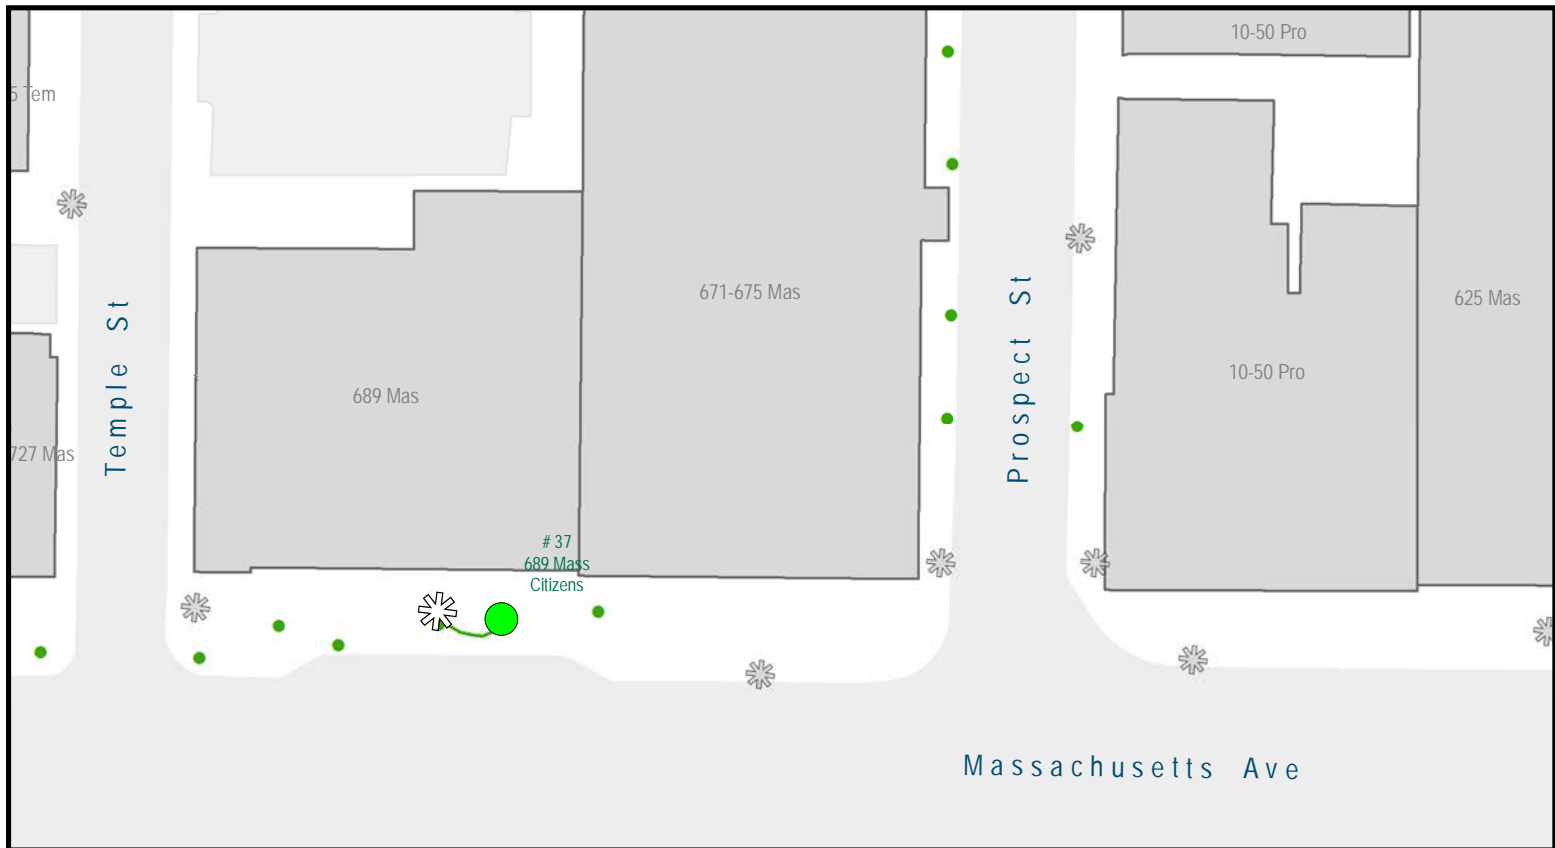

## CENTRAL SQUARE

STREETLIGHTS  
WITH OUTLETS

CITY TREES

STRING LIGHTS - REMOVE / REPLACE

SPHERE LIGHTS - REMOVE