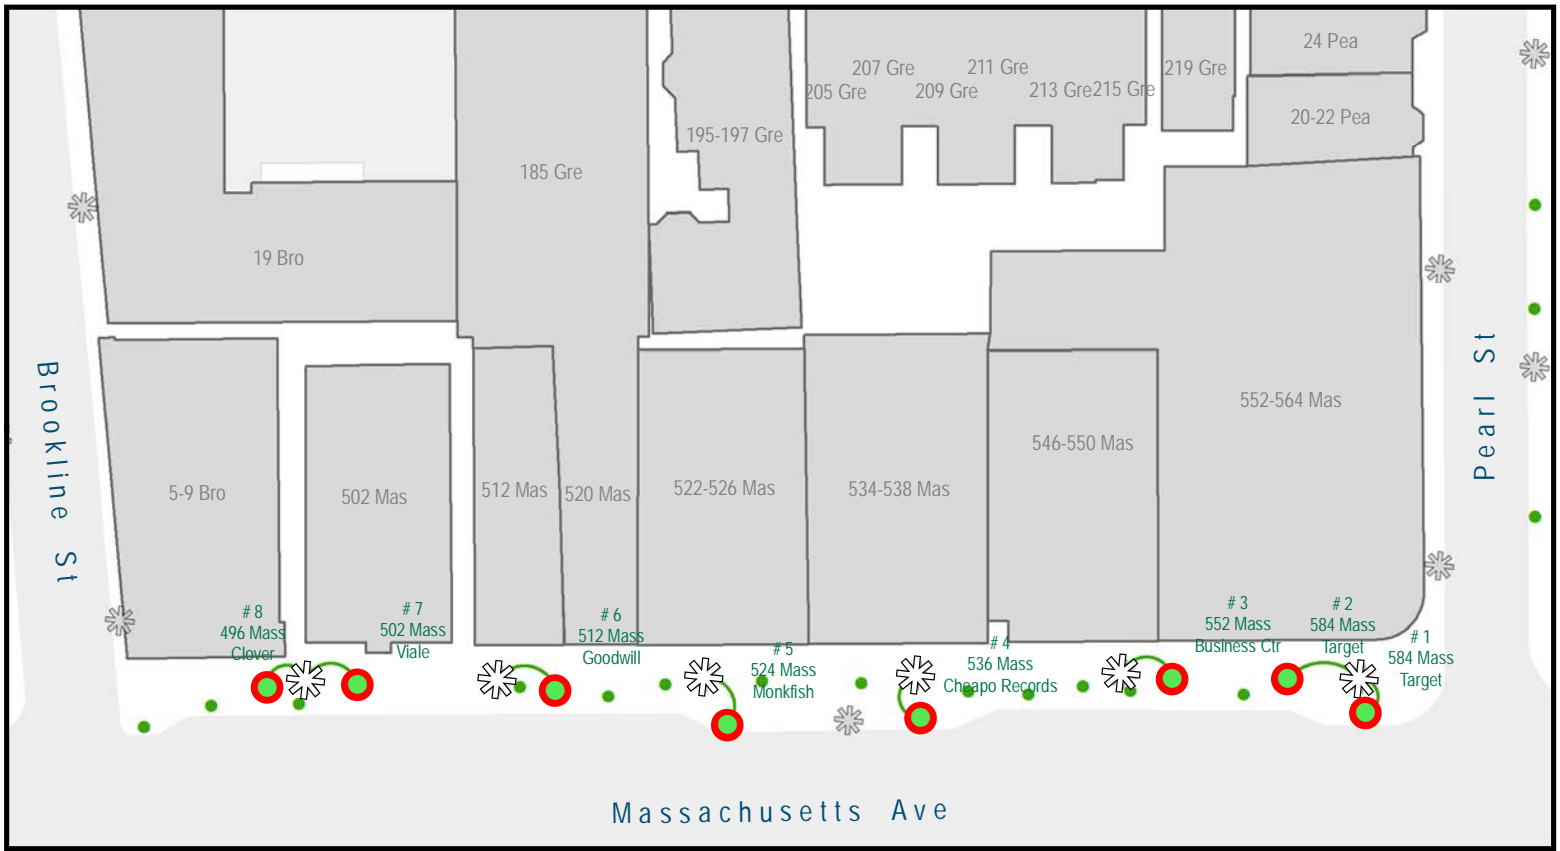

## CENTRAL SQUARE

STREETLIGHTS  
WITH OUTLETS

CITY TREES

INSTALL NEW GRAPEVINE SPHERE LIGHTS

## CENTRAL SQUARE

STREETLIGHTS

WITH OUTLETS

CITY TREES

STRING LIGHTS - REMOVE / REPLACE