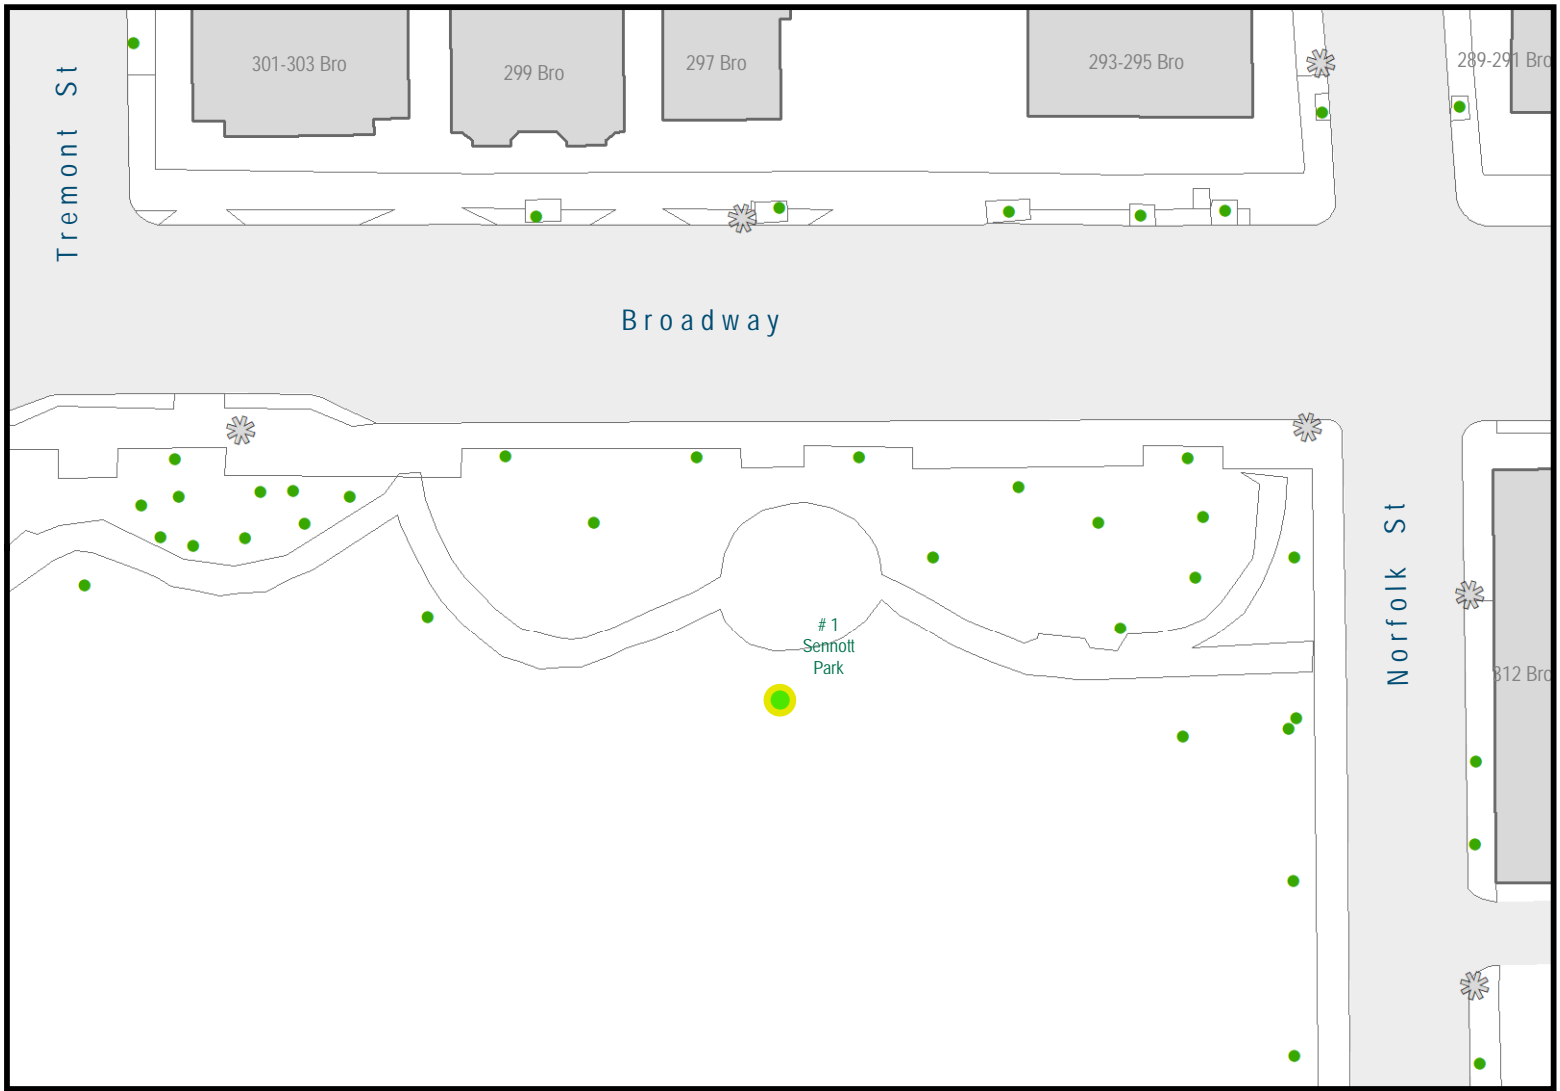

## NORTH MASS AVE MEDIAN

STREETLIGHTS  
WITH OUTLETS

CITY TREES

STRING LIGHTS - NEW INSTALL

 STREETLIGHTS  
 WITH OUTLETS

 CITY TREES  
 STRING LIGHTS - NEW INSTALL

## RAYMOND PARK

STREETLIGHTS

WITH OUTLETS

CITY TREES

SPHERE LIGHTS - NEW INSTALL