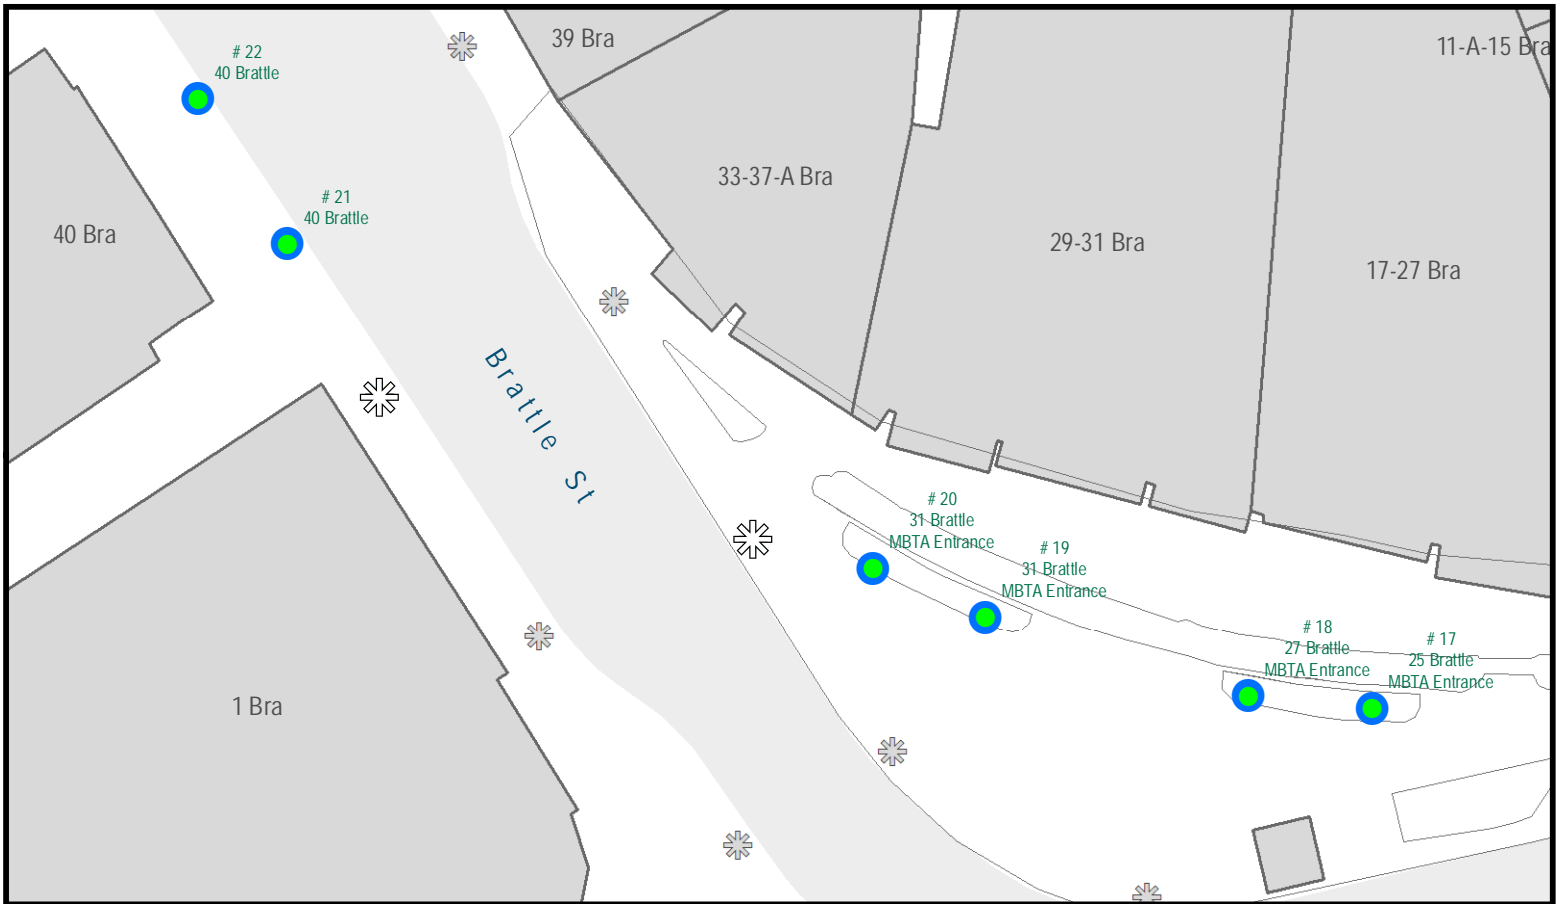

## HARVARD SQUARE

STREETLIGHTS  
WITH OUTLETS

CITY TREES

STRING LIGHTS - EXISTING