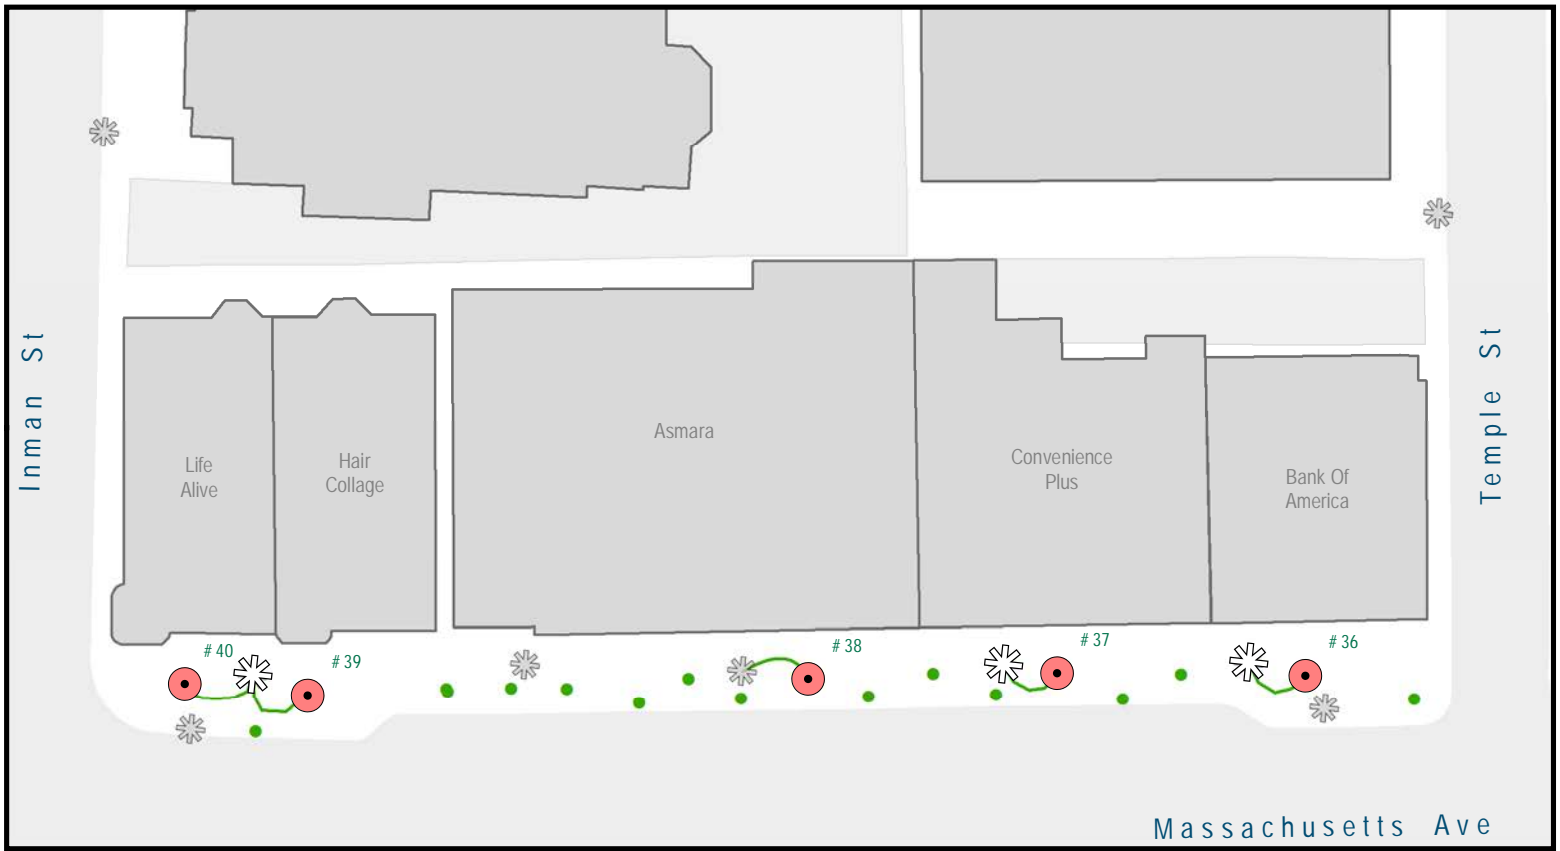

## CENTRAL SQUARE

-  STREETLIGHTS
-  WITH OUTLETS
-  CITY TREES
-  REMOVE STRING LIGHTS
-  REMOVE STRING / INSTALL GRAPEVINE SPHERE

## CENTRAL SQUARE

STREETLIGHTS  
WITH OUTLETS

CITY TREES

EXISTING GRAPEVINE SPHERE TO REMAIN

INSTALL NEW GRAPEVINE SPHERE LIGHTS