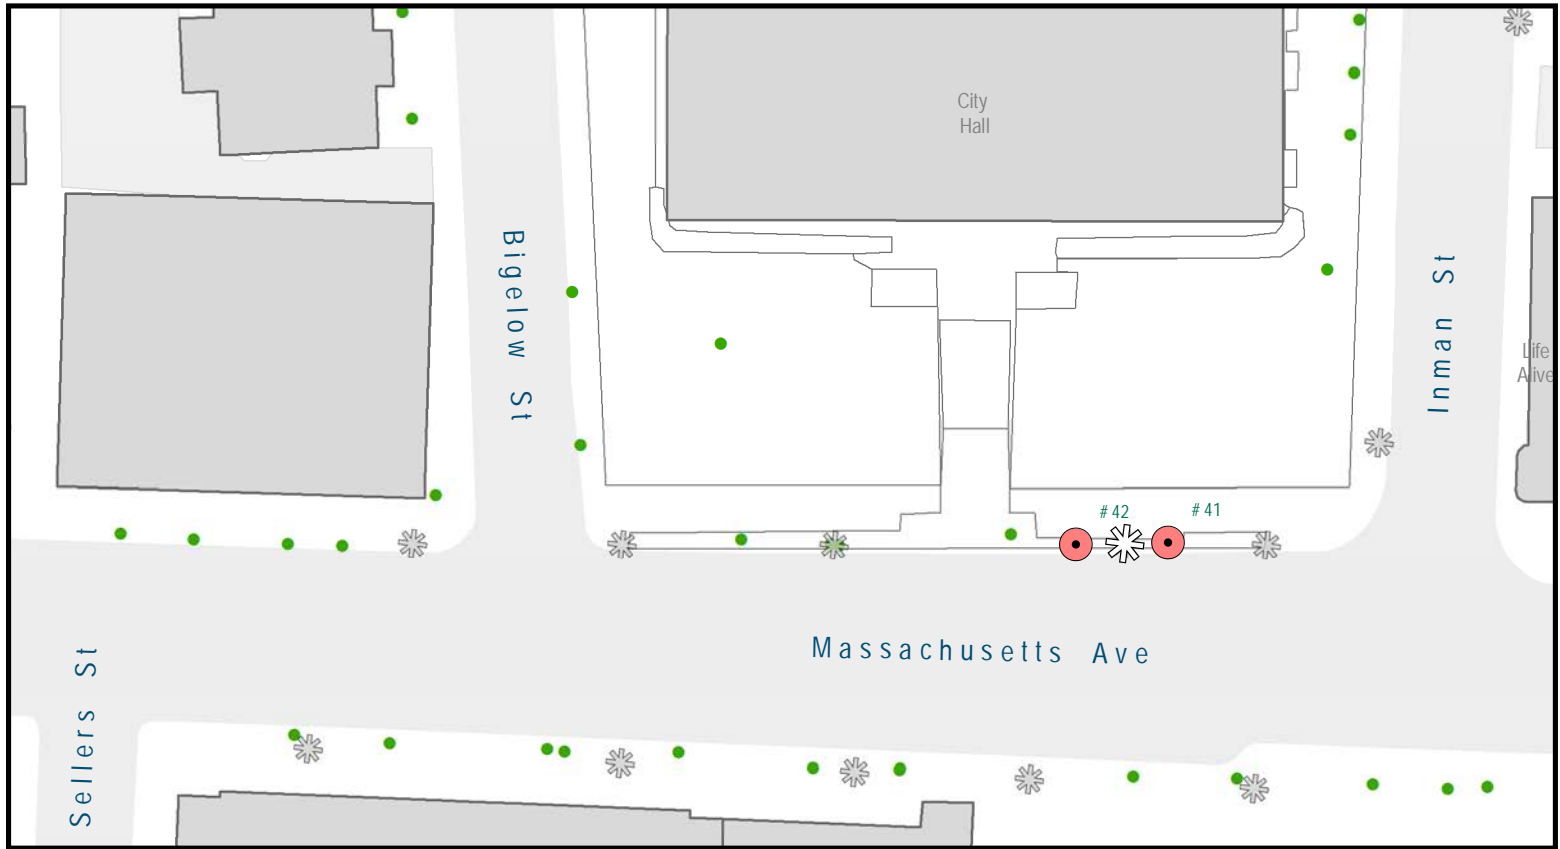

## CENTRAL SQUARE

-  STREETLIGHTS
-  WITH OUTLETS
-  CITY TREES
-  REMOVE STRING LIGHTS
-  REMOVE STRING / INSTALL GRAPEVINE SPHERE

## CENTRAL SQUARE

STREETLIGHTS  
WITH OUTLETS

CITY TREES

EXISTING GRAPEVINE SPHERE TO REMAIN

INSTALL NEW GRAPEVINE SPHERE LIGHTS