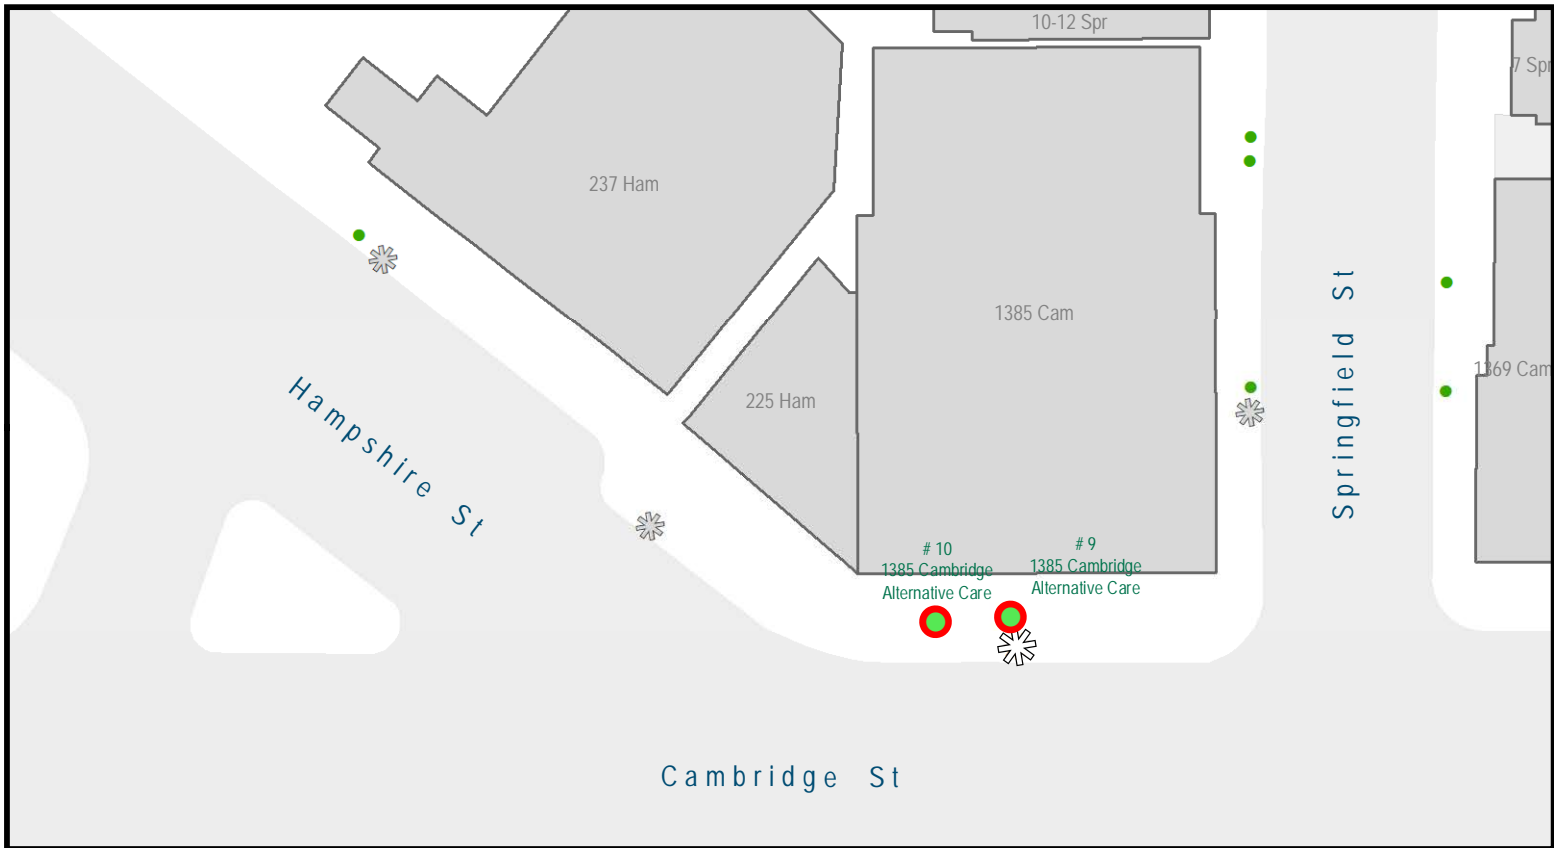

## HURON AVENUE

STREETLIGHTS  
WITH OUTLETS

CITY TREES

STRING LIGHTS - NEW INSTALL

## INMAN SQUARE

STREETLIGHTS  
WITH OUTLETS

CITY TREES

STRING LIGHTS - NEW INSTALL

STRING LIGHTS - REMOVE / REPLACE