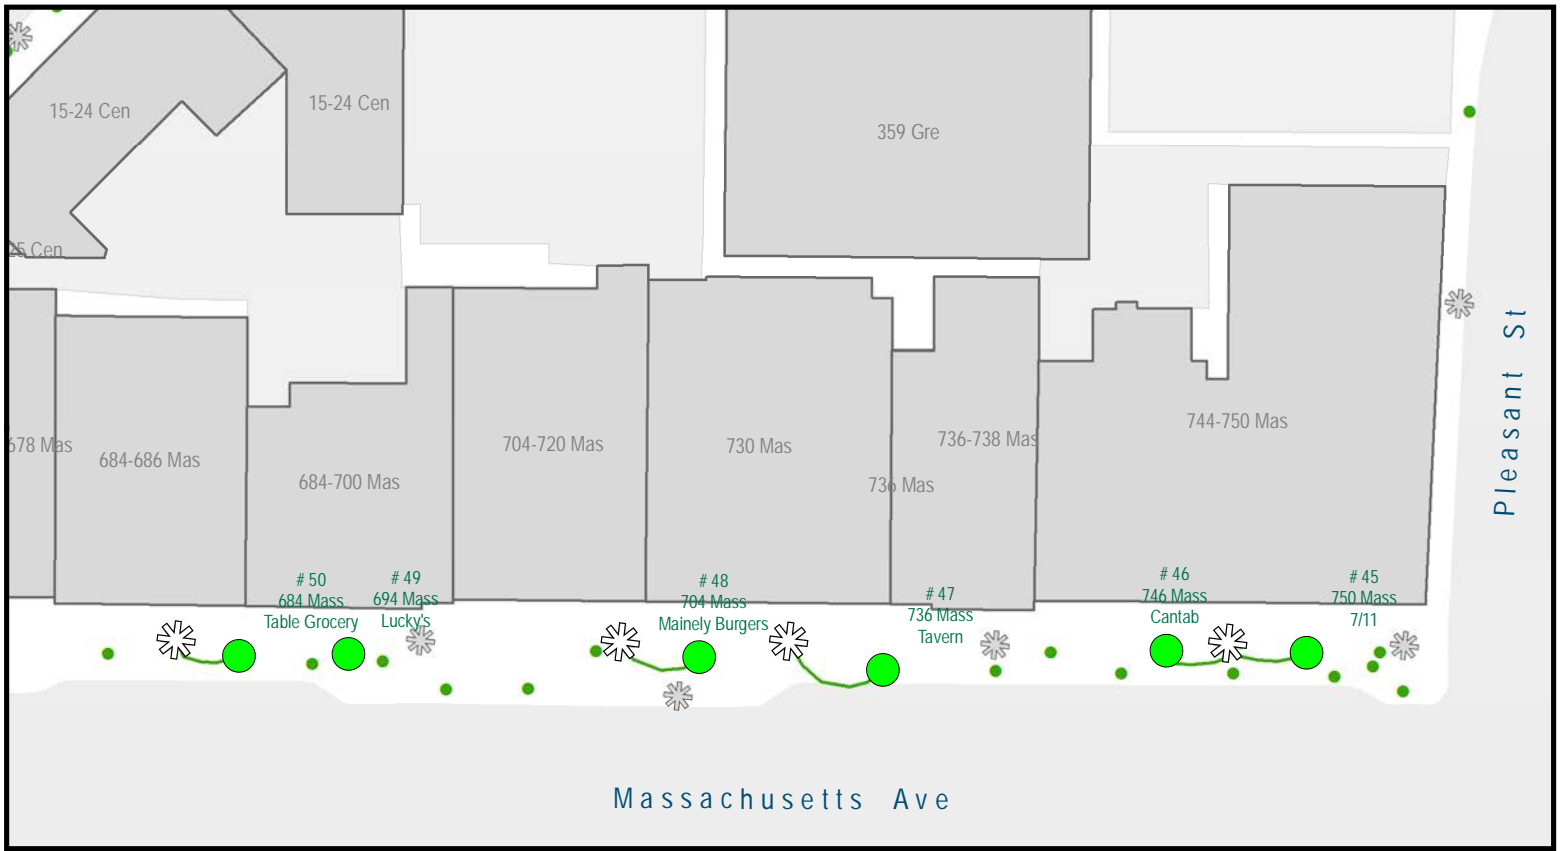

## CENTRAL SQUARE

STREETLIGHTS  
WITH OUTLETS

CITY TREES

SPHERE LIGHTS - EXISTING TO REMAIN

STRING LIGHTS - NEW INSTALL

## CENTRAL SQUARE

STREETLIGHTS  
WITH OUTLETS

CITY TREES

STRING LIGHTS - NEW INSTALL