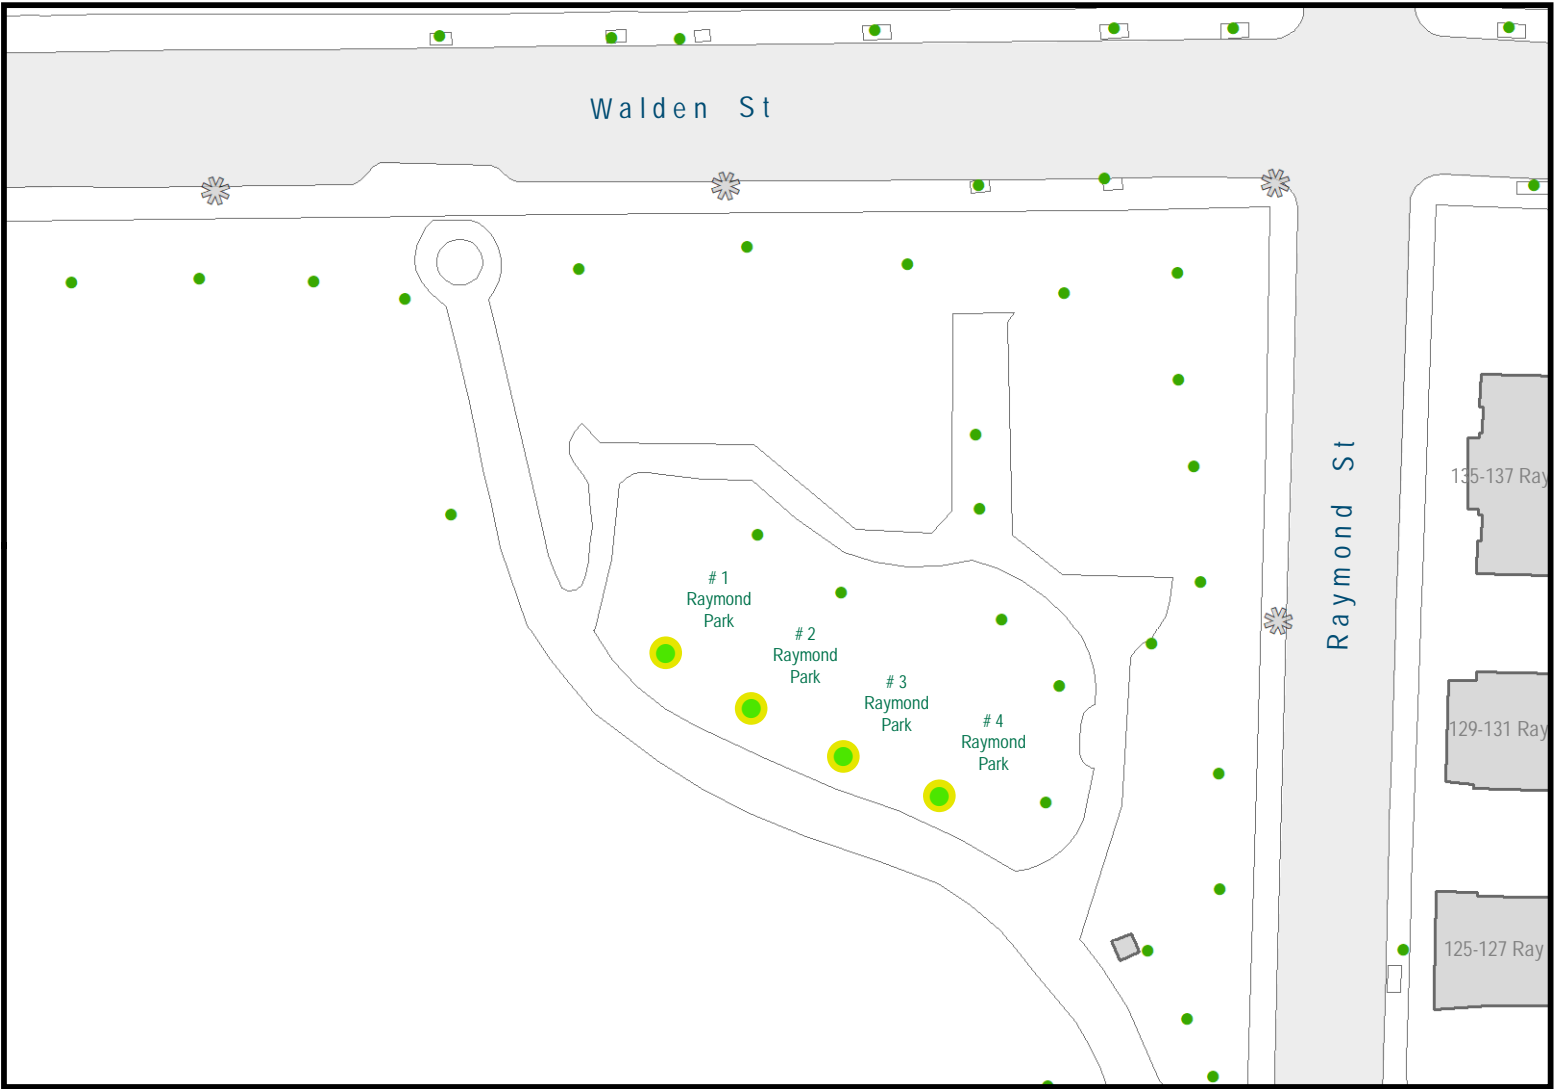

## INMAN SQUARE

STREETLIGHTS  
WITH OUTLETS

CITY TREES

STRING LIGHTS - NEW INSTALL

STRING LIGHTS - REMOVE / REPLACE

## INMAN SQUARE

STREETLIGHTS  
WITH OUTLETS

CITY TREES

STRING LIGHTS - NEW INSTALL

## NORTH MASS AVE MEDIAN

STREETLIGHTS  
WITH OUTLETS

CITY TREES

STRING LIGHTS - NEW INSTALL

 STREETLIGHTS  
 WITH OUTLETS

 CITY TREES  
 STRING LIGHTS - NEW INSTALL

## RAYMOND PARK

STREETLIGHTS

WITH OUTLETS

CITY TREES

SPHERE LIGHTS - NEW INSTALL