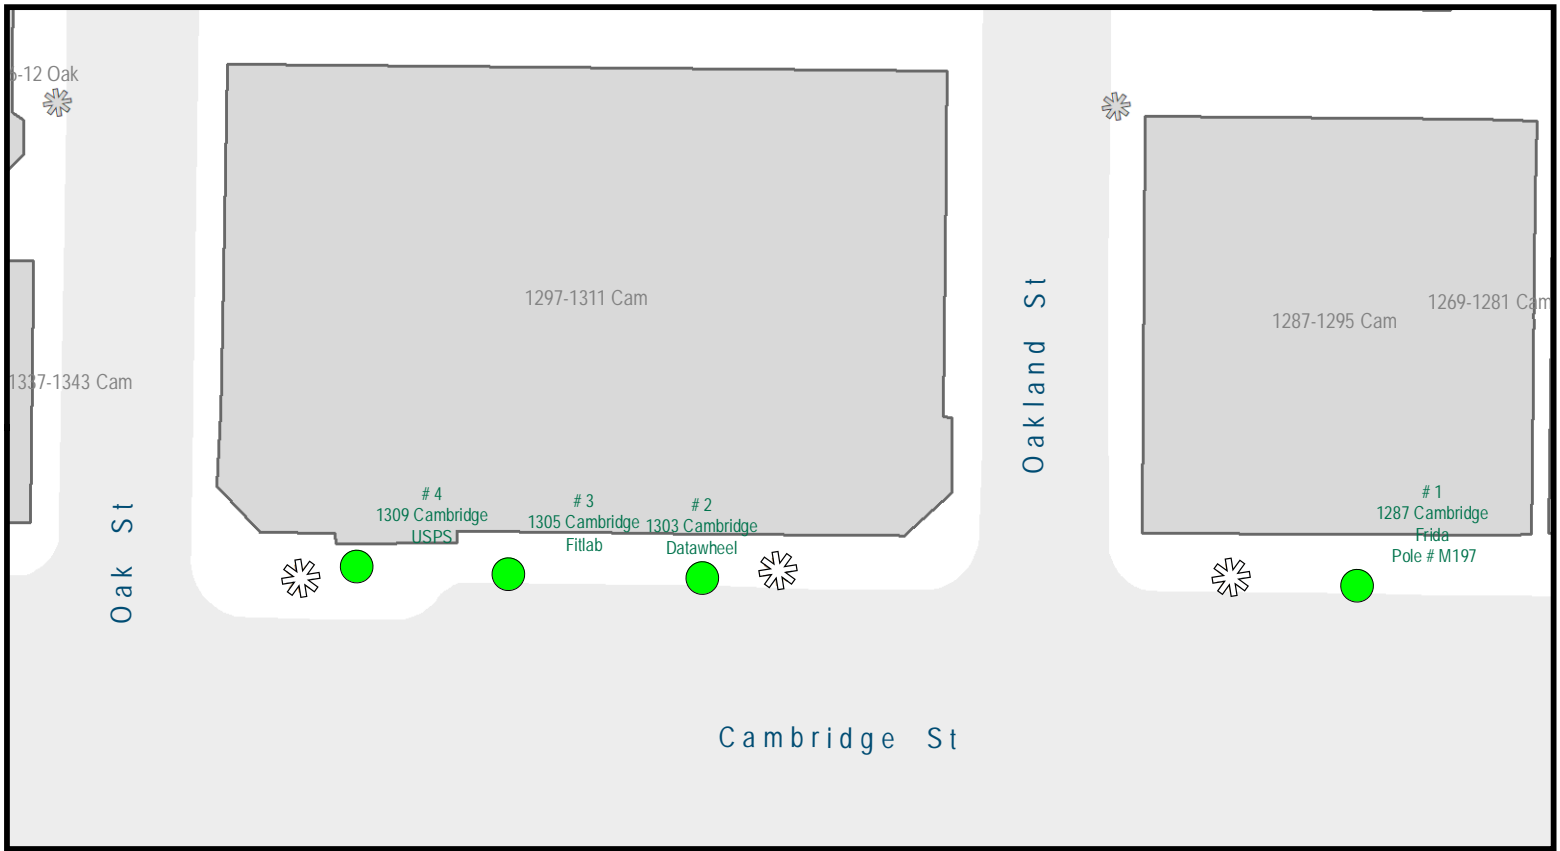

## HURON AVENUE

STREETLIGHTS  
WITH OUTLETS

CITY TREES

STRING LIGHTS - NEW INSTALL