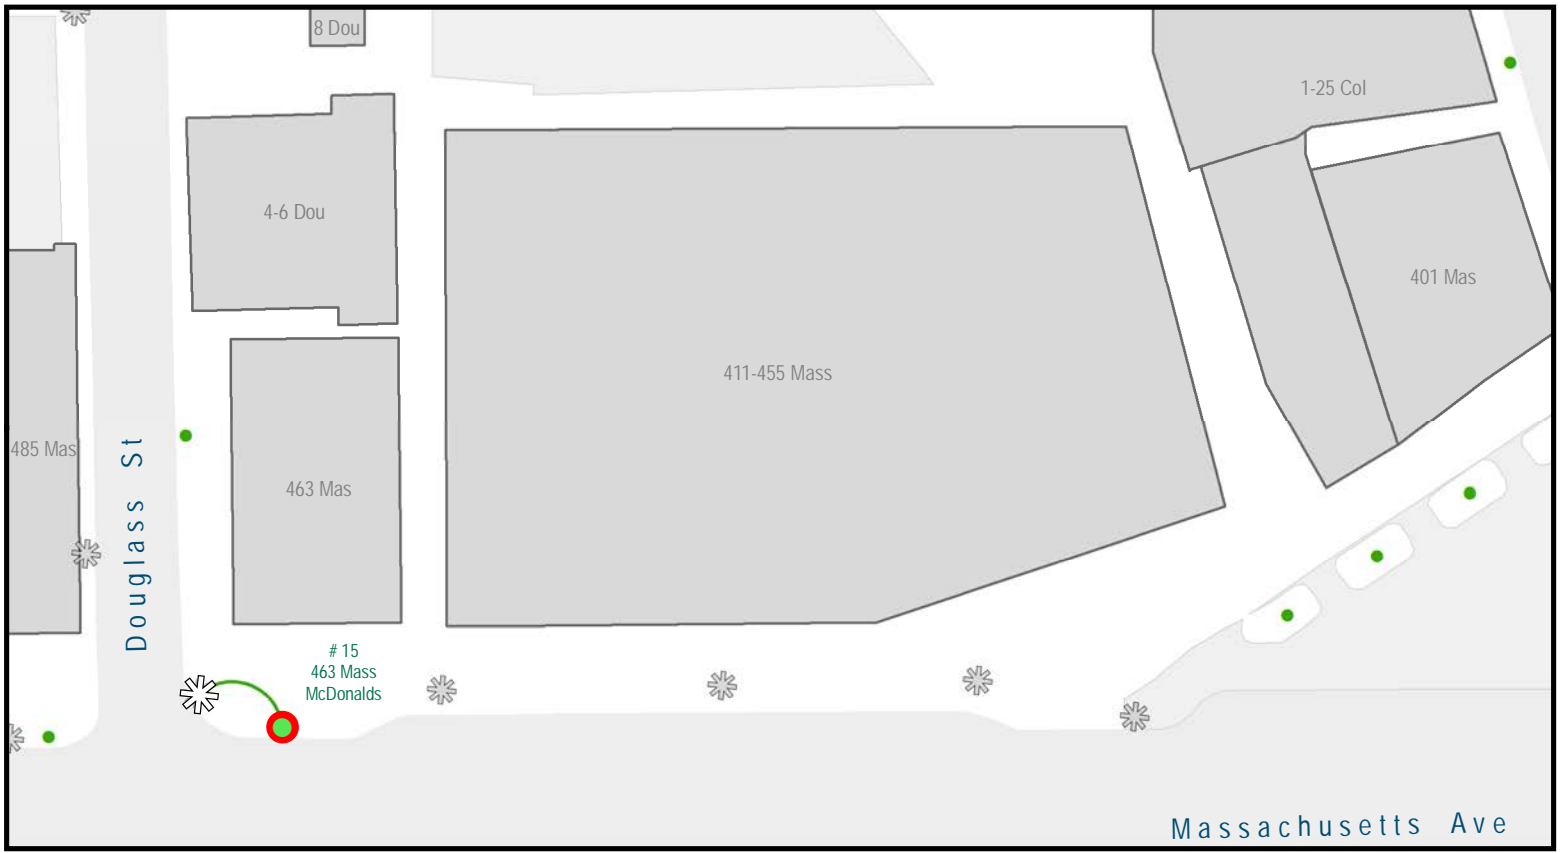

## CENTRAL SQUARE

STREETLIGHTS

WITH OUTLETS

CITY TREES

STRING LIGHTS - REMOVE / REPLACE