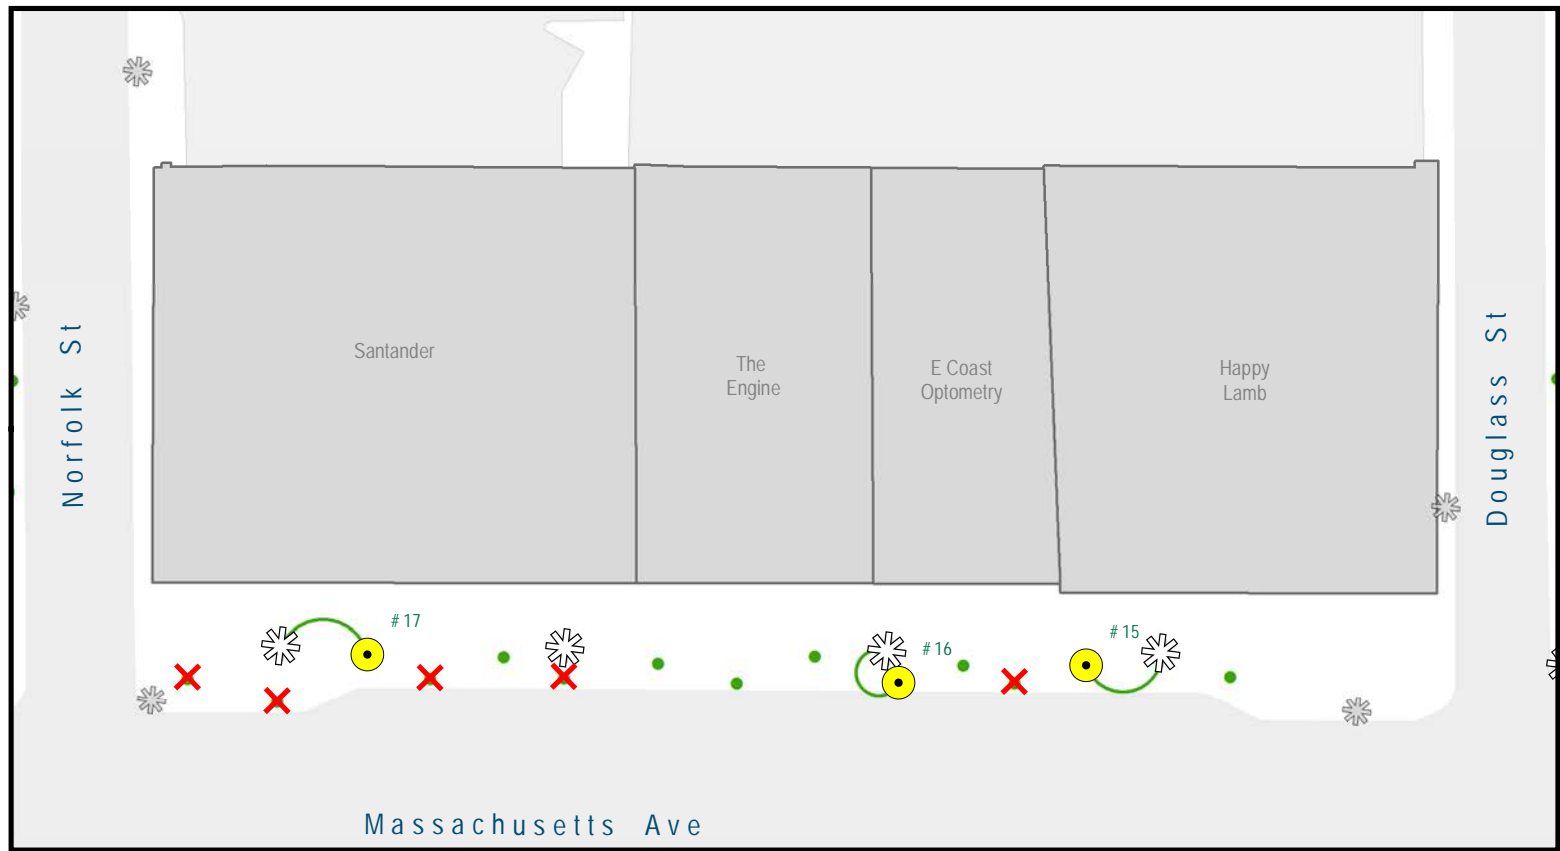

### CENTRAL SQUARE

-  STREETLIGHTS
-  WITH OUTLETS
-  CITY TREES
-  REMOVE STRING LIGHTS
-  REMOVE STRING / INSTALL GRAPEVINE SPHERE