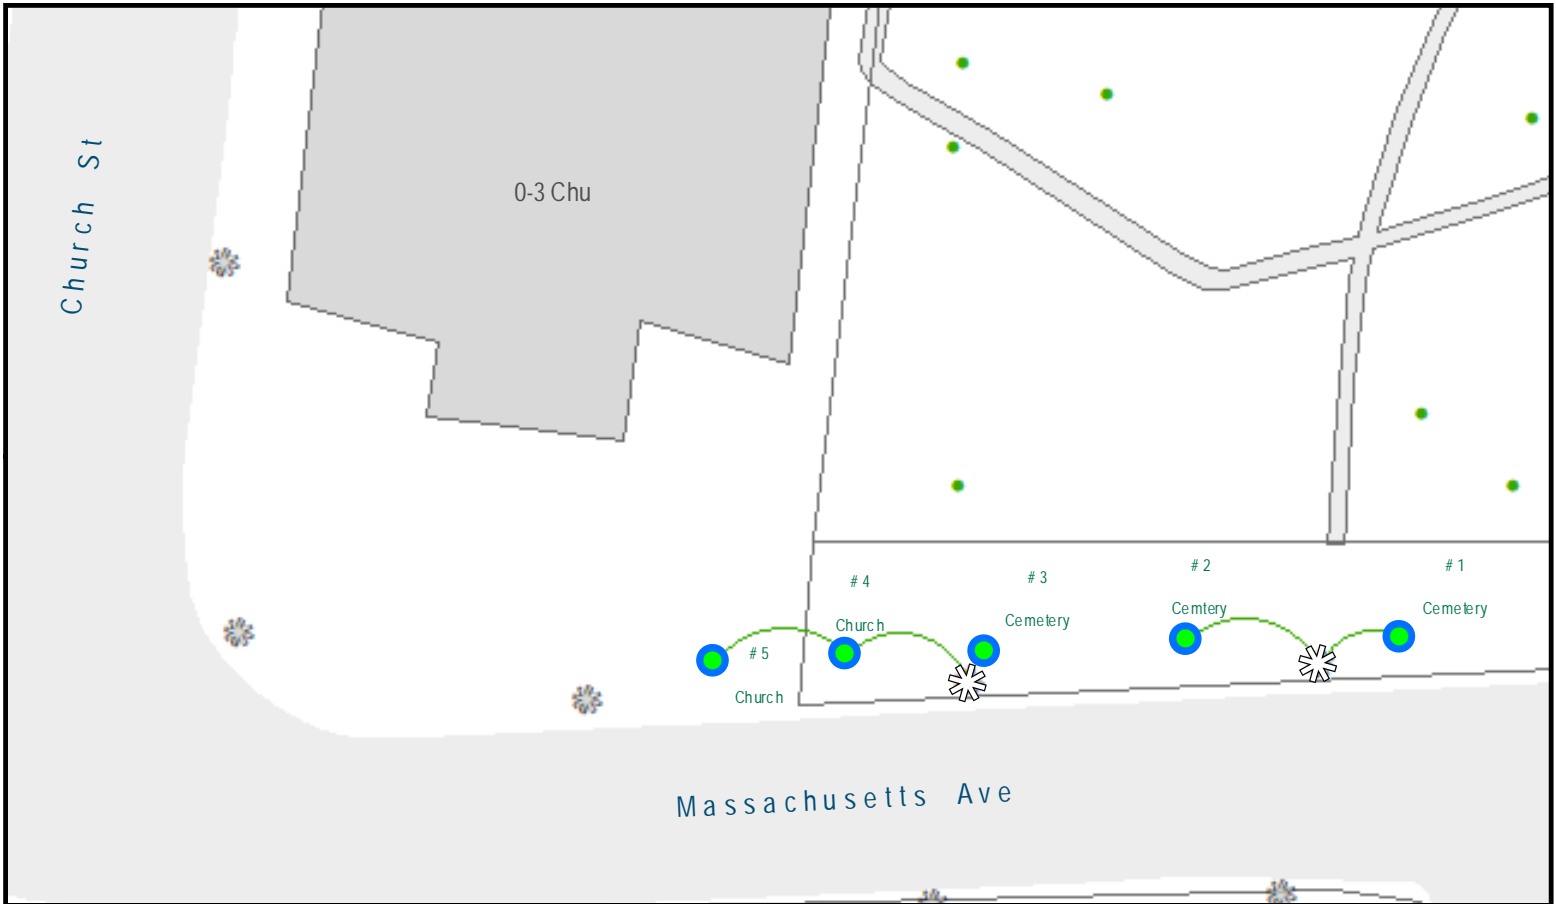

## CENTRAL SQUARE

STREETLIGHTS  
WITH OUTLETS

CITY TREES

STRING LIGHTS - NEW INSTALL

## HARVARD SQUARE

STREETLIGHTS  
WITH OUTLETS

CITY TREES

STRING LIGHTS - REMOVE / REPLACE