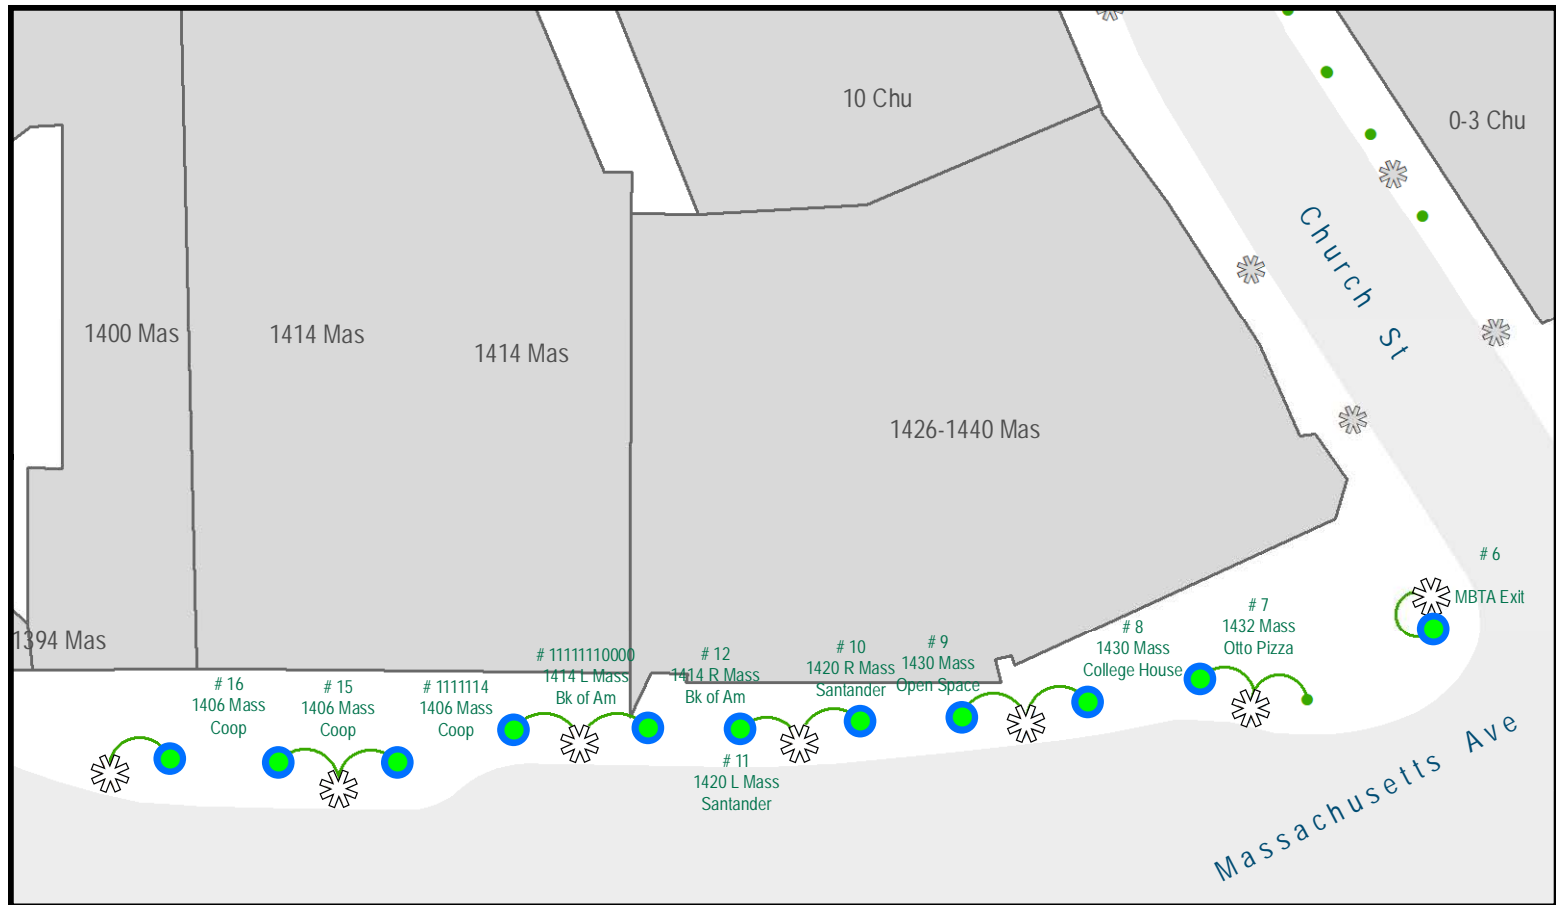

HARVARD SQUARE

STREETLIGHTS
WITH OUTLETS

CITY TREES

STRING LIGHTS - EXISTING