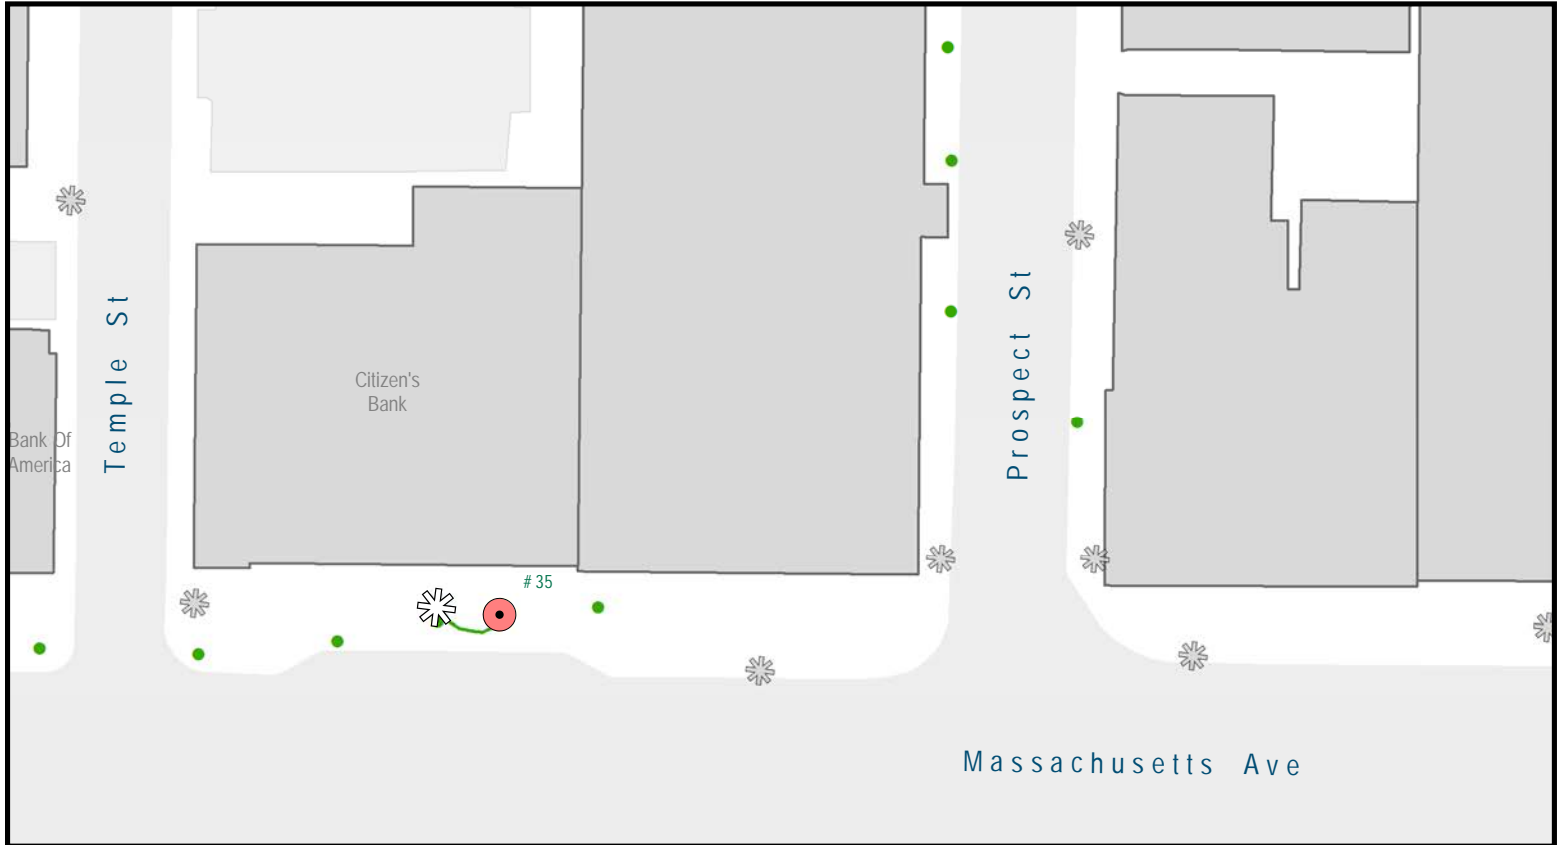

## CENTRAL SQUARE

STREETLIGHTS  
WITH OUTLETS

CITY TREES

REMOVE STRING LIGHTS

REMOVE STRING / INSTALL GRAPEVINE SPHERE

## CENTRAL SQUARE

-  STREETLIGHTS
-  WITH OUTLETS
-  CITY TREES
-  REMOVE STRING LIGHTS
-  REMOVE STRING / INSTALL GRAPEVINE SPHERE