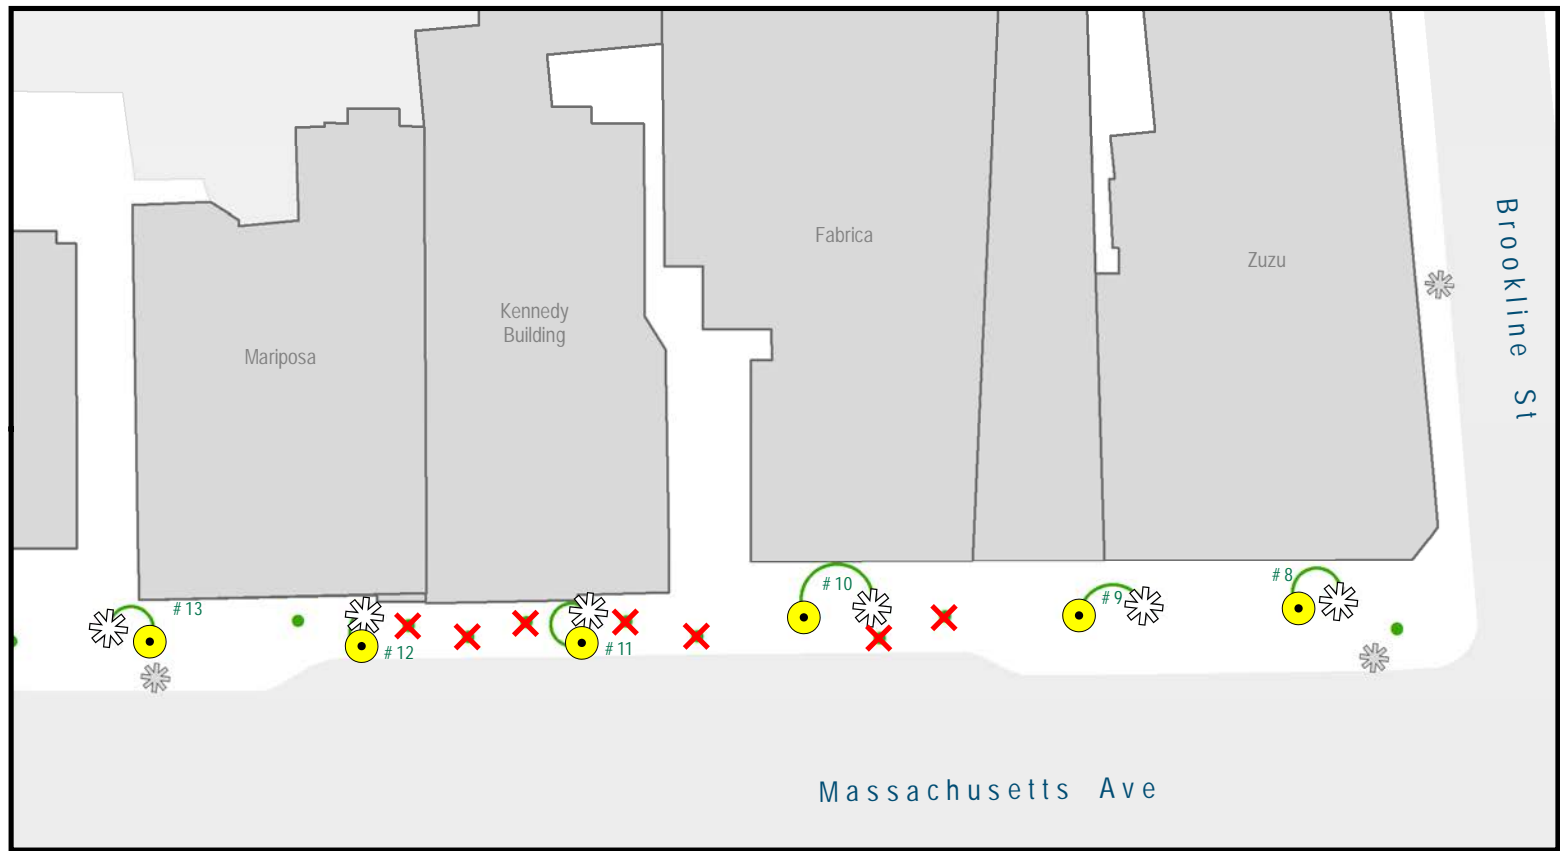

### CENTRAL SQUARE

-  STREETLIGHTS
-  WITH OUTLETS
-  CITY TREES
-  REMOVE STRING LIGHTS
-  REMOVE STRING / INSTALL GRAPEVINE SPHERE