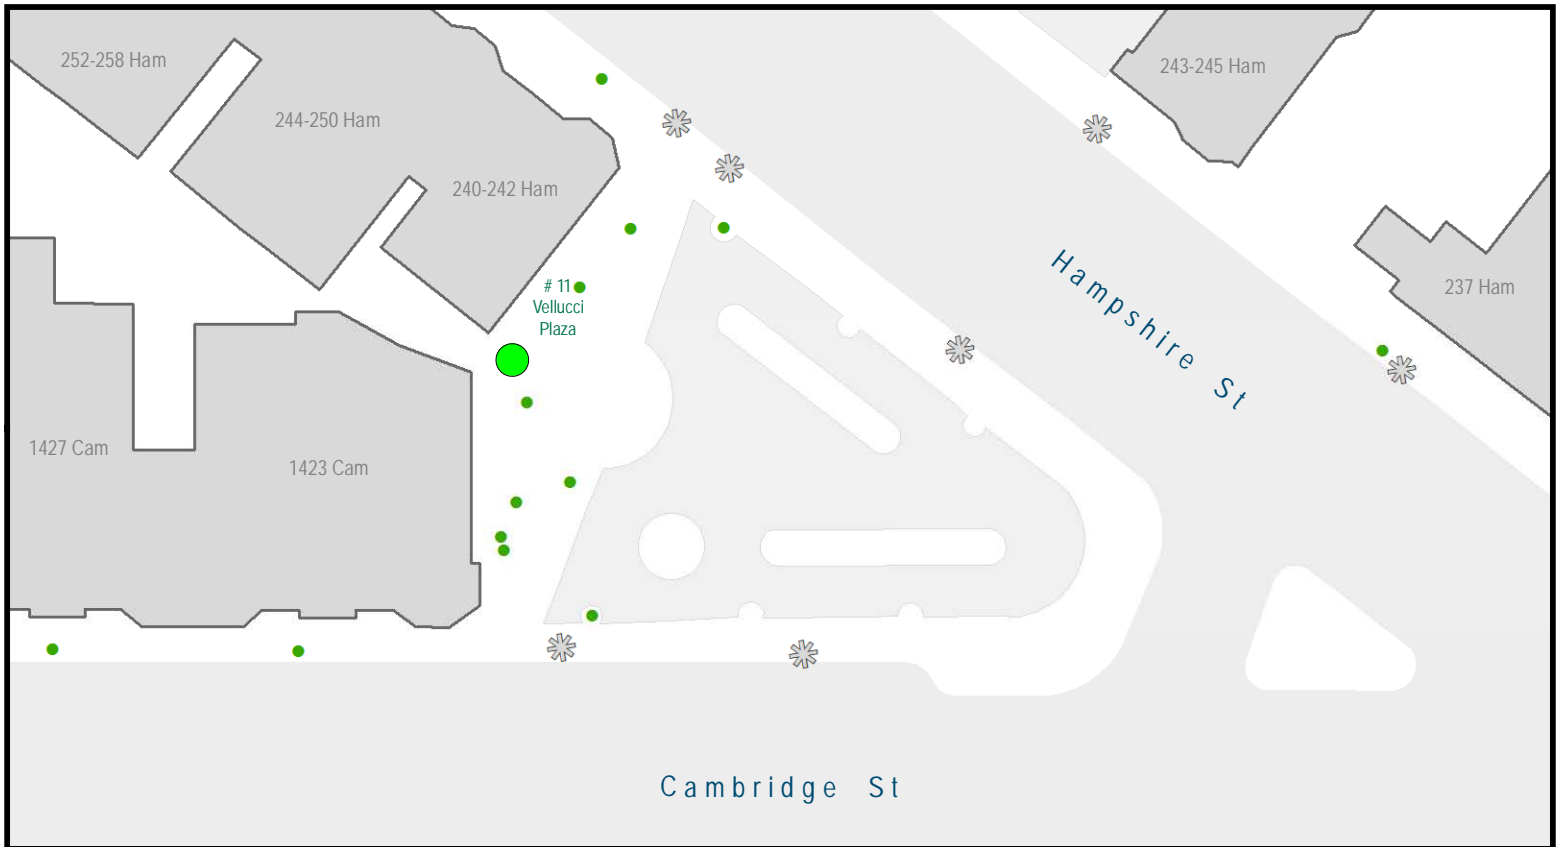

## HURON AVENUE

STREETLIGHTS  
WITH OUTLETS

CITY TREES

STRING LIGHTS - NEW INSTALL

## INMAN SQUARE

STREETLIGHTS  
WITH OUTLETS

CITY TREES

STRING LIGHTS - NEW INSTALL

STRING LIGHTS - REMOVE / REPLACE

## INMAN SQUARE

STREETLIGHTS  
WITH OUTLETS

CITY TREES

STRING LIGHTS - NEW INSTALL