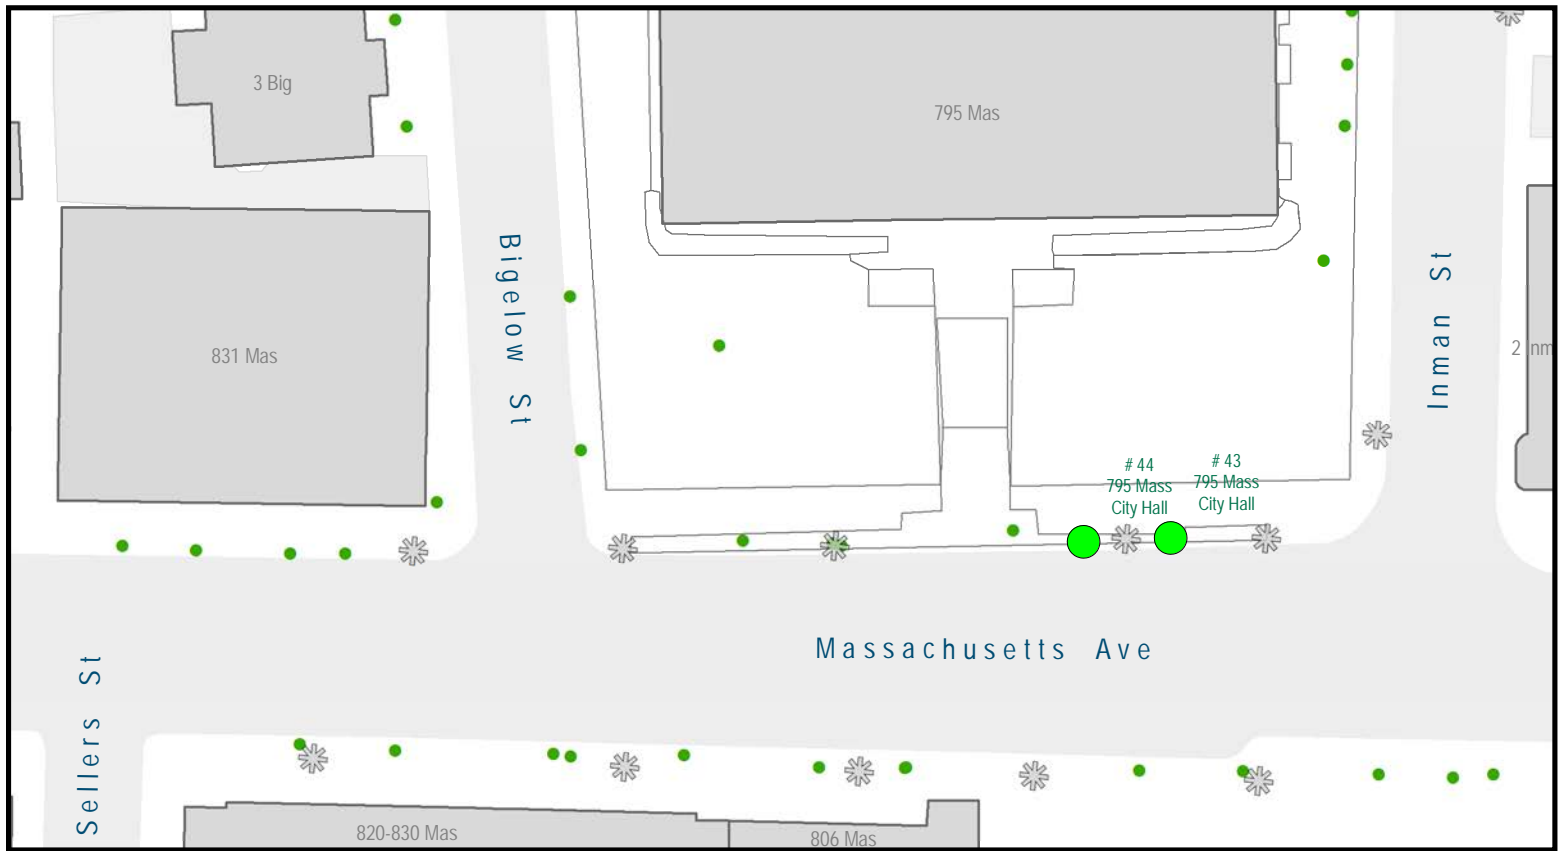

## CENTRAL SQUARE

STREETLIGHTS  
WITH OUTLETS

CITY TREES

SPHERE LIGHTS - EXISTING TO REMAIN

STRING LIGHTS - NEW INSTALL

## CENTRAL SQUARE

STREETLIGHTS  
WITH OUTLETS

CITY TREES

STRING LIGHTS - NEW INSTALL