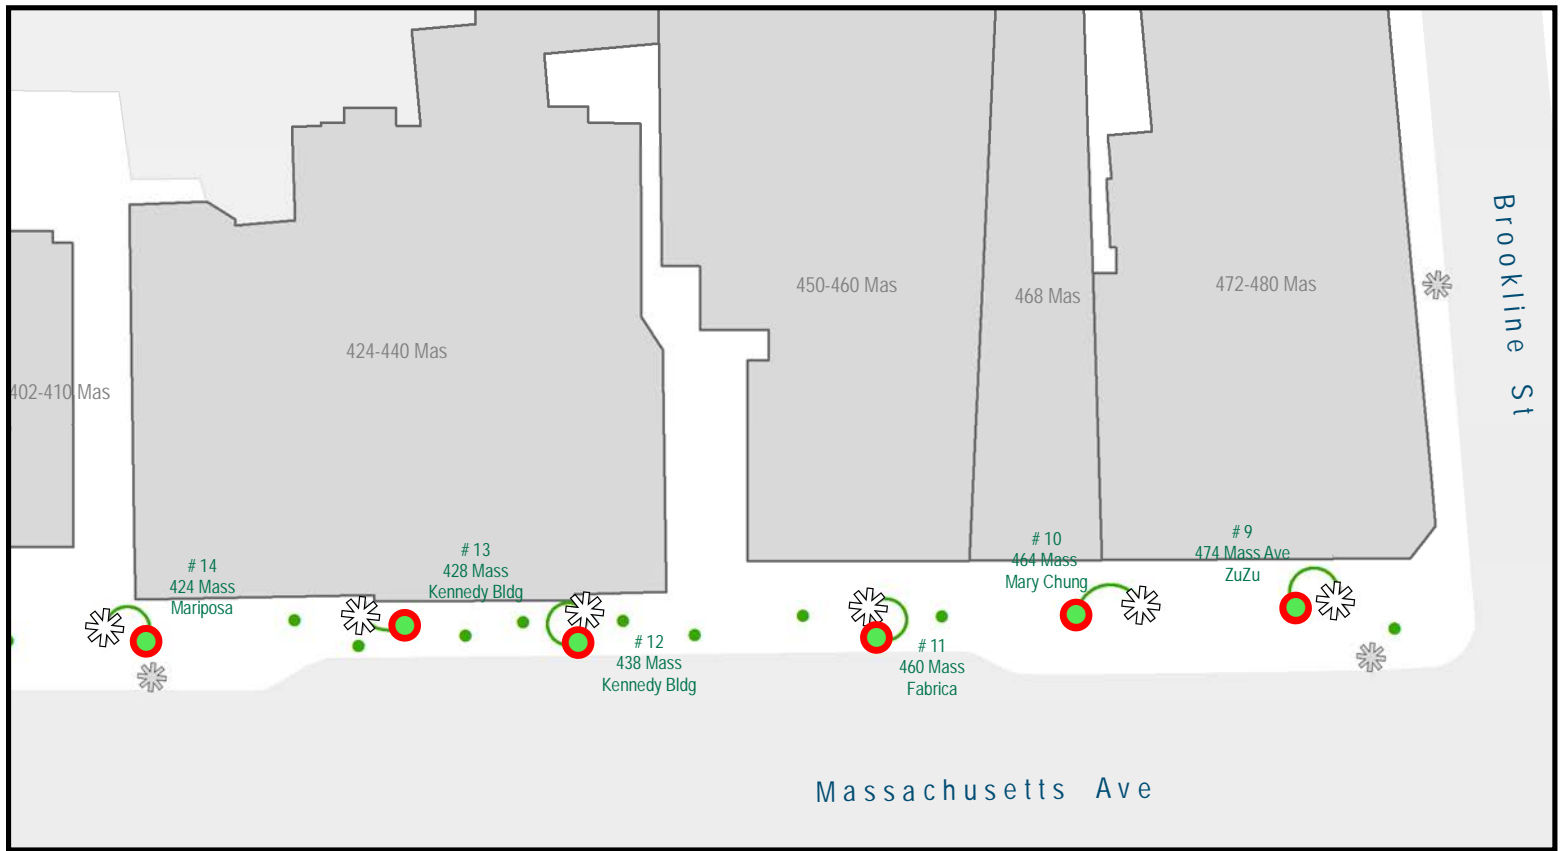

## CENTRAL SQUARE

STREETLIGHTS  
WITH OUTLETS

CITY TREES

INSTALL NEW GRAPEVINE SPHERE LIGHTS

## CENTRAL SQUARE

STREETLIGHTS

WITH OUTLETS

CITY TREES

STRING LIGHTS - REMOVE / REPLACE