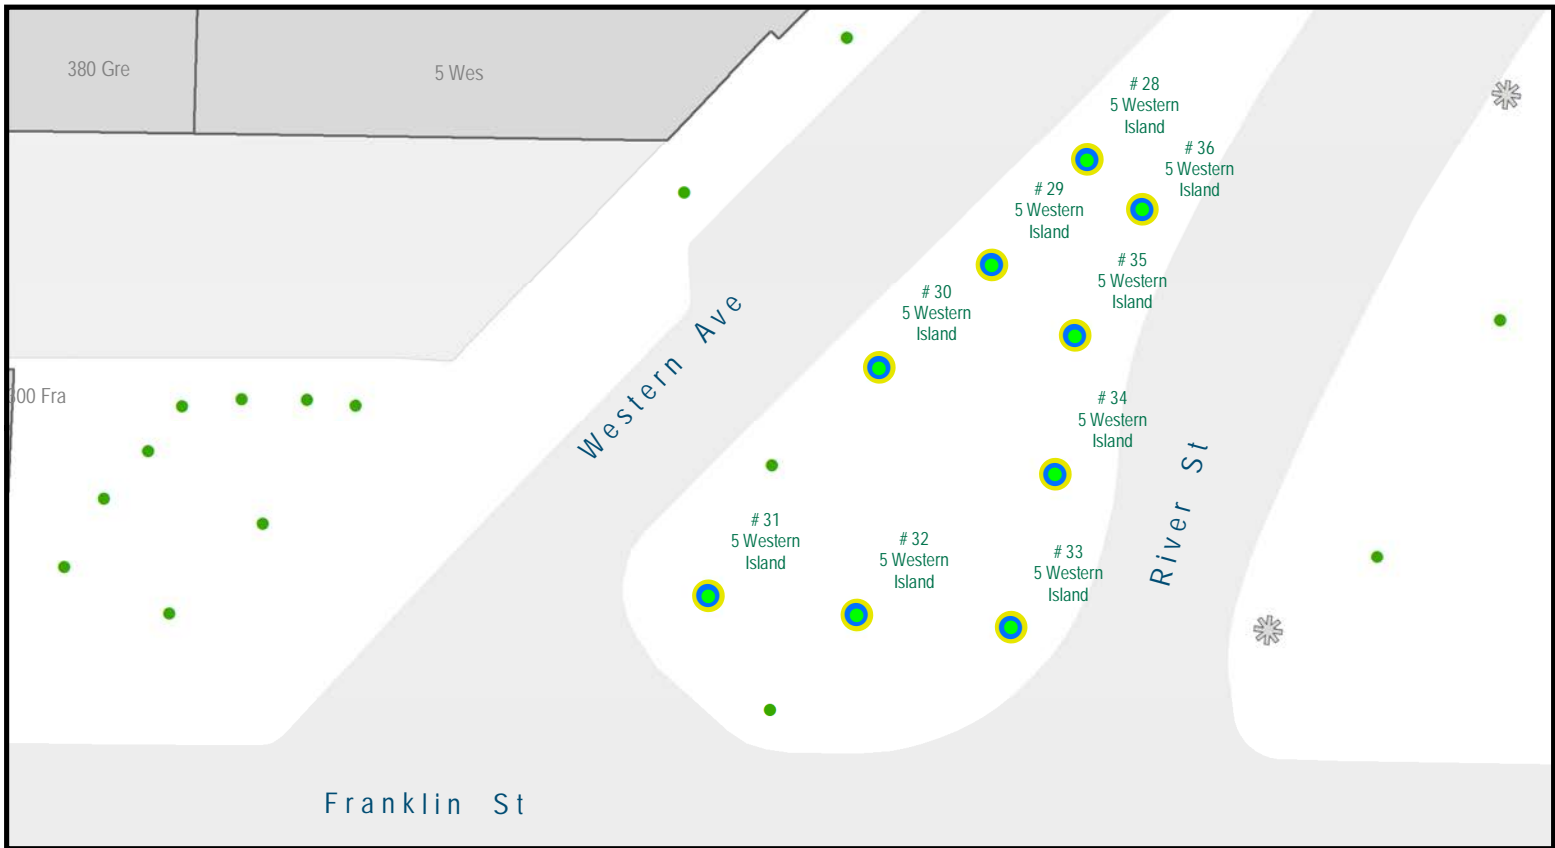

## CENTRAL SQUARE

STREETLIGHTS  
WITH OUTLETS

CITY TREES

STRING LIGHTS - REMOVE / REPLACE

SPHERE LIGHTS - REMOVE

## CENTRAL SQUARE

STREETLIGHTS  
WITH OUTLETS

CITY TREES

SPHERE LIGHTS - EXISTING TO REMAIN

STRING LIGHTS - NEW INSTALL