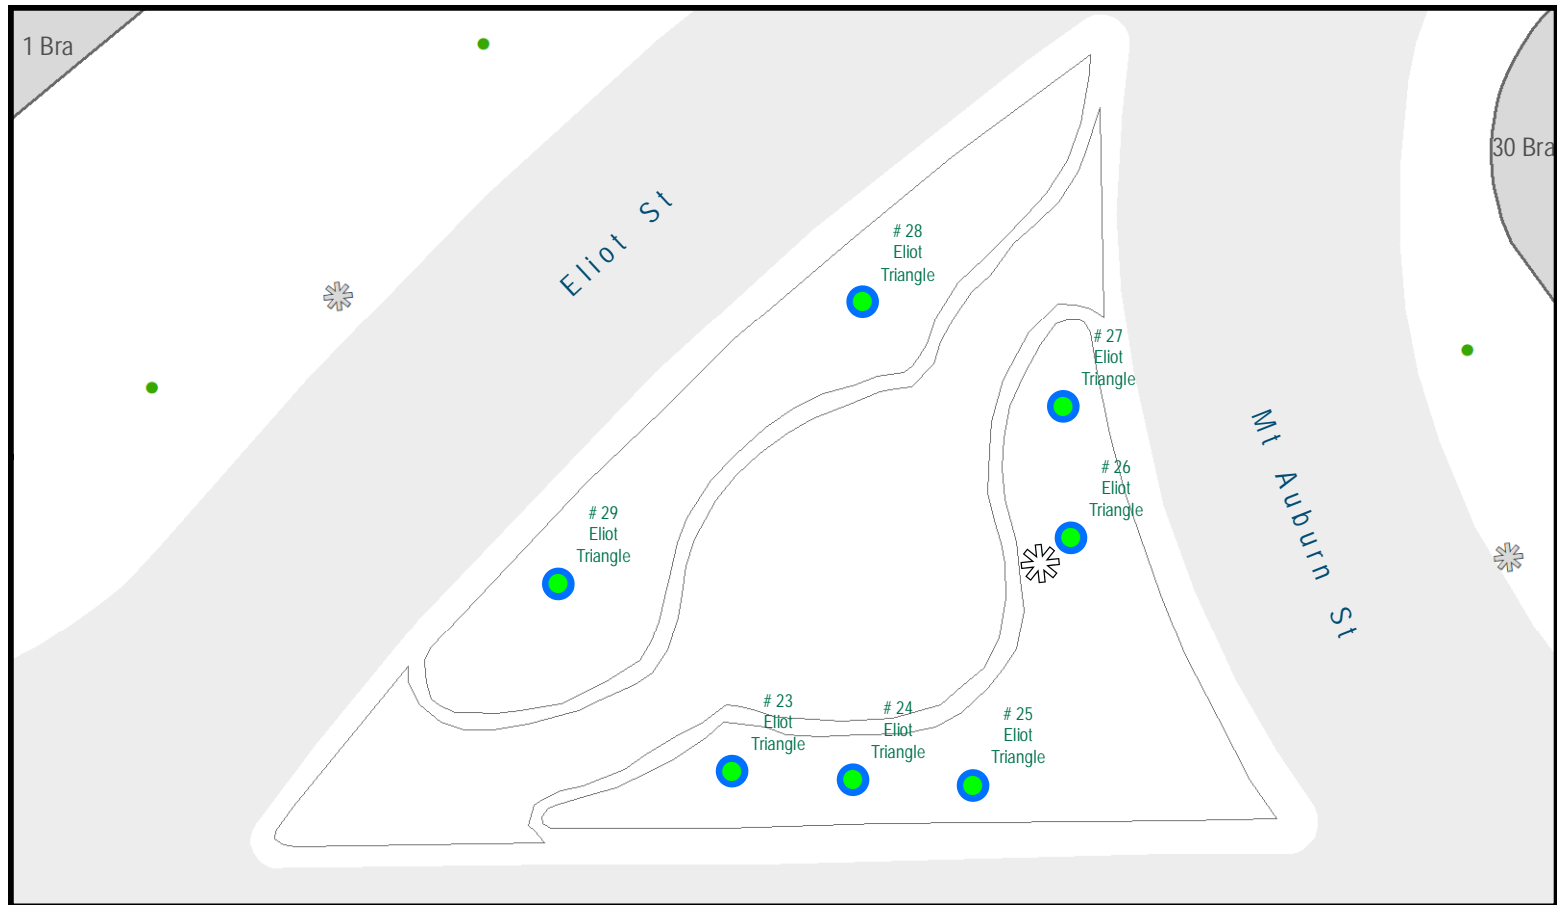

## HARVARD SQUARE

STREETLIGHTS  
WITH OUTLETS

CITY TREES  
STRING LIGHTS - EXISTING