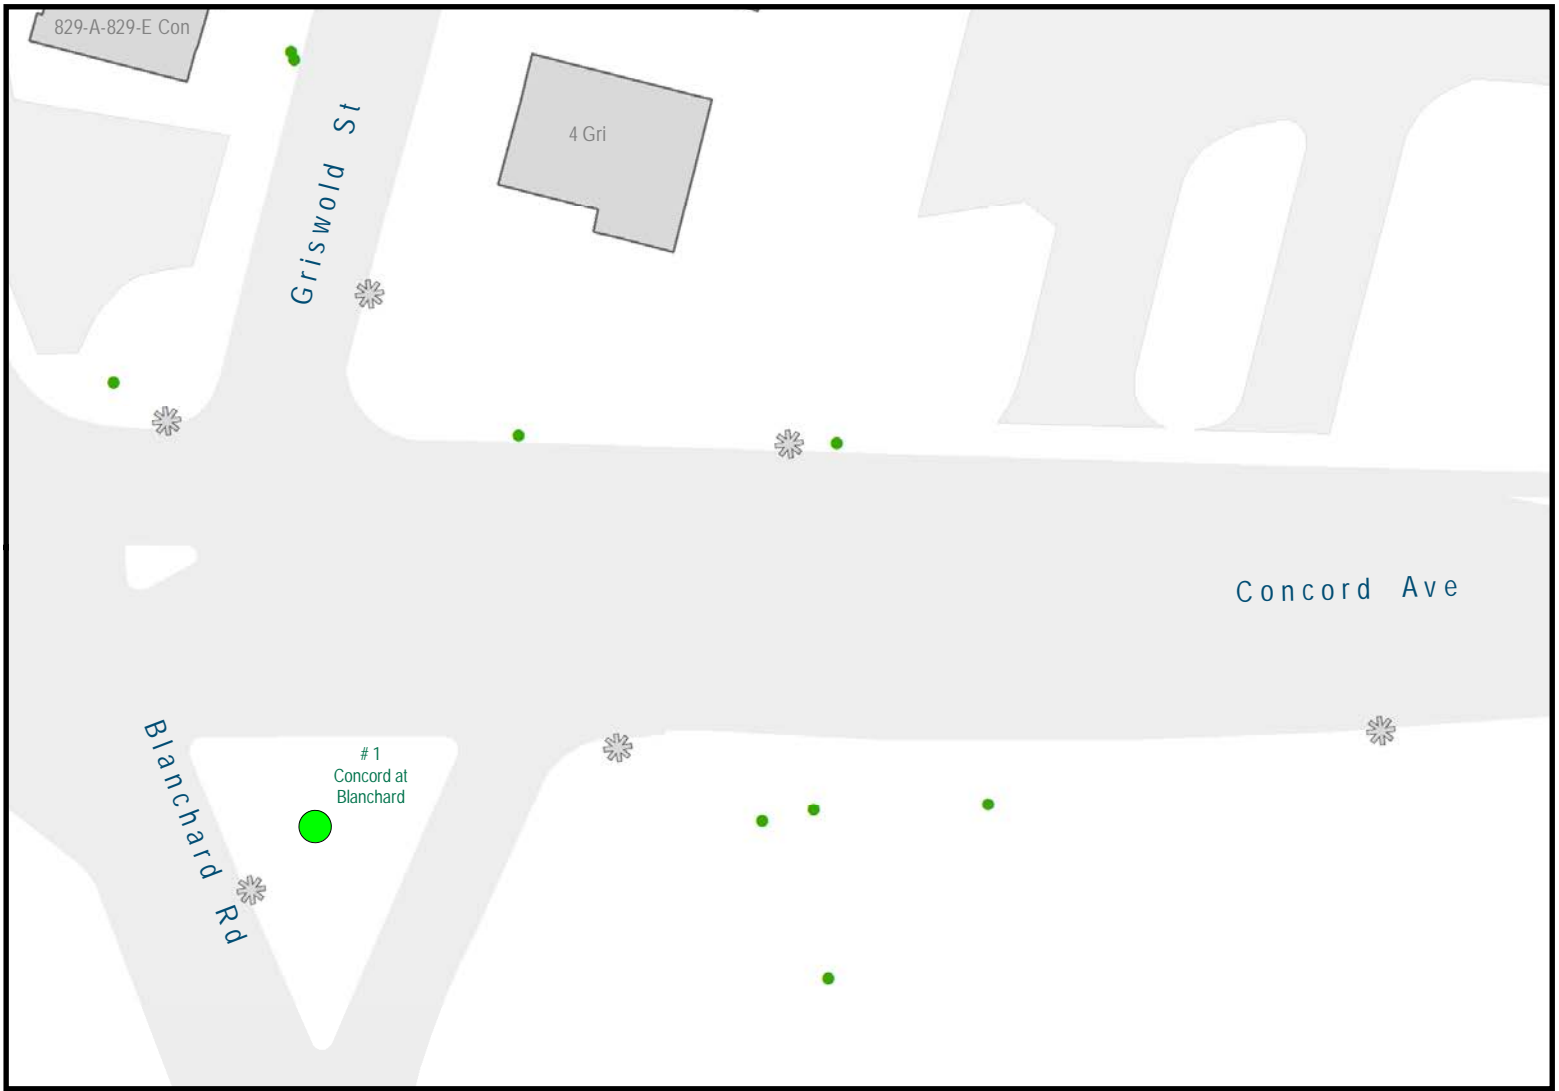

## CENTRAL SQUARE

STREETLIGHTS  
WITH OUTLETS

CITY TREES

STRING LIGHTS - NEW INSTALL