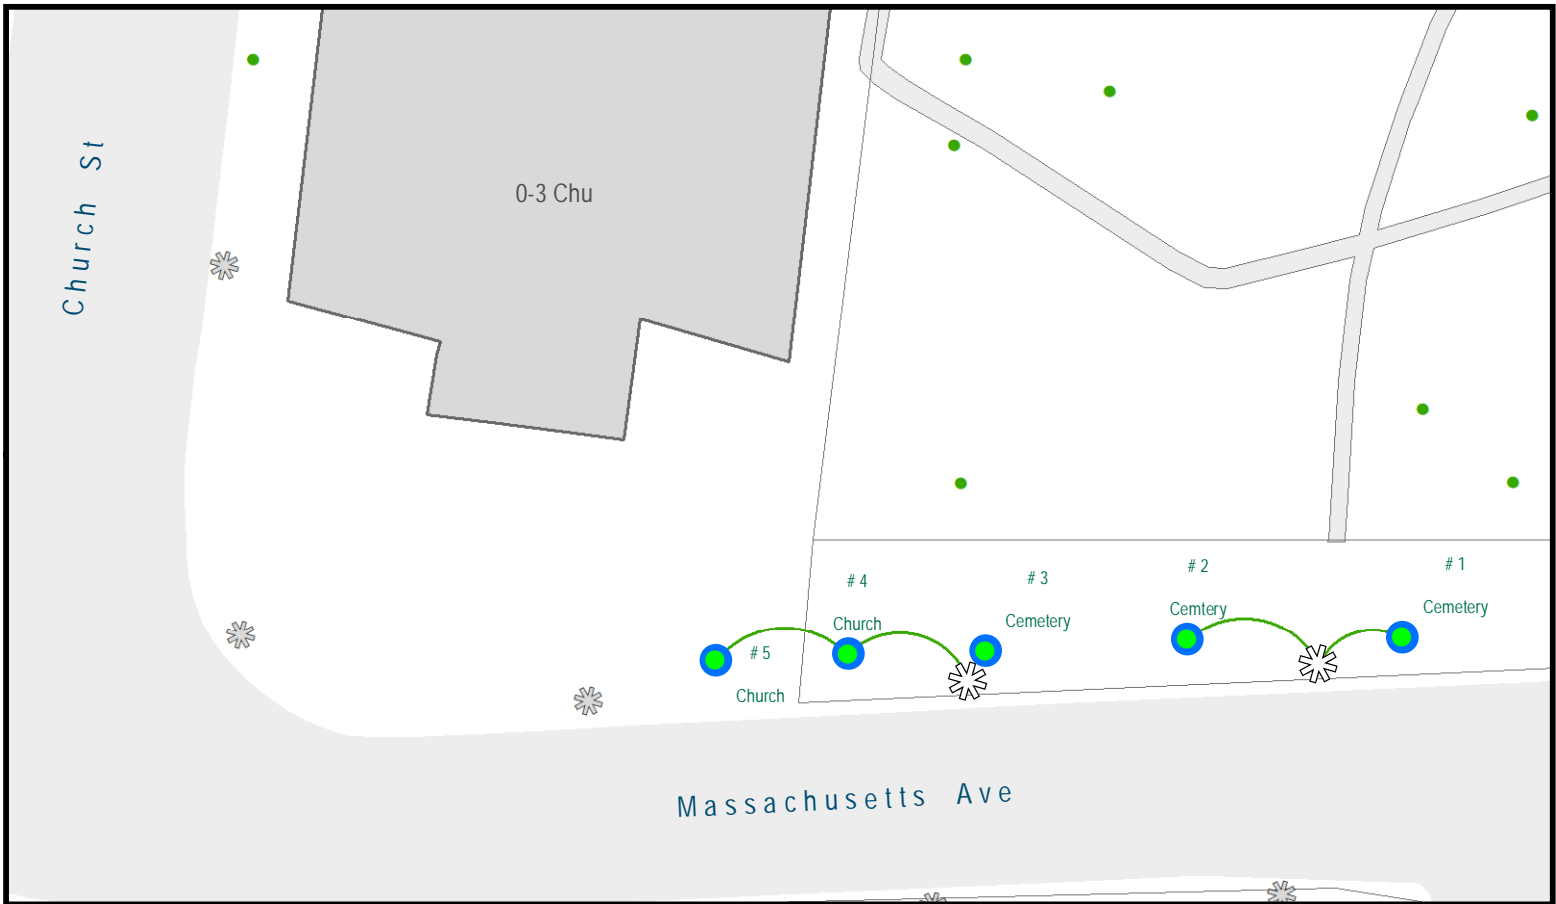

HARVARD SQUARE

STREETLIGHTS
WITH OUTLETS

CITY TREES

STRING LIGHTS - EXISTING