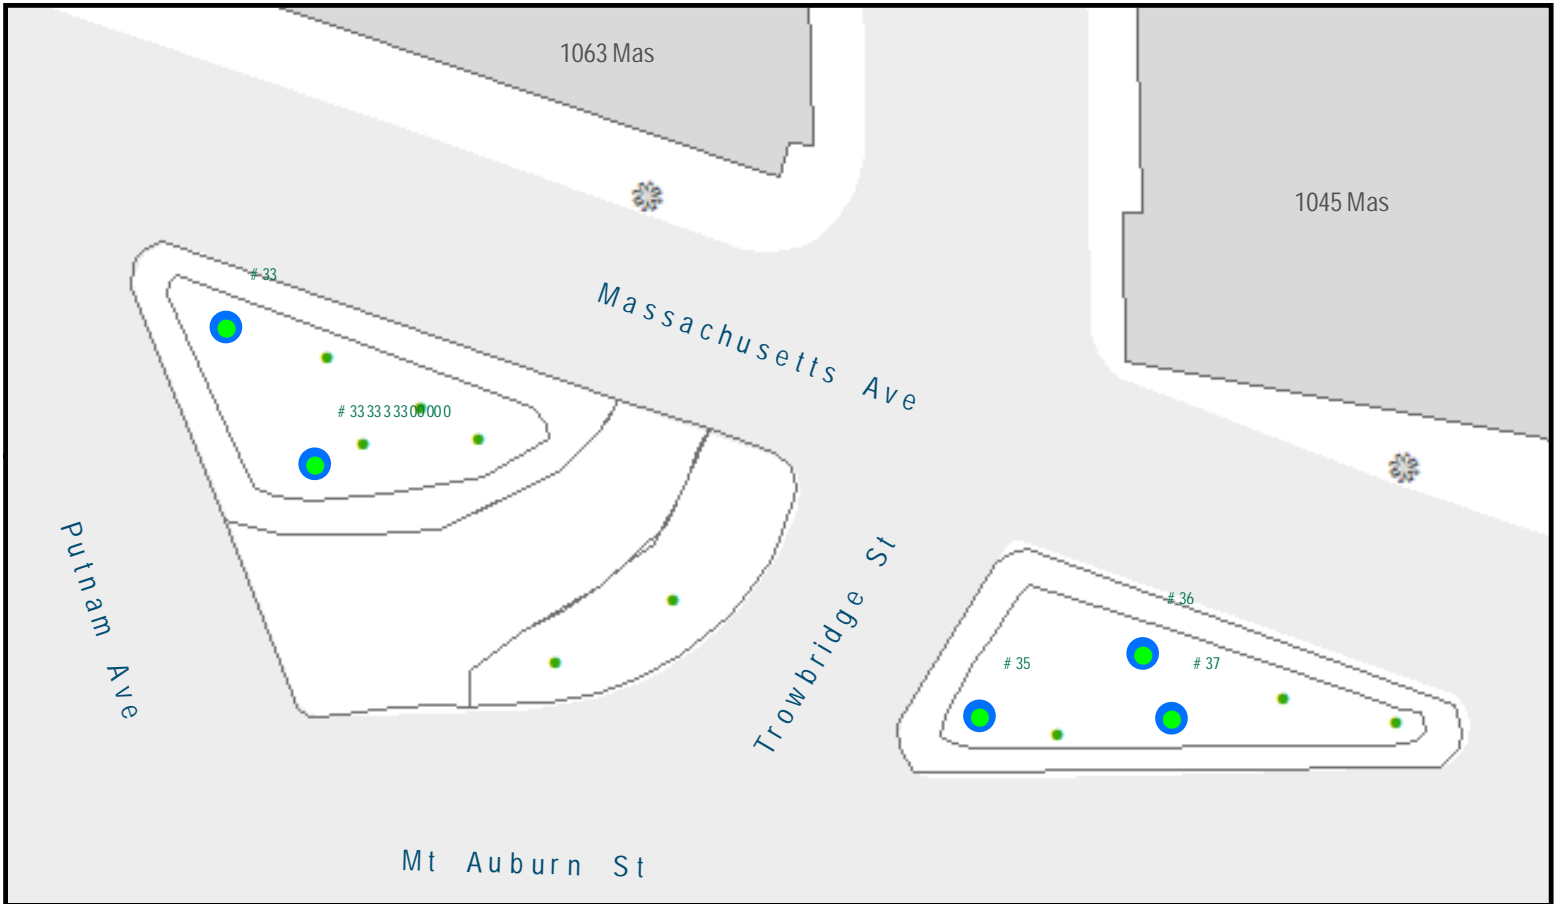

## HARVARD SQUARE

STREETLIGHTS  
WITH OUTLETS

CITY TREES

STRING LIGHTS - REMOVE / REPLACE

### HARVARD SQUARE

STREETLIGHTS  
WITH OUTLETS

CITY TREES

STRING LIGHTS - REMOVE / REPLACE

STRING LIGHTS - NEW INSTALL

**HARVARD SQUARE**

STREETLIGHTS  
WITH OUTLETS

CITY TREES