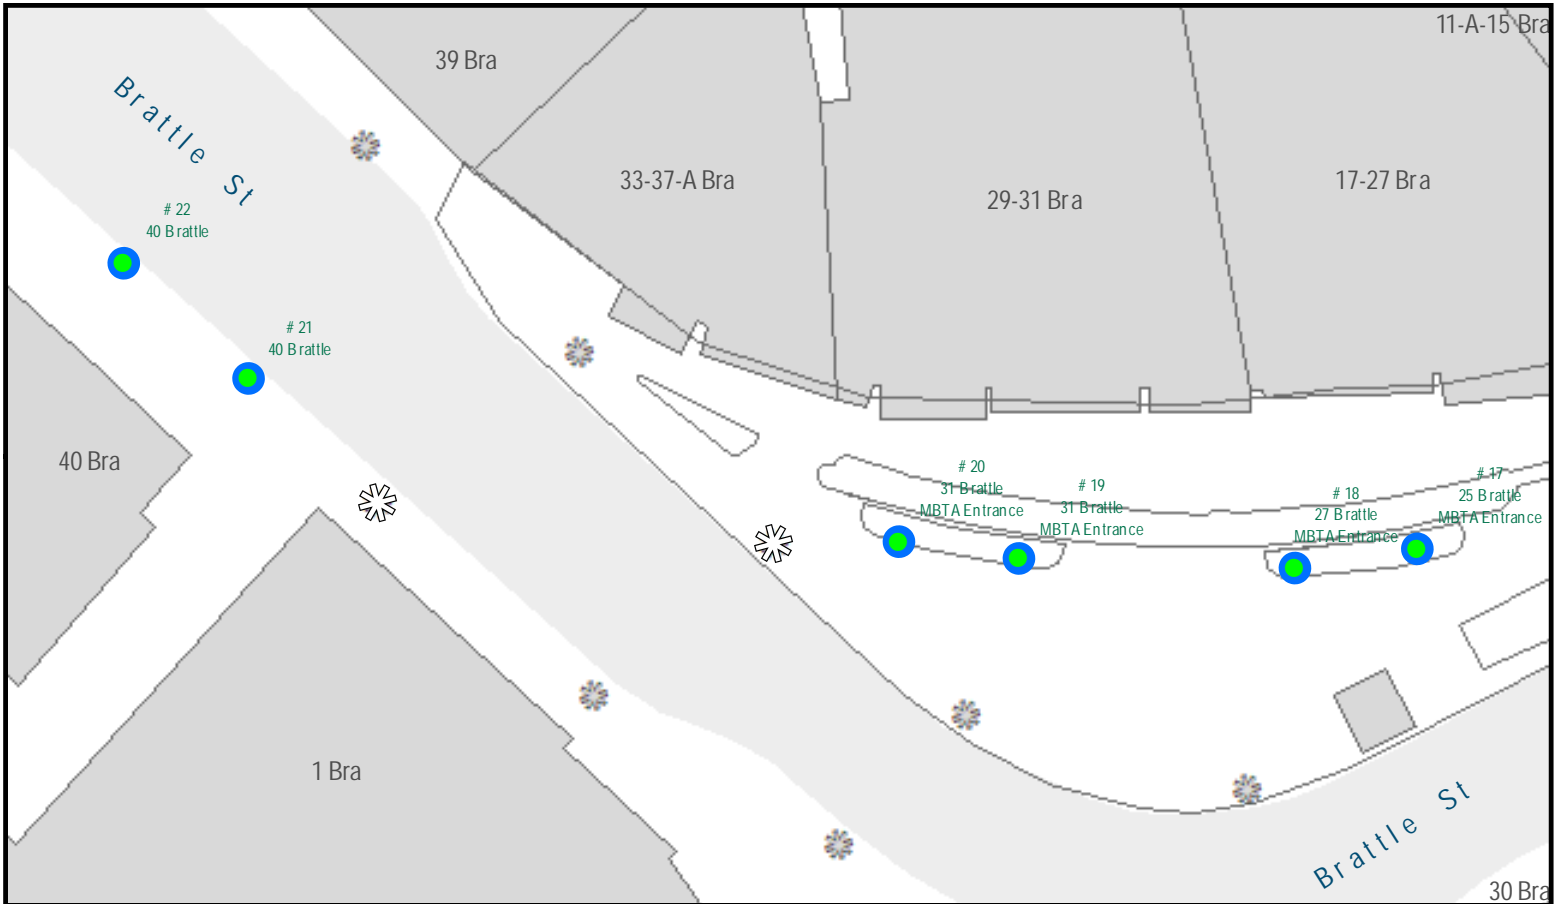

## HARVARD SQUARE

STREETLIGHTS  
WITH OUTLETS

CITY TREES

STRING LIGHTS - REMOVE / REPLACE