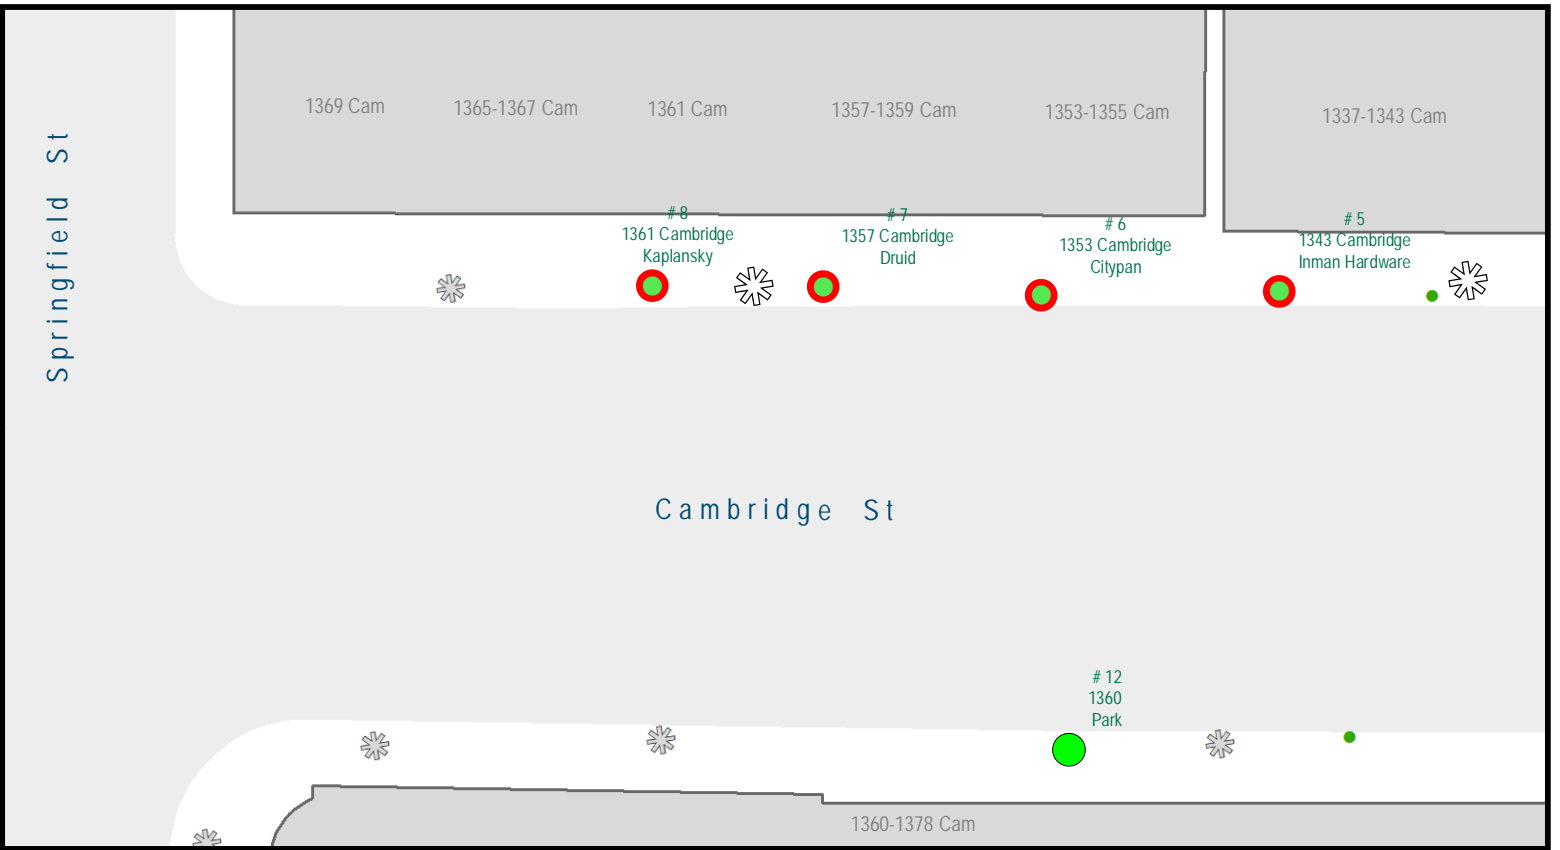

## HARVARD SQUARE

STREETLIGHTS  
WITH OUTLETS

CITY TREES  
STRING LIGHTS - EXISTING

STRING LIGHTS - NEW INSTALL

## HURON AVENUE

STREETLIGHTS  
WITH OUTLETS

CITY TREES

STRING LIGHTS - NEW INSTALL

## INMAN SQUARE

STREETLIGHTS  
WITH OUTLETS

CITY TREES

STRING LIGHTS - NEW INSTALL

STRING LIGHTS - REMOVE / REPLACE