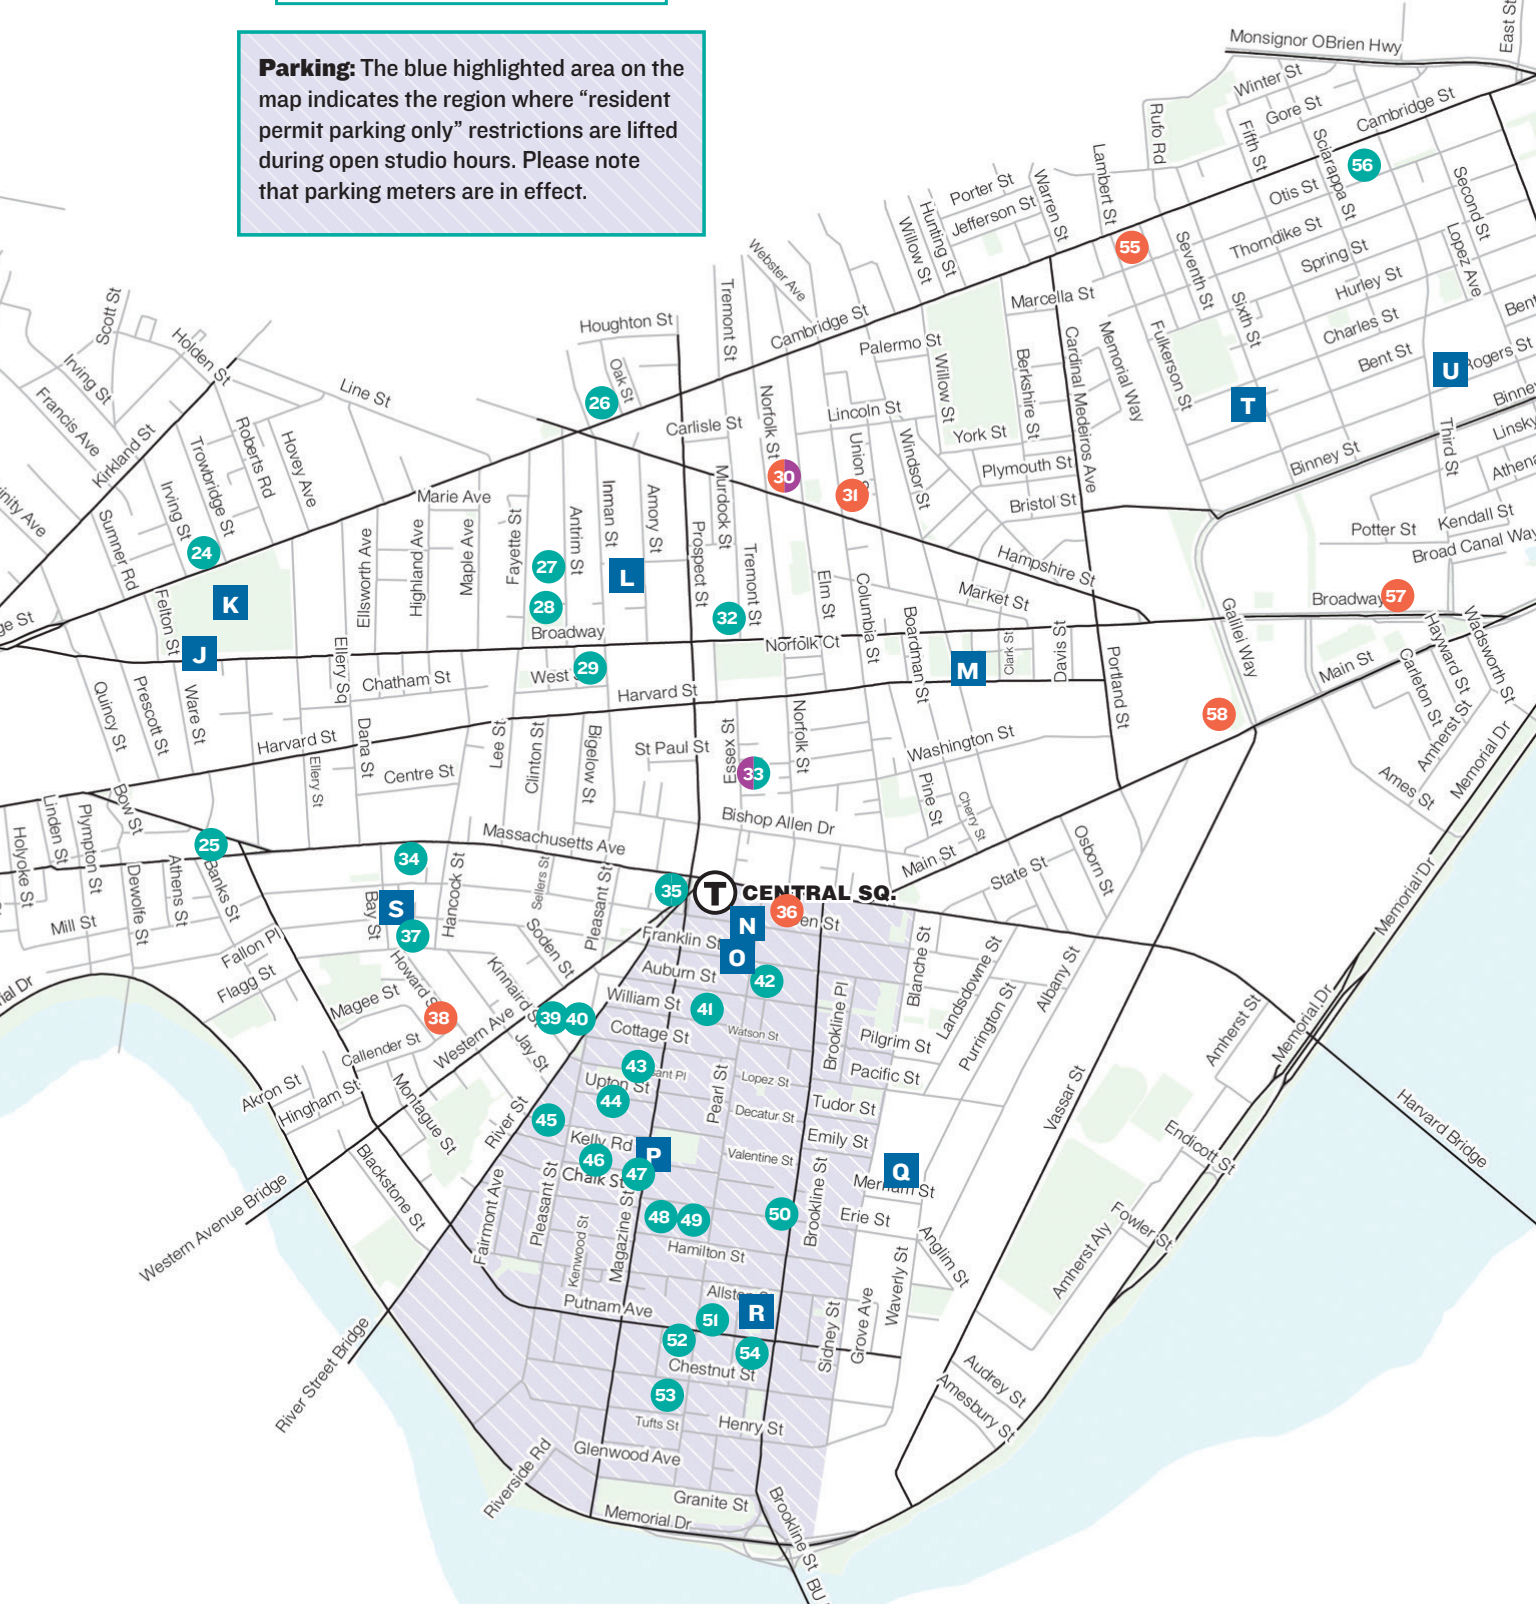

EAST/CENTRAL

- Open Studio
- Common Venue / Info Center
- Performance
- Public Art Space
- T Subway Station
(visit mbta.com for local bus info)

Parking: The blue highlighted area on the map indicates the region where “resident permit parking only” restrictions are lifted during open studio hours. Please note that parking meters are in effect.