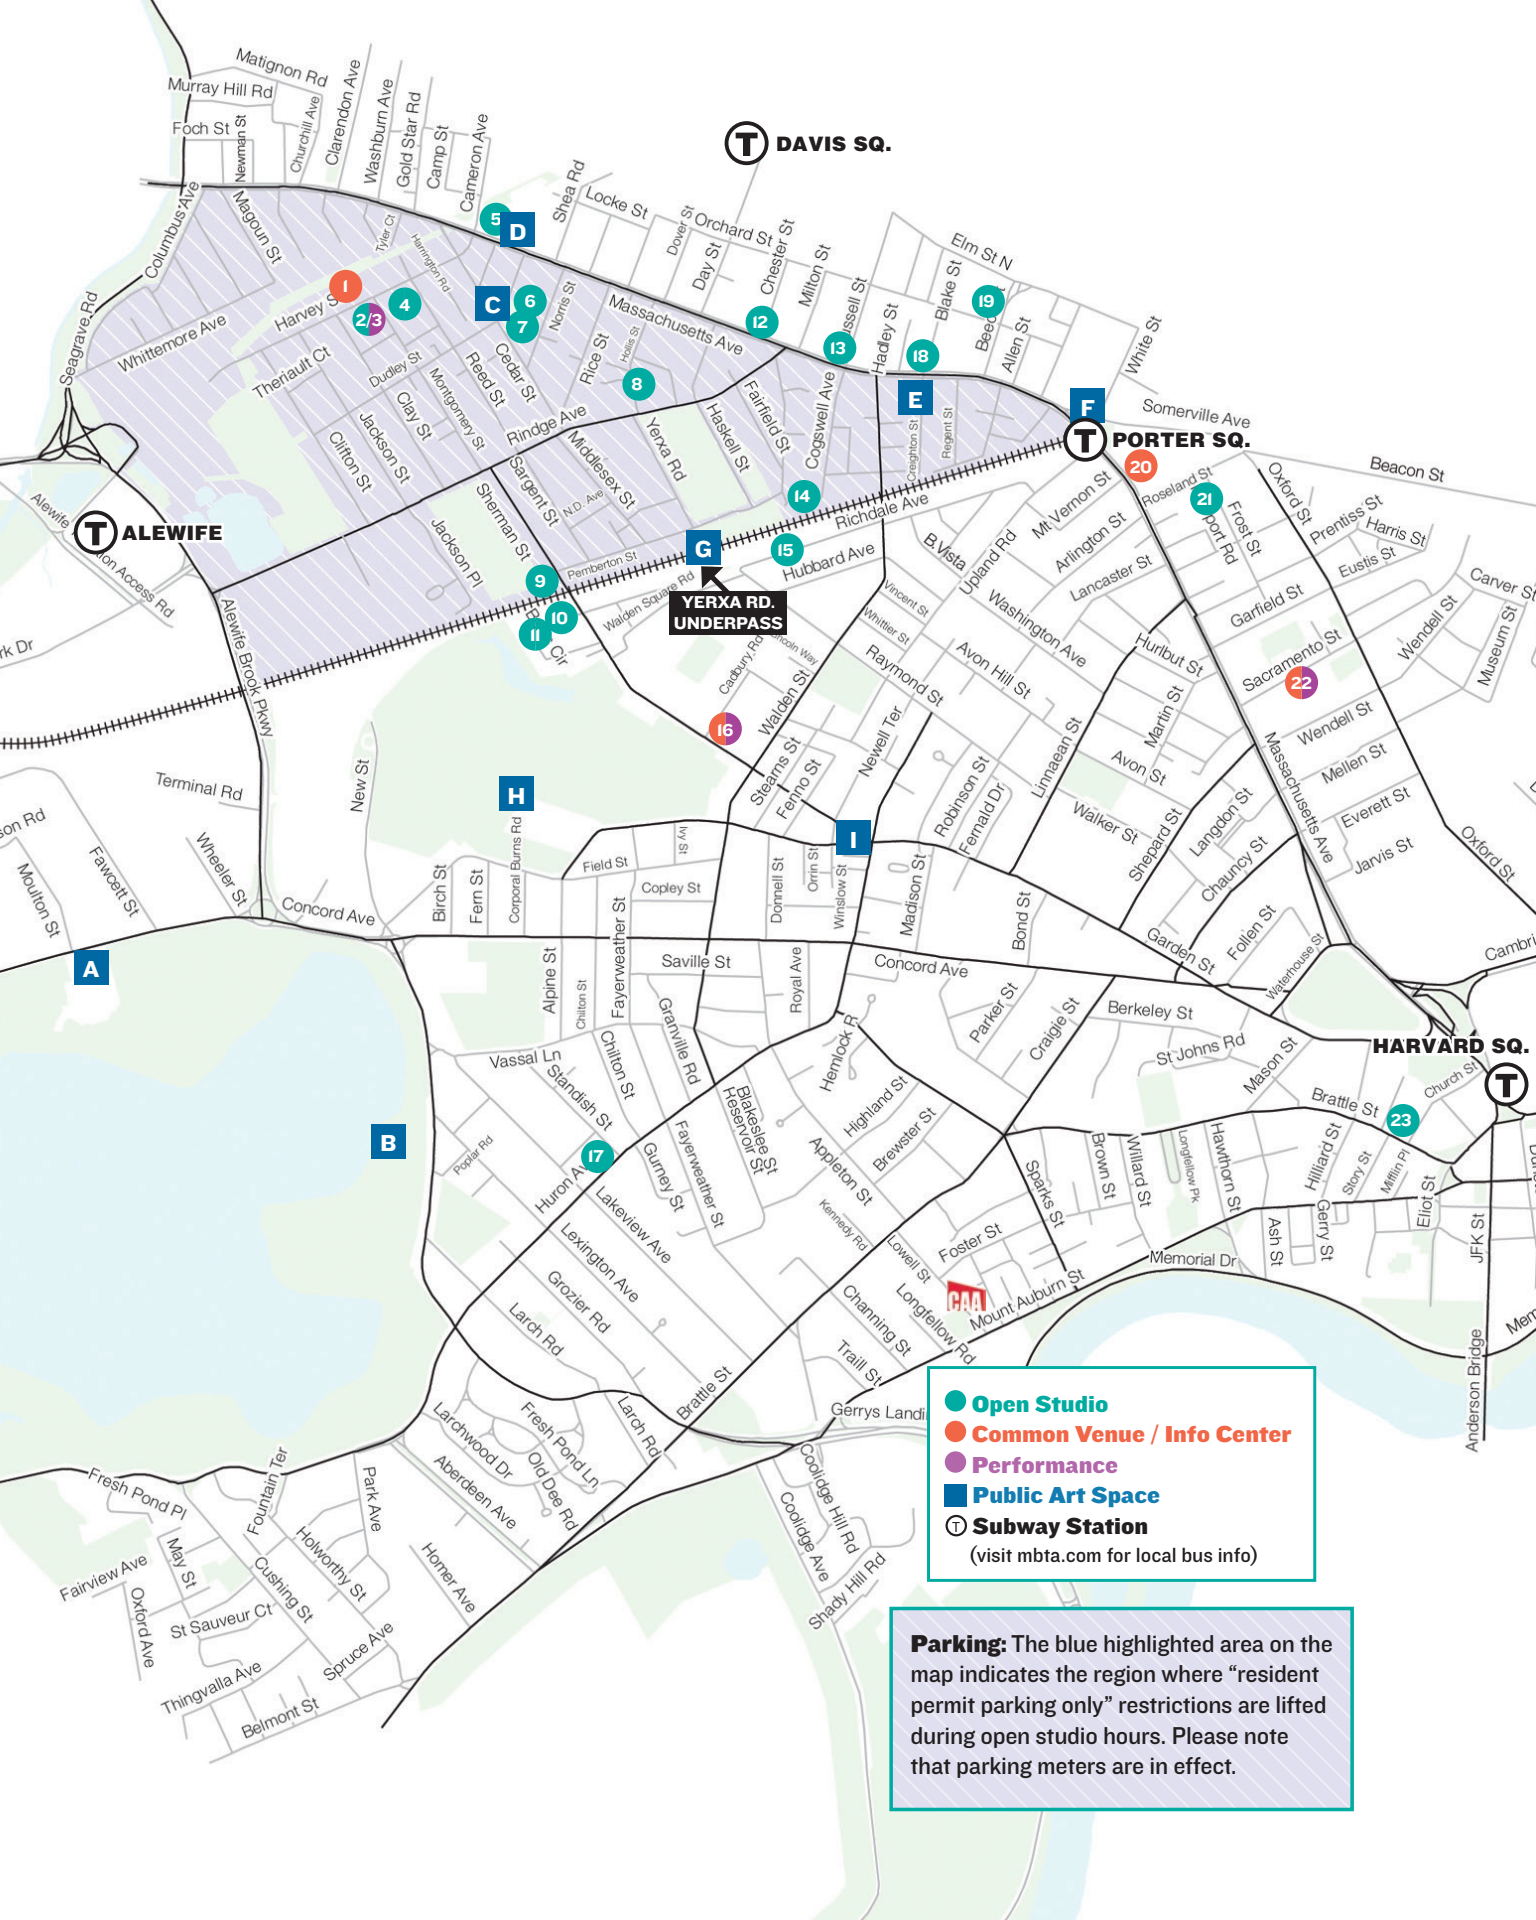

U **Roberley Bell**
Here and There, 2008
Costa Lopez Taylor Park (Charles Street, East Cambridge)

T DAVIS SQ.

T ALEWIFE

T PORTER SQ.

YERXA RD UNDERPASS

T HARVARD SQ.

- **Open Studio**
- **Common Venue / Info Center**
- **Performance**
- **Public Art Space**
- T** **Subway Station**
(visit mbta.com for local bus info)