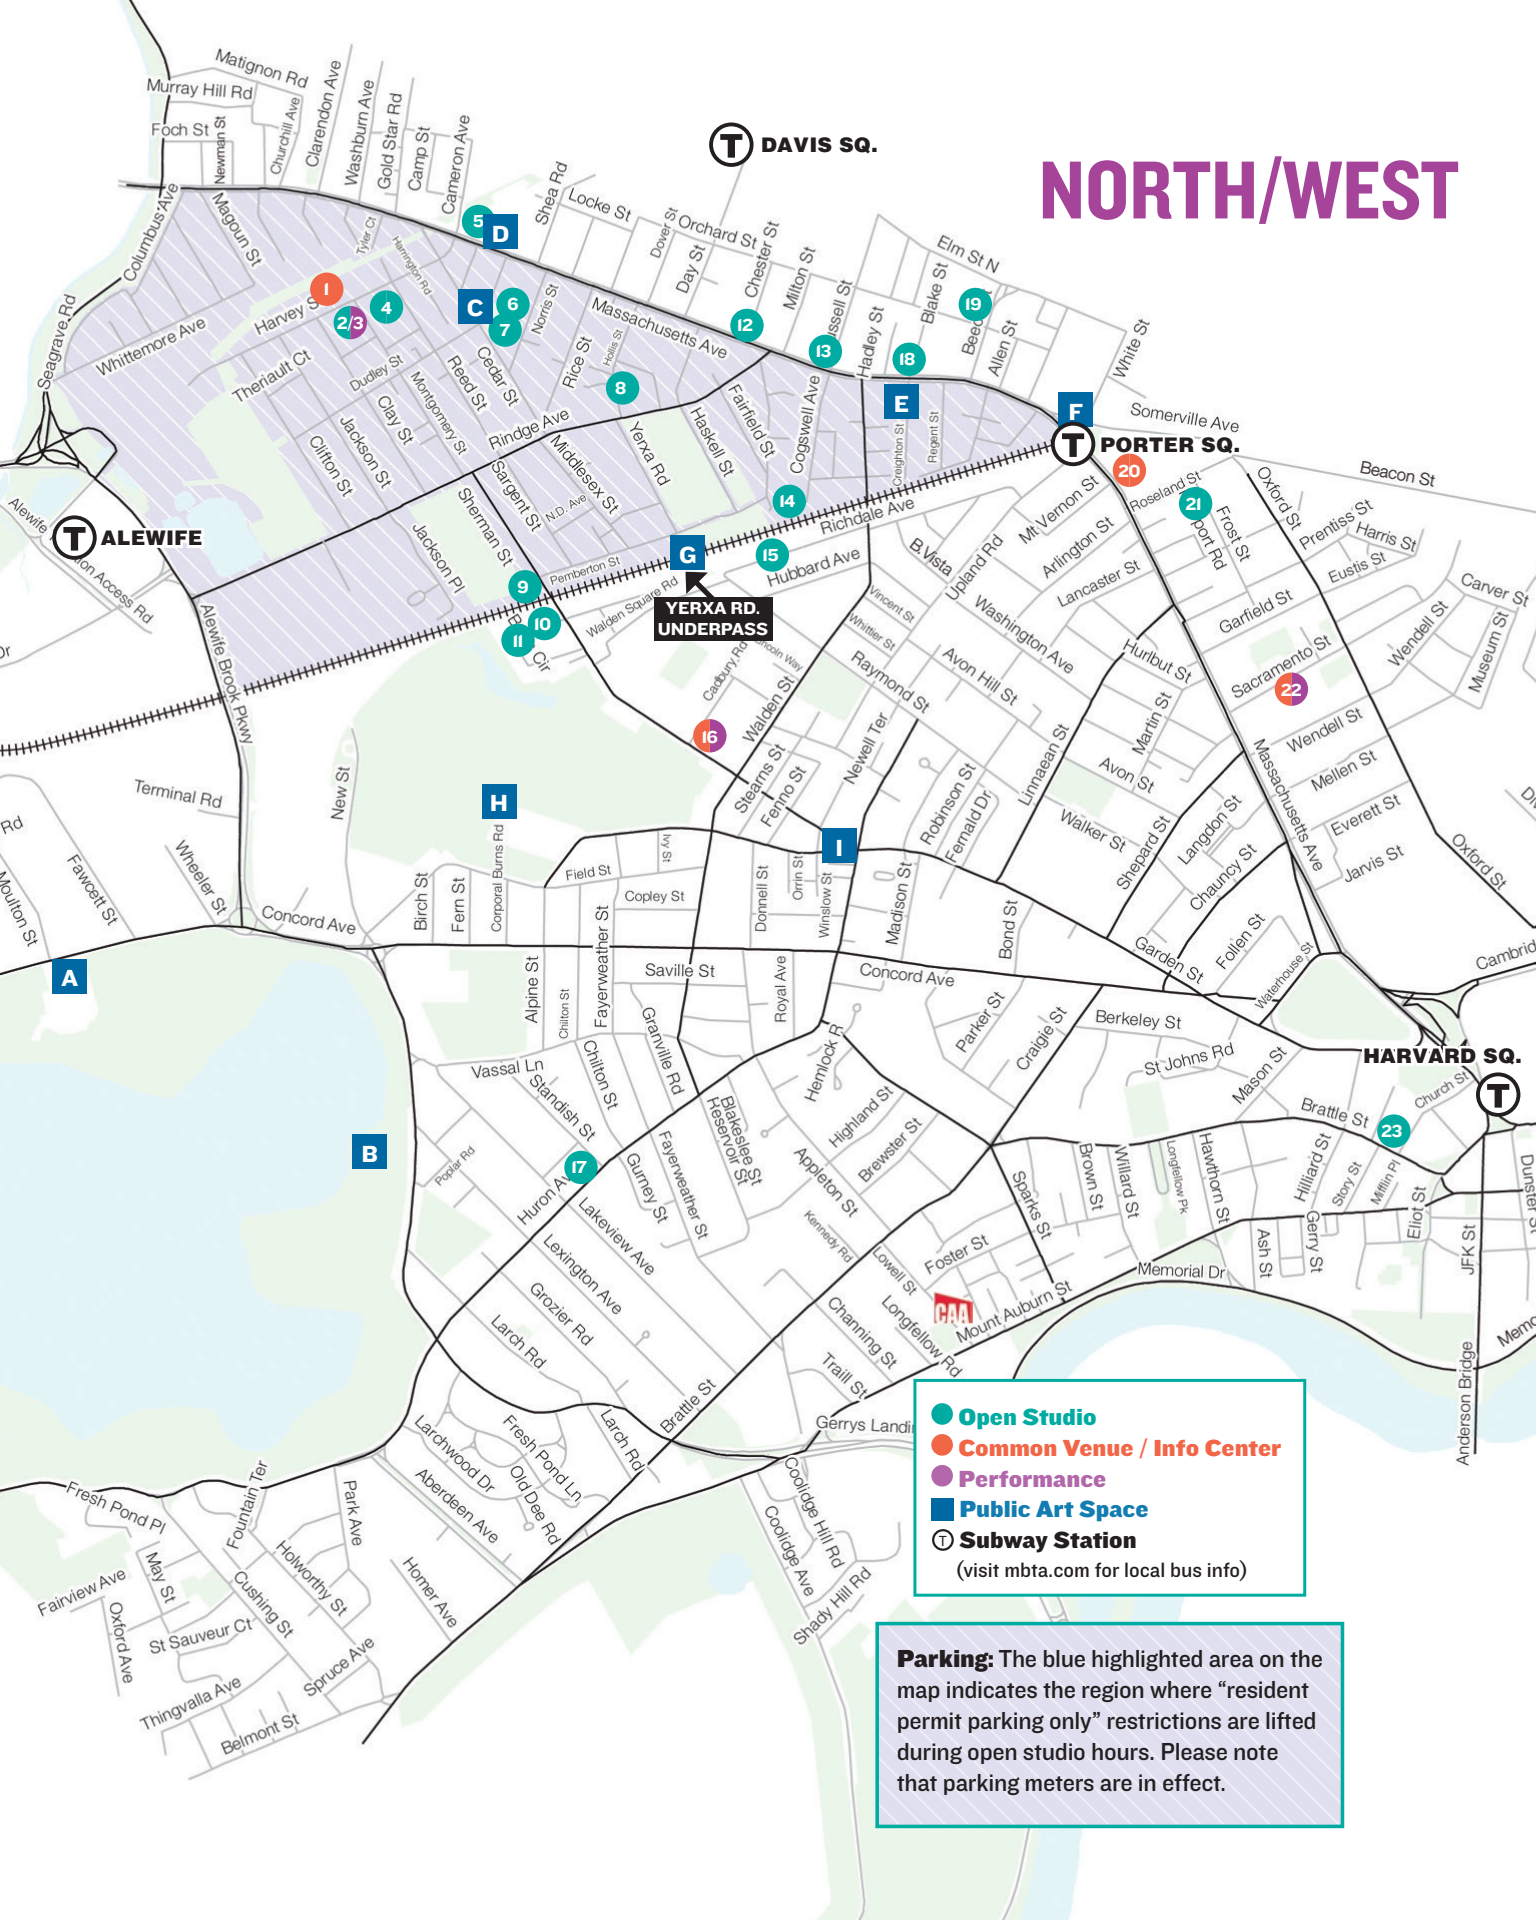

NORTH/WEST

T DAVIS SQ.

T ALEWIFE

T PORTER SQ.

YERXA RD. UNDERPASS

T HARVARD SQ.

- **Open Studio**
- **Common Venue / Info Center**
- **Performance**
- **Public Art Space**
- **T** **Subway Station**
  (visit mbta.com for local bus info)

Parking: The blue highlighted area on the map indicates the region where “resident permit parking only” restrictions are lifted during open studio hours. Please note that parking meters are in effect.